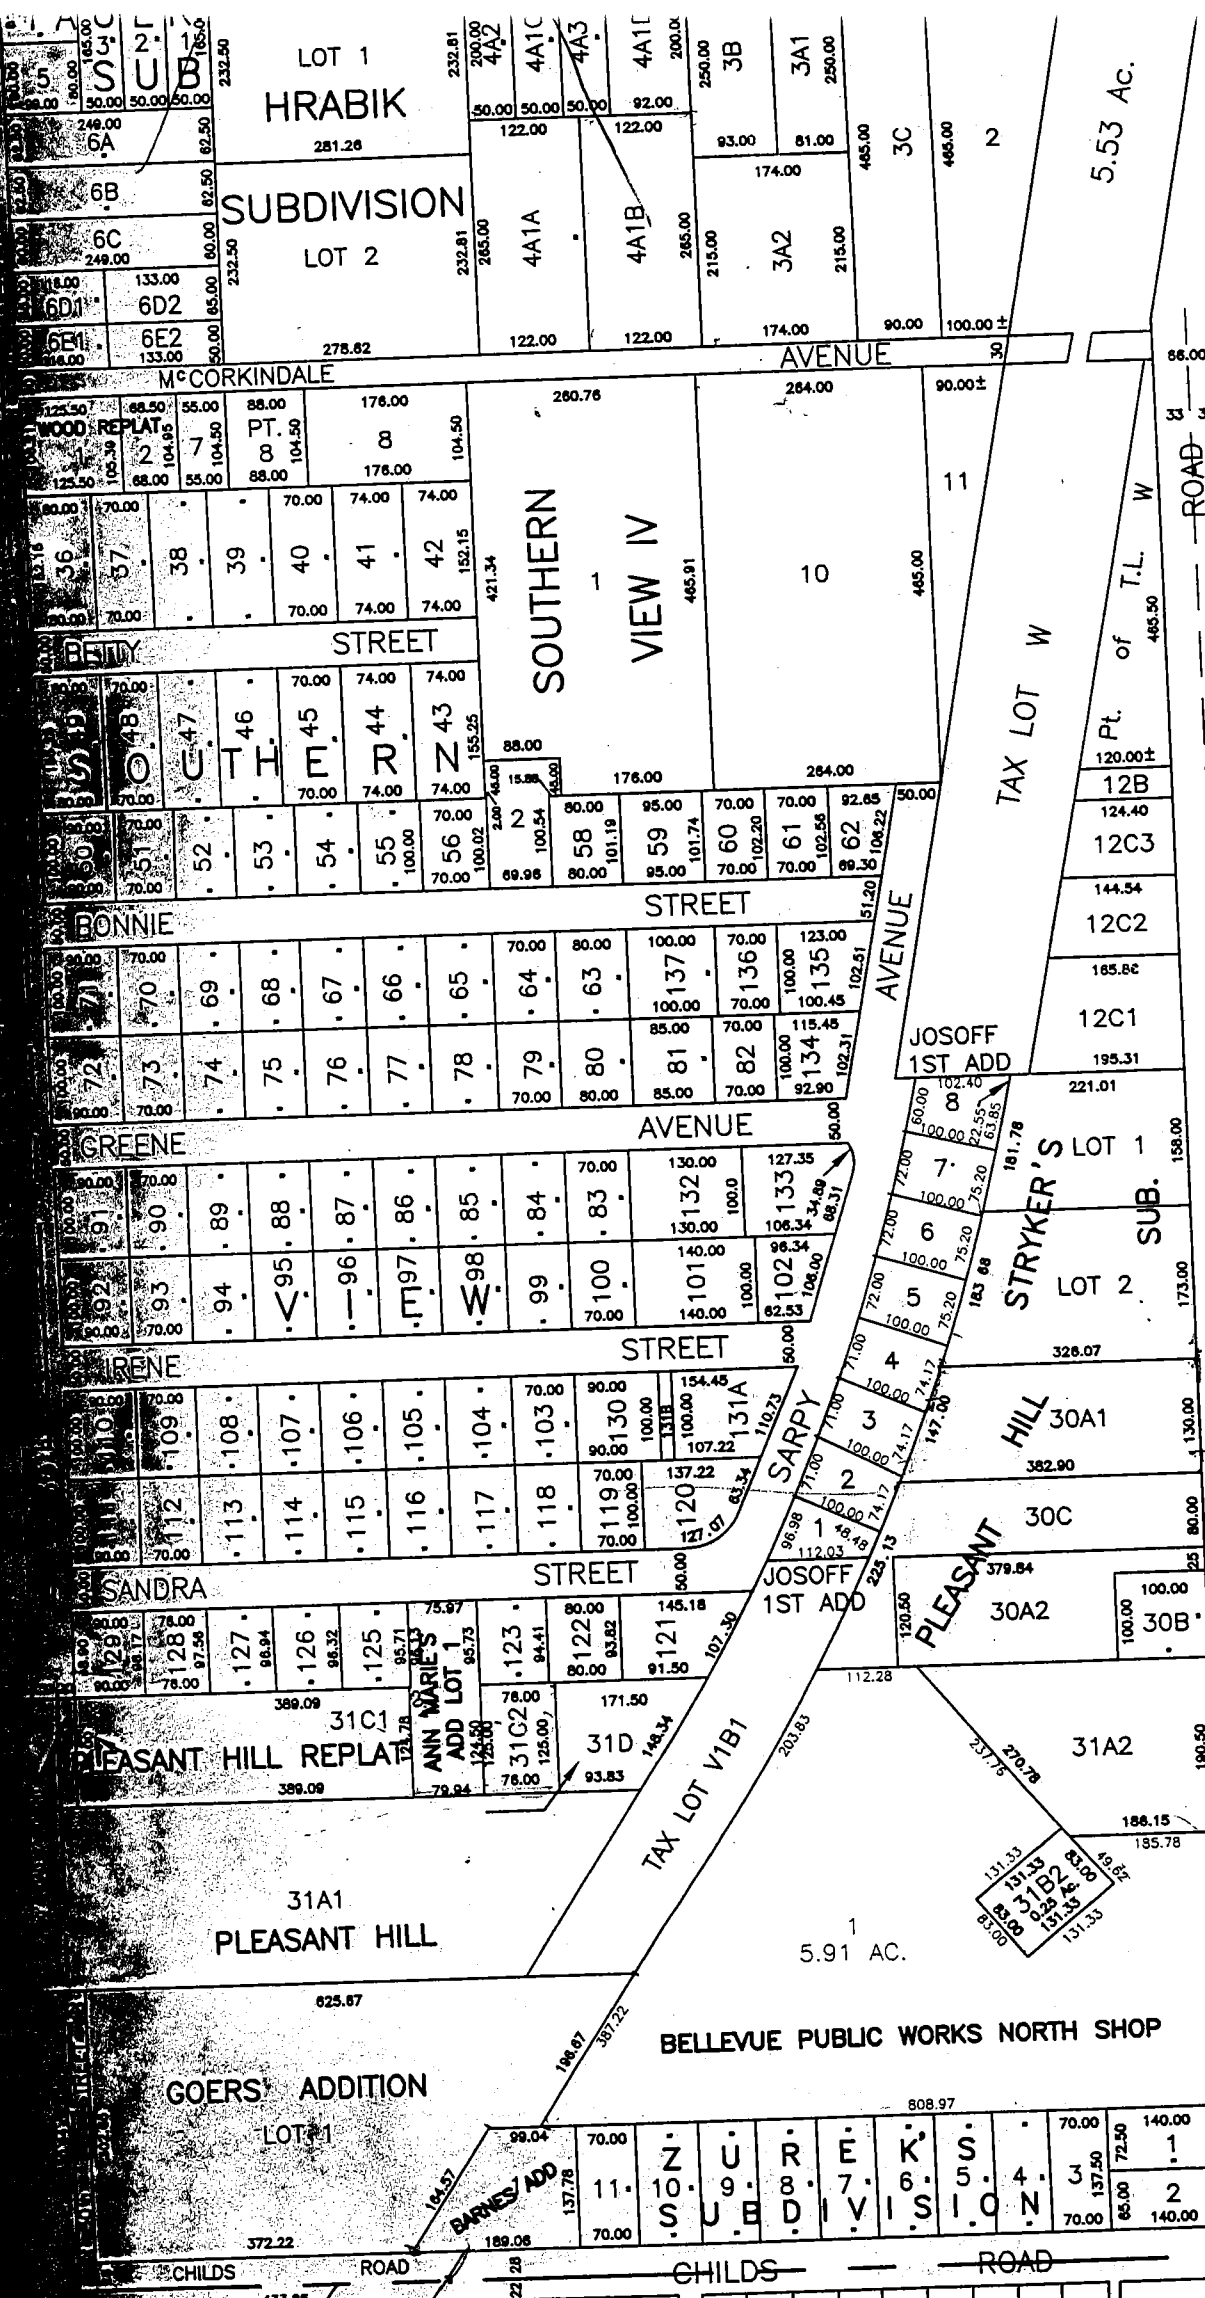

SOUTHERN VIEW SKI TRAIL
3RP

TA-16685 Lot 60

TA 37397 L113

TA 46691 L114

TA 53423 L134 ex 200'

12287 Pt. 15 L111

STARTED

SARPY COUNTY