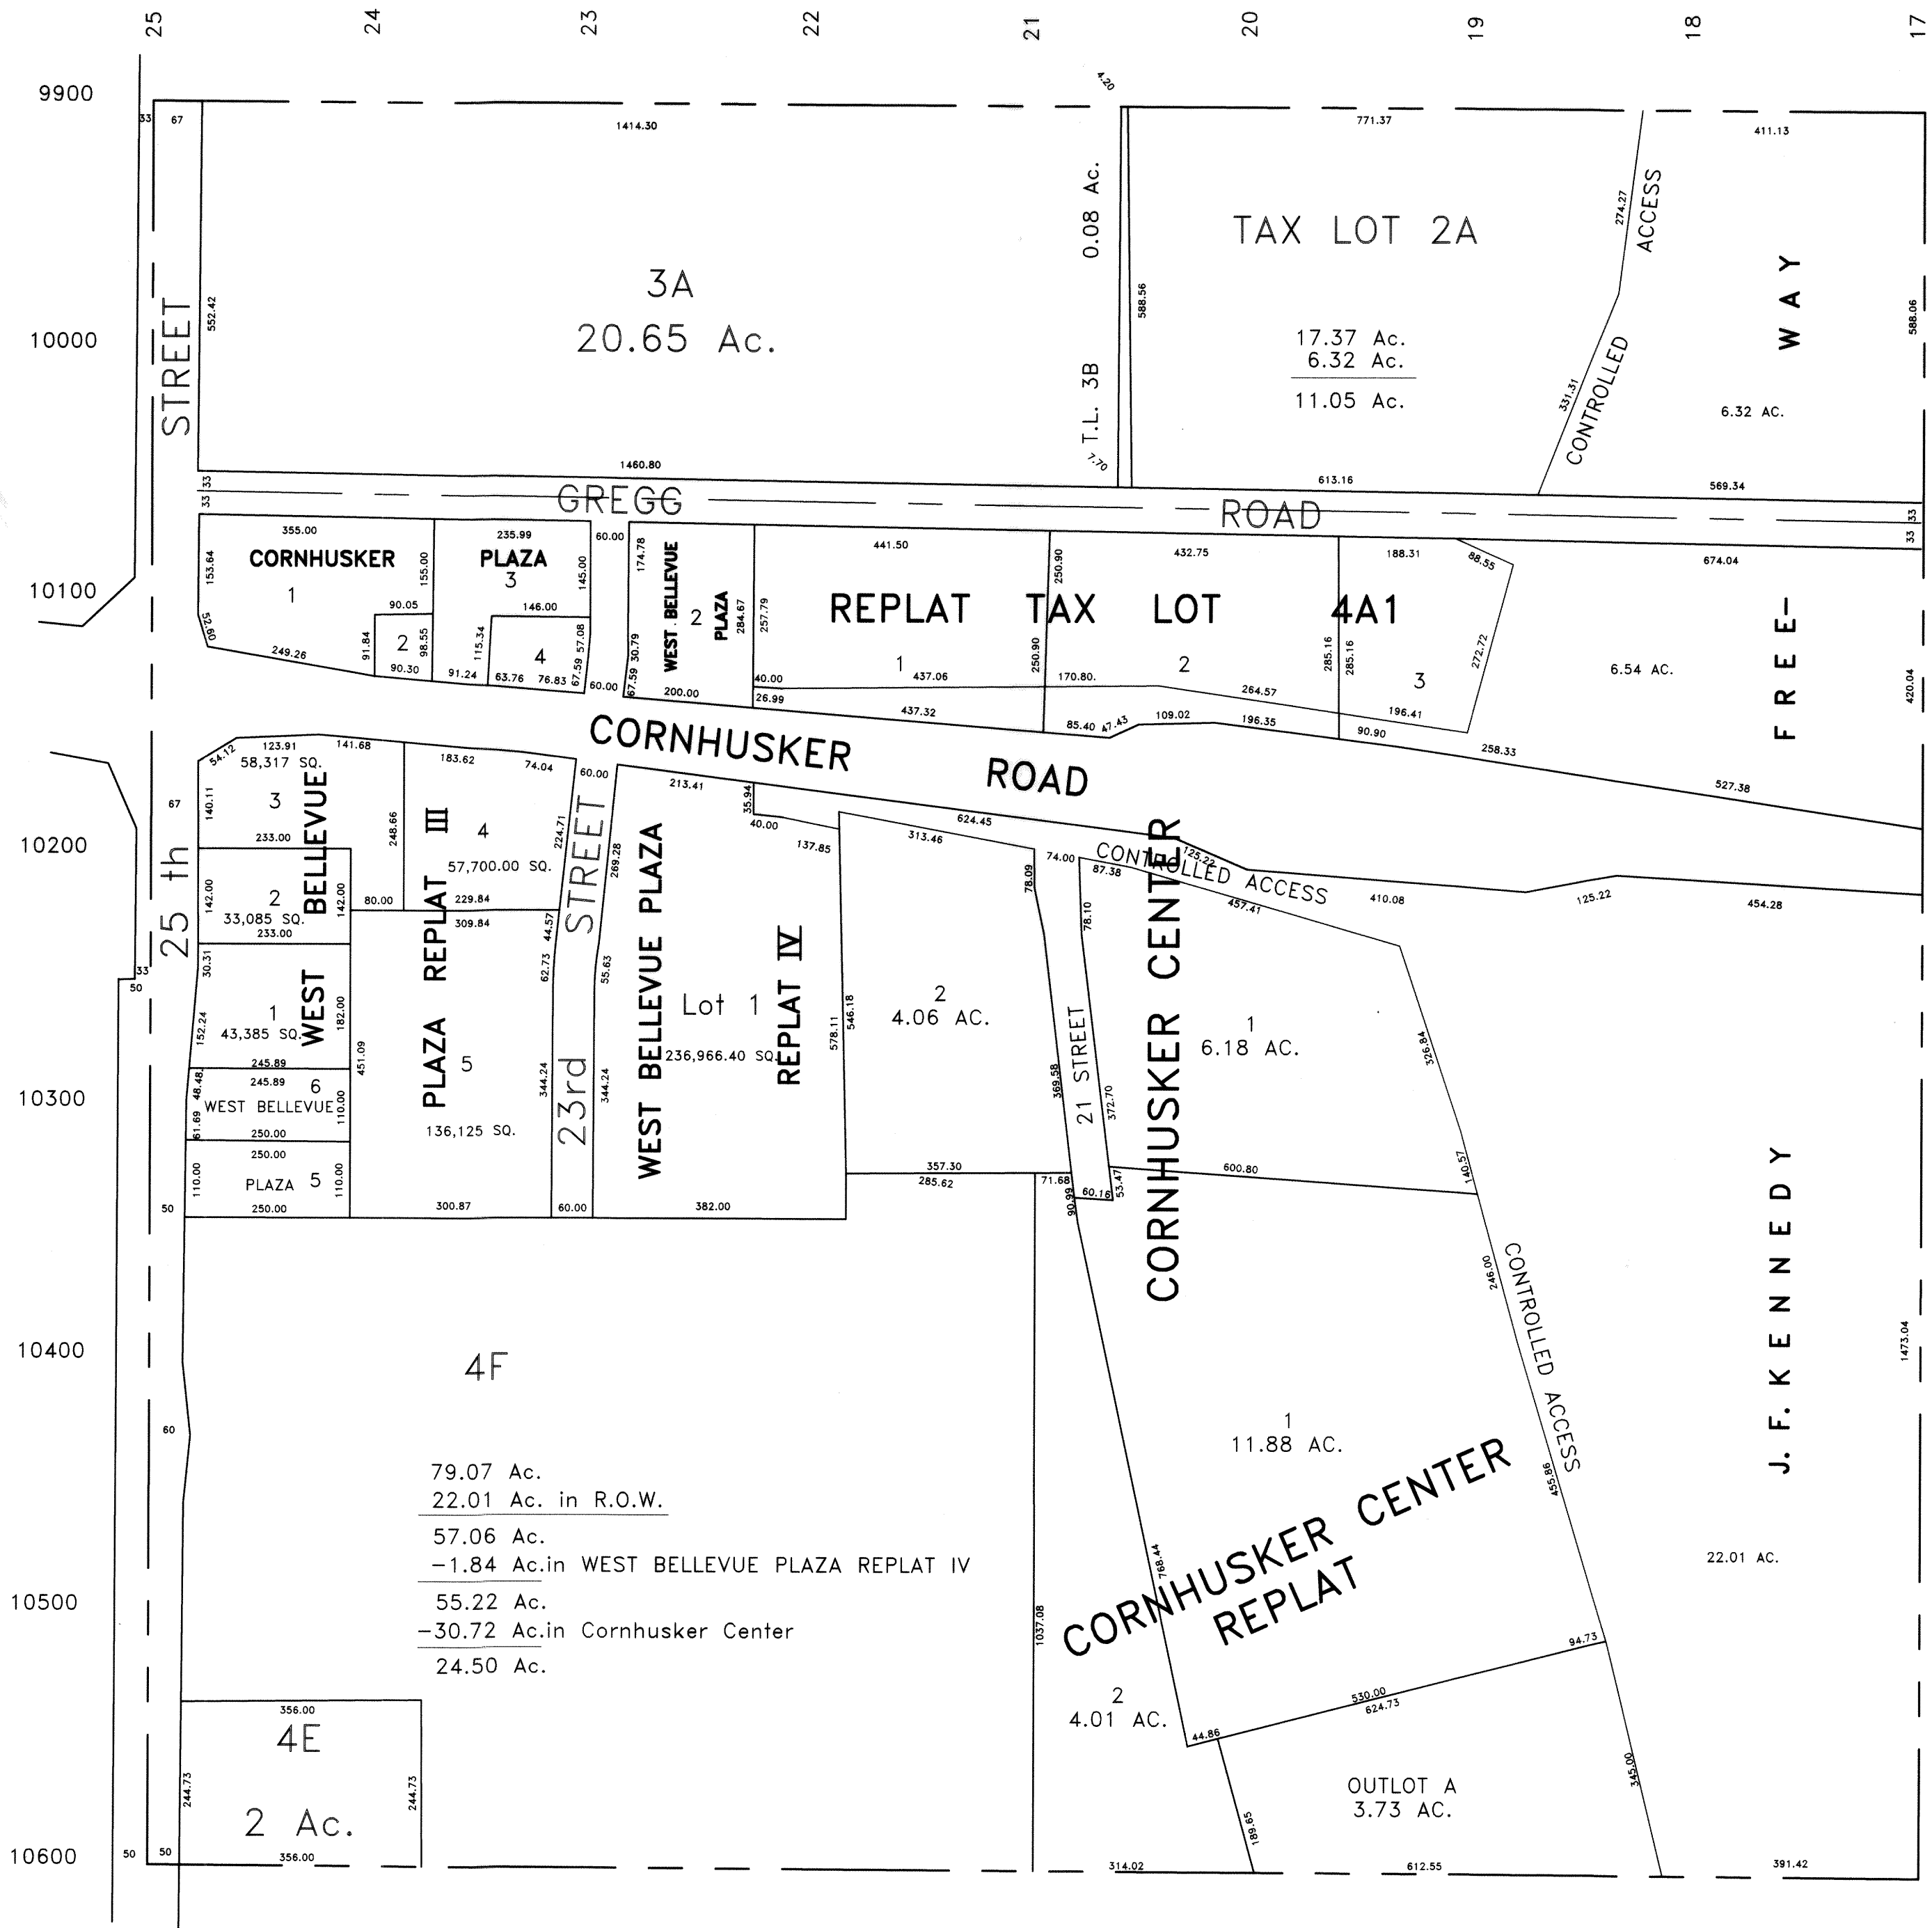

NW1/4 SEC. 27-T14N-R13E.

SCALE-1"=200'

1060

NOTE: ALL THAT REMAINS OF WEST BELLEVUE PLAZA IS LOTS 2,5 AND 6

REVISIONS

06-05-74	07-15-87
01-25-78	12-20-87
06-12-78	07-09-88
10-29-85	02-20-89
08-15-86	05-29-89
09-07-86	09-22-94
	01-19-95