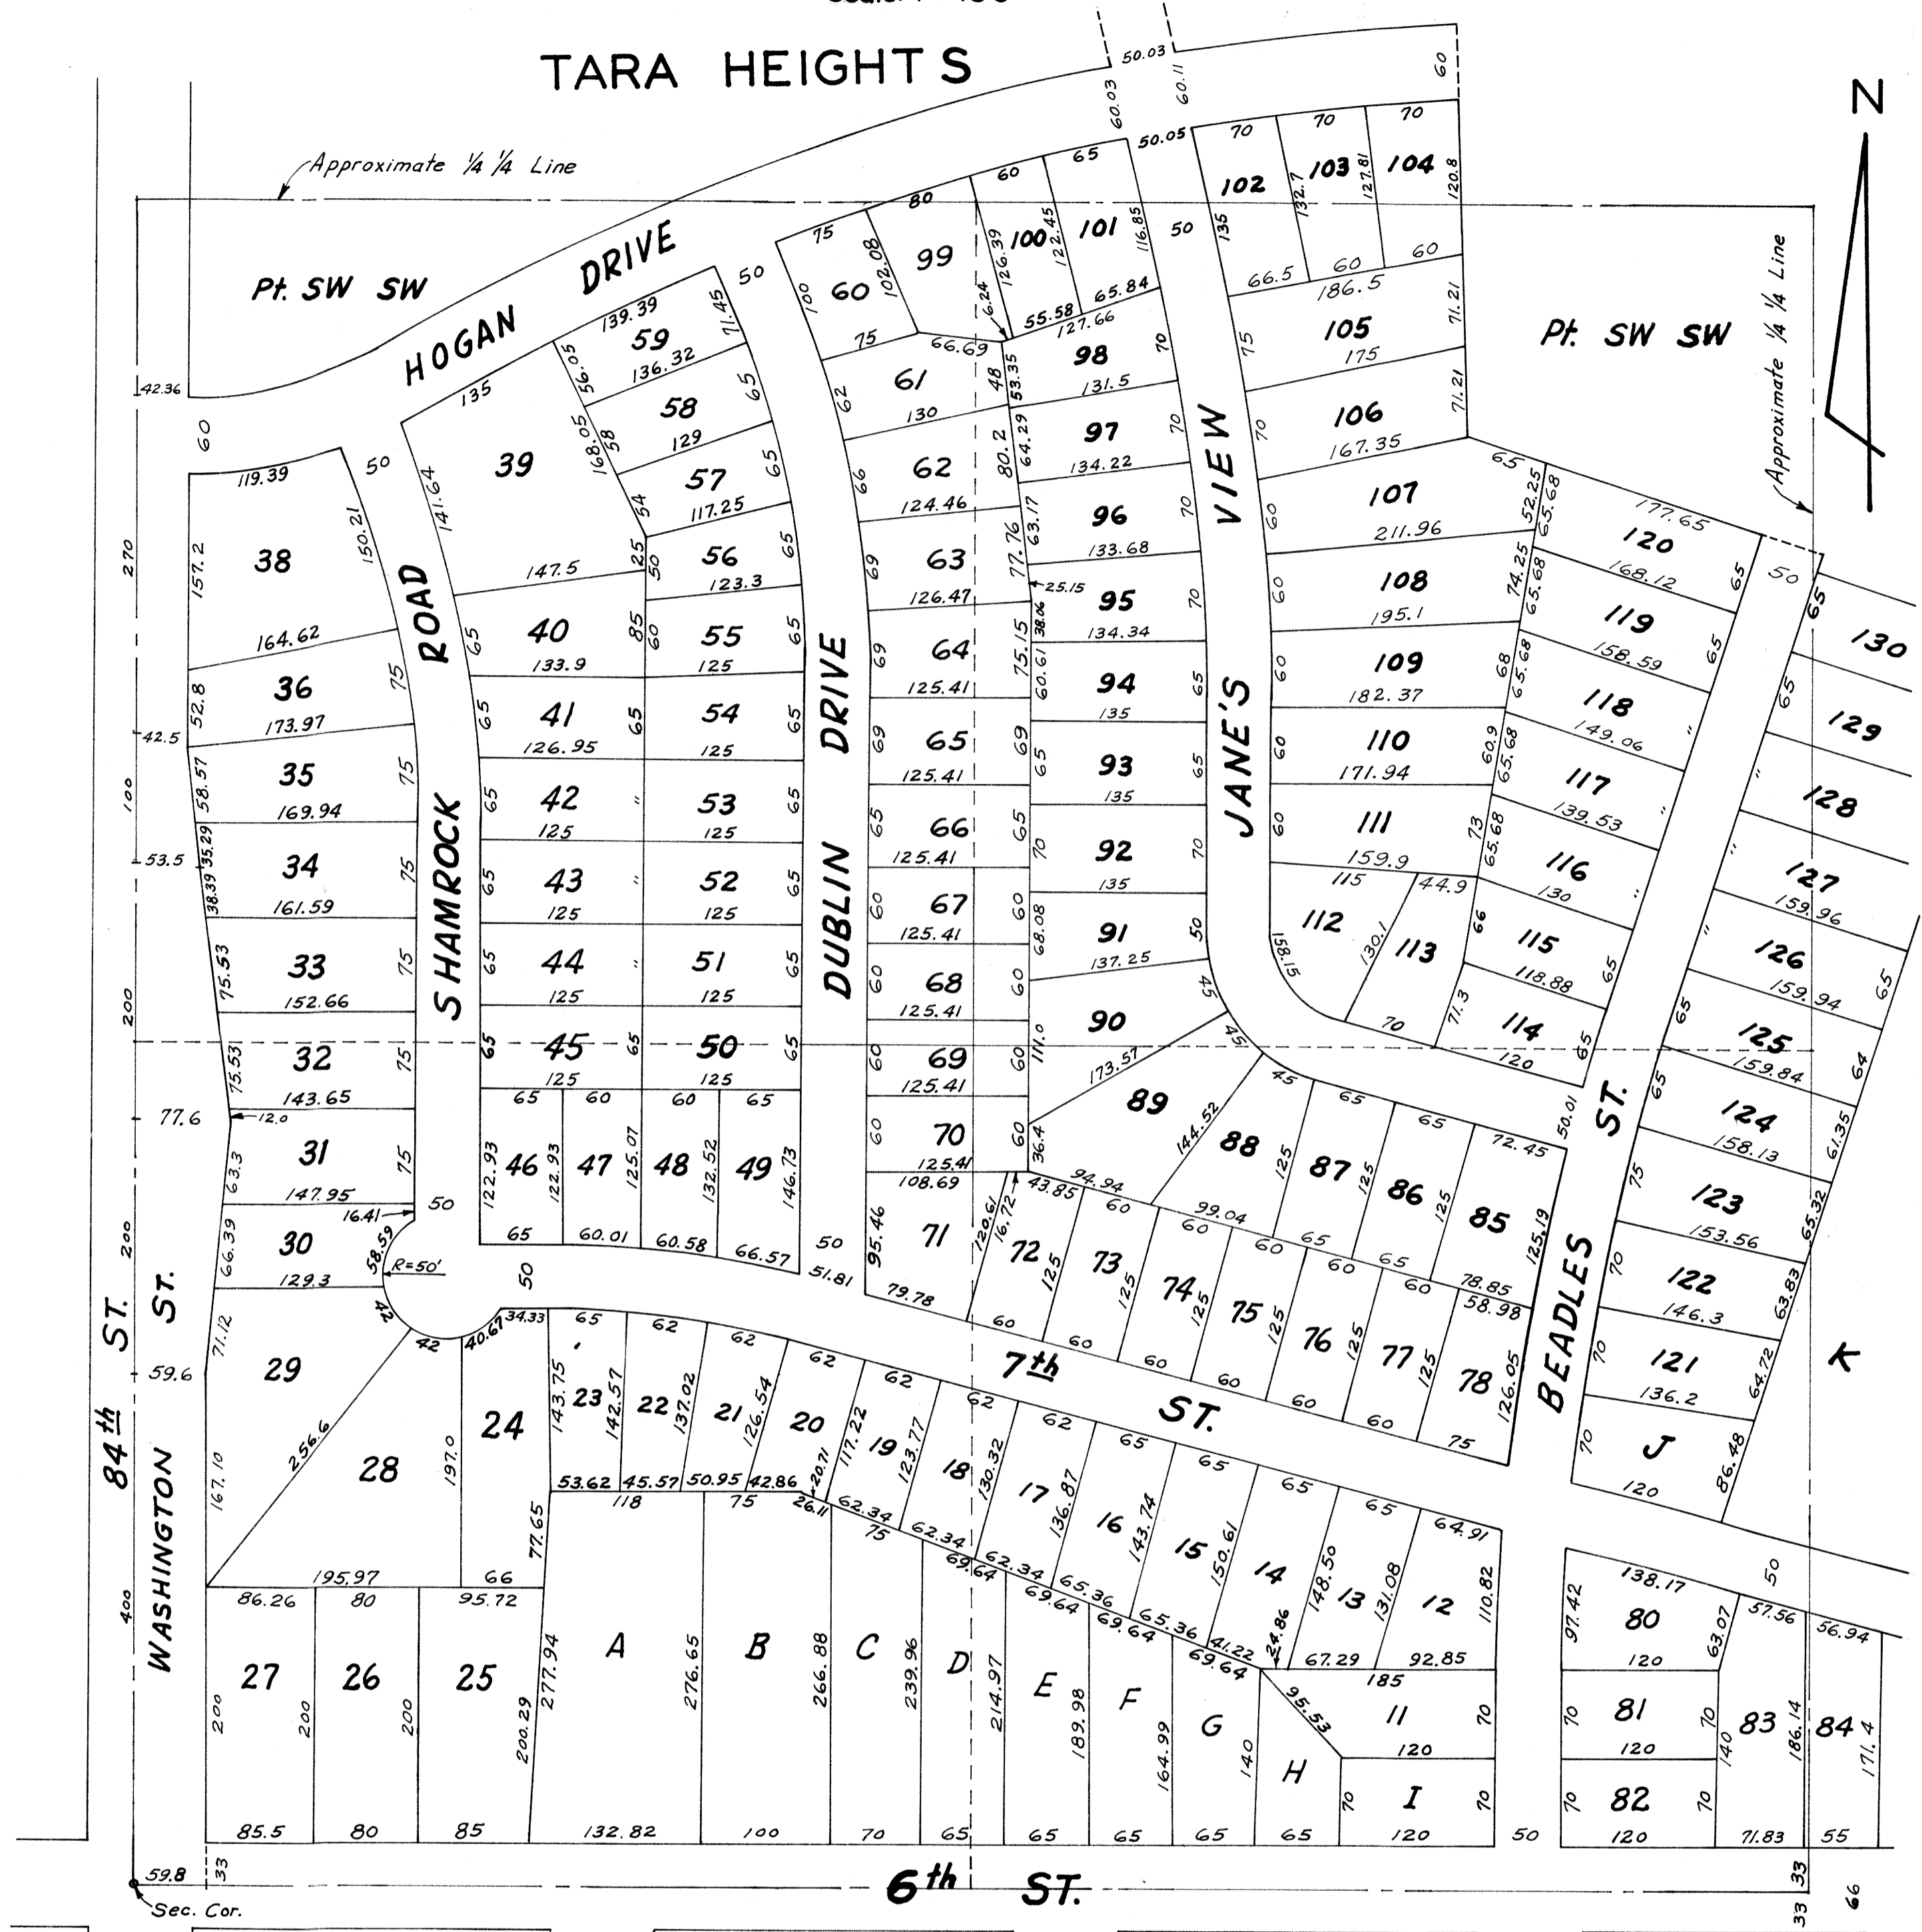

TARA HEIGHTS

OFFICIAL PLAT
SARPY COUNTY SURVEYOR'S OFFICE
MARCH, 1960
F. I. W. - N. P. W.