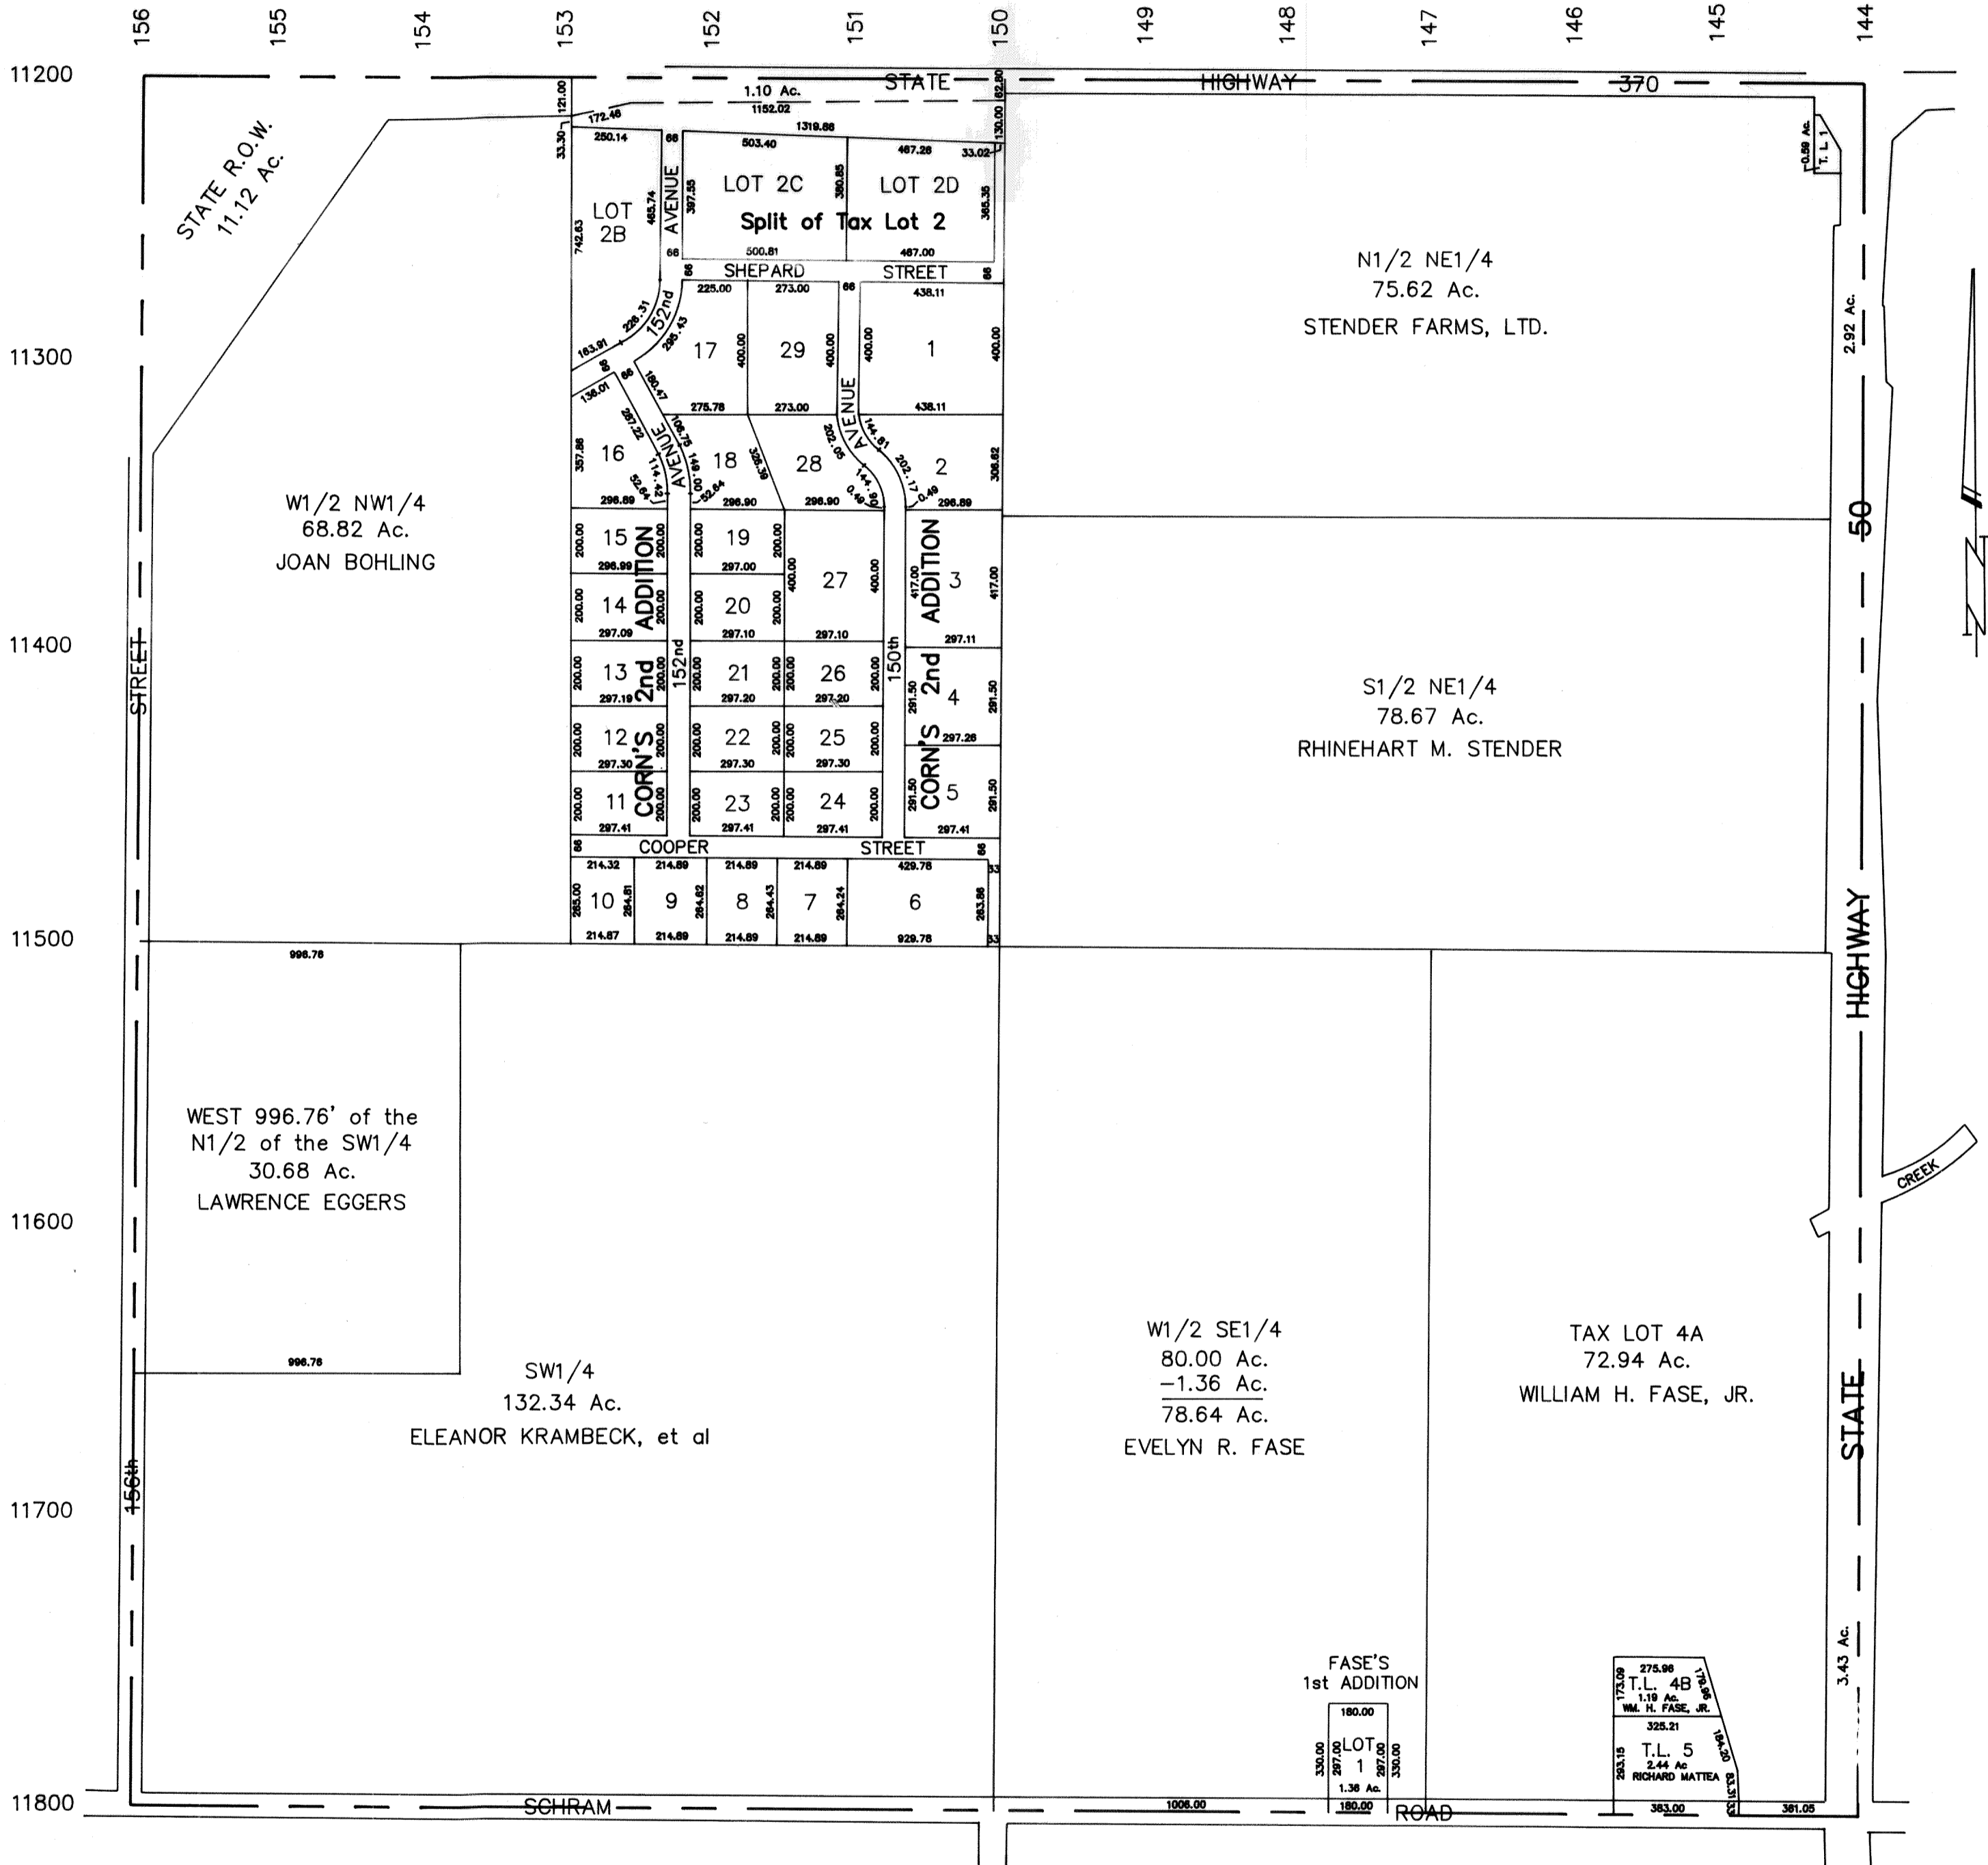

SEC. 35-T14N-R11E  
SCALE 1" = 400'

2107-10

SARPY COUNTY SYRVEYOR  
JANUARY 1959

REVISED

JANUARY	1961
DECEMBER	1963
MARCH	1977
FEBRUARY	1983
SEPTEMBER	1983
MAY	1984
DECEMBER	1990
JANUARY	1991
FEBRUARY	1991