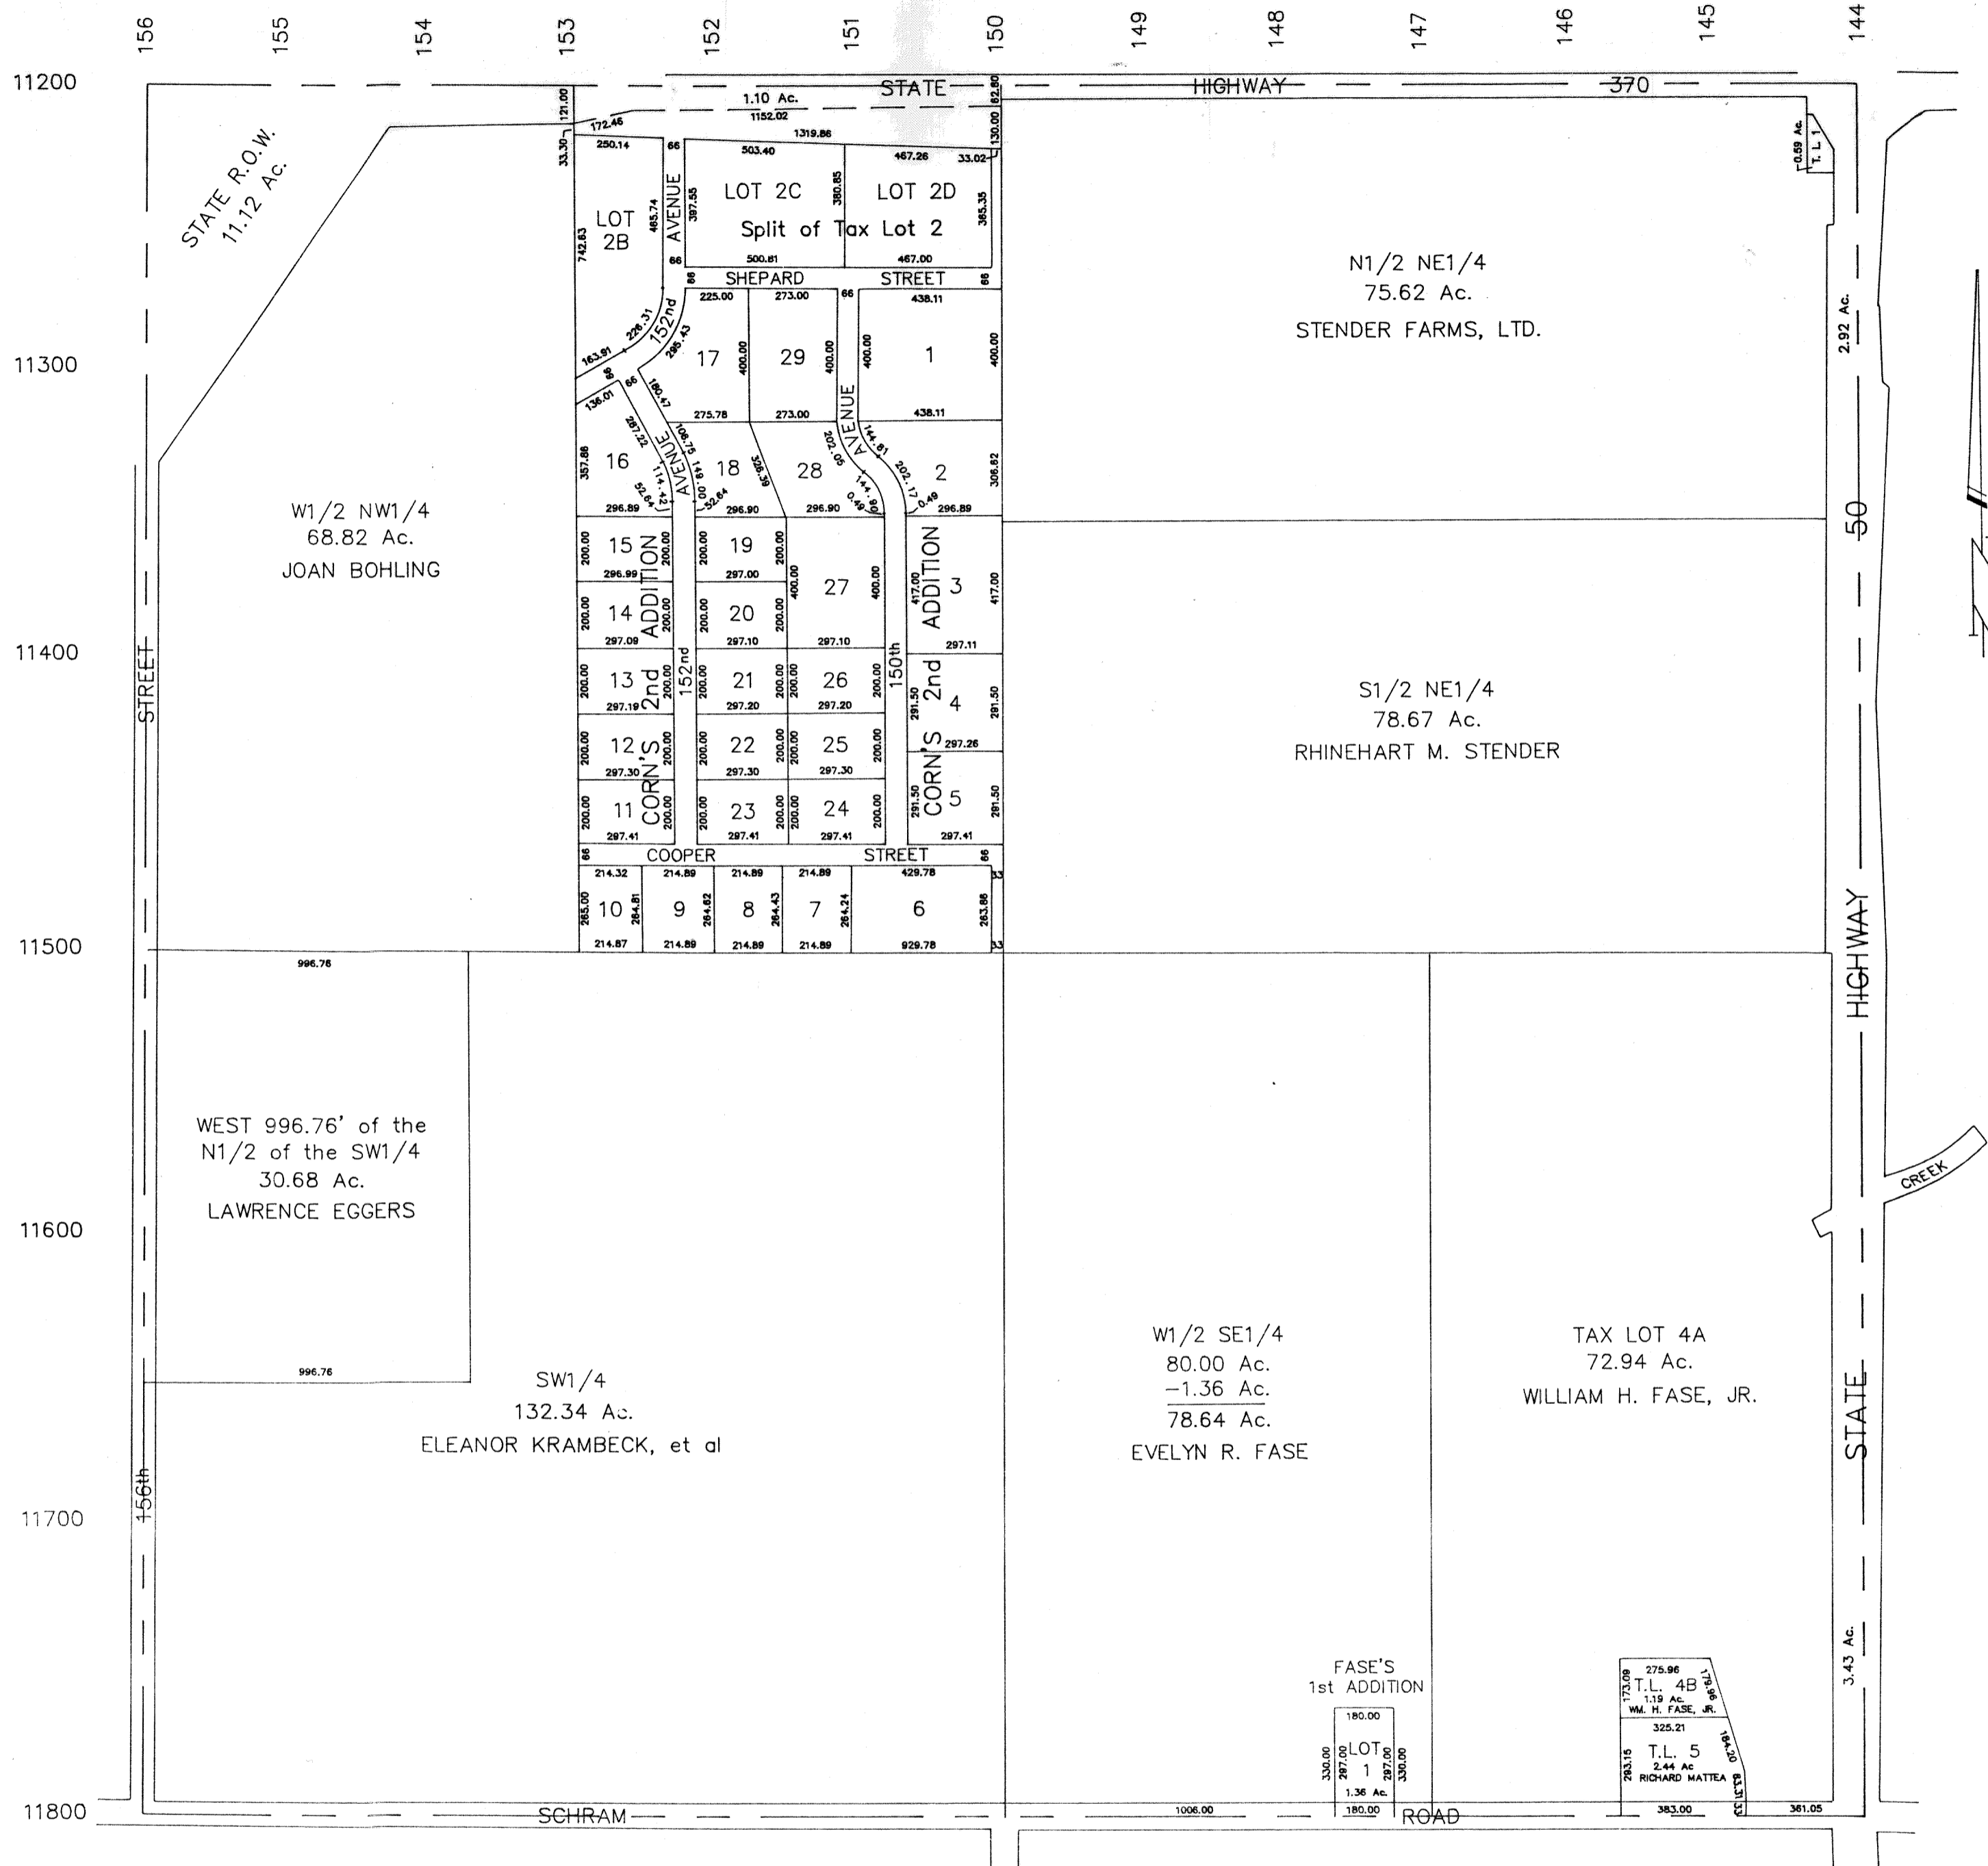

SEC. 35-T14N-R11E
SCALE 1" = 400'

2107-10

SARPY COUNTY SYRVEYOR
JANUARY 1959

REVISED

JANUARY 1961
DECEMBER 1963
MARCH 1977
FEBRUARY 1983
SEPTEMBER 1983
MAY 1984
DECEMBER 1990
JANUARY 1991
FEBRUARY 1991