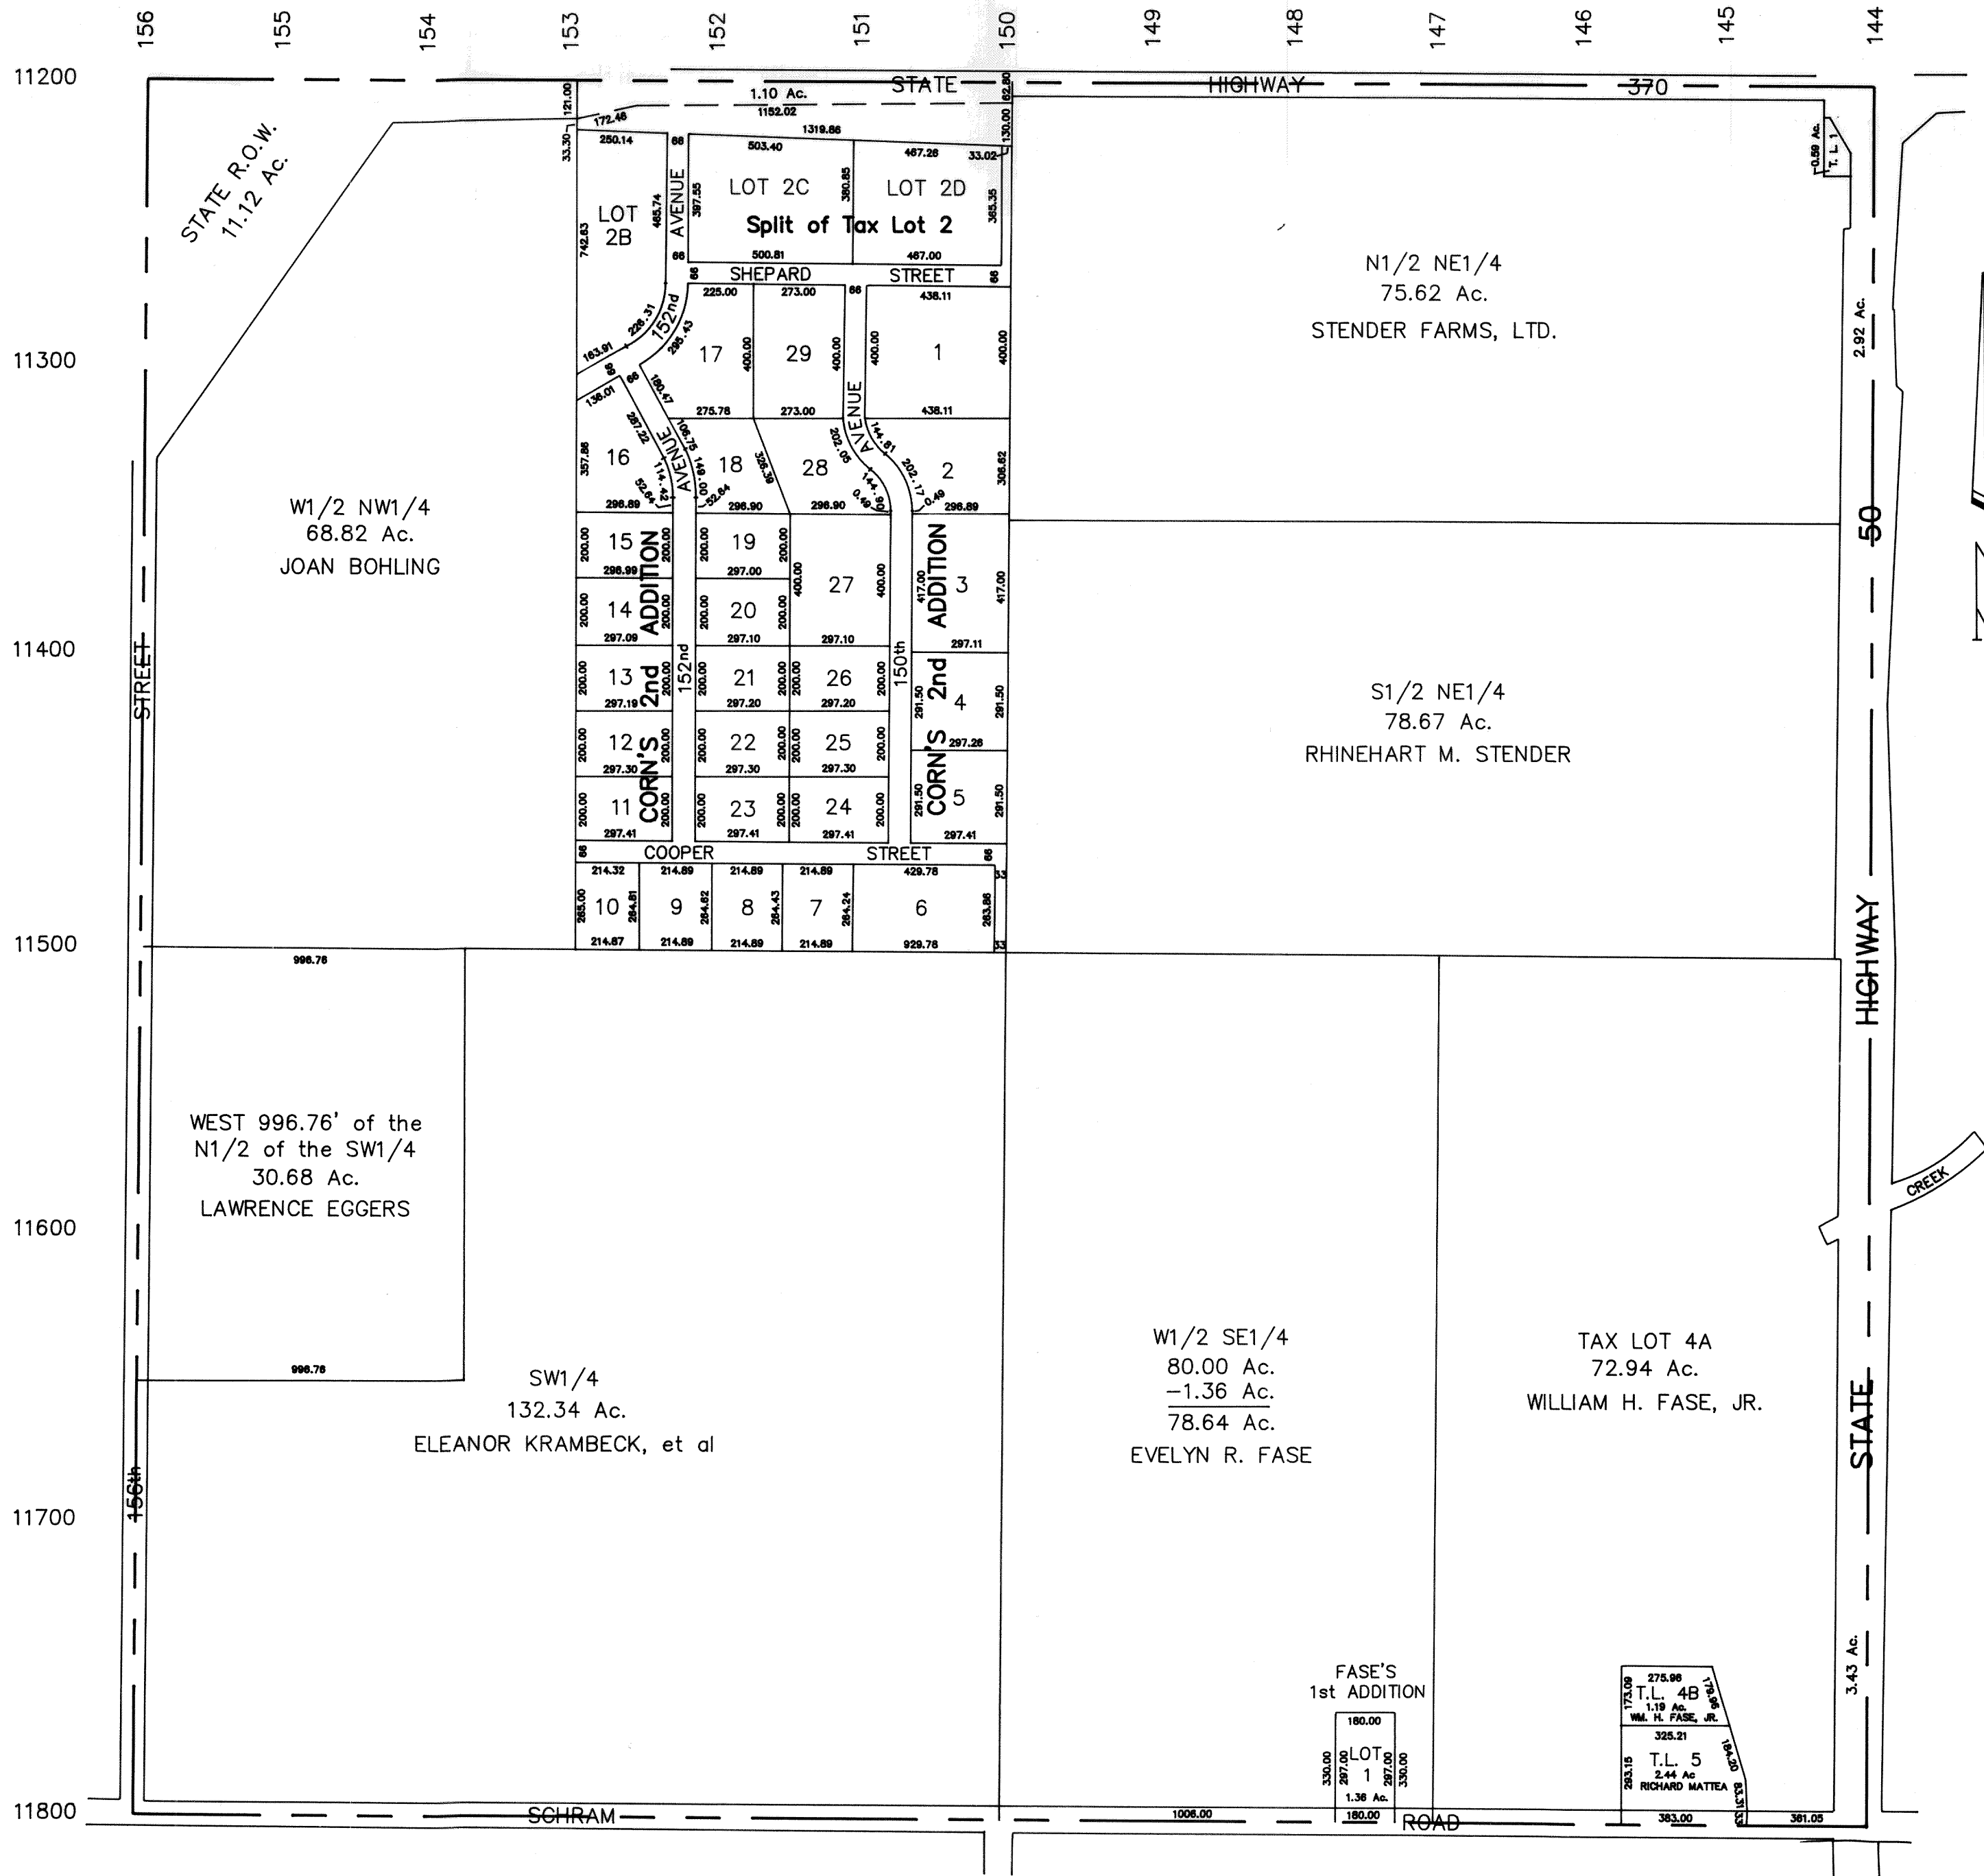

SEC. 35-T14N-R11E
SCALE 1" = 400'

2107-10

SARPY COUNTY SYRVEYOR
JANUARY 1959

REVISED

JANUARY	1961
DECEMBER	1963
MARCH	1977
FEBRUARY	1983
SEPTEMBER	1983
MAY	1984
DECEMBER	1990
JANUARY	1991
FEBRUARY	1991