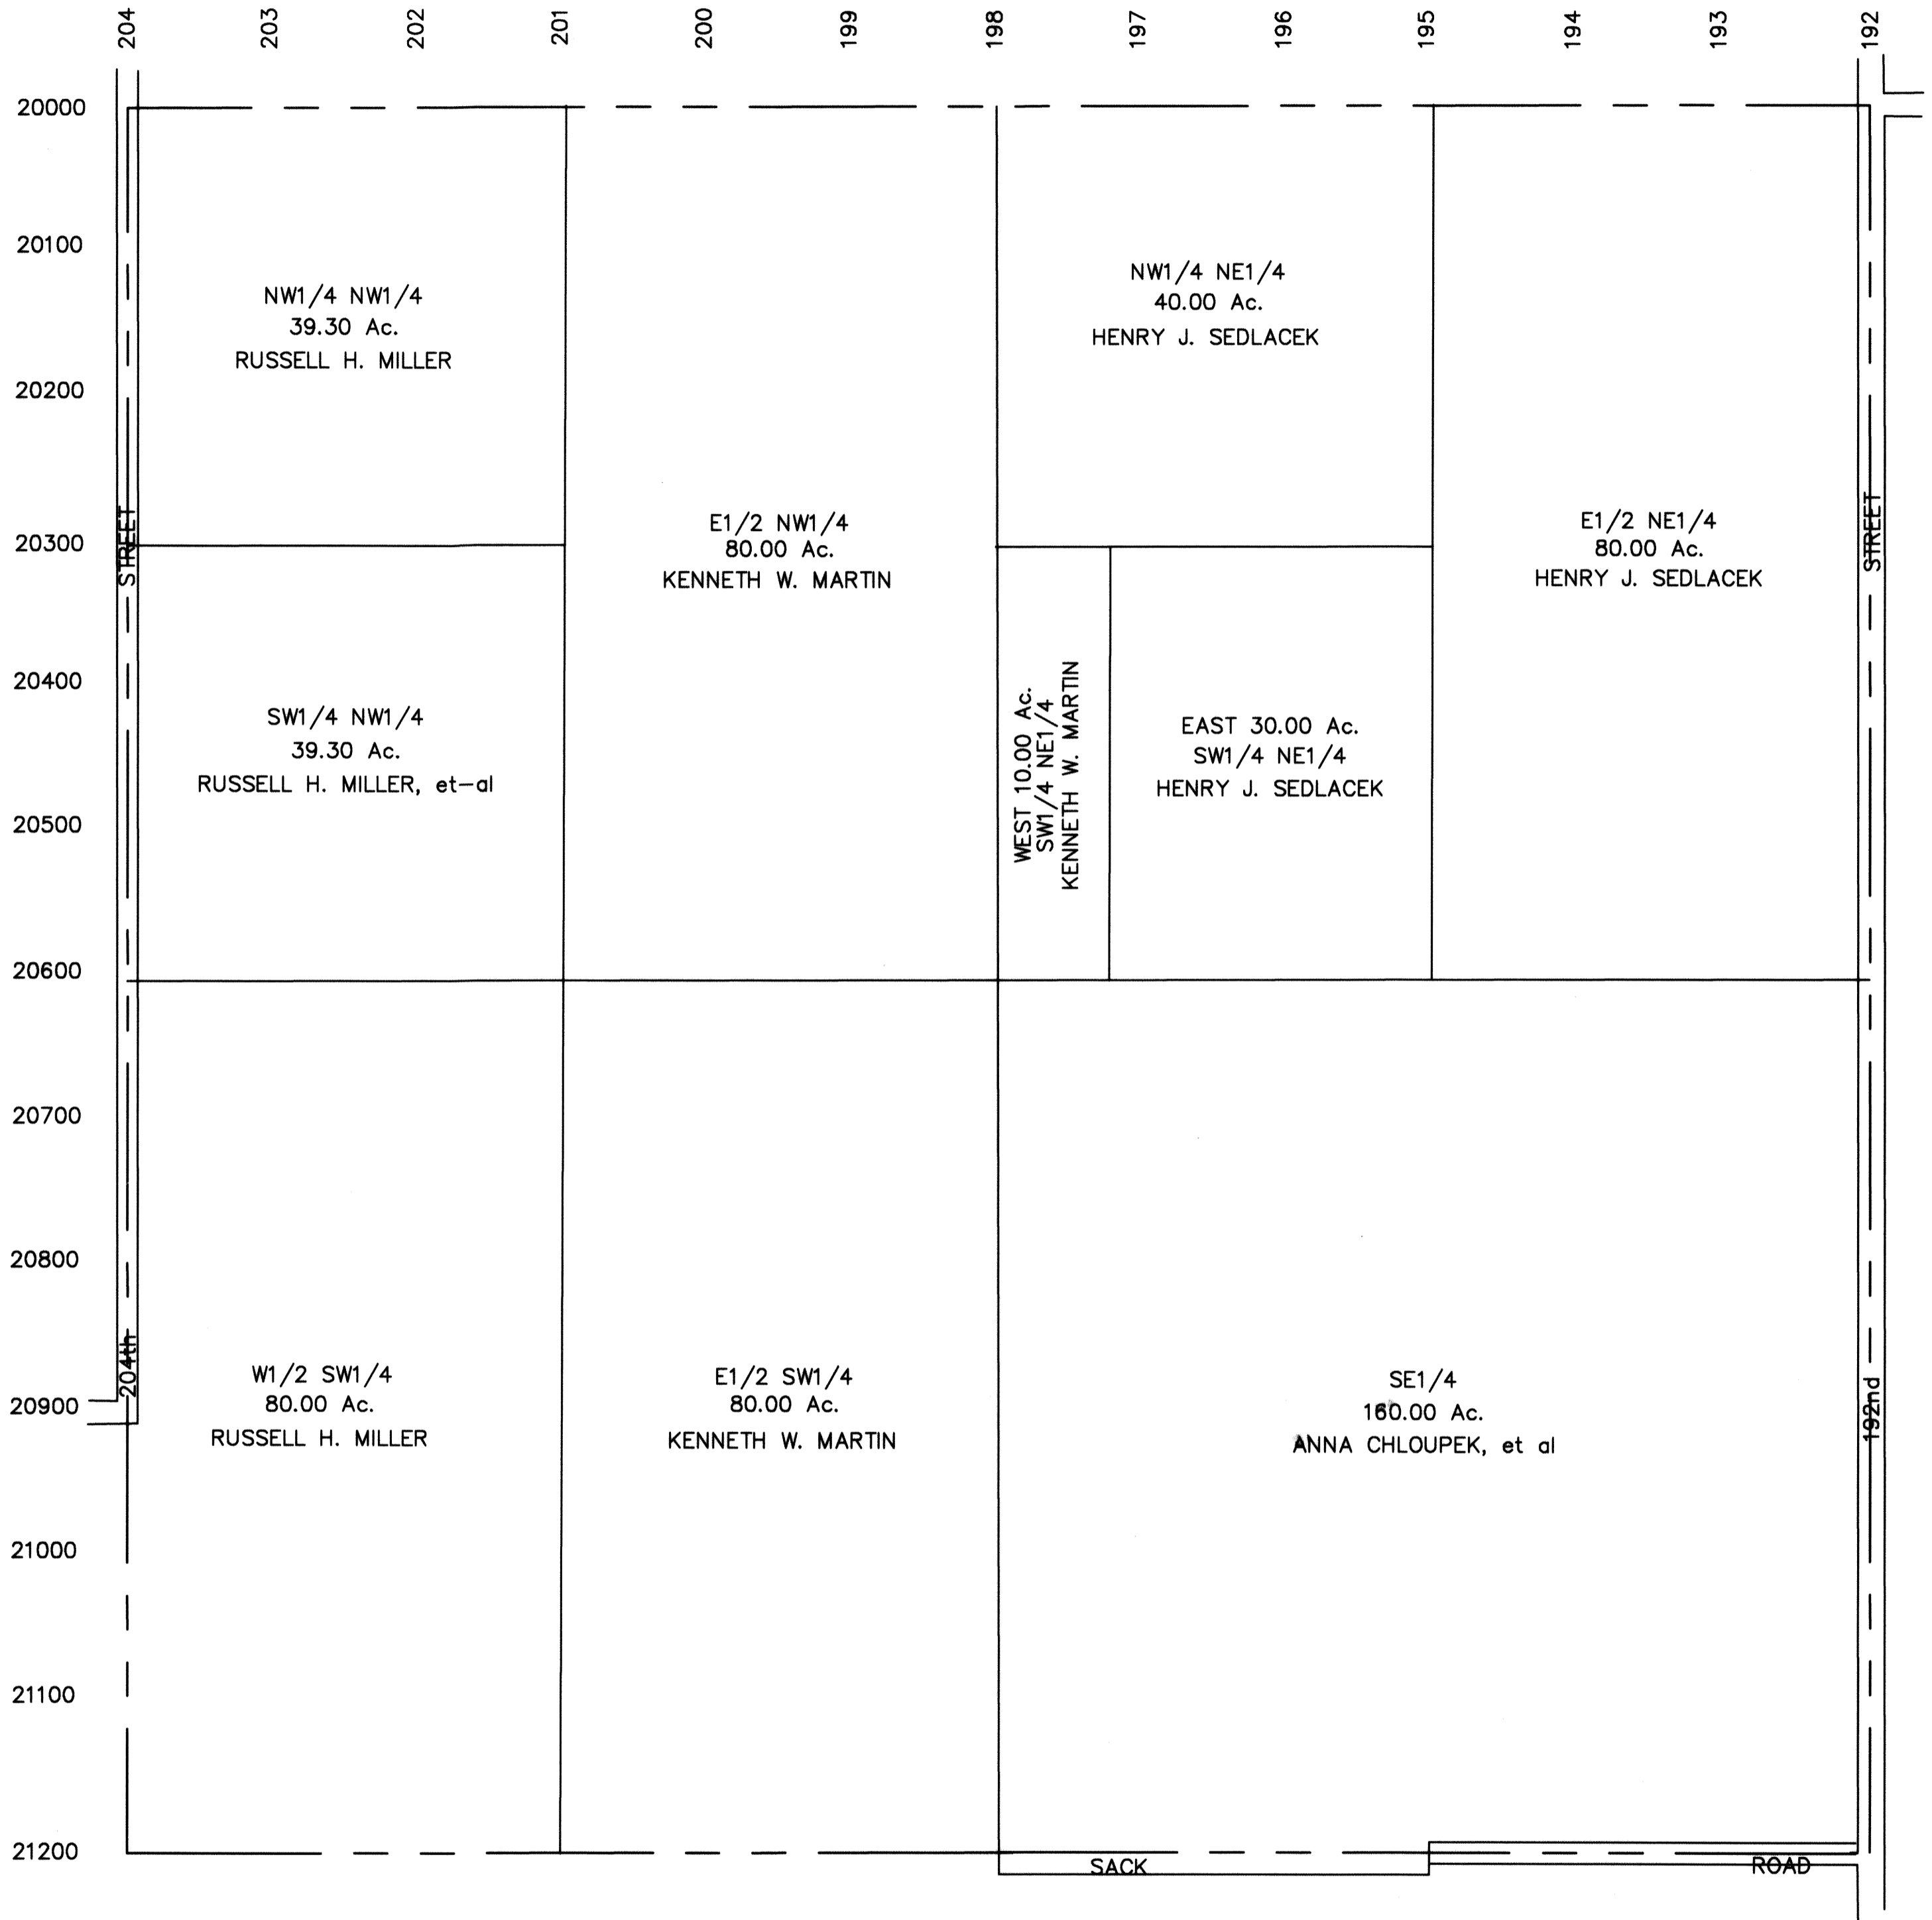

This map constitutes a representation based on information provided to the Sarpy County Surveyors Office by other individuals and organizations. Therefore no representations regarding the accuracy of the size, dimensions, measurements, condition, platting or location of the within described area are made. Should such information be required for construction, zoning or other purposes, the services of a private surveyor and/or title search should be secured.

SEC. 7-T12N-R11E
SCALE--1"=400

2295-98

SARPY COUNTY SURVEYOR
DECEMBER--1964