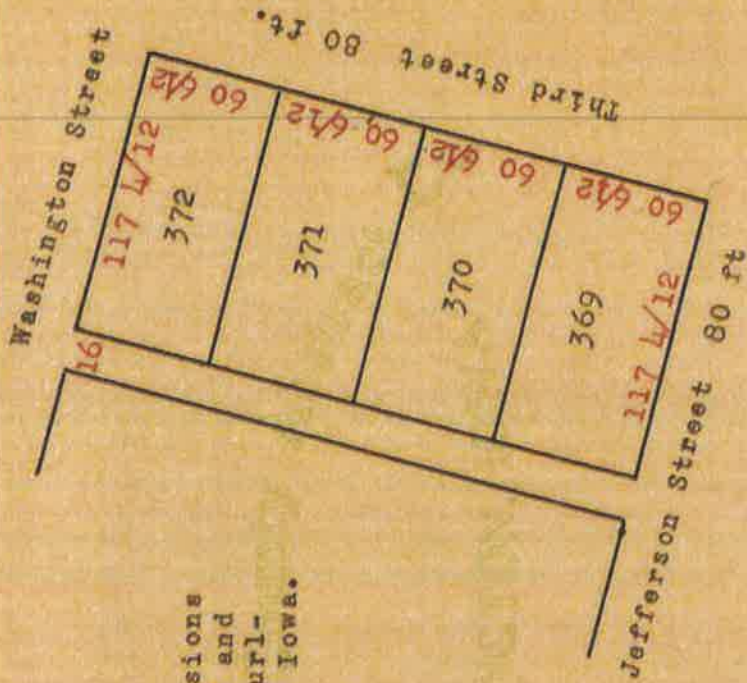

DMC/CAC #35,908-A

COPY OF GOVERNMENT PLAT

SHOWING location and dimensions  
of Town Lots Nos. 369, 370 and  
371, in Original City of Burl-  
ington, Des Moines County, Iowa.

Plat Book 2, Page 113,  
County Recorder's Office.

N E  
W S

DMCAC #35,908-A

COPI OF PLAT

SHOWING location and dimensions of Town Lots Nos. 369, 370 and 371, in Original City of Burlington, Des Moines County, Iowa, as shown by -

Plat Book 3, Page 610,  
County Recorder's Office.