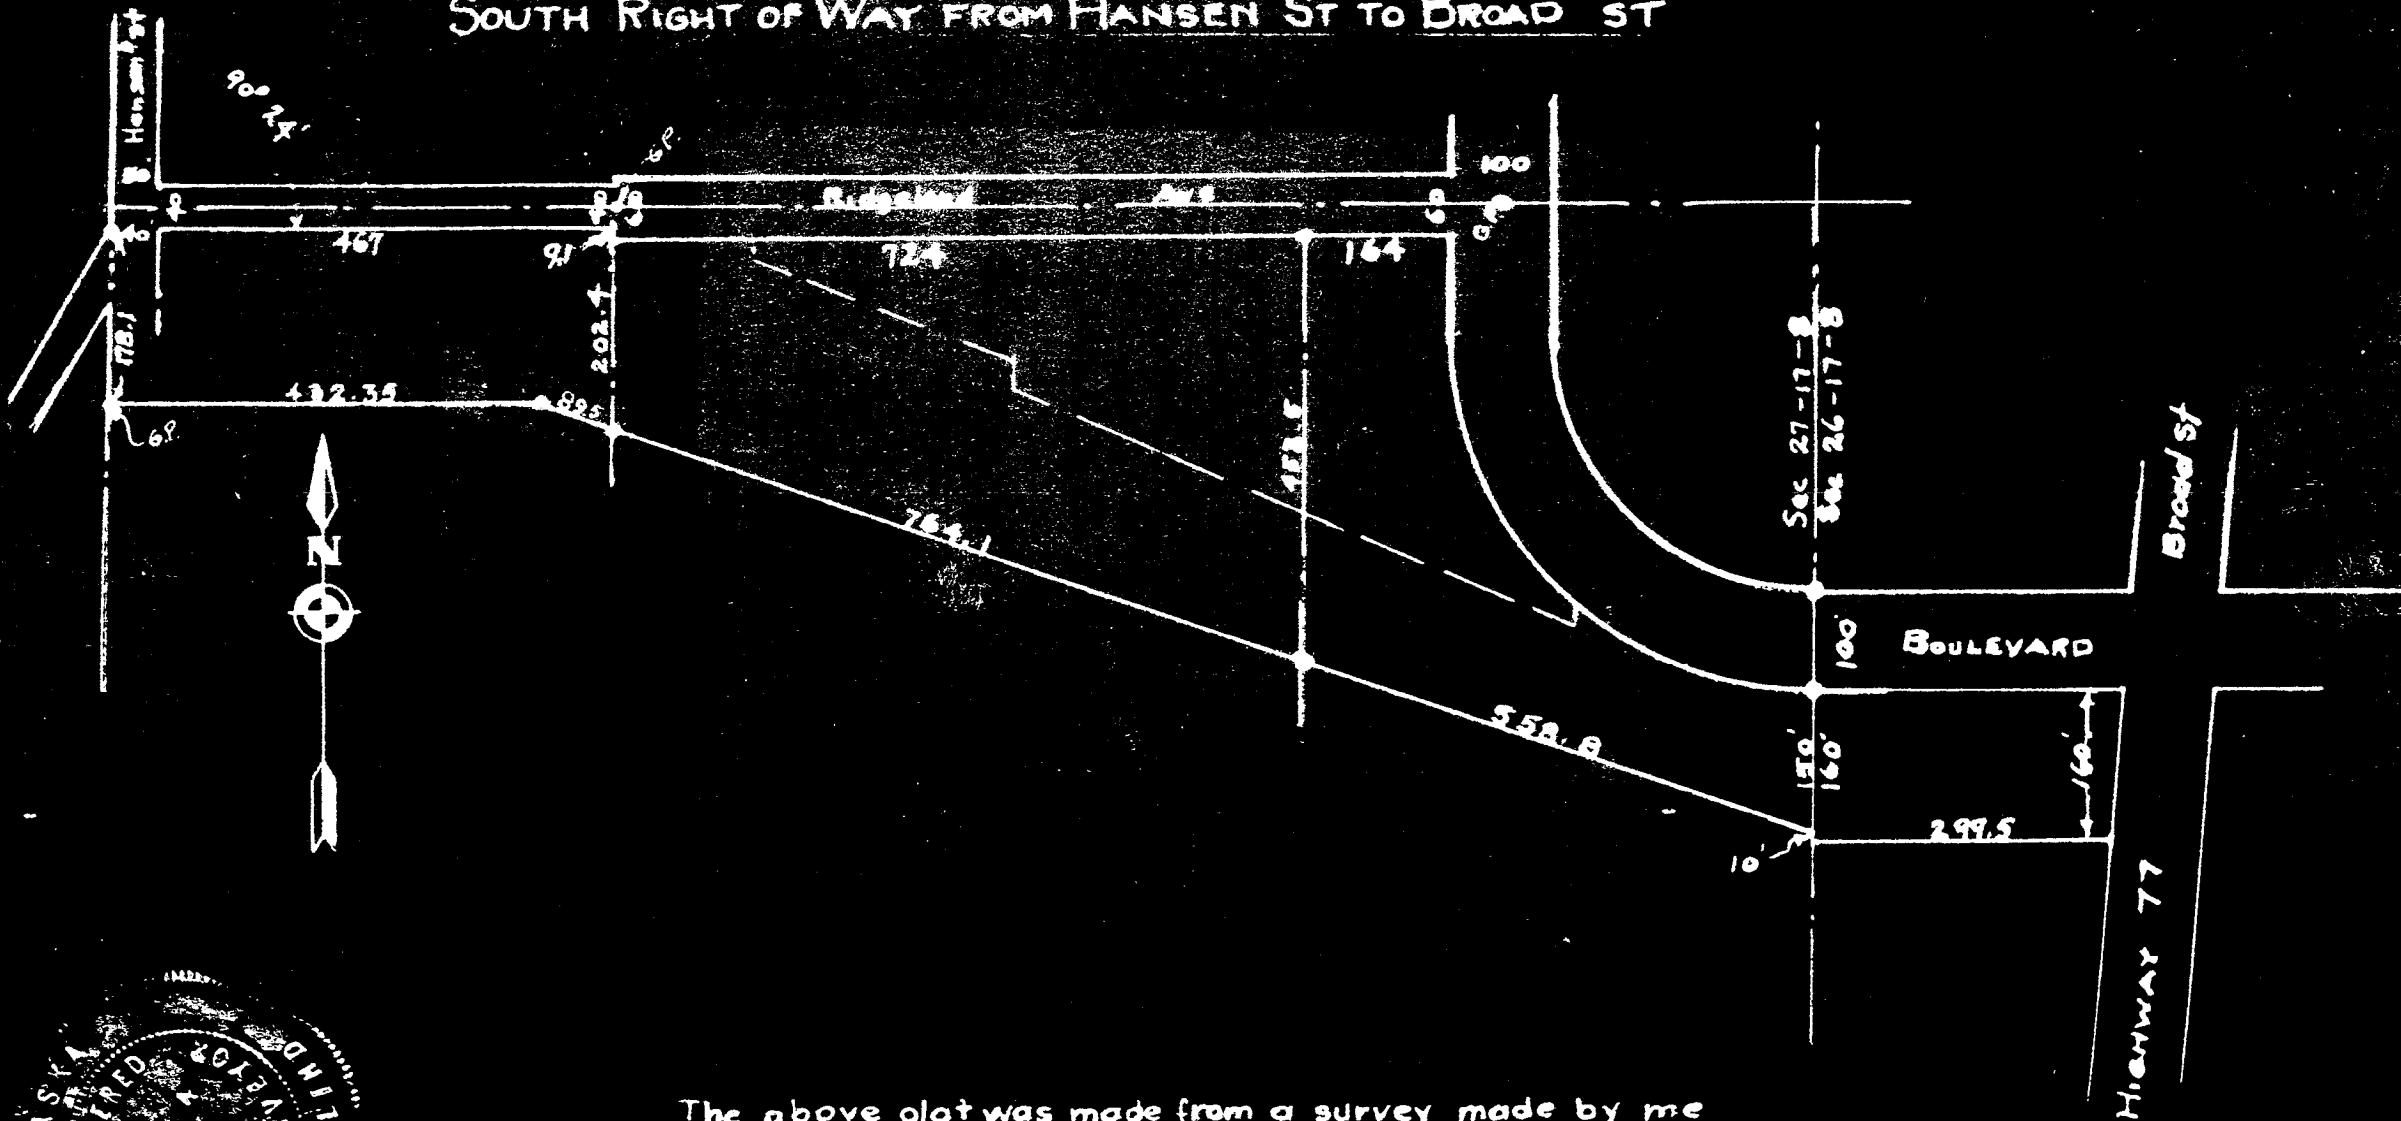

# FARMLAND FREMONT RAILROAD DIKE

## SOUTH RIGHT OF WAY FROM HANSEN ST TO BROAD ST

The above plat was made from a survey made by me  
 Oct 18<sup>th</sup> 1961, and is true and correct to the best of my  
 knowledge and belief.

*Willis Lewis*  
 CO Surveyor