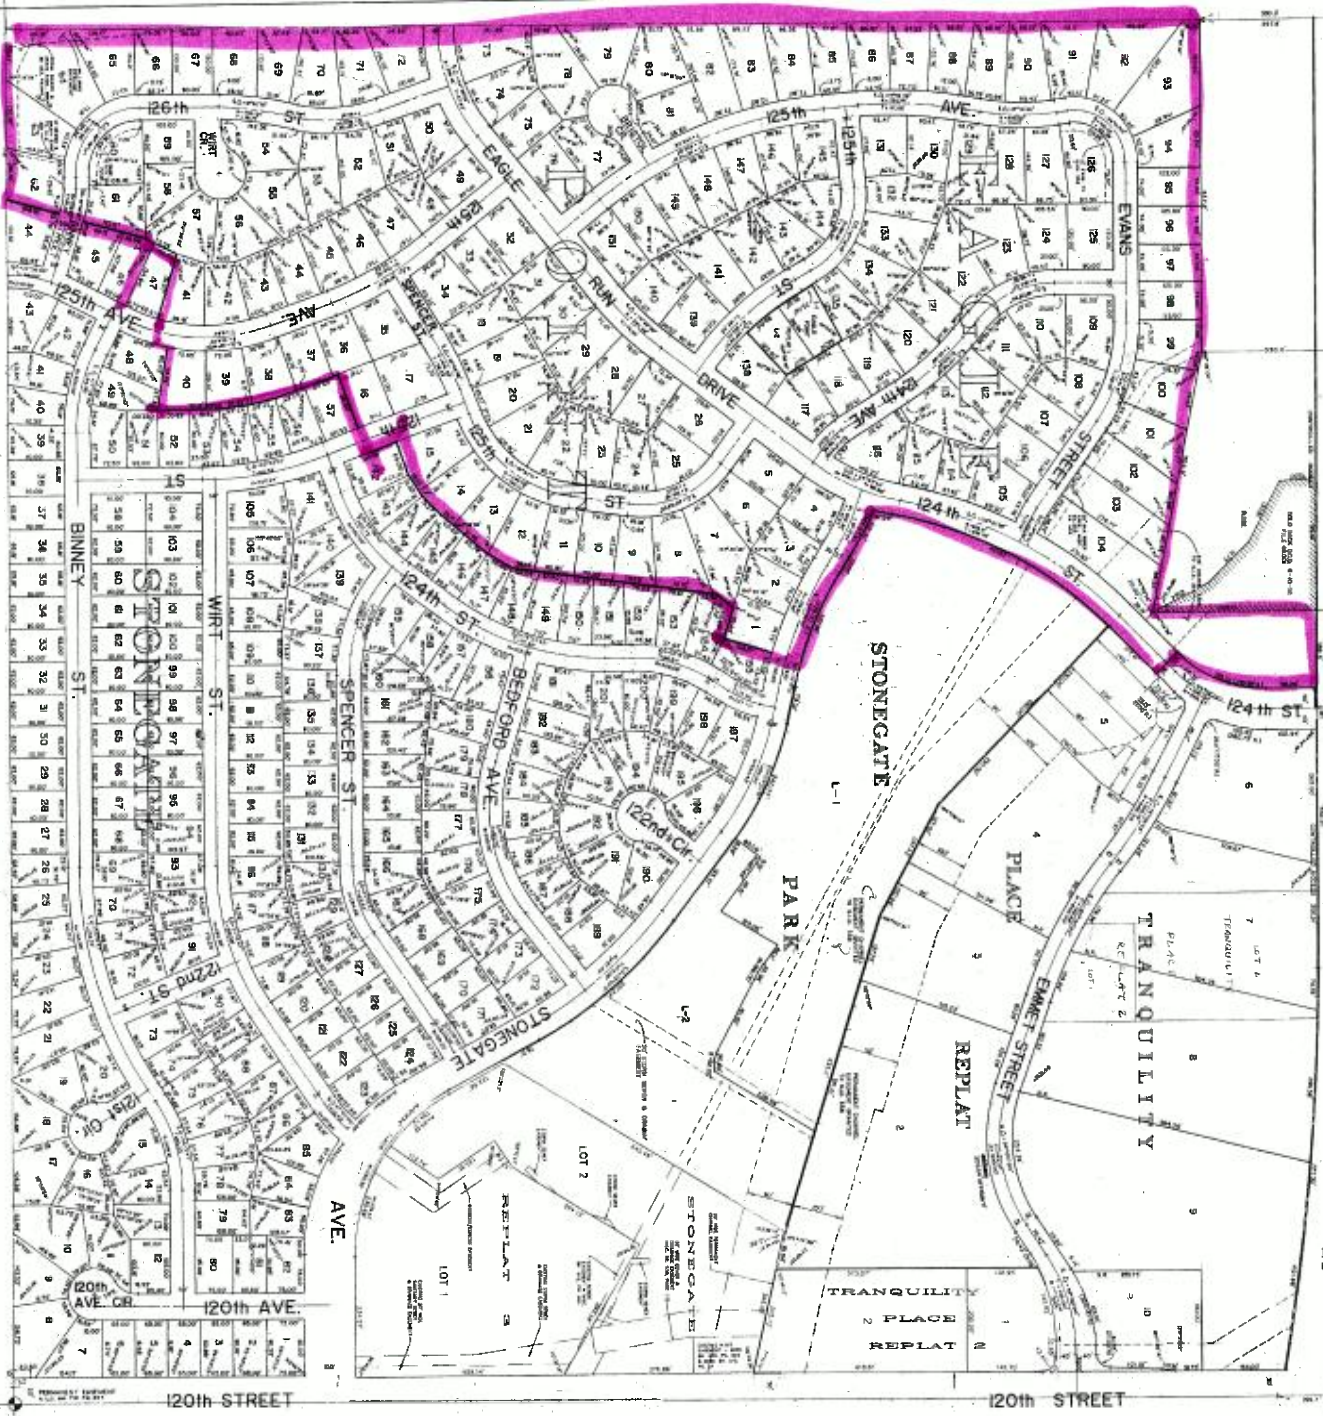

WEST MAPLE ROAD

NE. 1/4 SEC. 7-15-12

DOUGLAS COUNTY SURVEYOR

DATE	DATE	DESCRIPTION