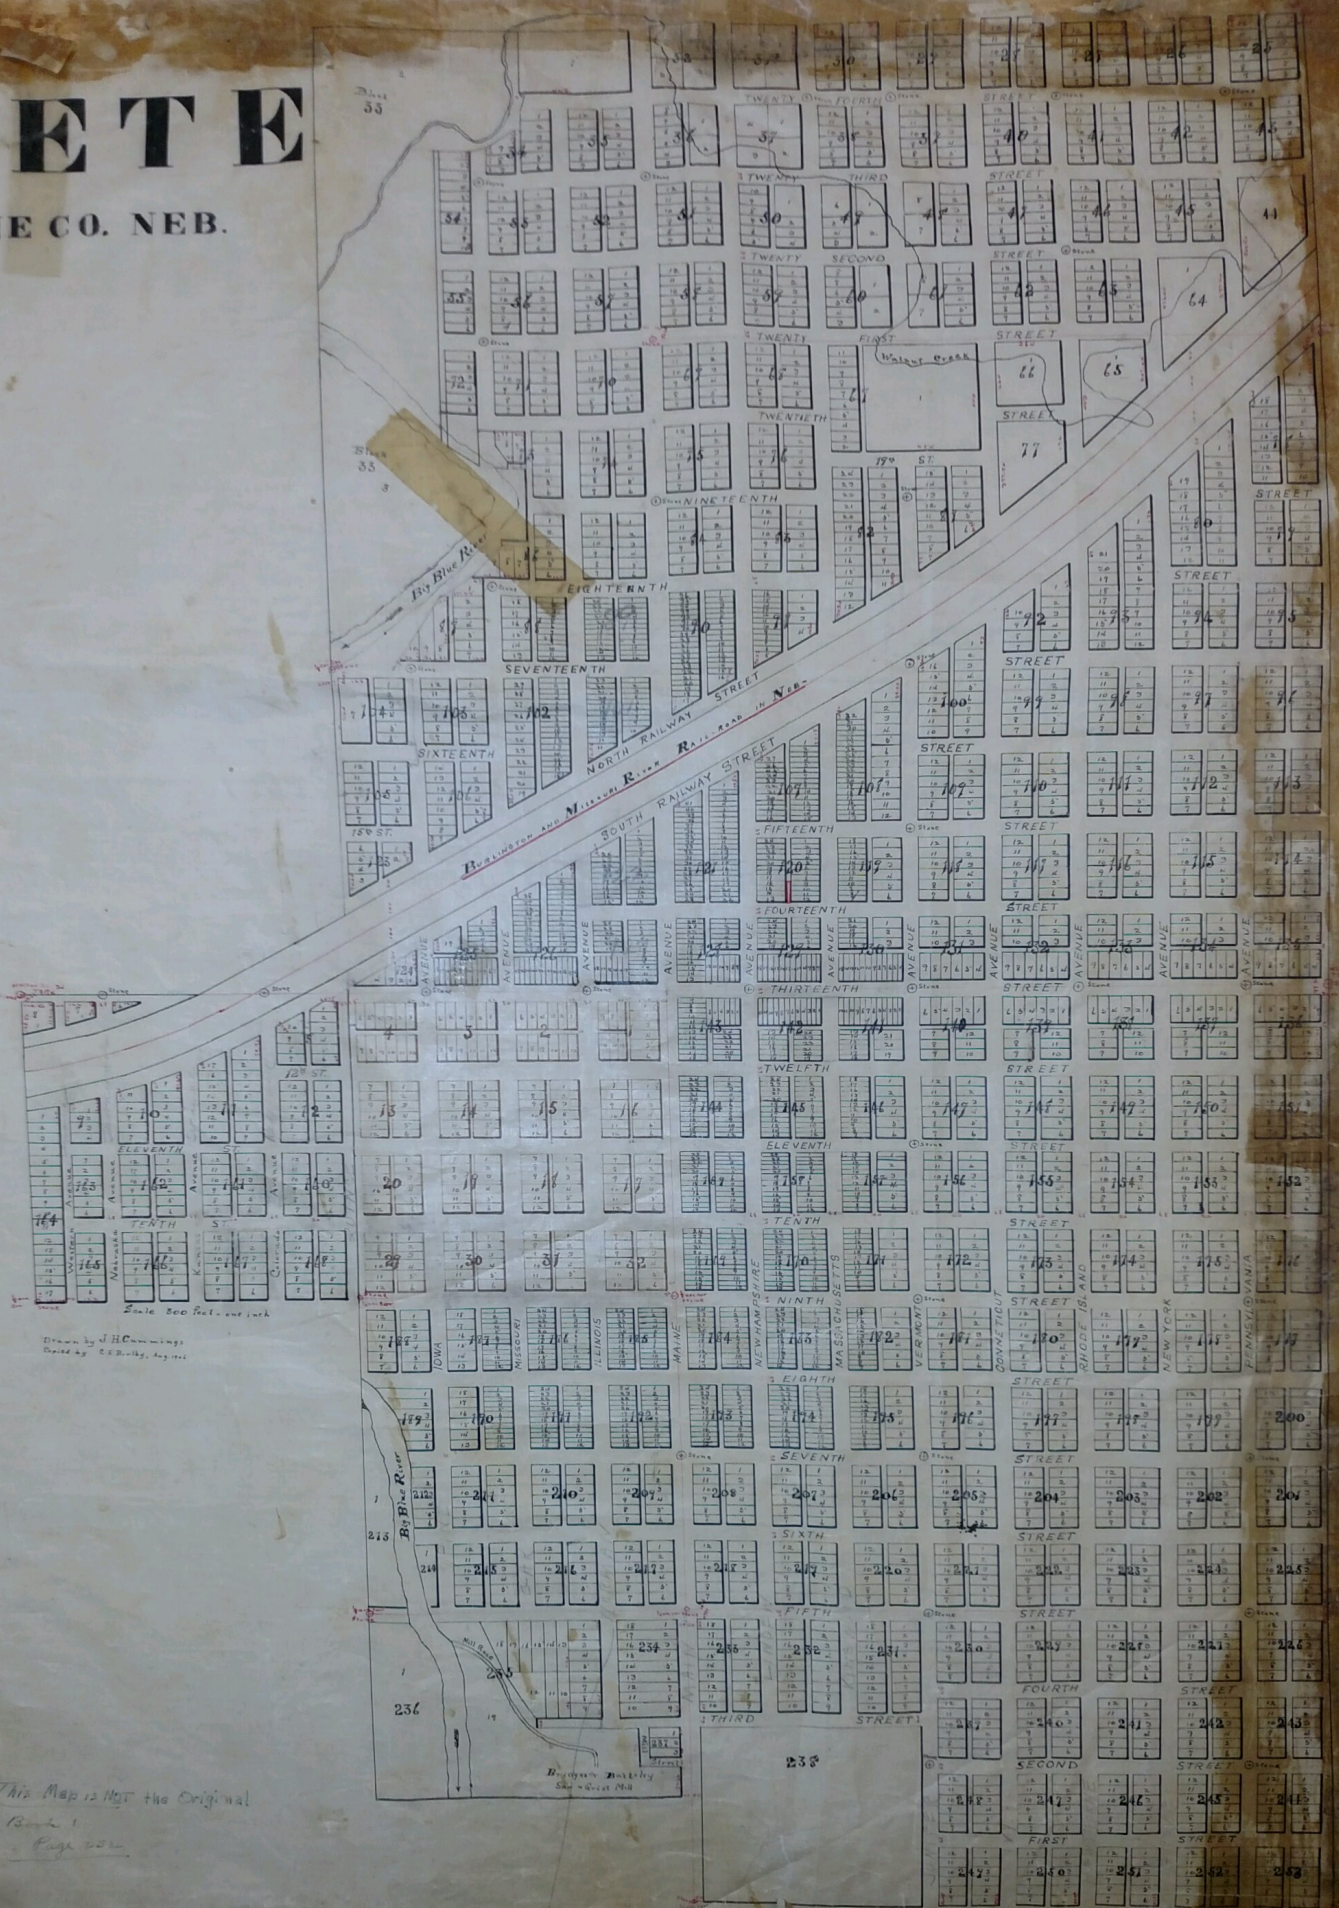

CRETE

SALINE CO. NEB.

Drawn by H.C. Cummings
 Dated by C.E. Kelly, Aug. 1911

This Map is Not the Original
 Book 1
 Page 200

CRETE

SALINE CO. NEB.

1870

24	140
23	24
22	29
21	22
20	21
19	20
18	19

24	142
23	24
22	23
21	22
20	21
19	20
18	19

24	141
23	13
22	14
21	15
20	16
19	17
18	18

TWELFTH

24	144
23	1
22	2
21	3
20	4
19	5
18	6
17	7
16	8
15	9
14	10
13	11
12	12

24	145
23	1
22	2
21	3
20	4
19	5
18	6
17	7
16	8
15	9
14	10
13	11
12	12

24	146
23	18
22	17
21	16
20	15
19	14
18	13
17	12
16	11
15	10
14	9
13	8
12	7

ELEVENTH

24	159
23	1
22	2
21	3
20	4
19	5
18	6
17	7
16	8
15	9
14	10
13	11
12	12

24	168
23	1
22	2
21	3
20	4
19	5
18	6
17	7
16	8
15	9
14	10
13	11
12	12

NEW HAMPSHIRE

MASSACHUSETTS

Handwritten lot numbers and street names on a grid. Streets include THIRTEENTH, TWELFTH, ELEVENTH, TENTH, NINTH, EIGHTH, SEVENTH, SIXTH, and FIFTH. Lot numbers are arranged in columns and rows, often with handwritten numbers like 14, 15, 16, 17, 18, 19, 20, 21, 22, 23, 24, 25, 26, 27, 28, 29, 30, 31, 32, 33, 34, 35, 36, 37, 38, 39, 40, 41, 42, 43, 44, 45, 46, 47, 48, 49, 50, 51, 52, 53, 54, 55, 56, 57, 58, 59, 60, 61, 62, 63, 64, 65, 66, 67, 68, 69, 70, 71, 72, 73, 74, 75, 76, 77, 78, 79, 80, 81, 82, 83, 84, 85, 86, 87, 88, 89, 90, 91, 92, 93, 94, 95, 96, 97, 98, 99, 100. State names MISSOURI, ILLINOIS, MAINE, NEW HAMPSHIRE, MASSACHUSETTS, and VERMONT are written vertically. Circled plus signs with the word 'Stone' are scattered throughout.