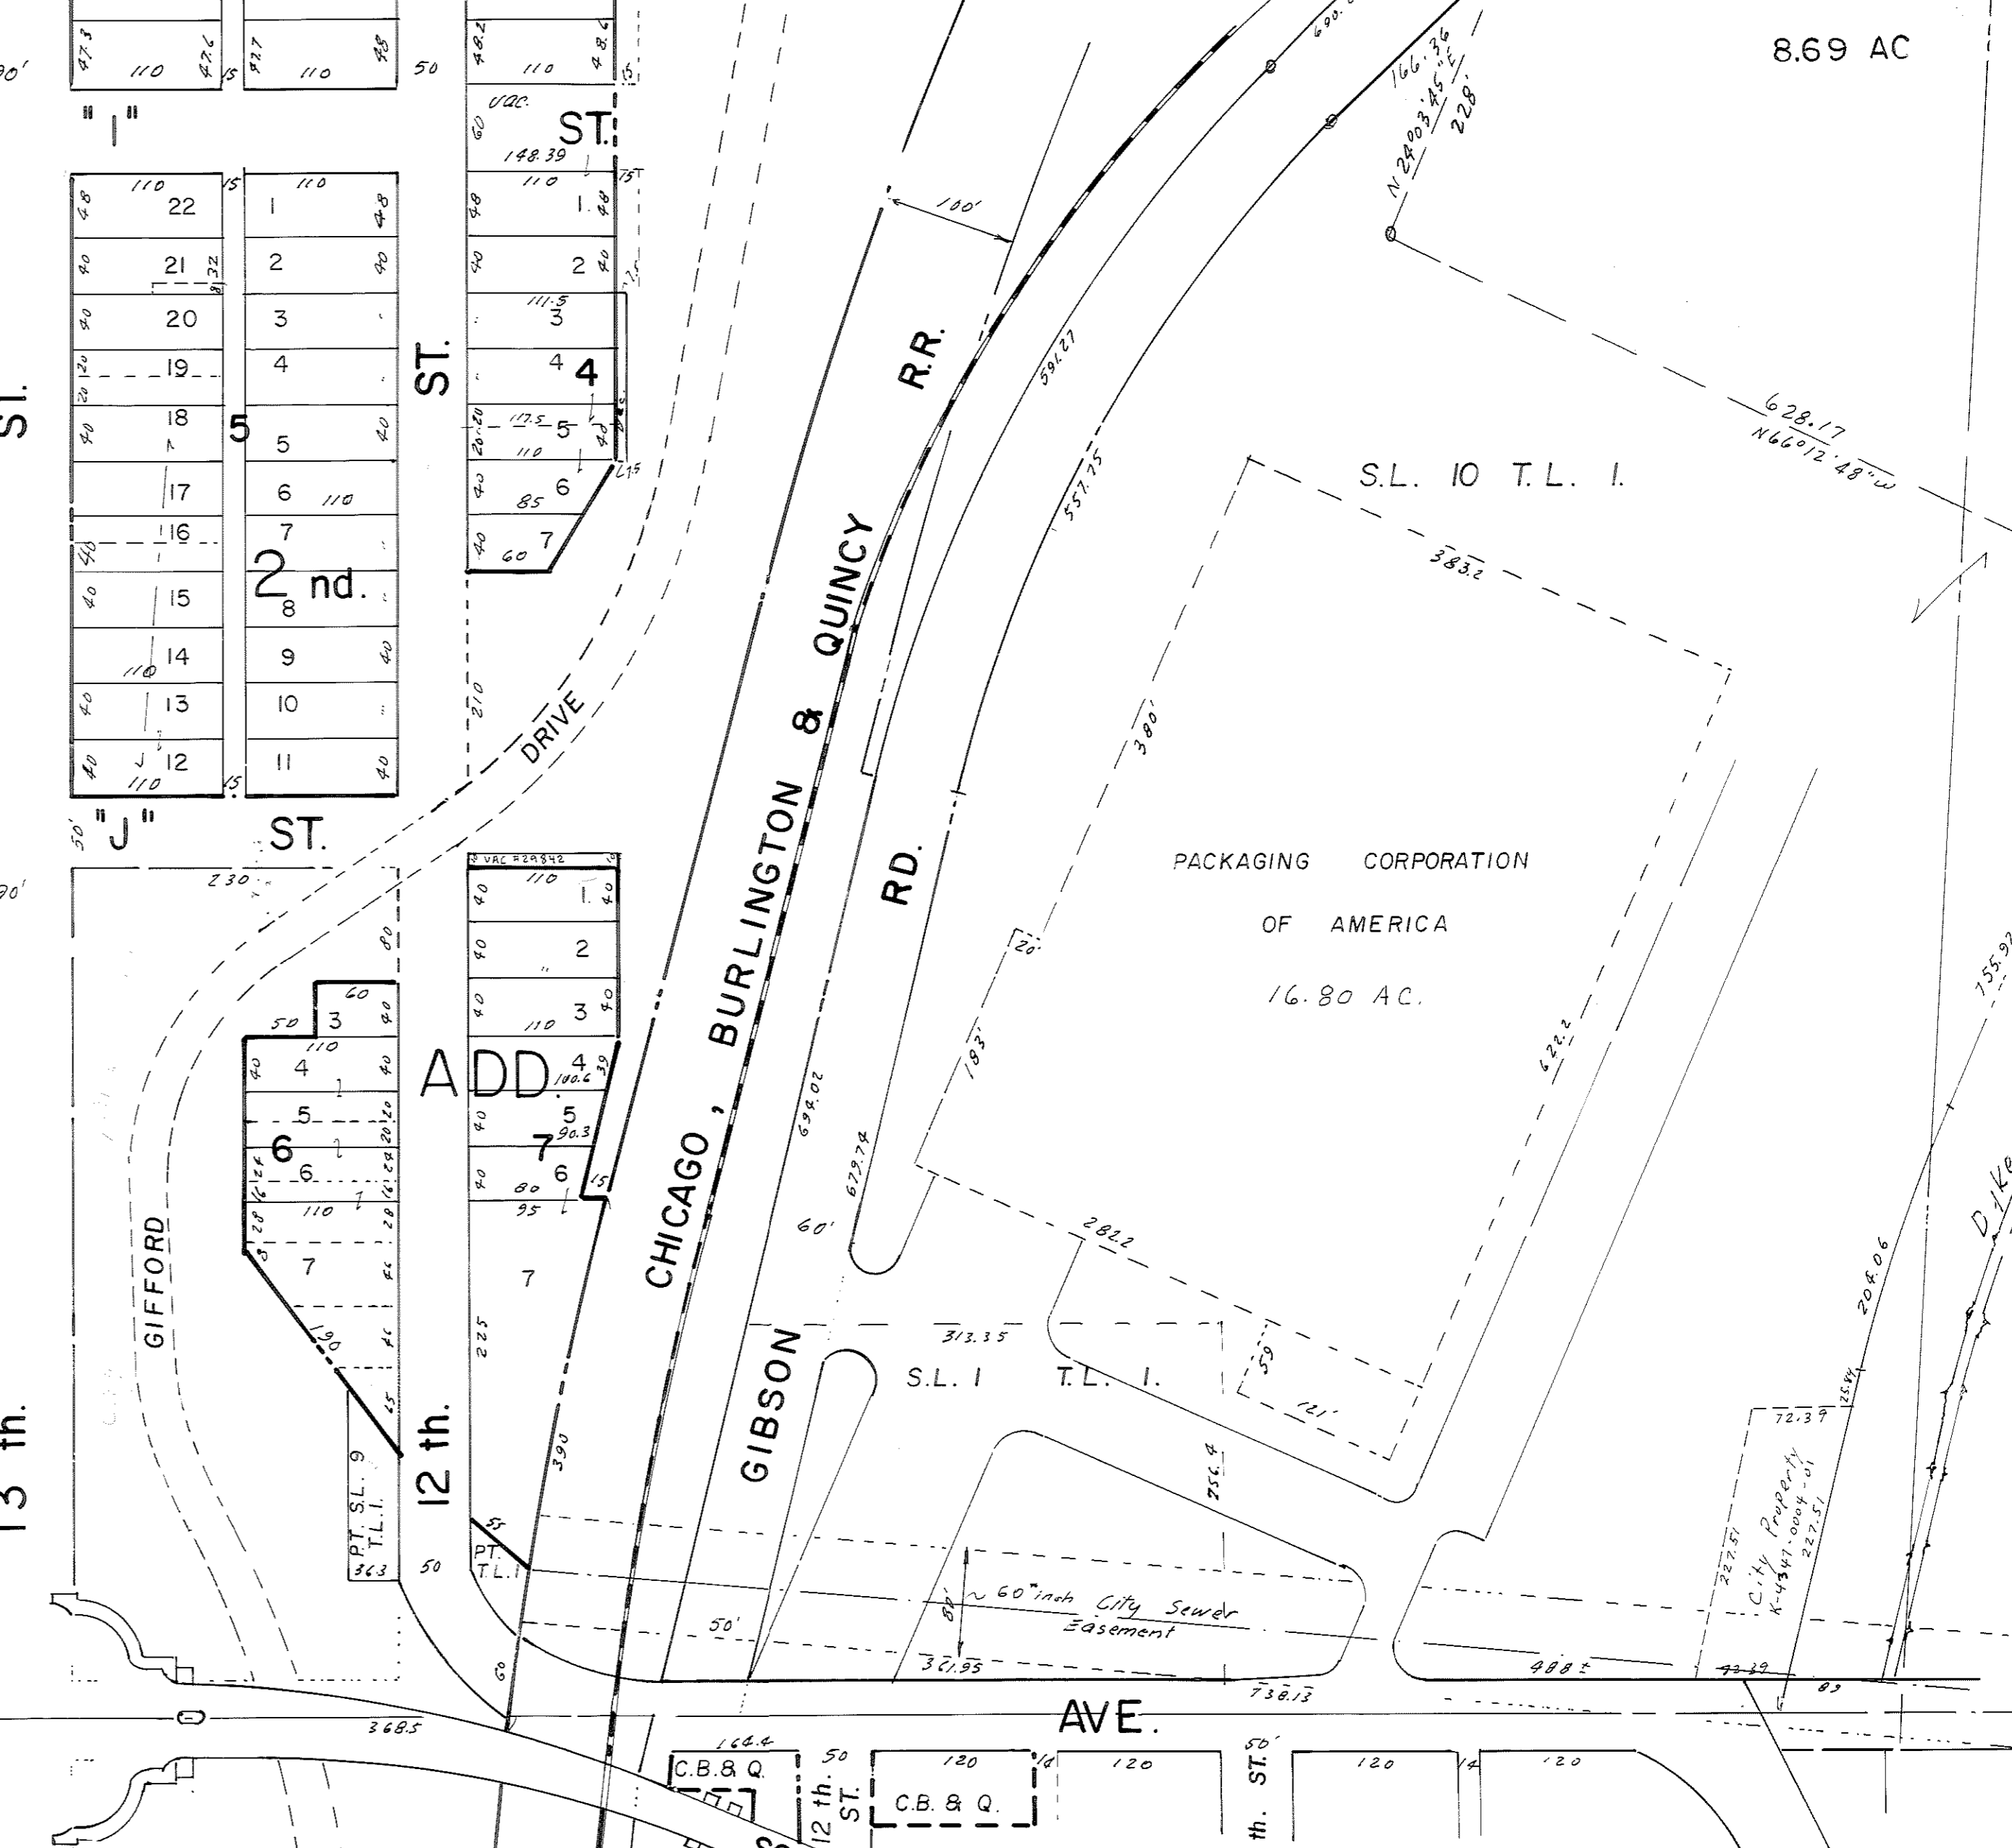

SOUTH OMAHA

MAXWELLS

100

56

STANDARD BLUE, OMAHA, 201375