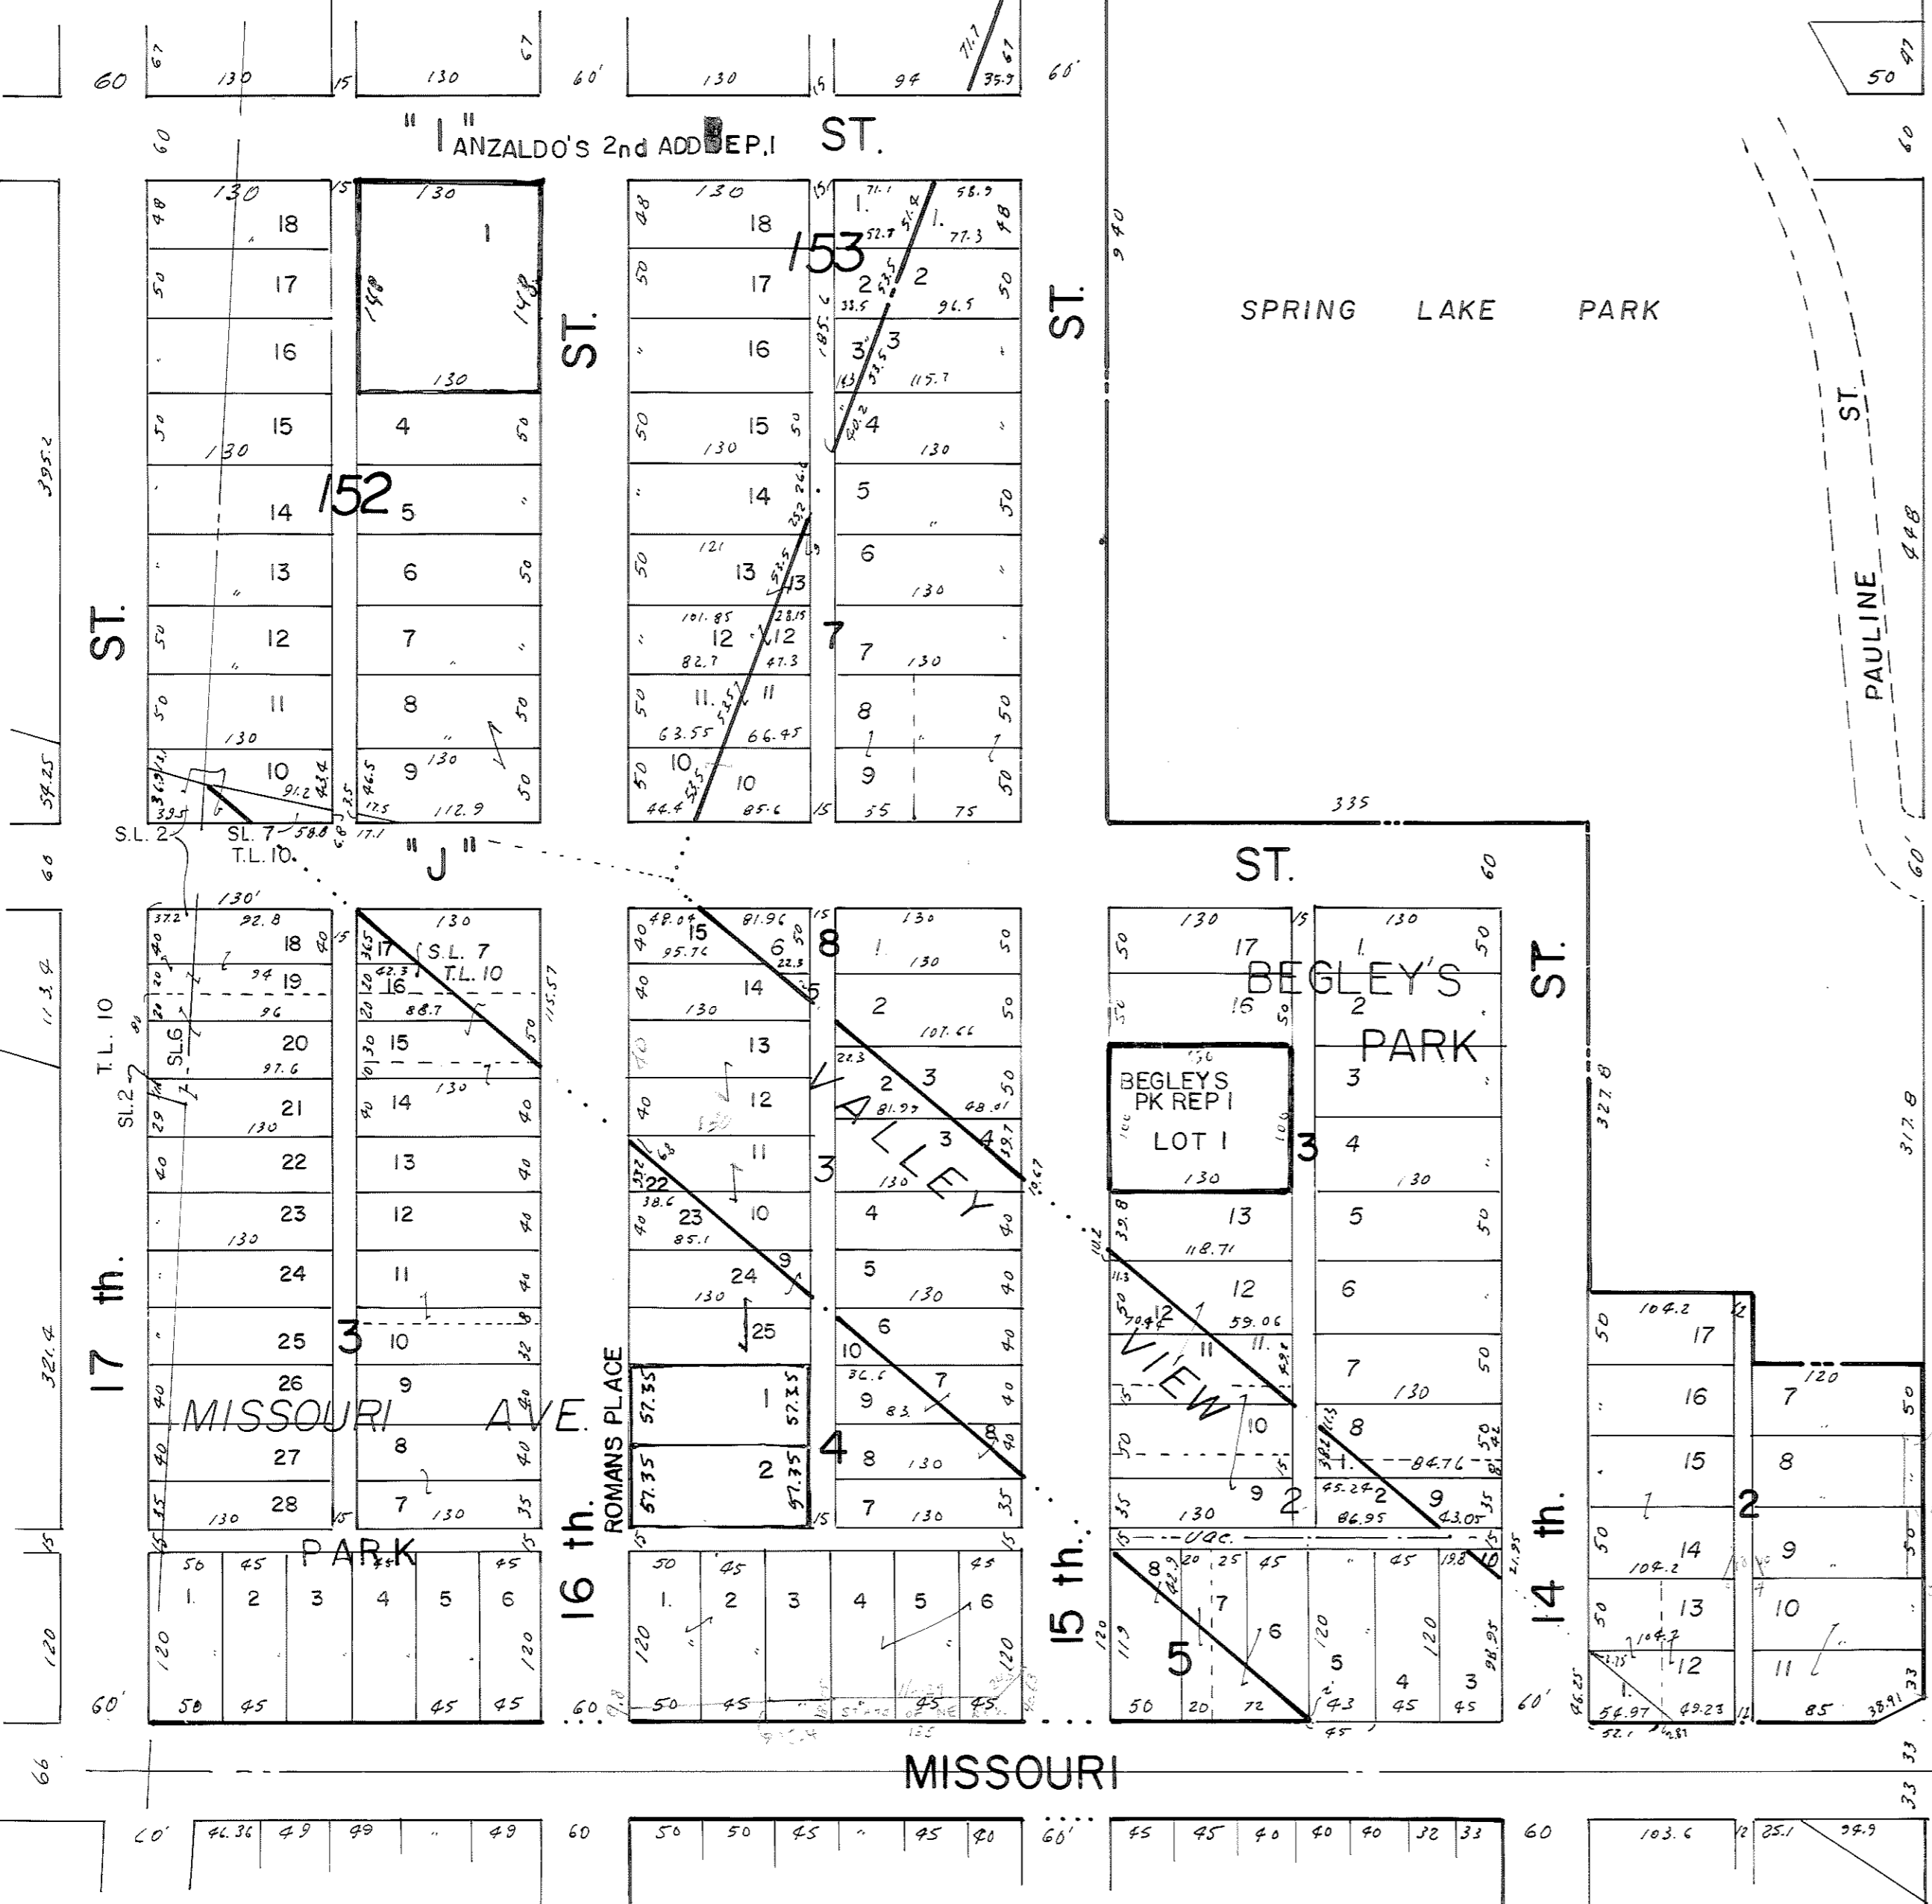

SOUTH OMAHA

MAXWELLS

100

56

STANDARD BLUE, OMAHA, 201375