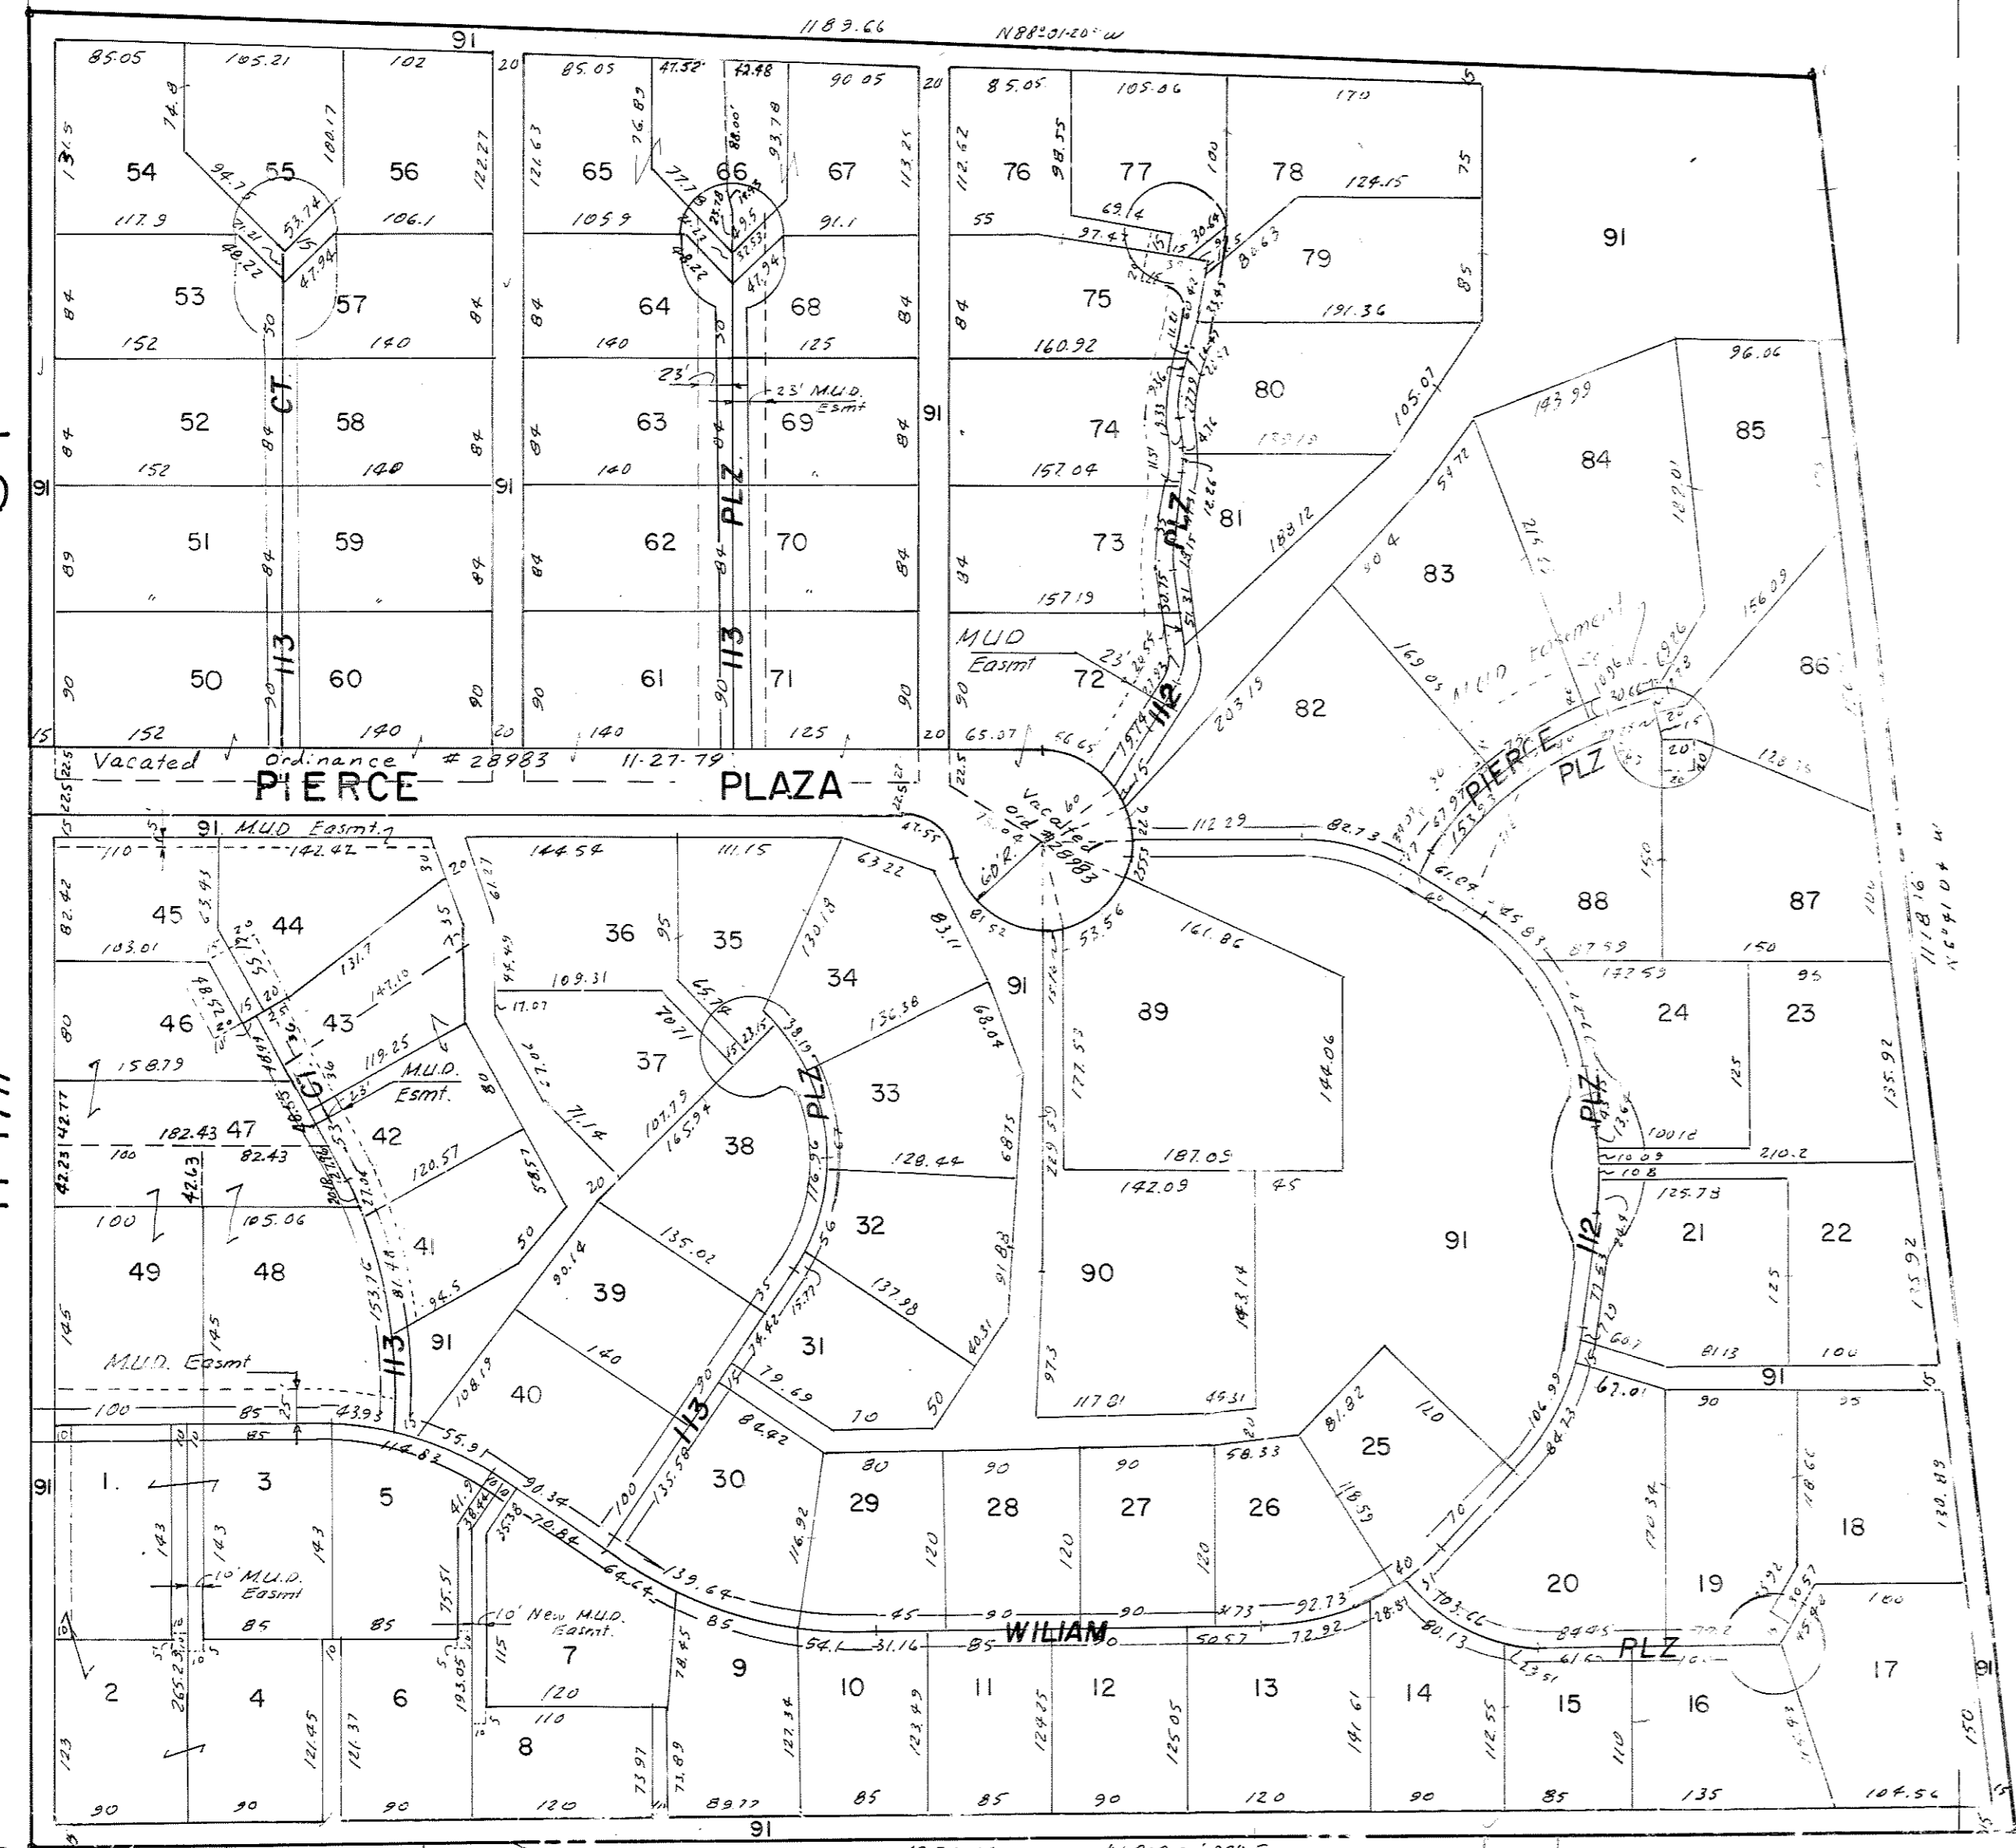

PACIFIC ST

BEL AIR 2nd ADD EXTENSION

TOMLINSON WOODS

HWY.

680

BEL AIR ADD

N 1/2 NE 1/4 29-15-12

986

874