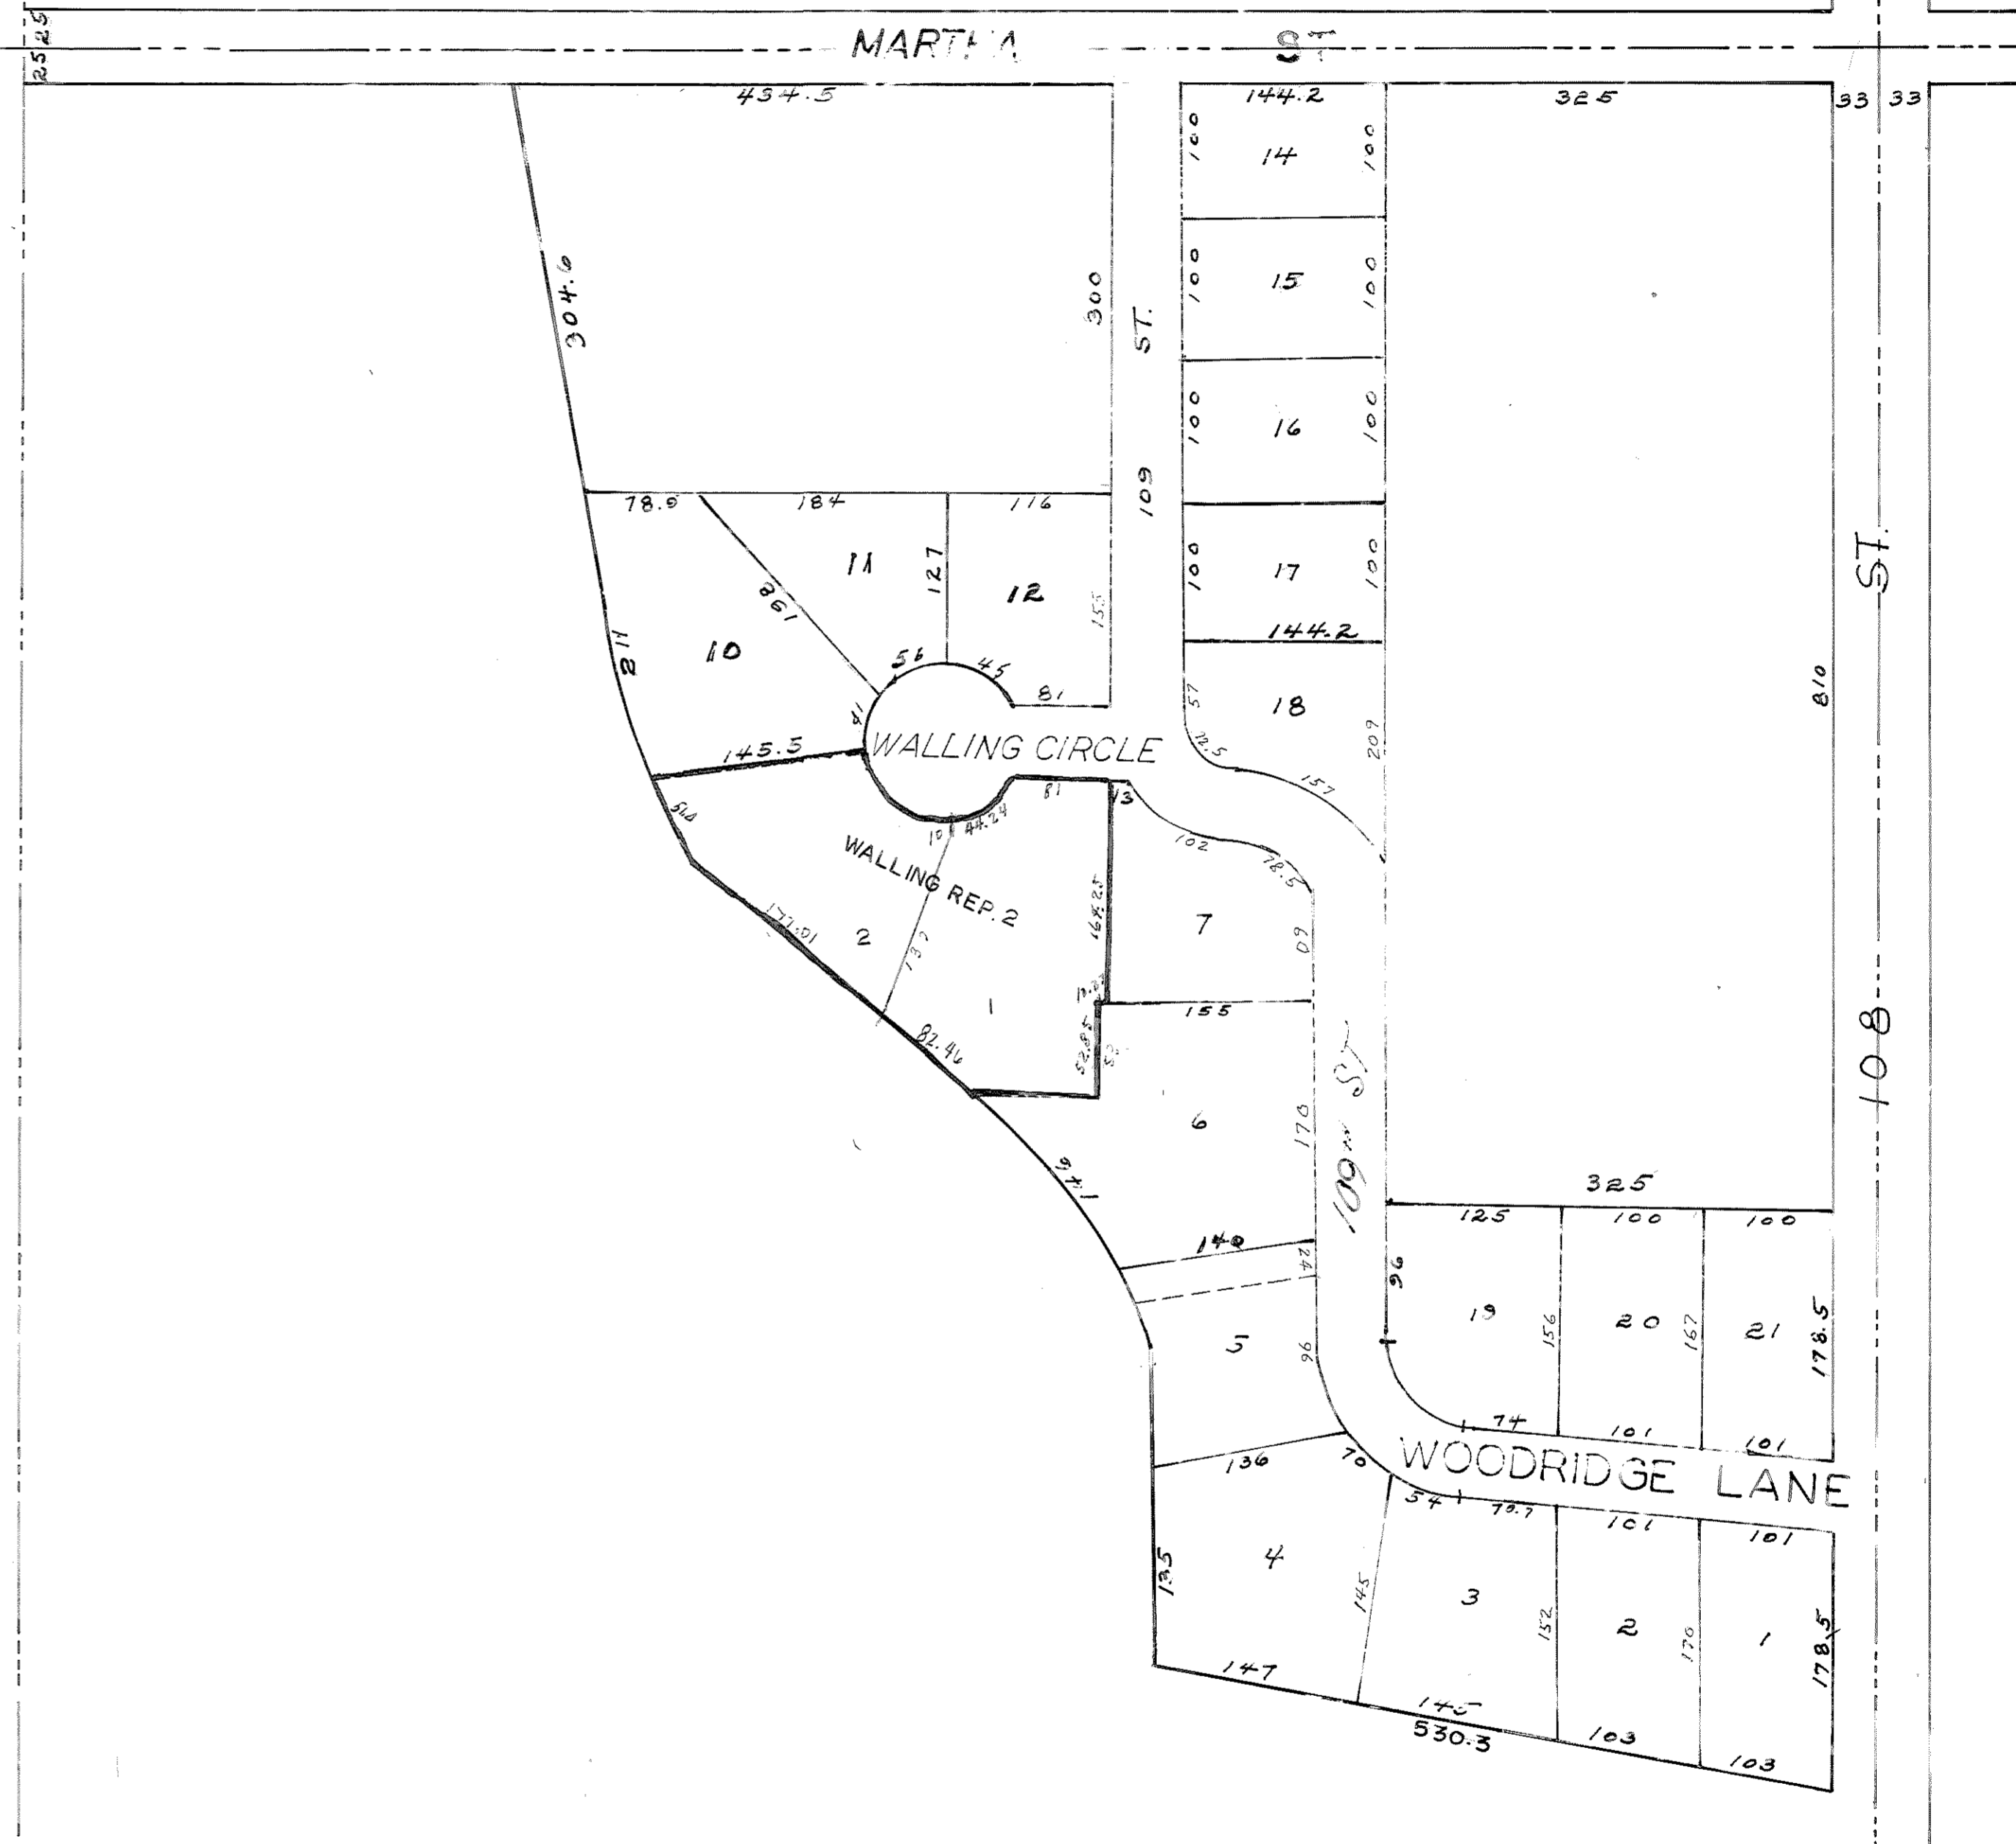

ROCKBROOK PLACE

60 & 57

MARTHA ST

CENTER ST

WALLING ADDITION REPLAT

1/2 SE 1/4 SEC. 29-15-12

980

868