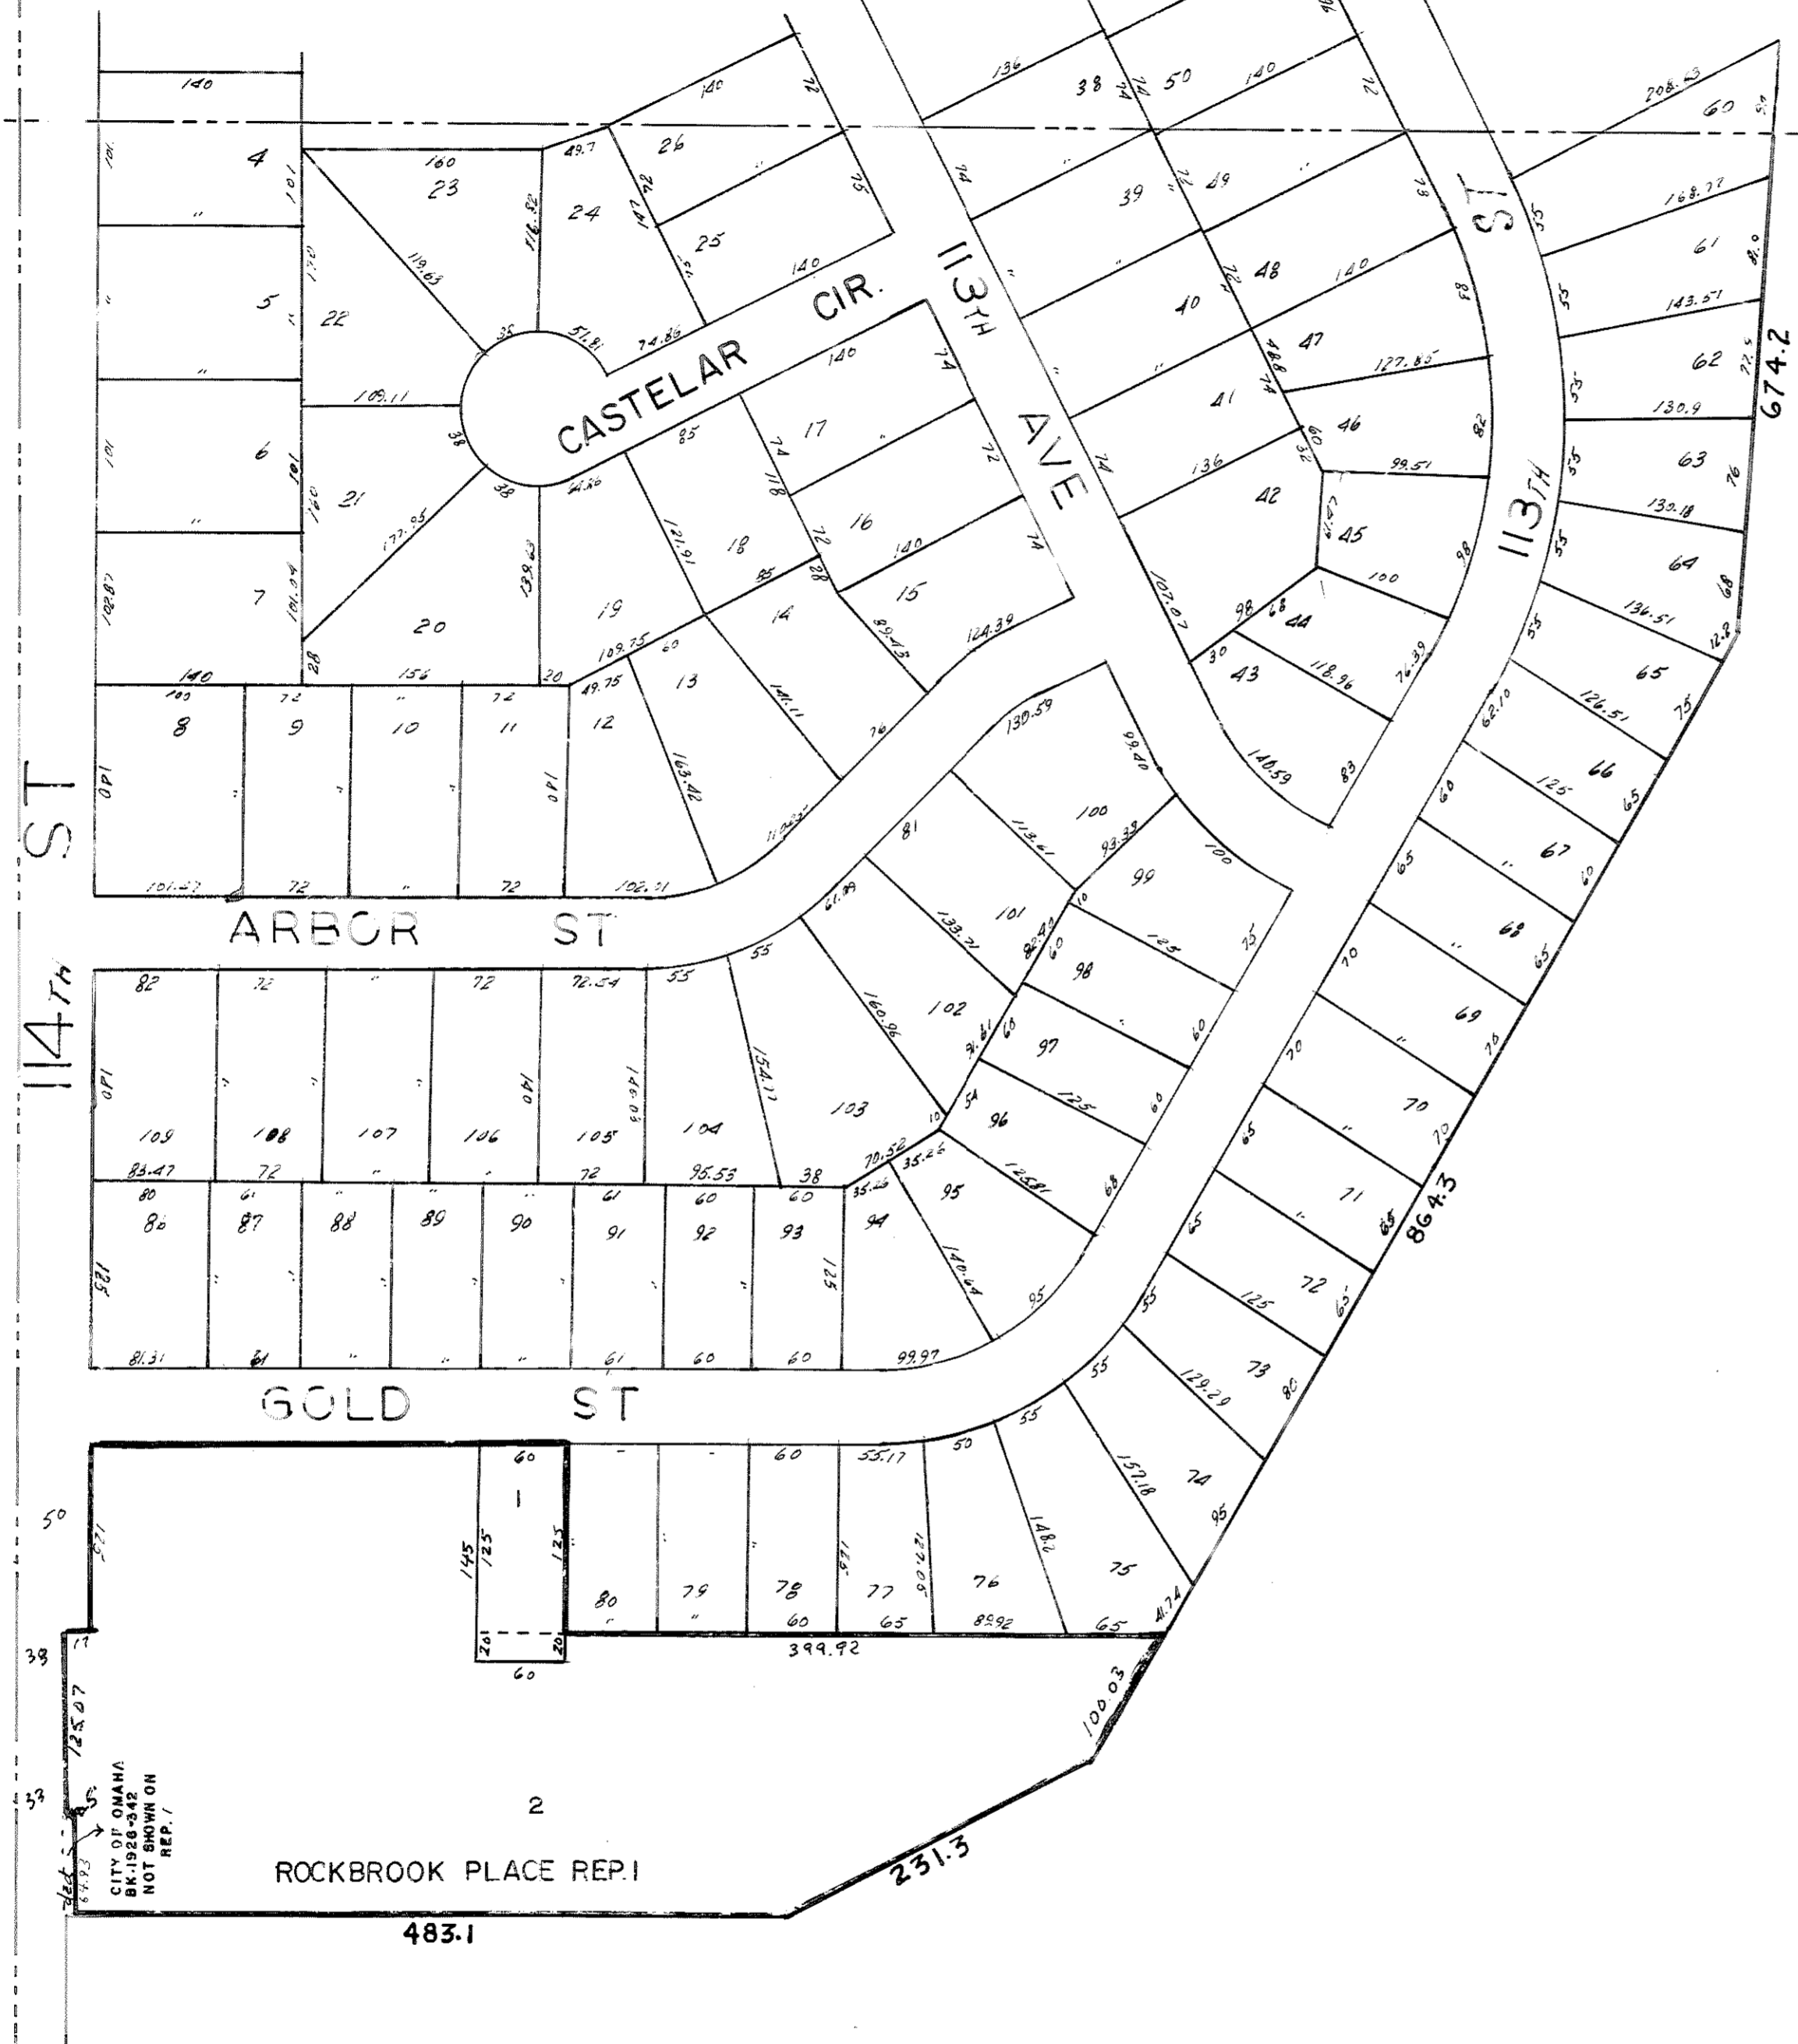

ROCKBROOK PLACE

60 & 57

MARTHA ST

CENTER ST

WALLING ADDITION REPLAT

1/2 SE 1/4 SEC. 29-15-12

980

868