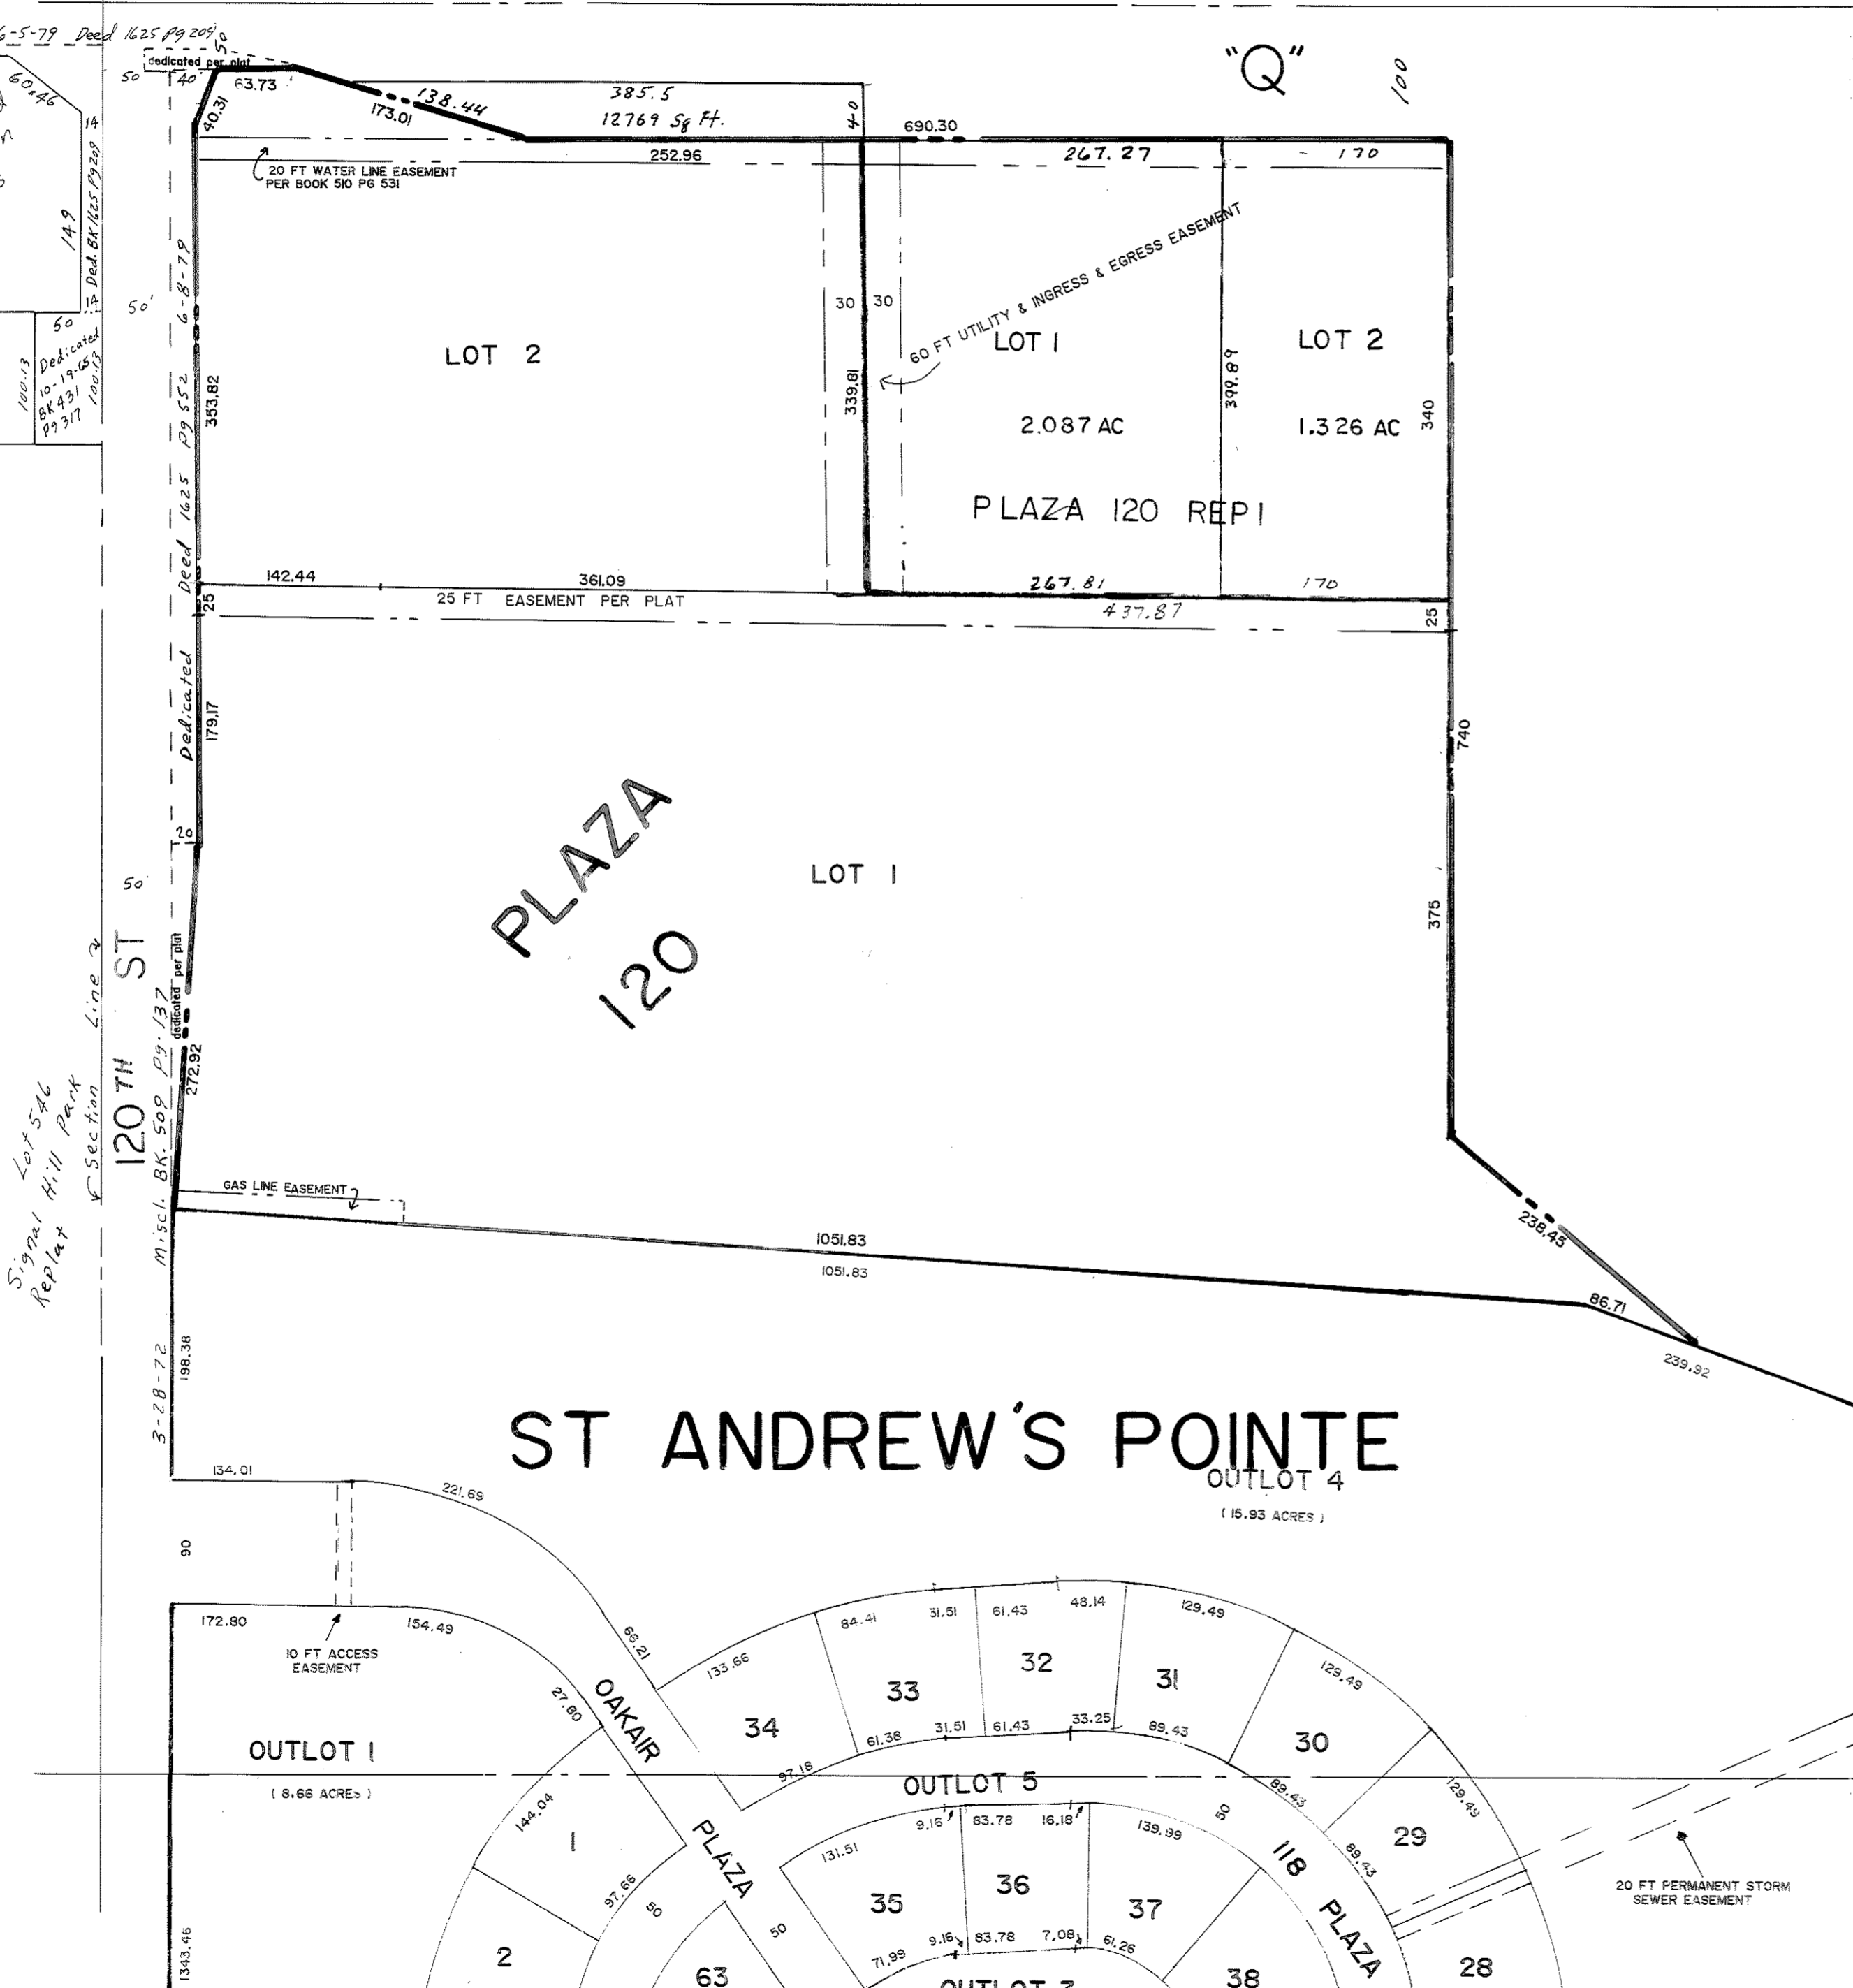

ROXBURY ADD

ST

Lot 300
Lot 301

10 73

INTERSTATE HIGHWAY 80 R.O.W.

196

STANDARD BLUE PRINT, DMAHA 020364