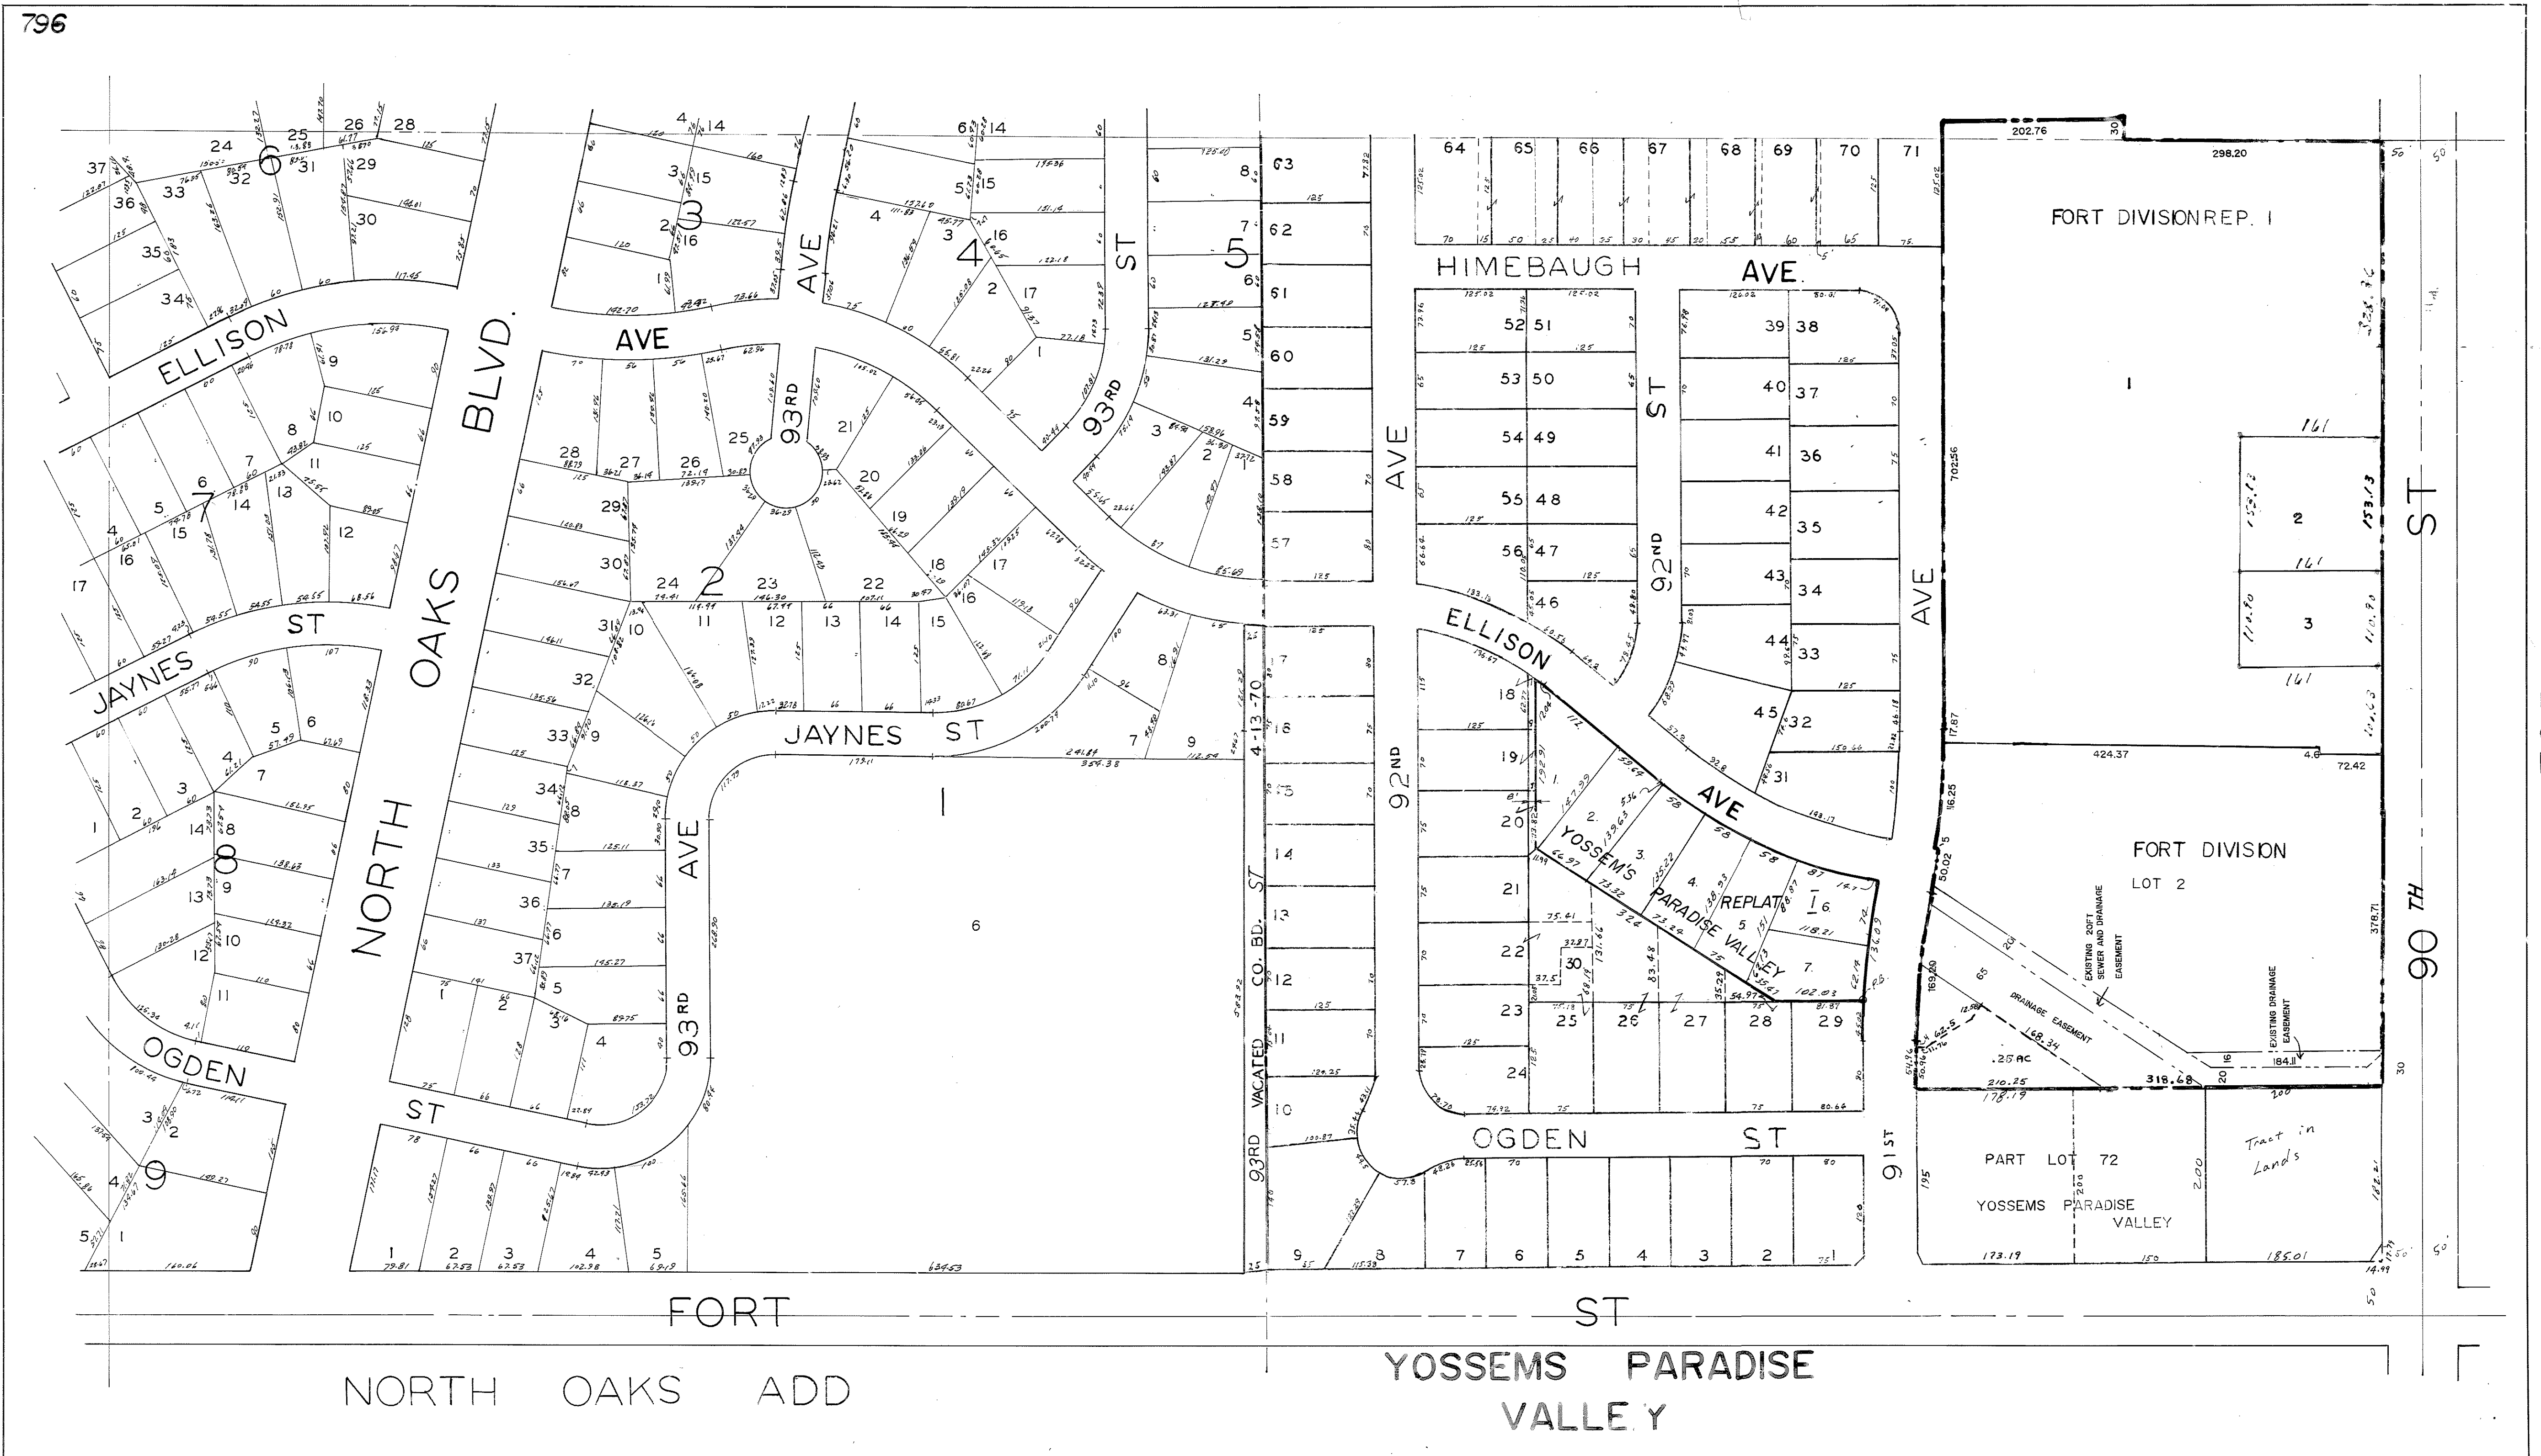

907

795

FORT ST
NORTH OAKS ADD

YOSSEMS PARADISE VALLEY

S1/2 SW1/4 34-16-12