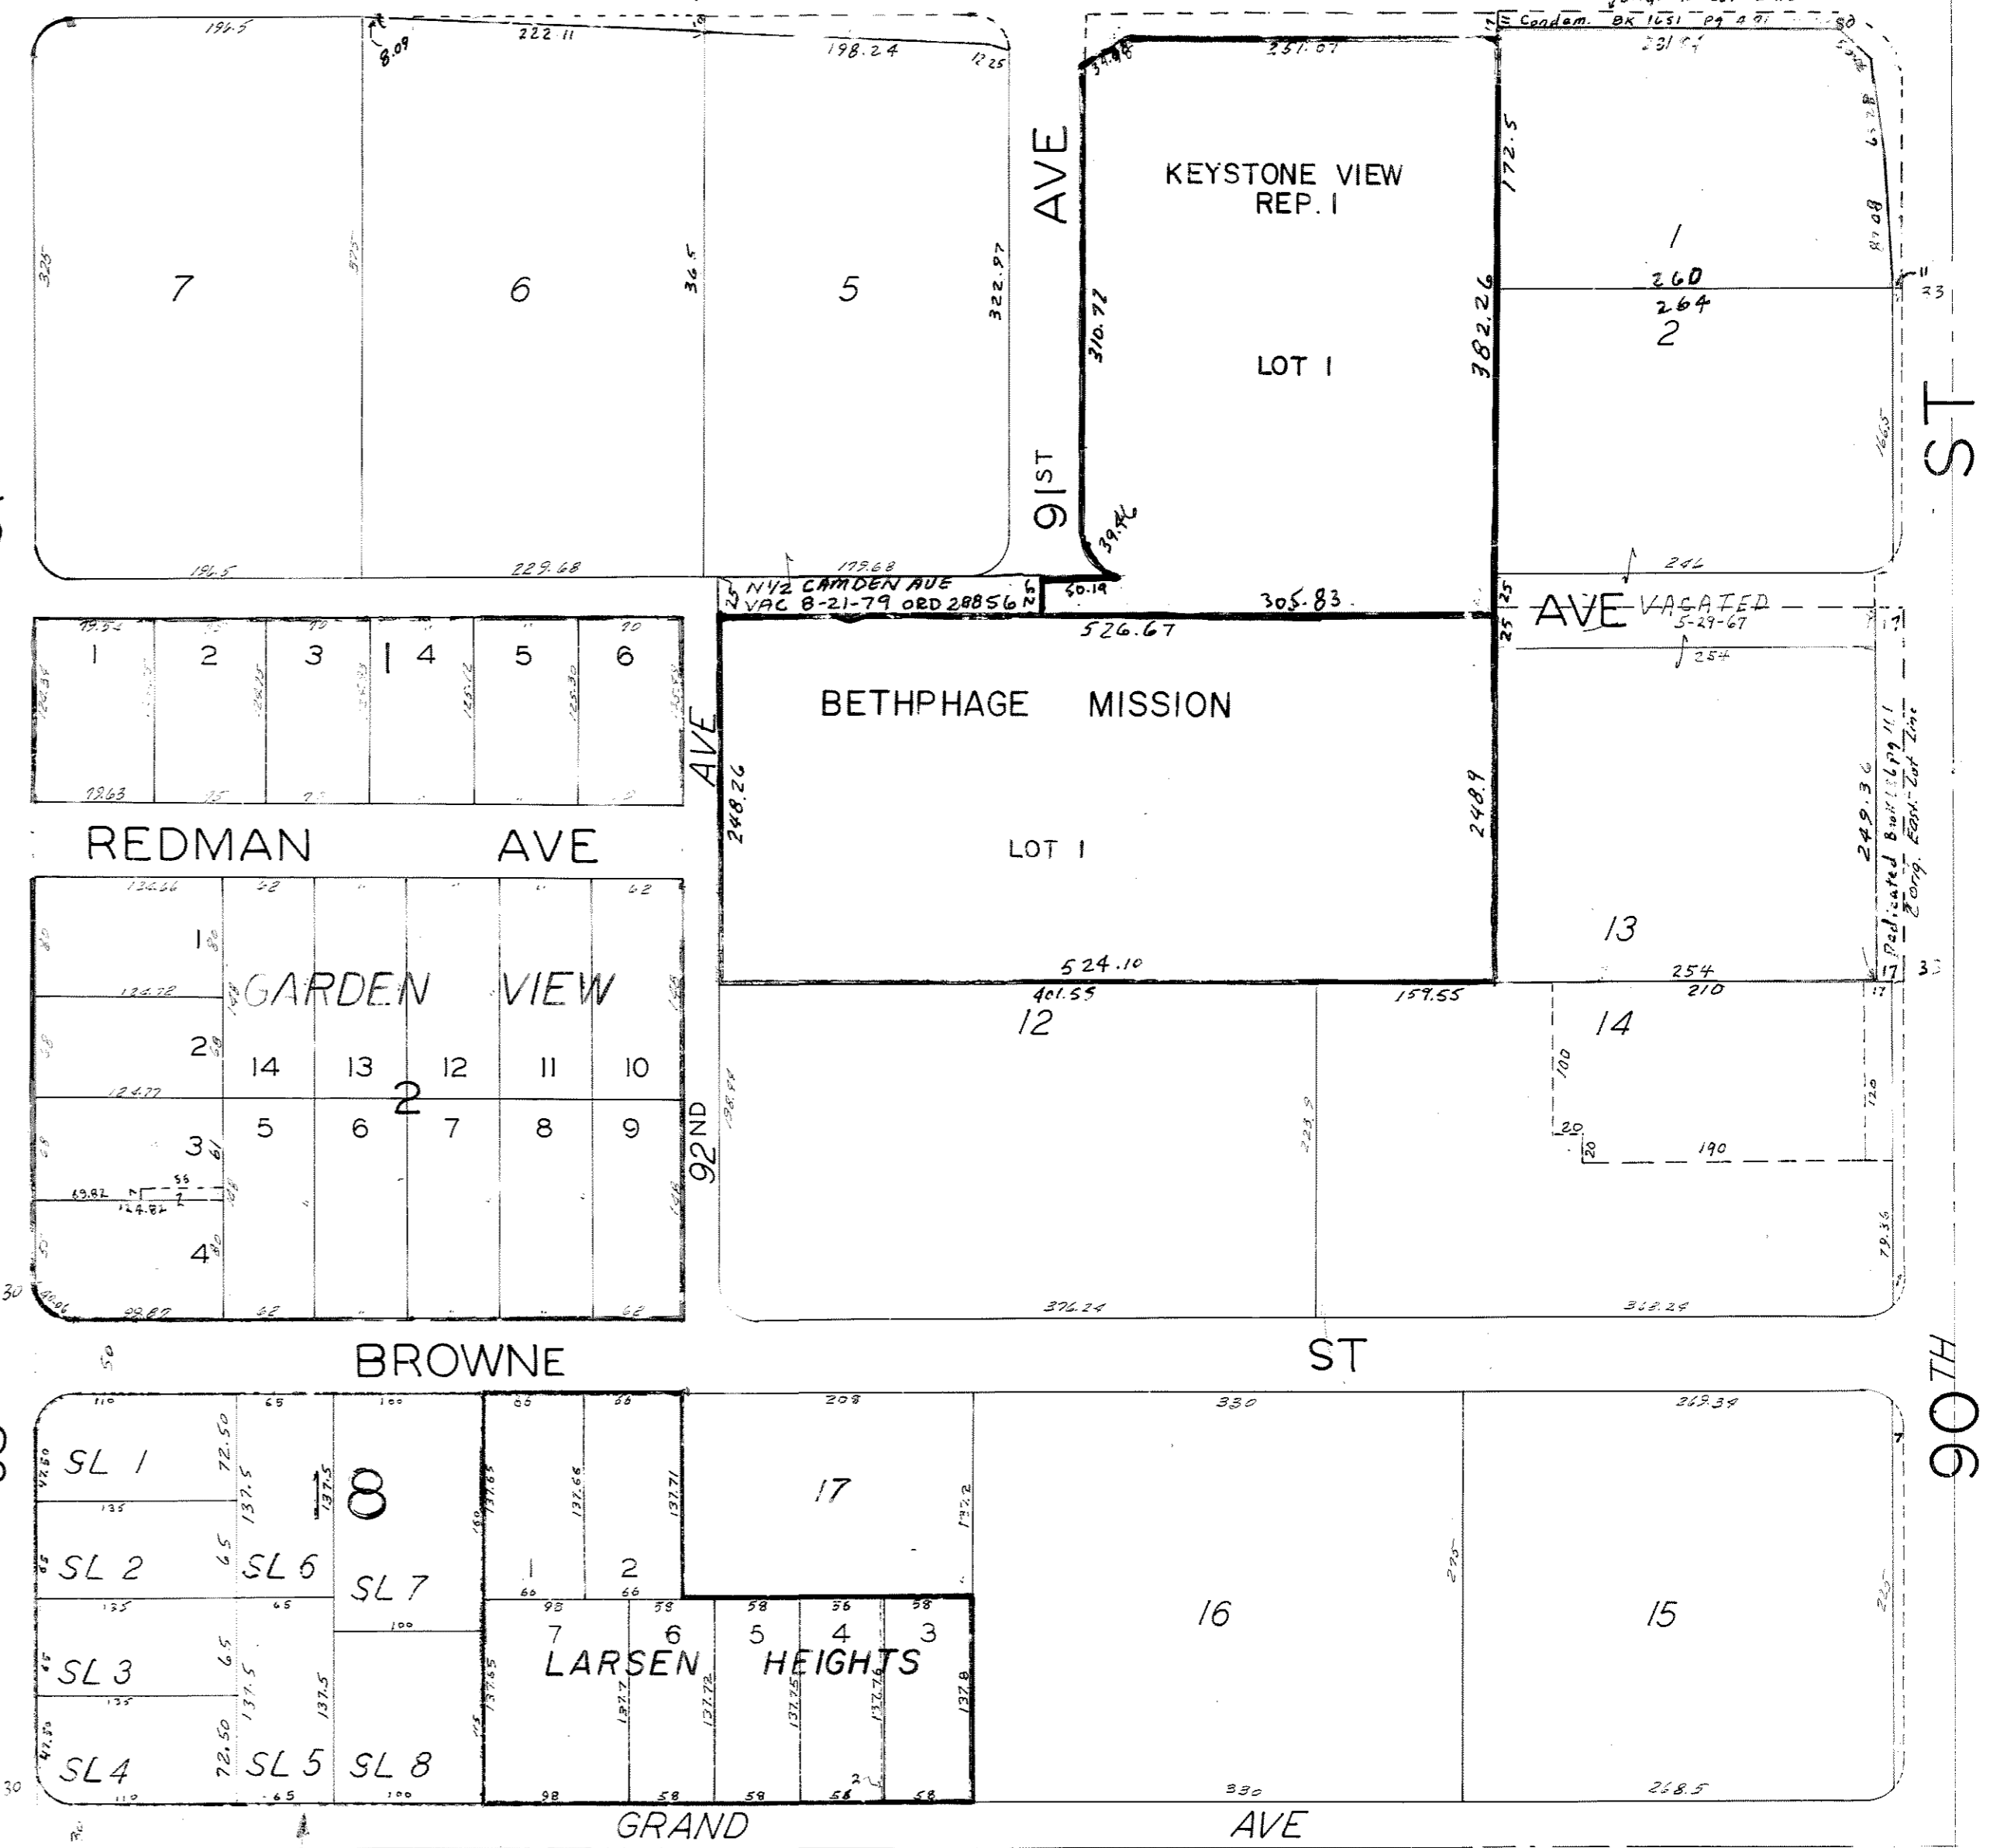

KEYSTONE VIEW ADD

FORT ST

ST

TOMAHAWK HILLS

KEYSTONE VIEW REP. I

LOT I

BETHPHAGE MISSION

LOT I

REDMAN AVE

GARDEN VIEW

BROWNE ST

GRAND AVE

REPLAT LOT 18

KESTONE VIEW

905

793

GOLDEN HILLS

TOMAHAWK HILLS 2nd. ADD.