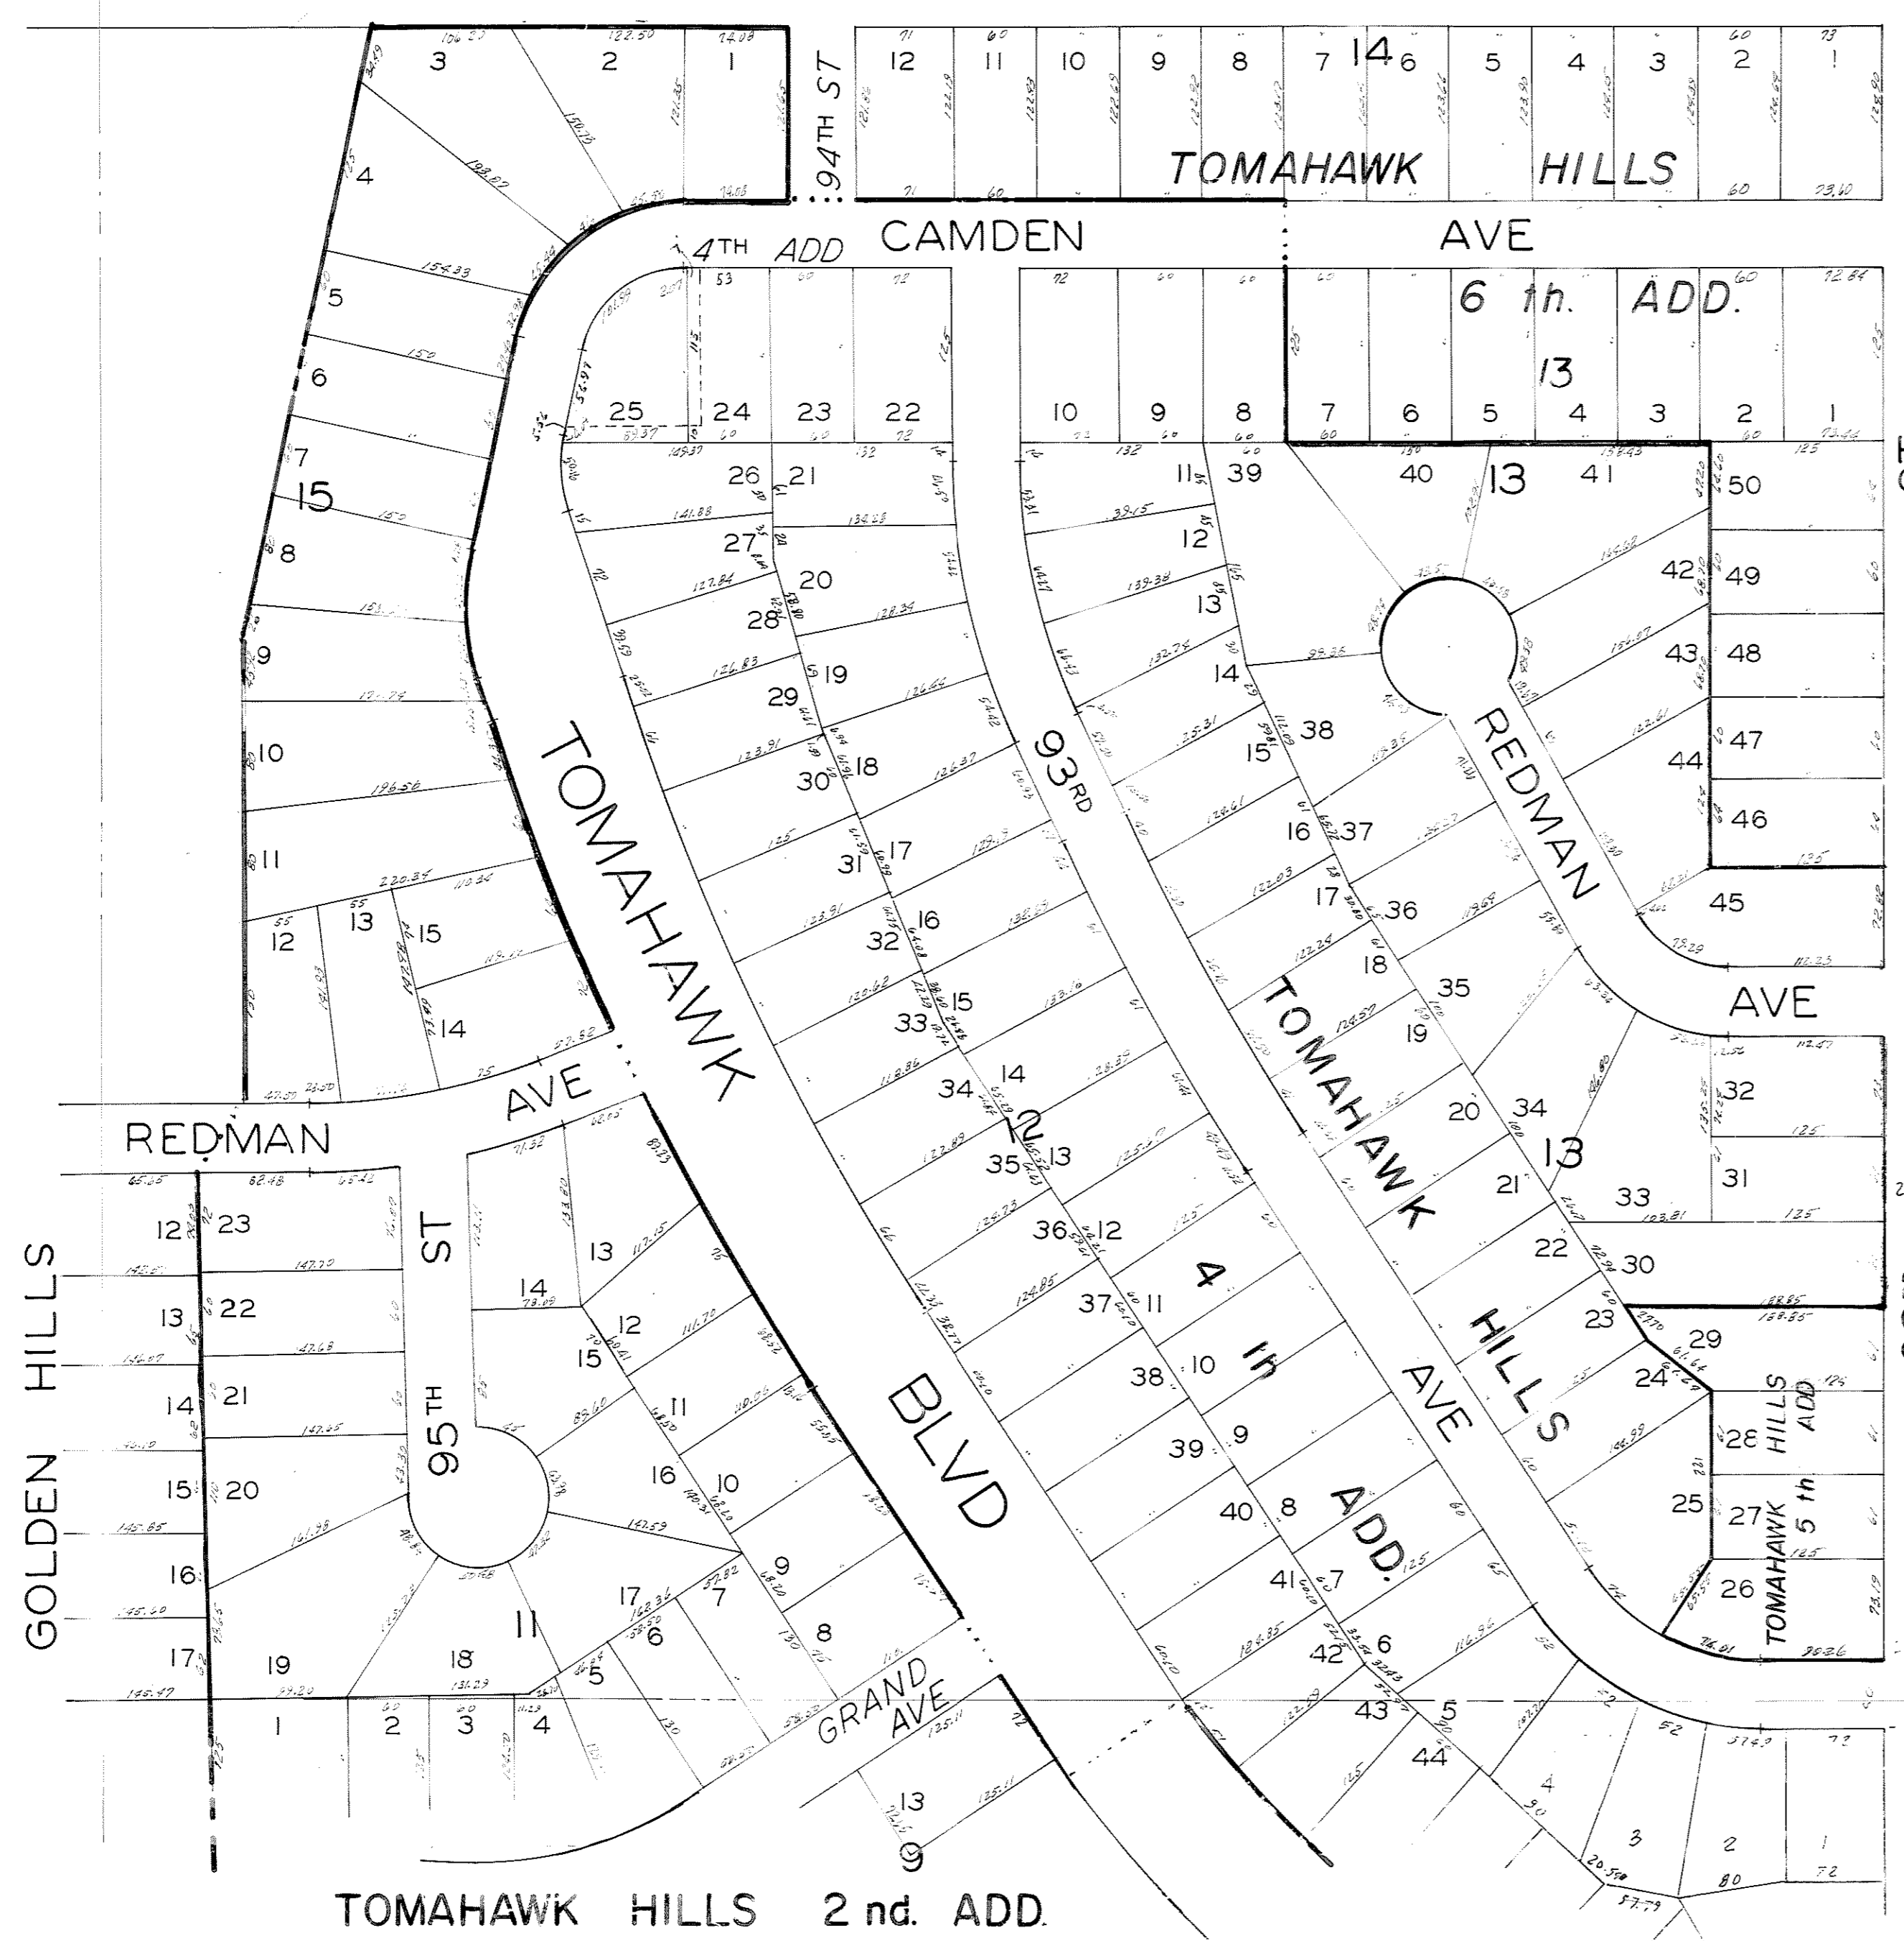

KEYSTONE VIEW ADD

FORT ST

ST

TOMAHAWK HILLS

KEYSTONE VIEW REP. I

LOT I

BETHPHAGE MISSION

LOT I

REDMAN AVE

GARDEN VIEW

BROWNE ST

GRAND AVE

REPLAT LOT 18

KESTONE VIEW

905

793

GOLDEN HILLS

TOMAHAWK HILLS 2nd. ADD.