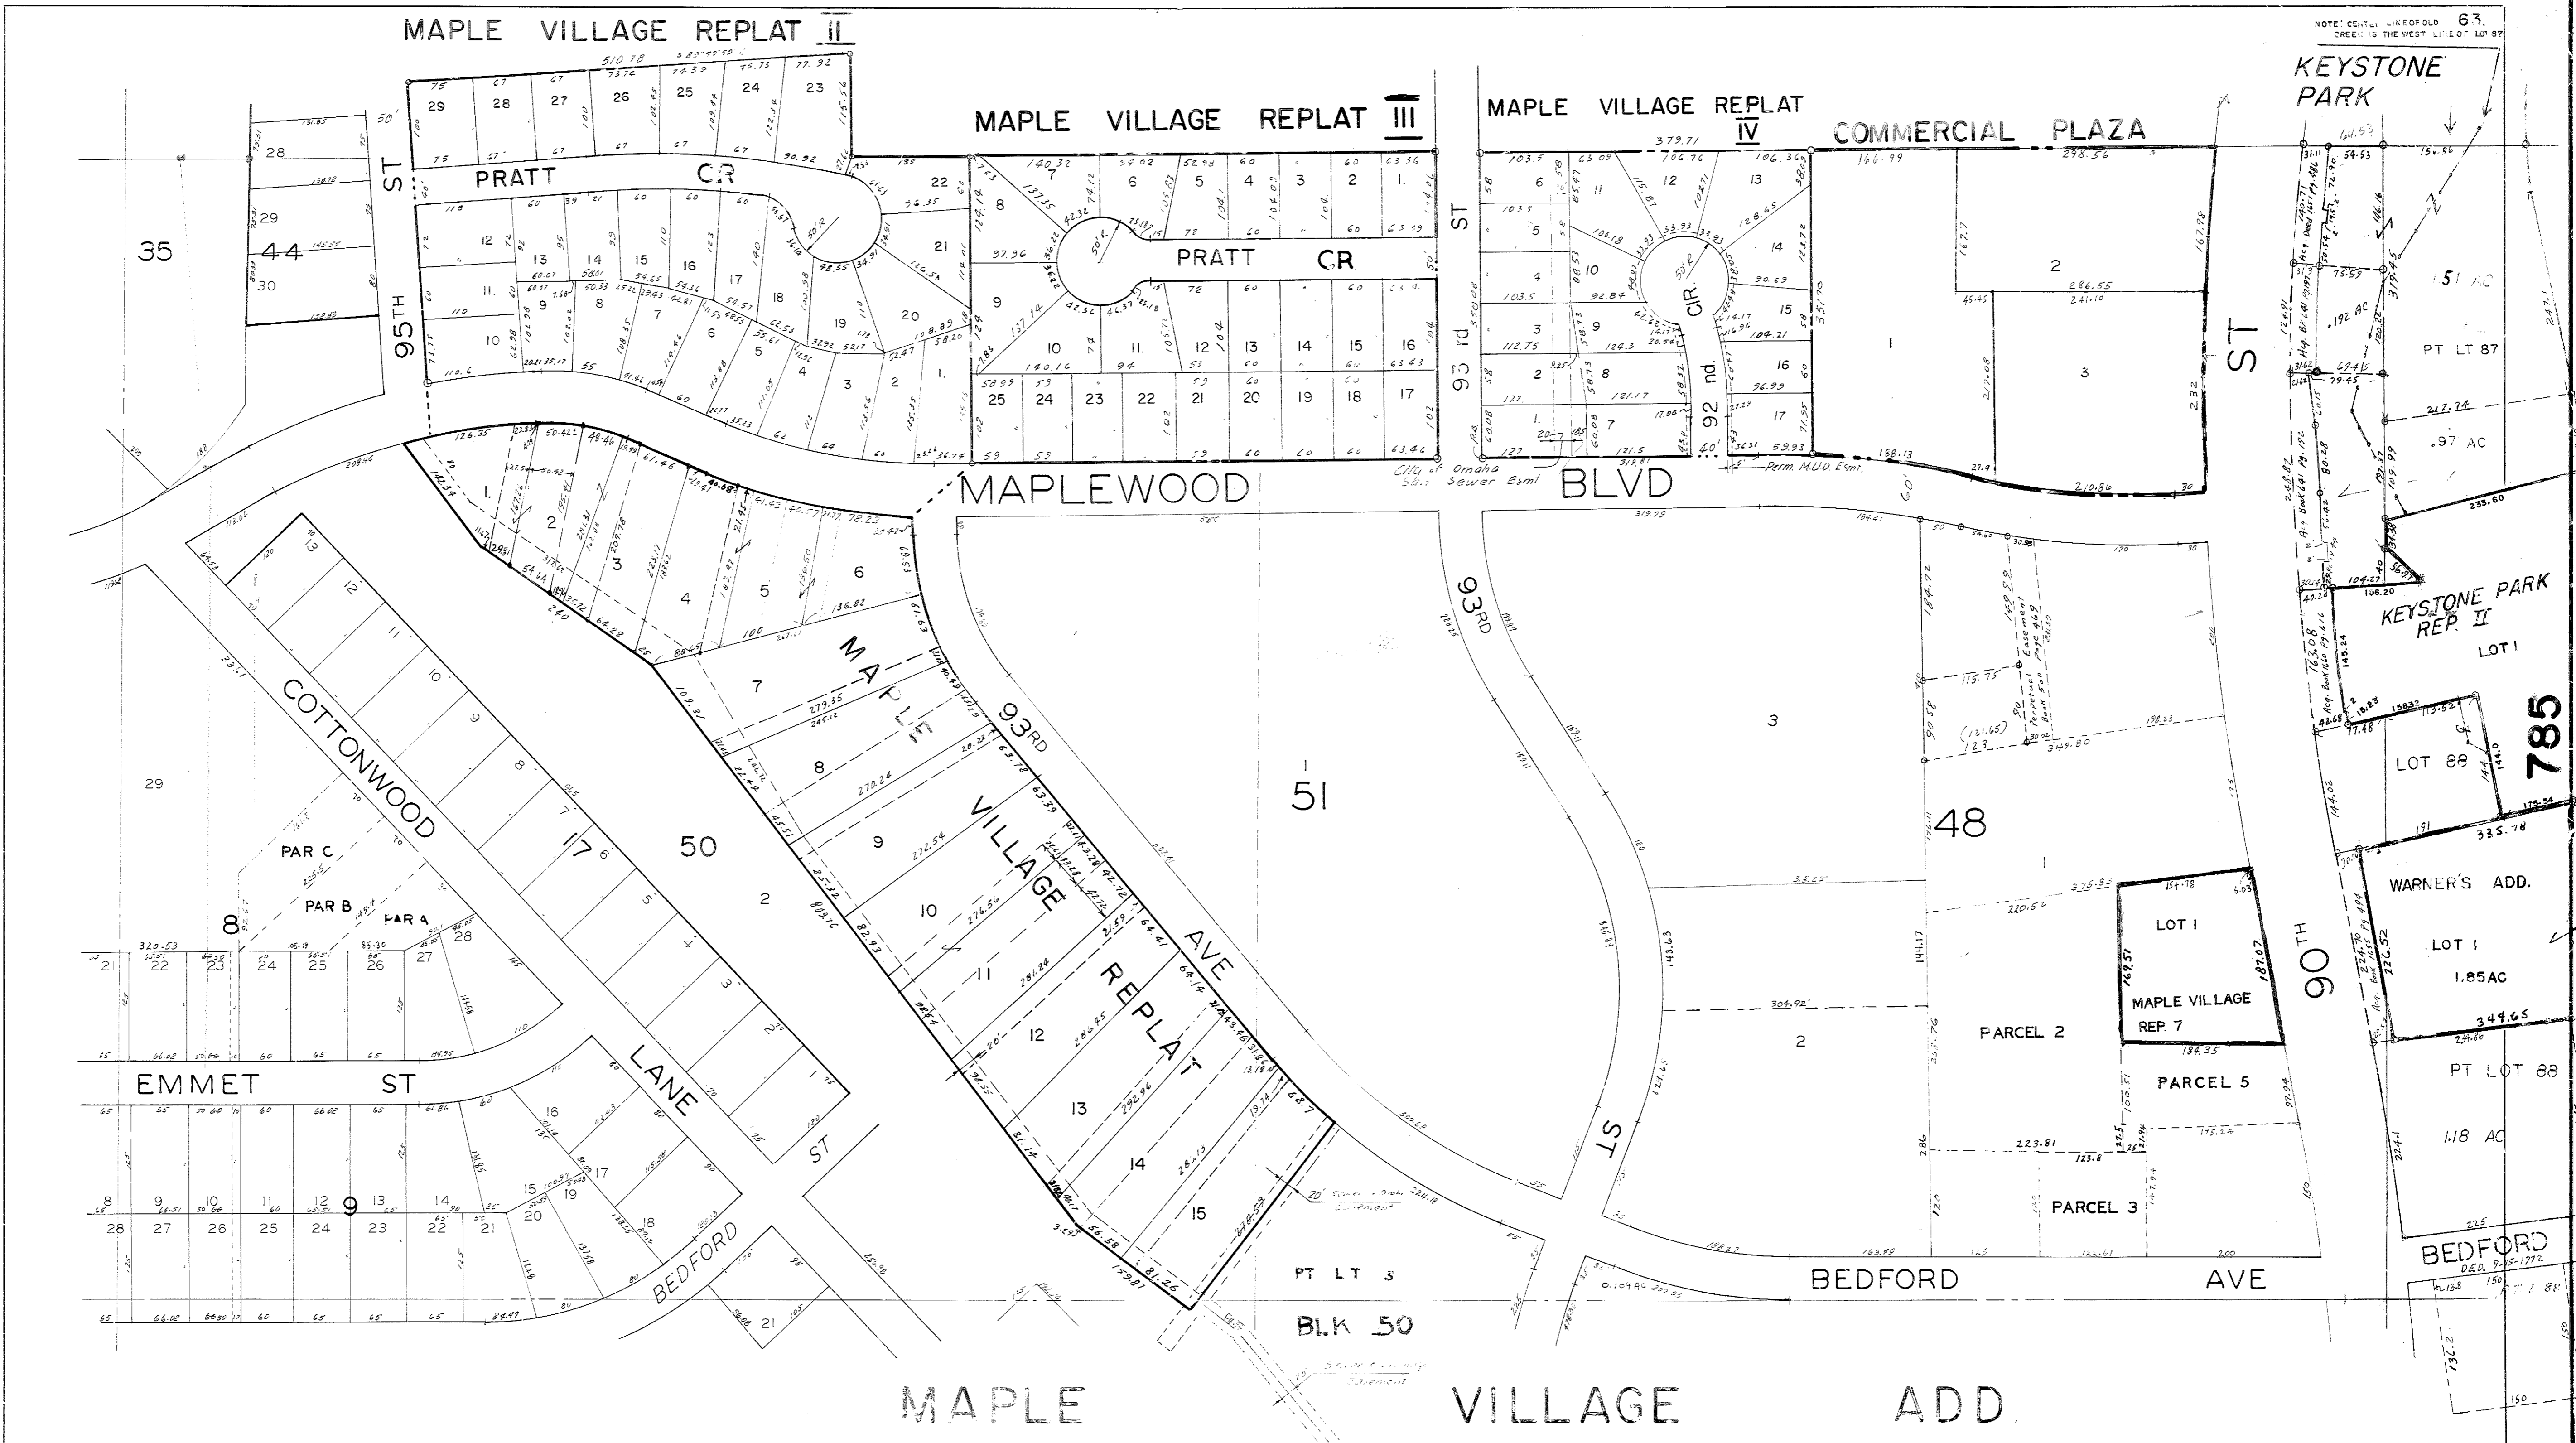

MAPLE VILLAGE REPLAT II

MAPLE VILLAGE REPLAT III

MAPLE VILLAGE REPLAT IV

COMMERCIAL PLAZA

KEYSTONE PARK

NOTE: CENTER LINE OF OLD CREEK IS THE WEST LINE OF LOT 87

897

MAPLEWOOD

BLVD

COTTONWOOD

MAPLE

VILLAGE REPLAT

AVE

EMMET ST

LANE

BEDFORD

PT LT 3  
BLK 50

BEDFORD

AVE

MAPLE

VILLAGE

ADD