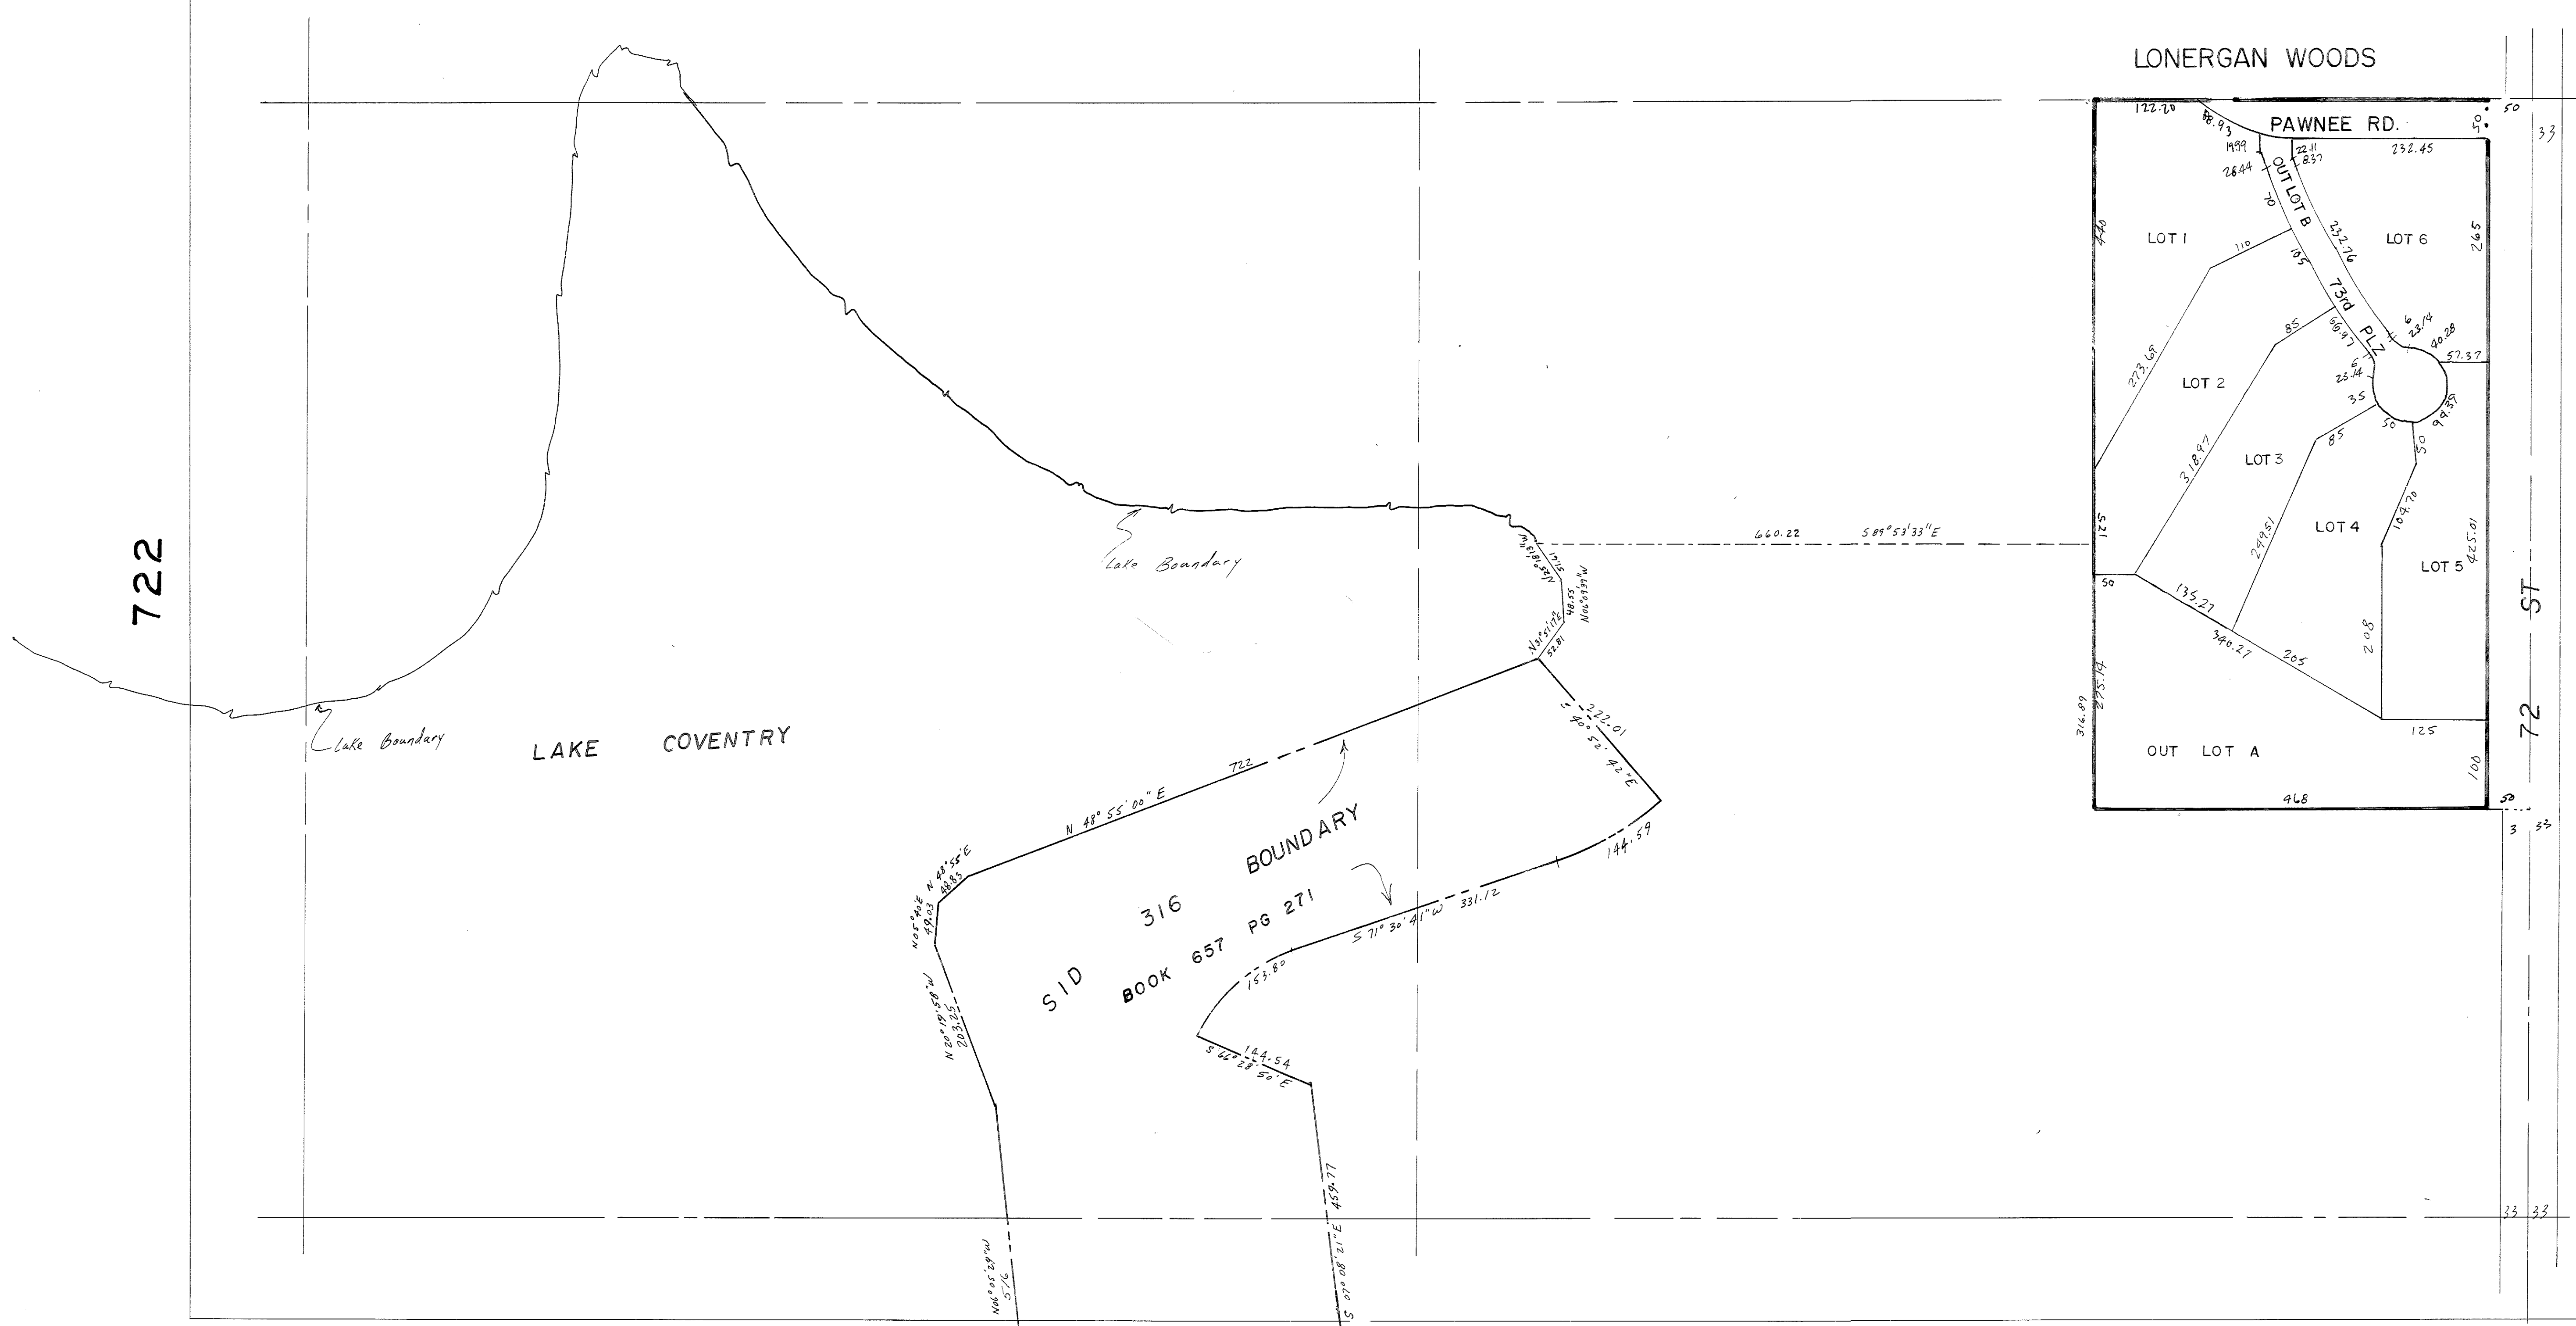

723

721

722

LONERGAN WOODS

LAKE COVENTRY

SID 316 BOUNDARY  
BOOK 657 PG 271

PAWNEE RD.

LOT 1  
LOT 2  
LOT 3  
LOT 4  
LOT 5  
LOT 6  
OUT LOT A

N 1/2 NE 1/4 11-16-12

719

32-2