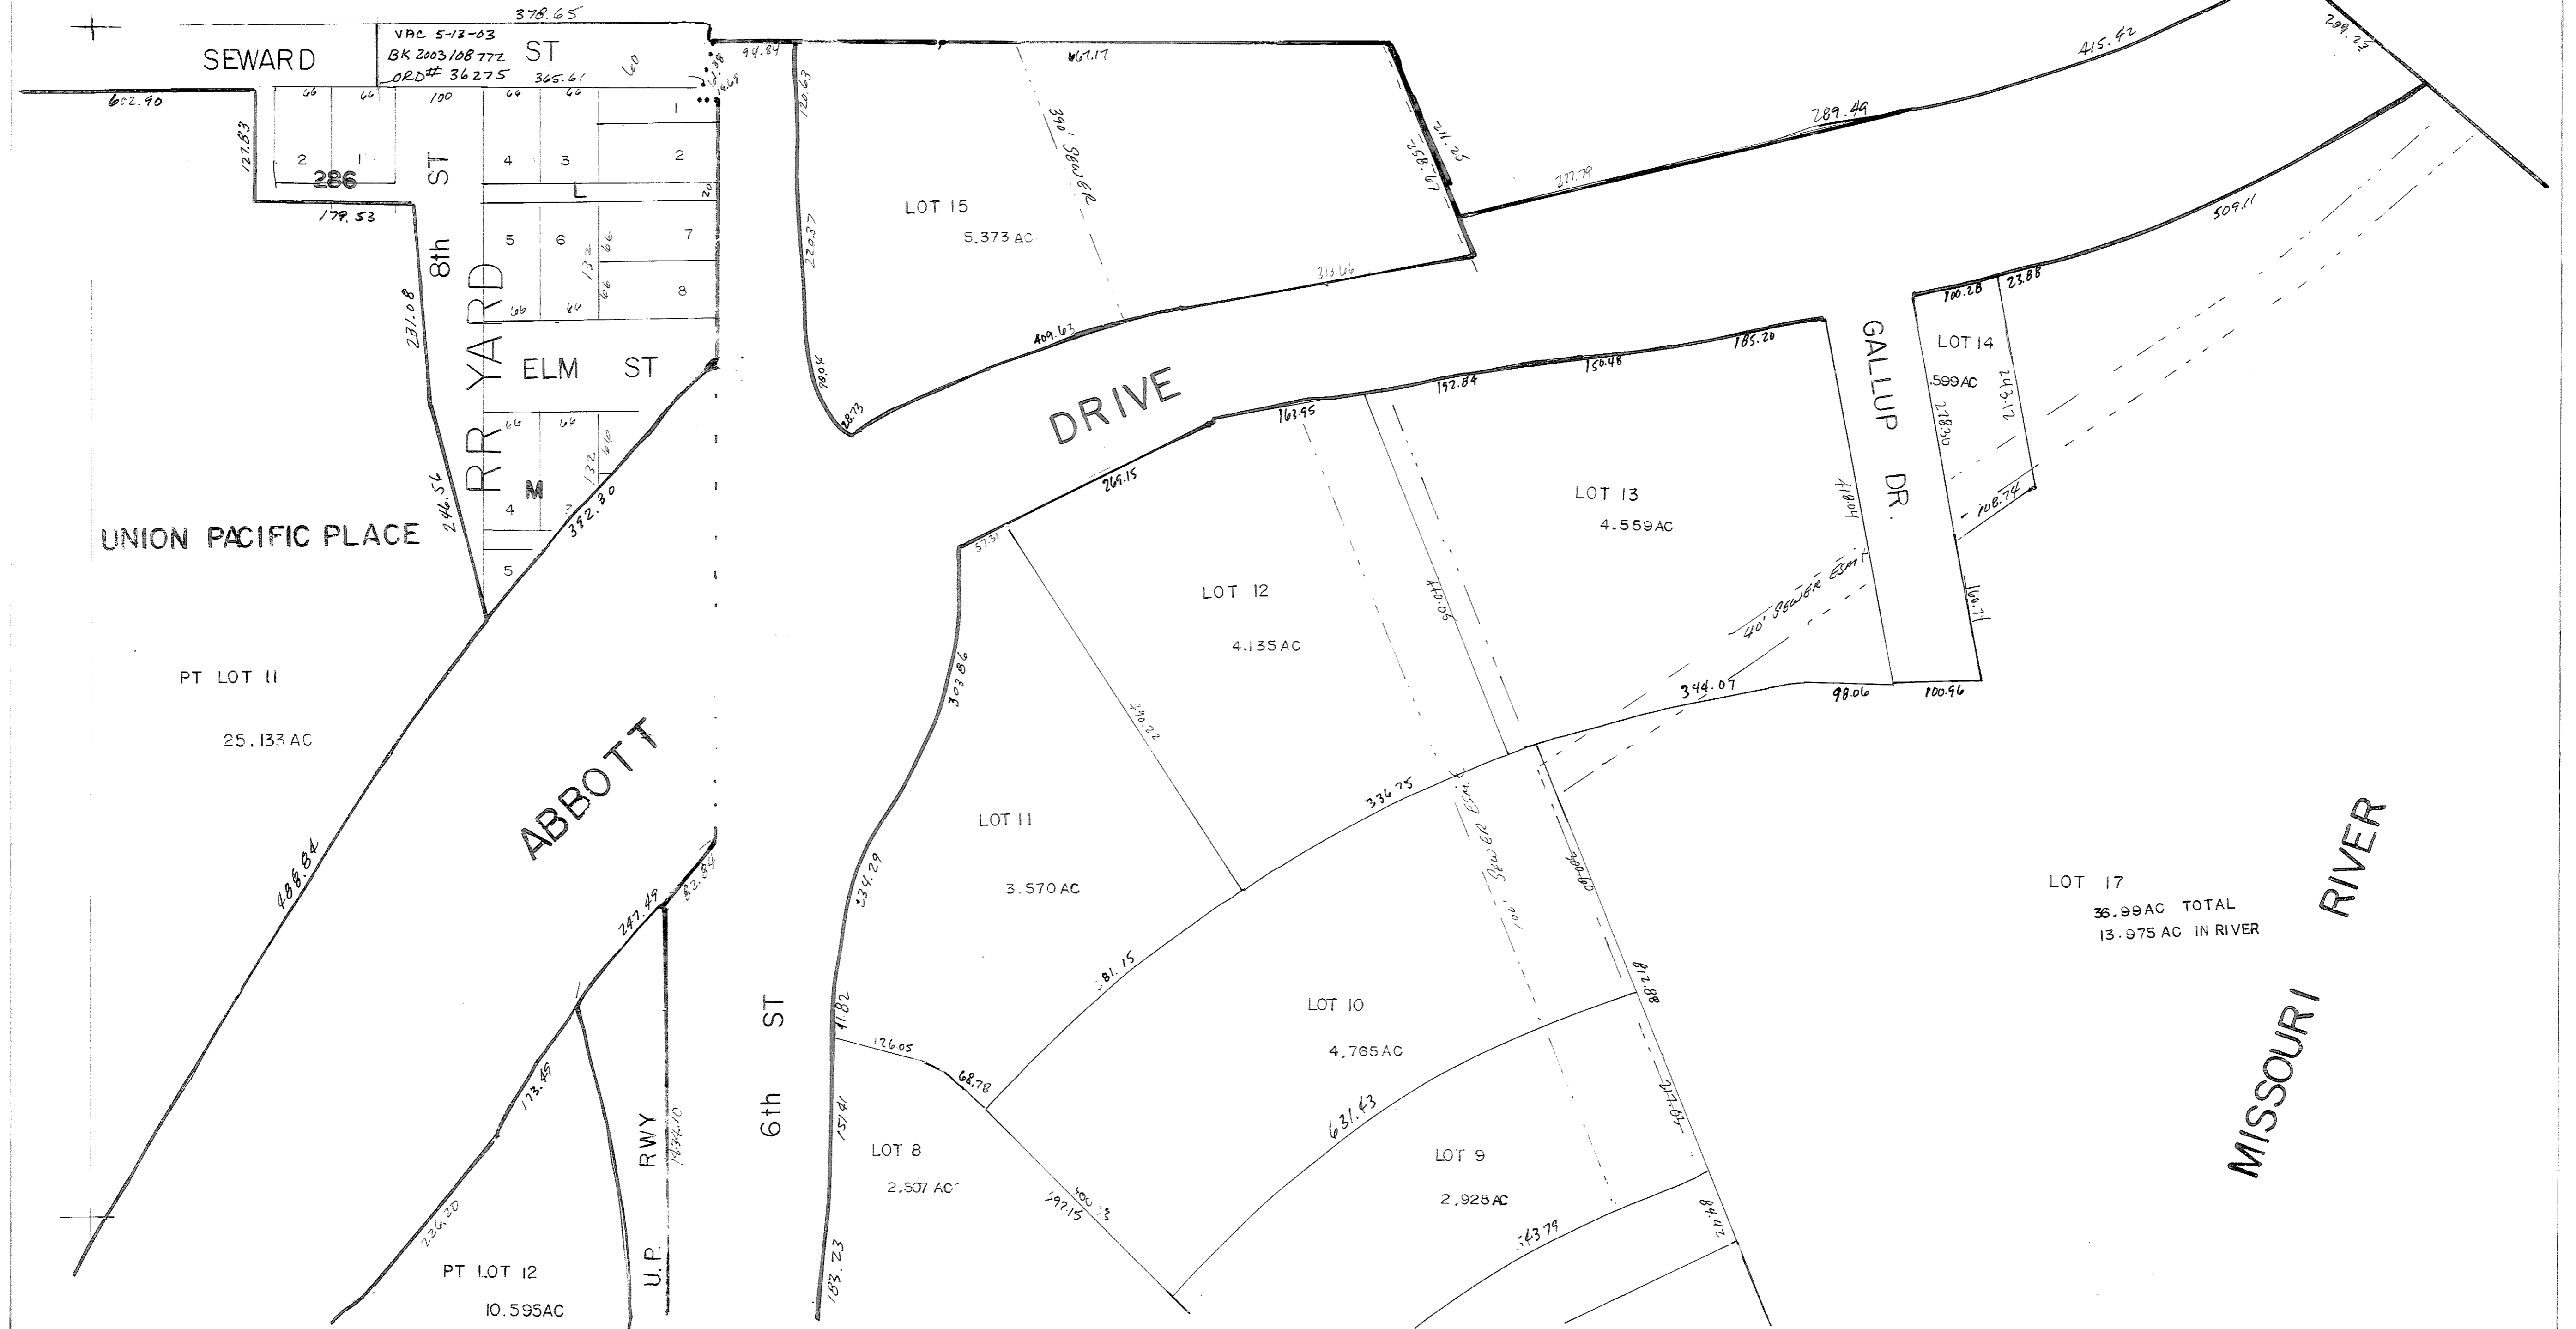

ORIGINAL CITY LOTS

GALLUP UNIVERSITY RIVERFRONT CAMPUS

131