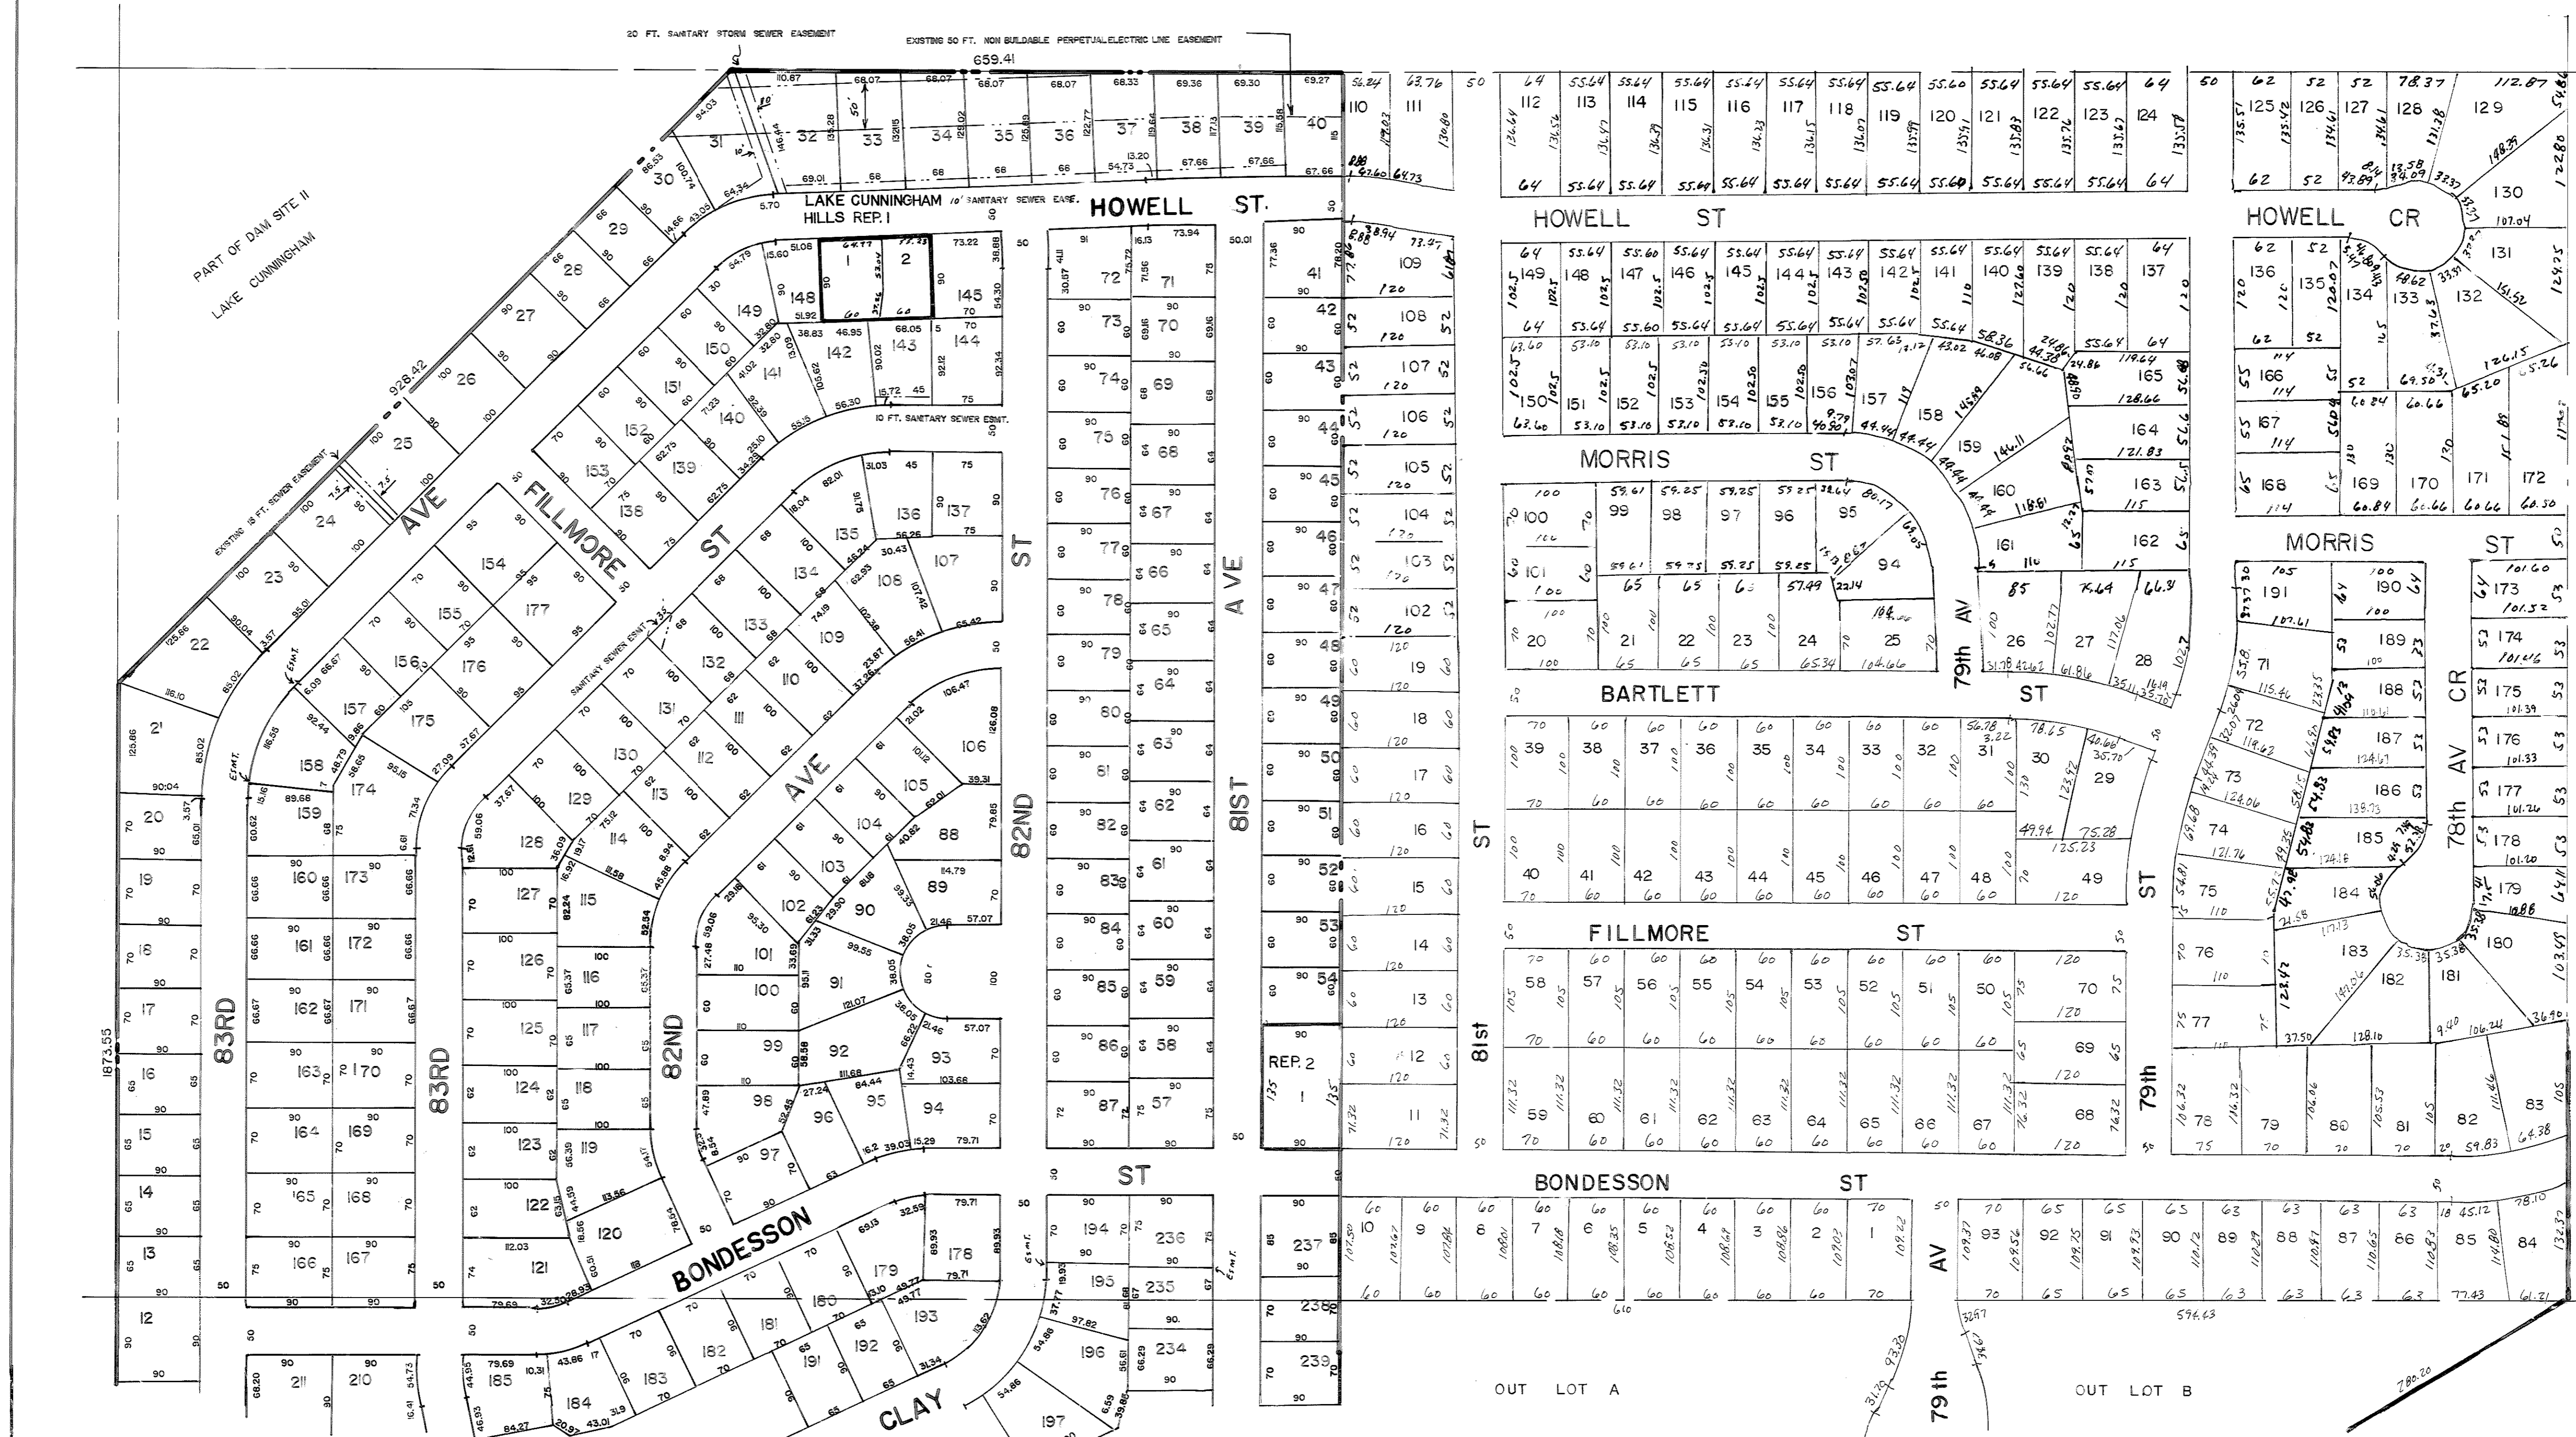

LAKE CUNNINGHAM HILLS

704

702

7-1

701

700

LAKE CUNNINGHAM RIDGE

N 1/2 SW 1/4 SEC. 23-16-12

OUT LOT A

OUT LOT B