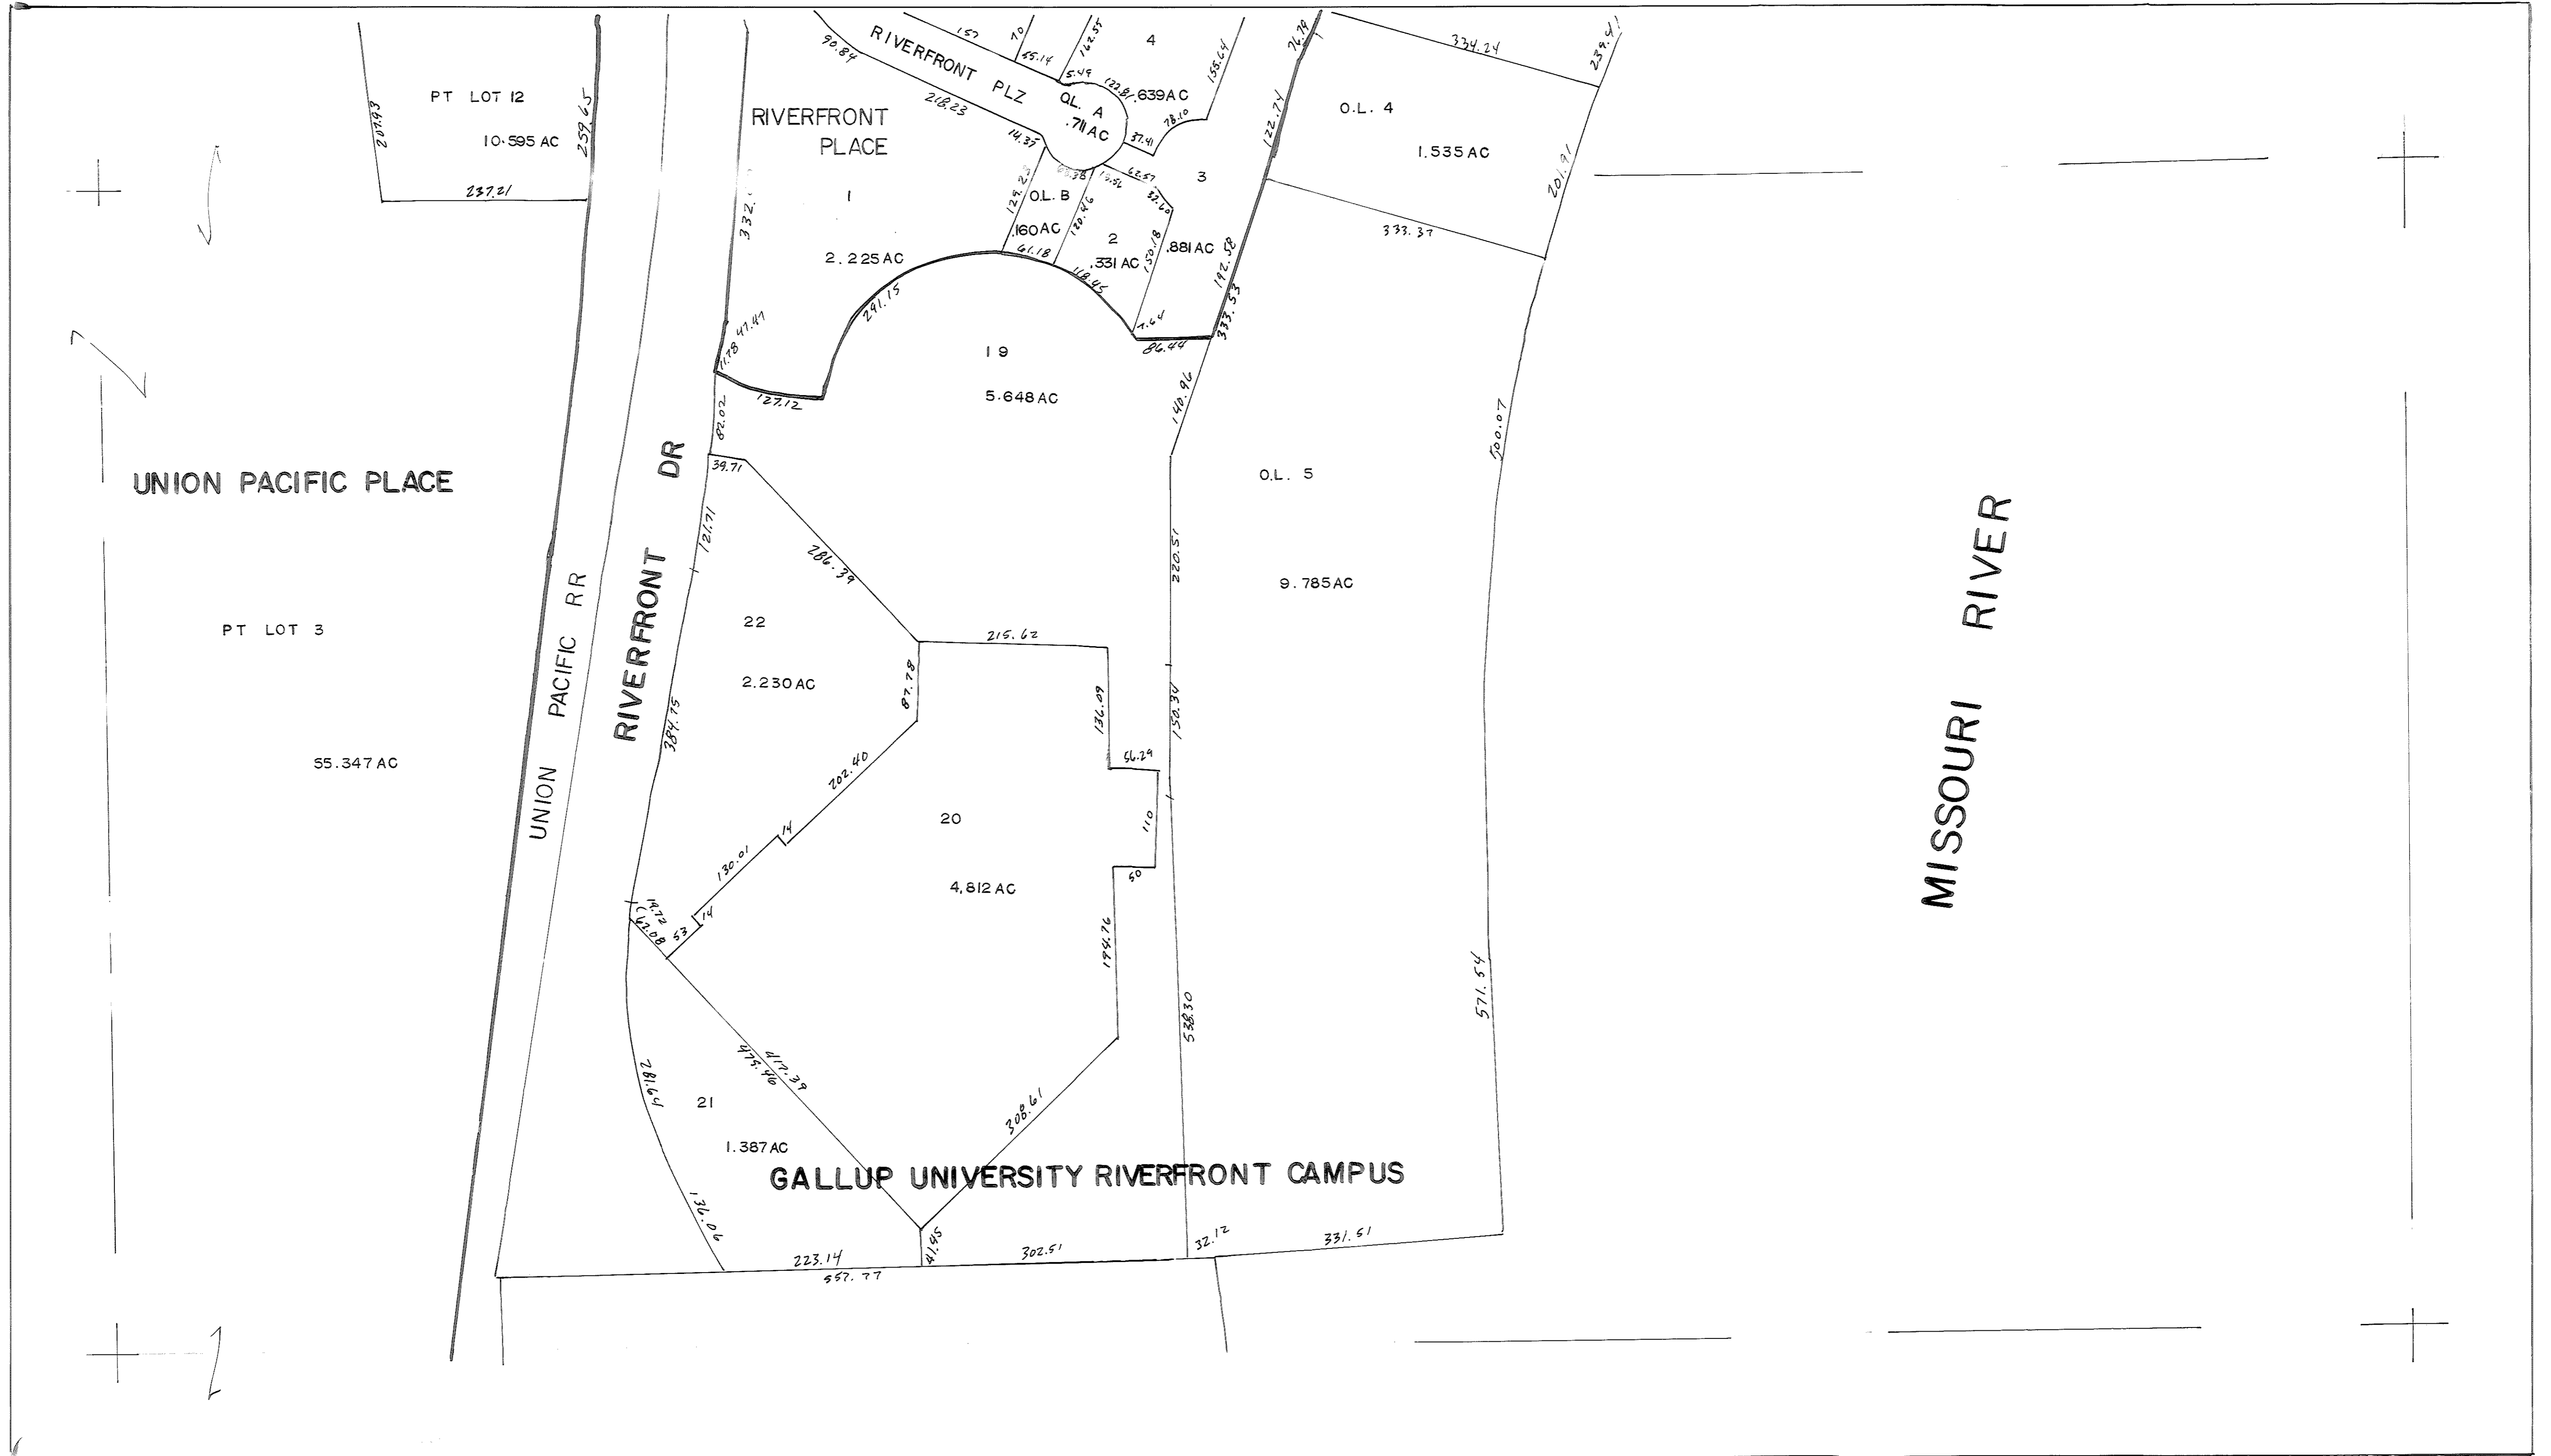

127

UNION PACIFIC PLACE

PT LOT 3

55.347 AC

PT LOT 12
10.595 AC

RIVERFRONT DR

RIVERFRONT PLACE

RIVERFRONT PLZ
QL. A
.71 AC

1
2.225 AC

19
5.648 AC

22
2.230 AC

20
4.812 AC

21
1.387 AC

GALLUP UNIVERSITY RIVERFRONT CAMPUS

O.L. 4
1.535 AC

O.L. 5
9.785 AC

MISSOURI RIVER