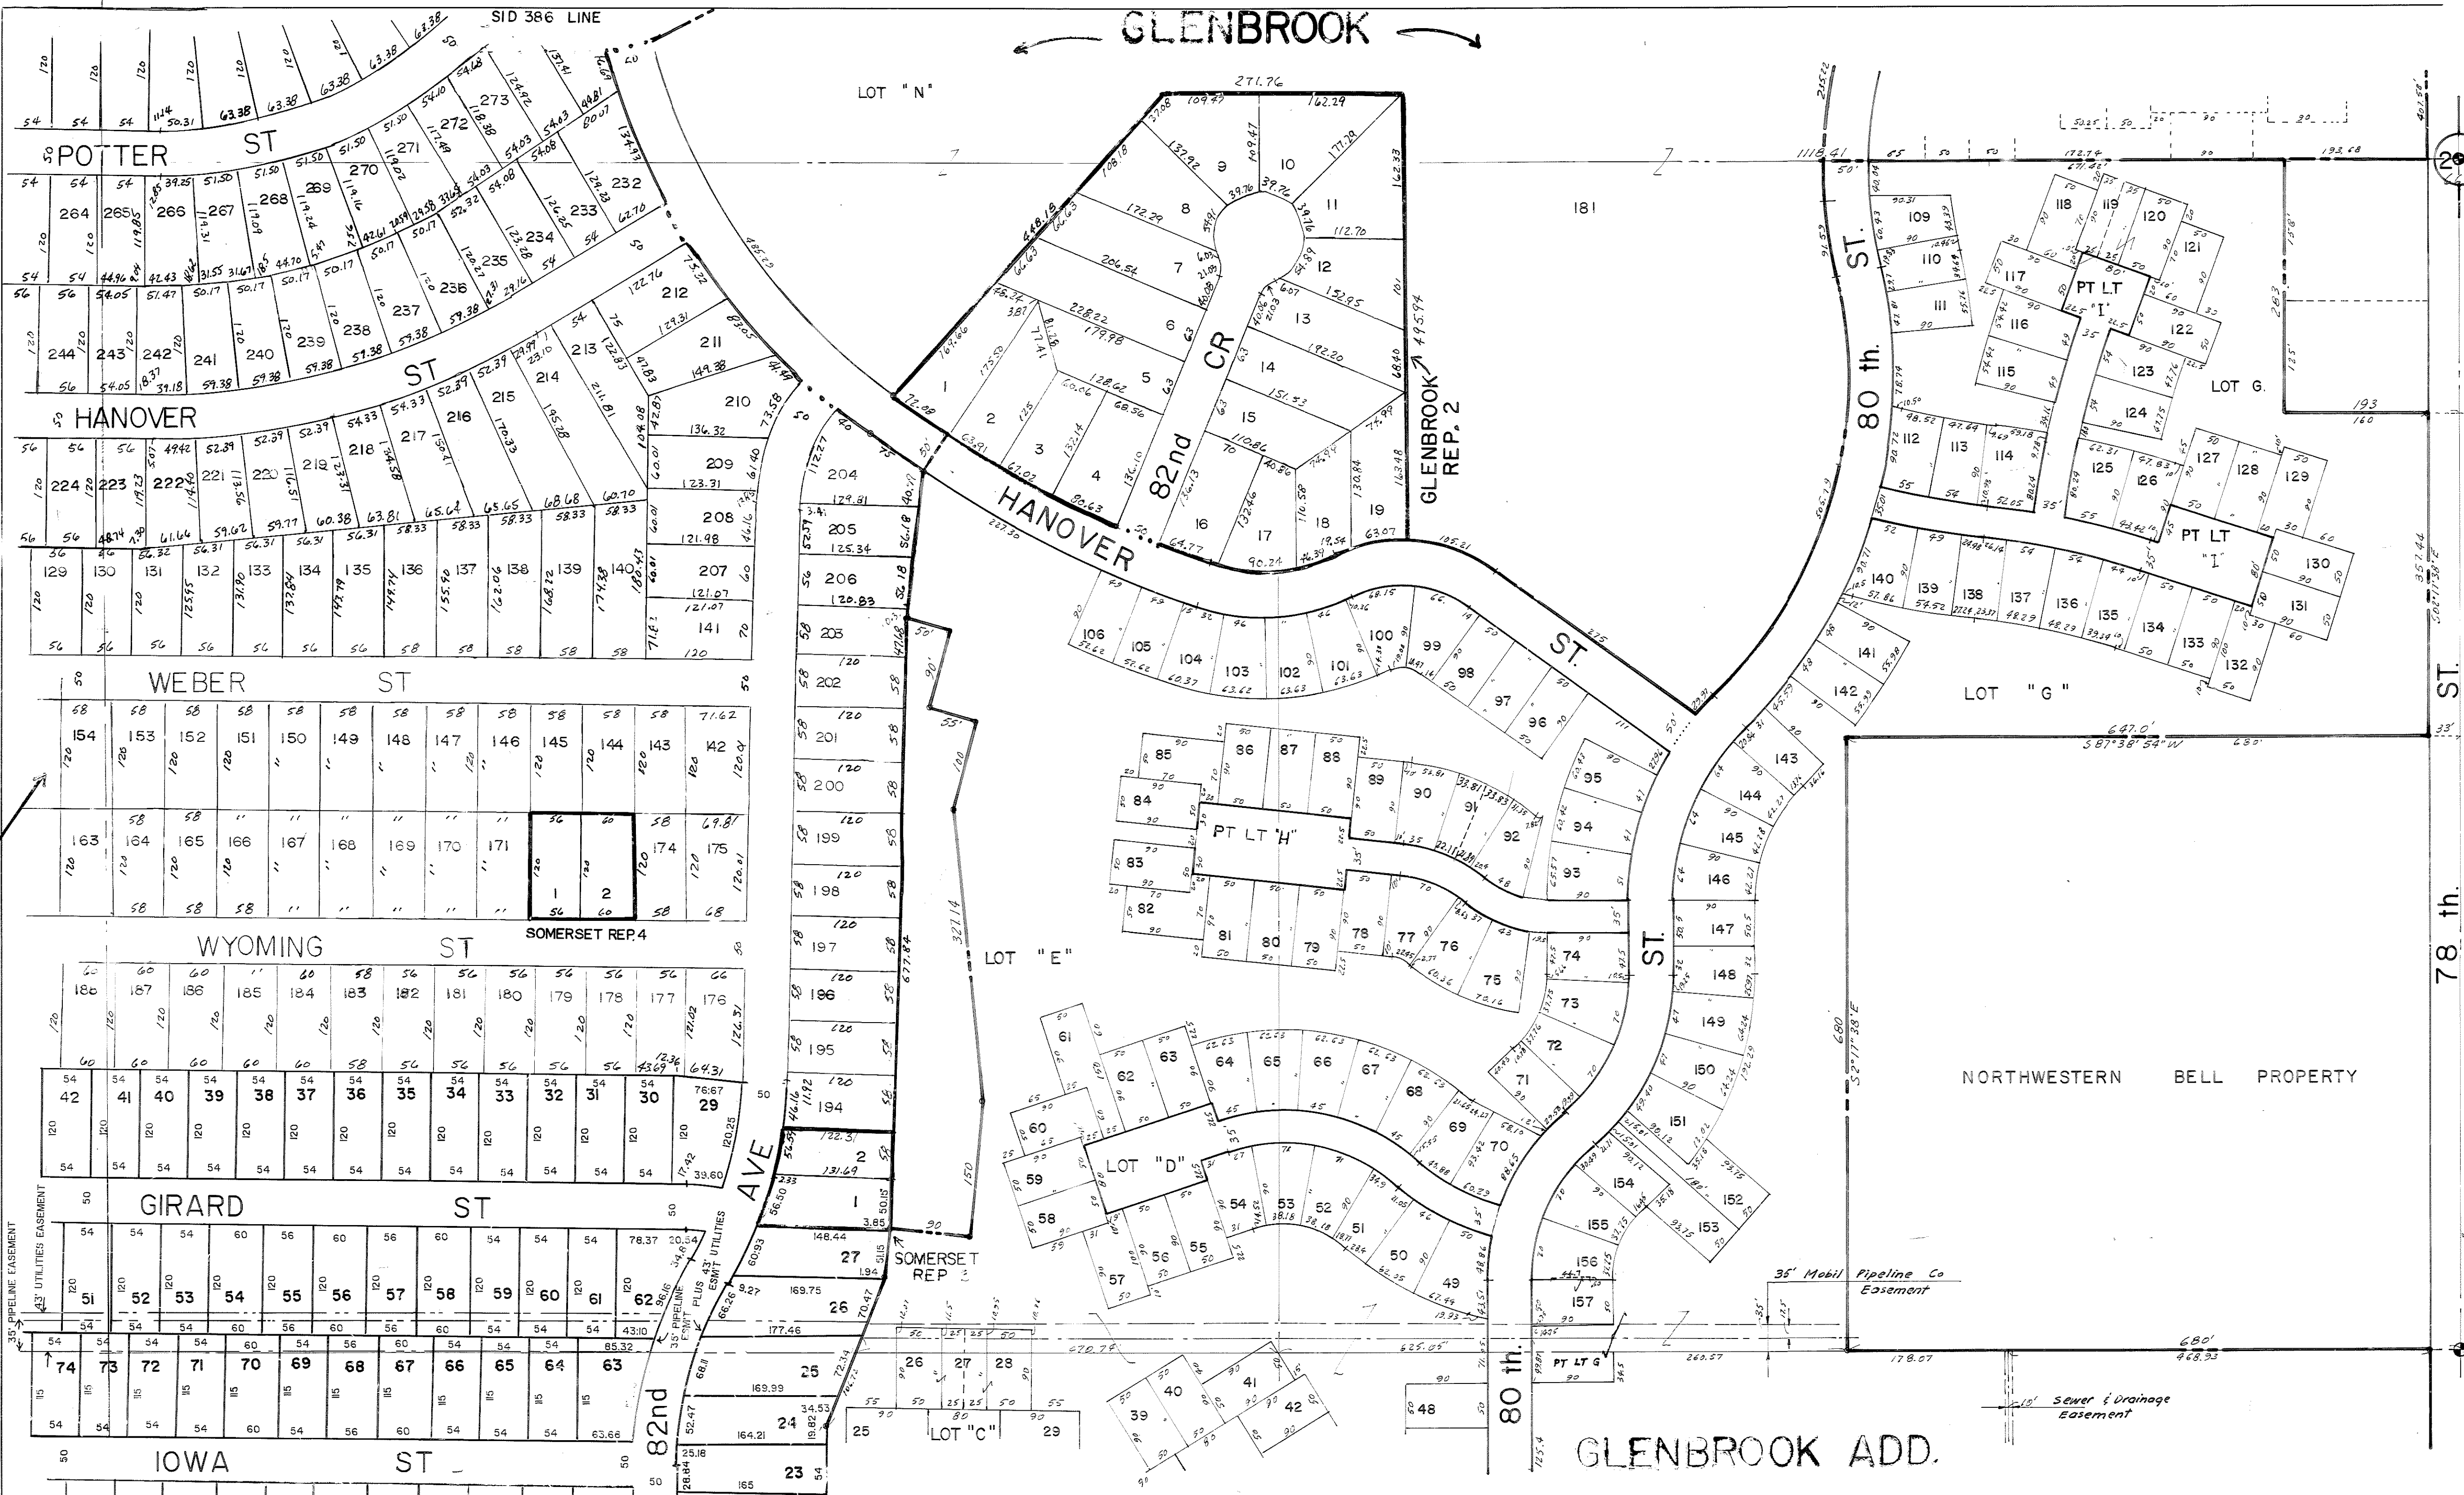

LOT "N"

SID 386 LINE

SOMERSET ADD. 805

693