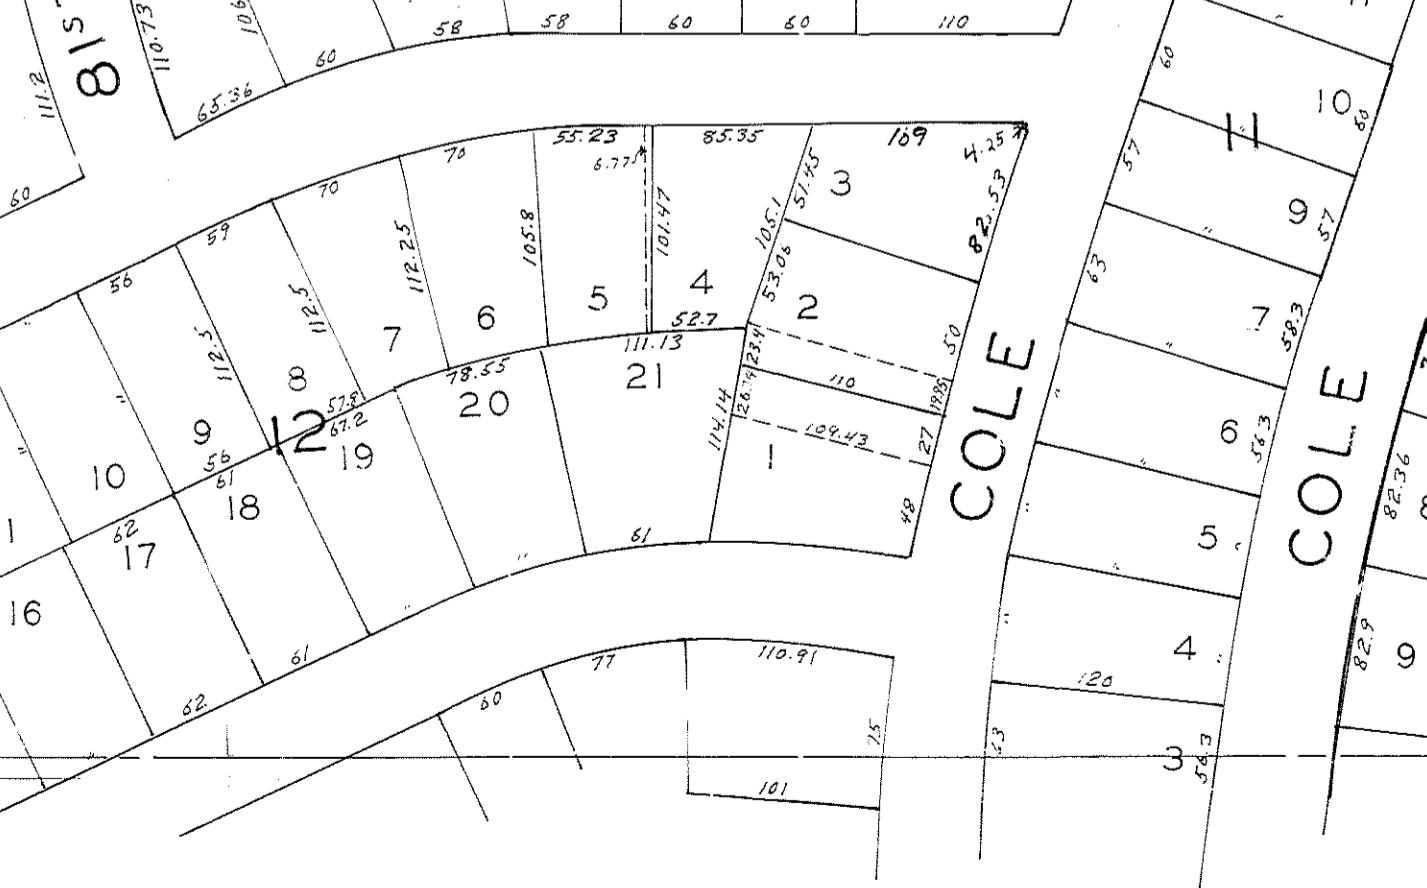

MAENNER

WESTBROOK

BLONDO

ST

PARKER COURT

DRIVE

ST

DRIVE

ROBERTSON

COLE

MAENNER

POST

DR

VACATED CHICAGO AND NORTHWEST RAILROAD

KATY ADDITION 777

MAENNER HILL SIDE

N 1/2 NW 1/4 14-15-12