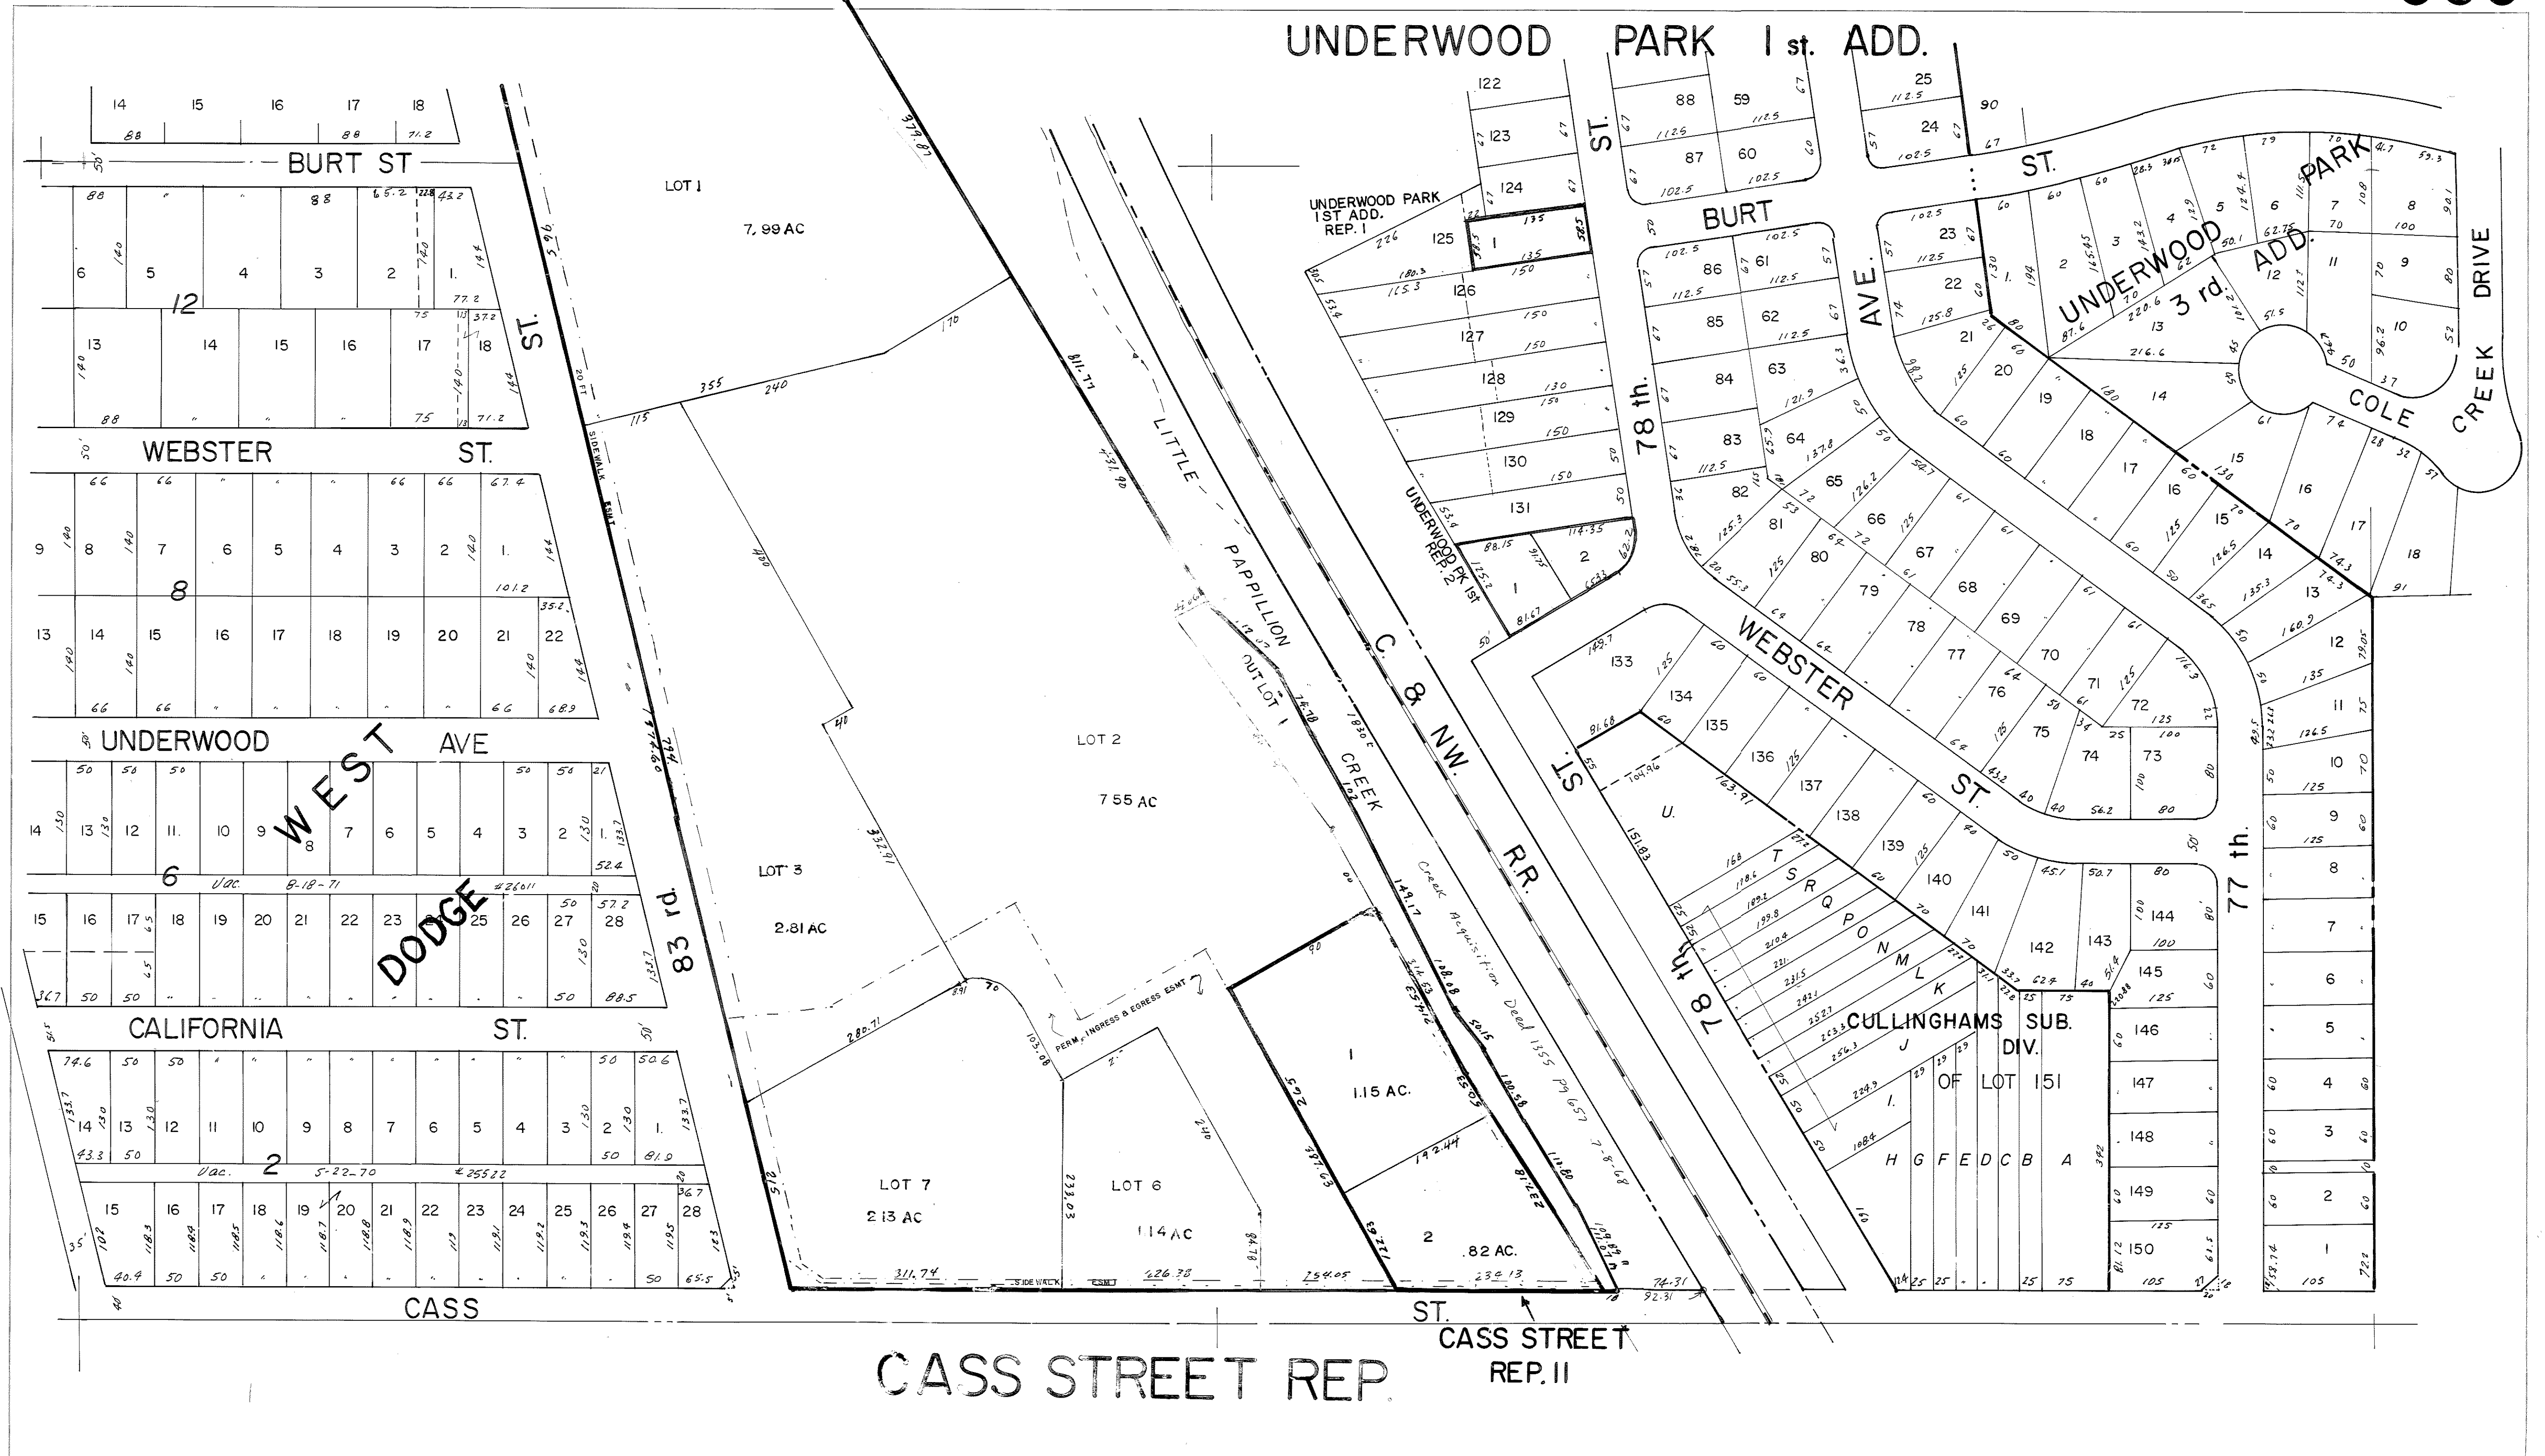

UNDERWOOD PARK 1st. ADD.

771

659

CASS STREET REP.

STANDARD PLUG, DHAHA 021378