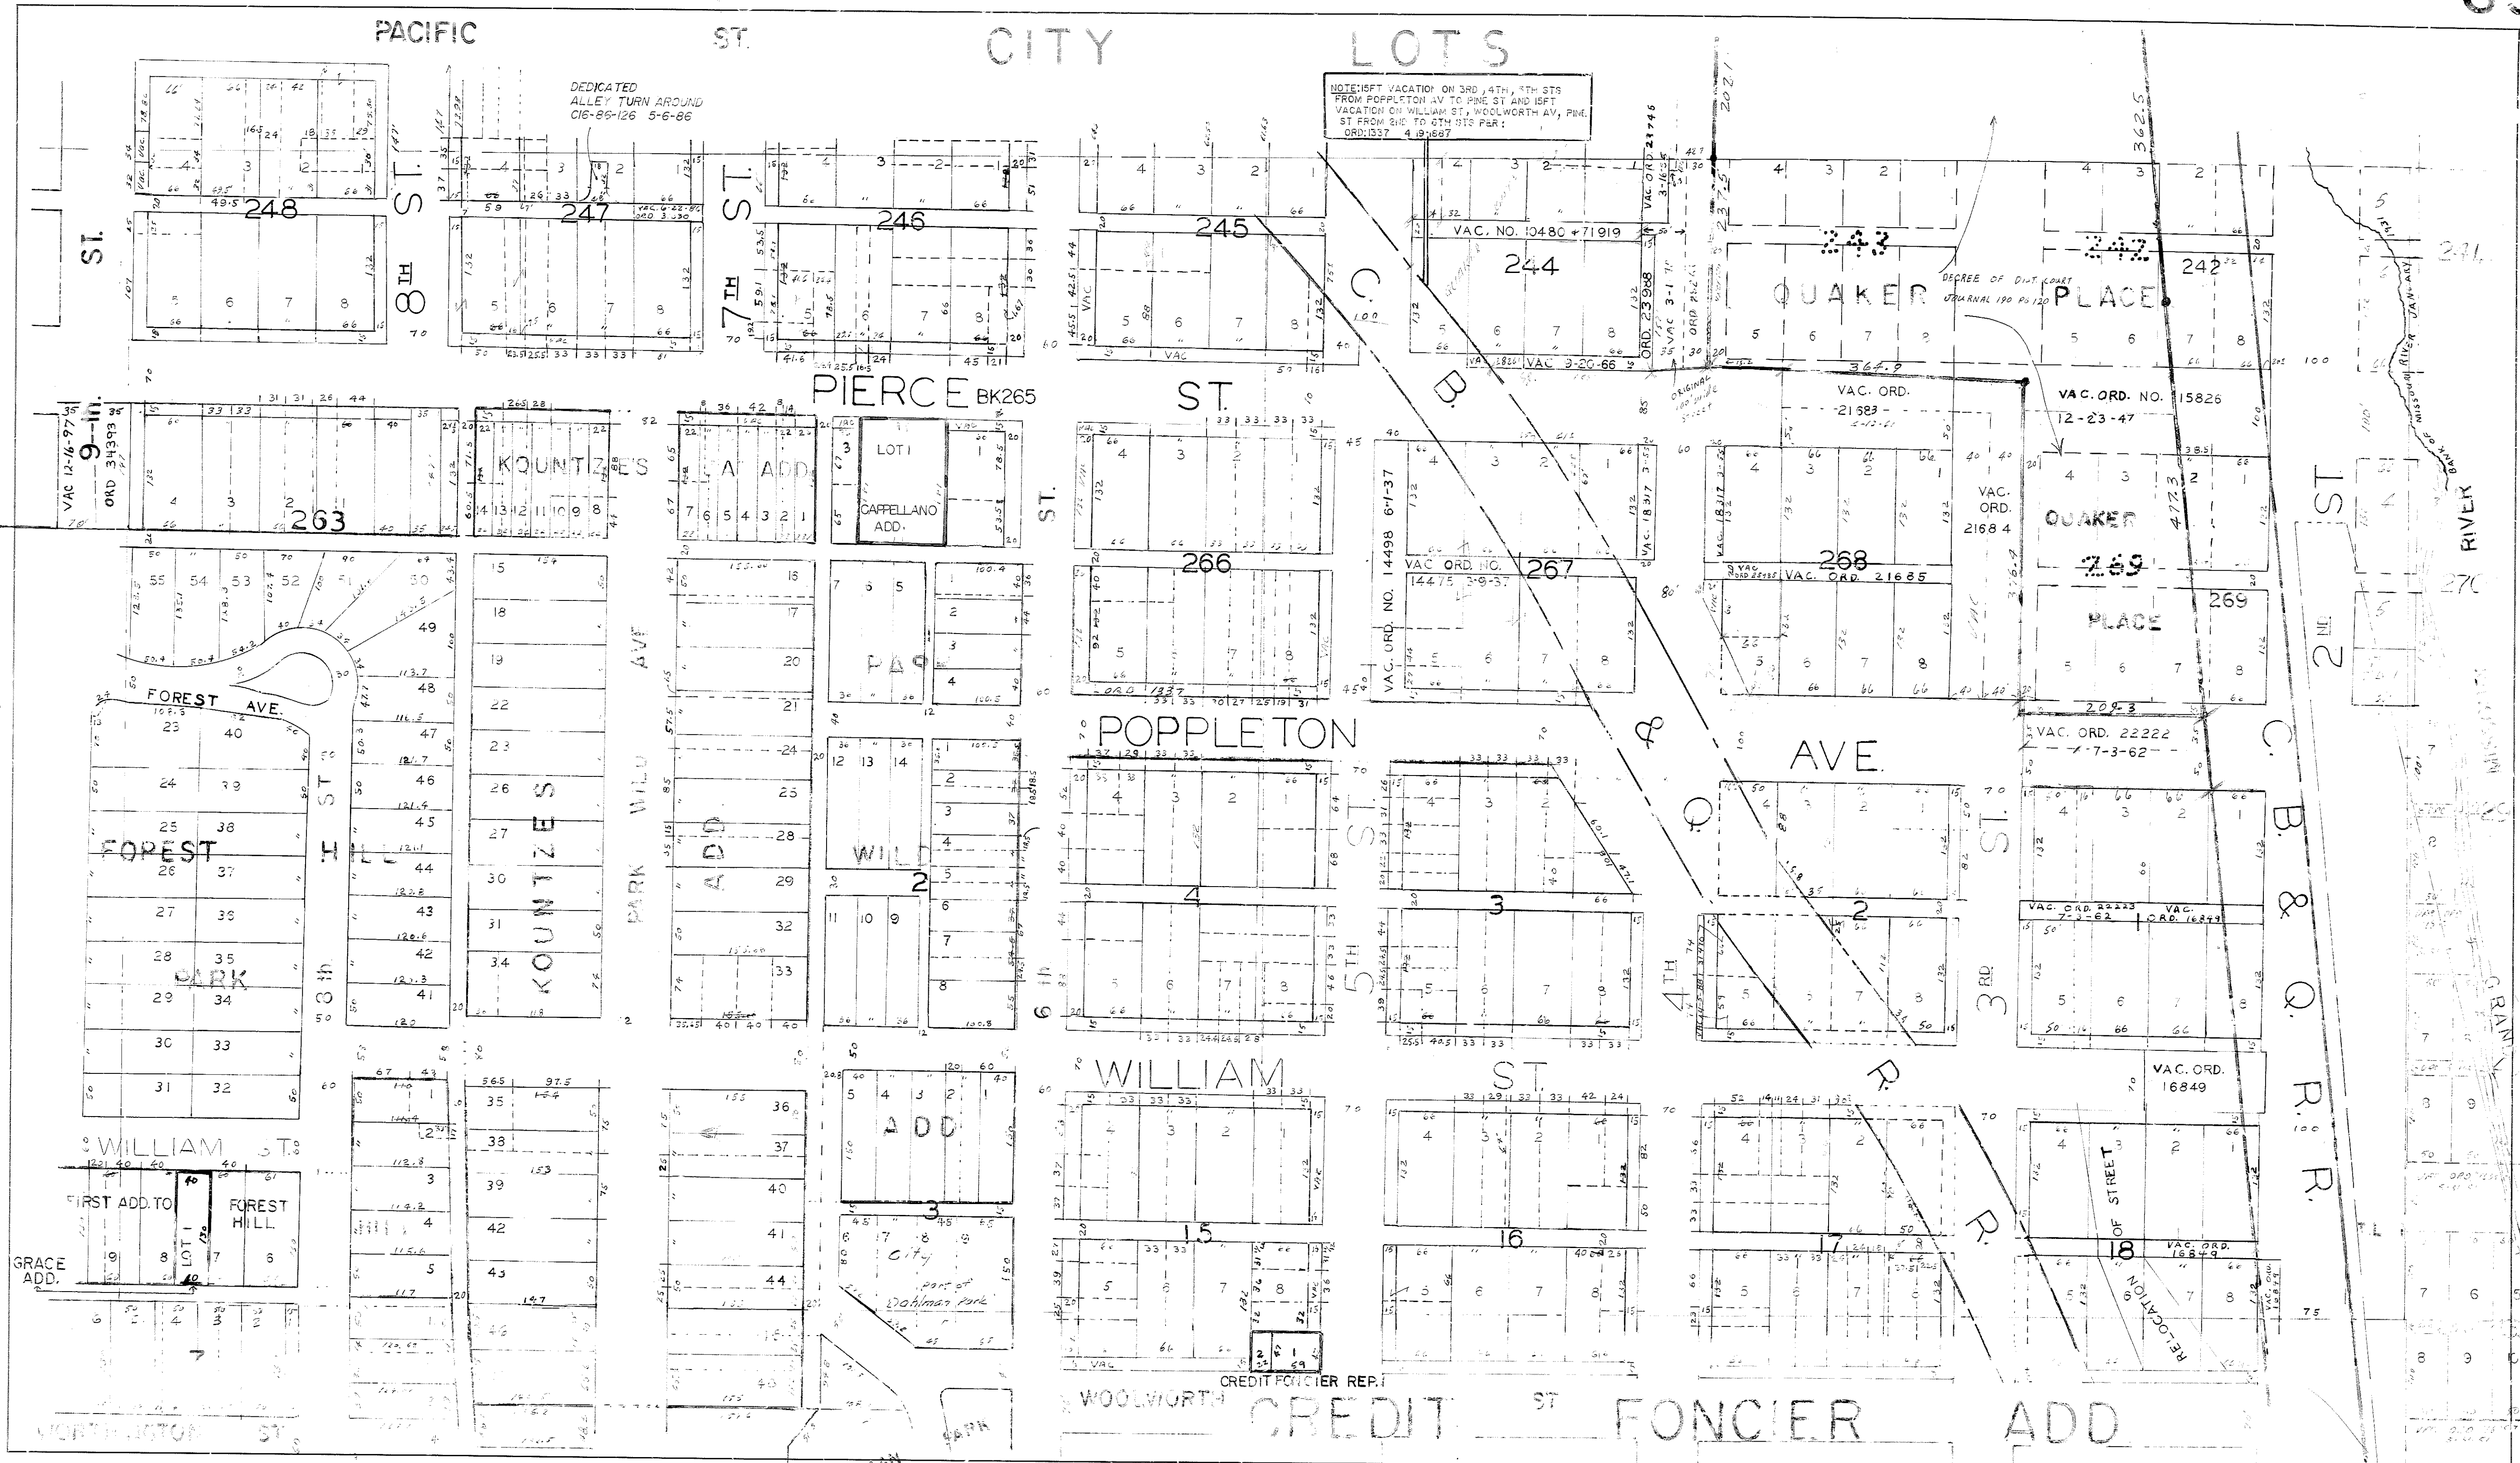

PACIFIC ST. CITY LOTS

NOTE: 1ST VACATION ON 3RD, 4TH, 5TH STS FROM POPPLETON AV TO PINE ST AND 1ST VACATION ON WILLIAM ST + WOOLWORTH AV, PINE ST FROM 2ND TO 6TH STS PER: ORD: 1337 4-19-67

DEDICATED ALLEY TURN AROUND C16-26-126 5-6-66