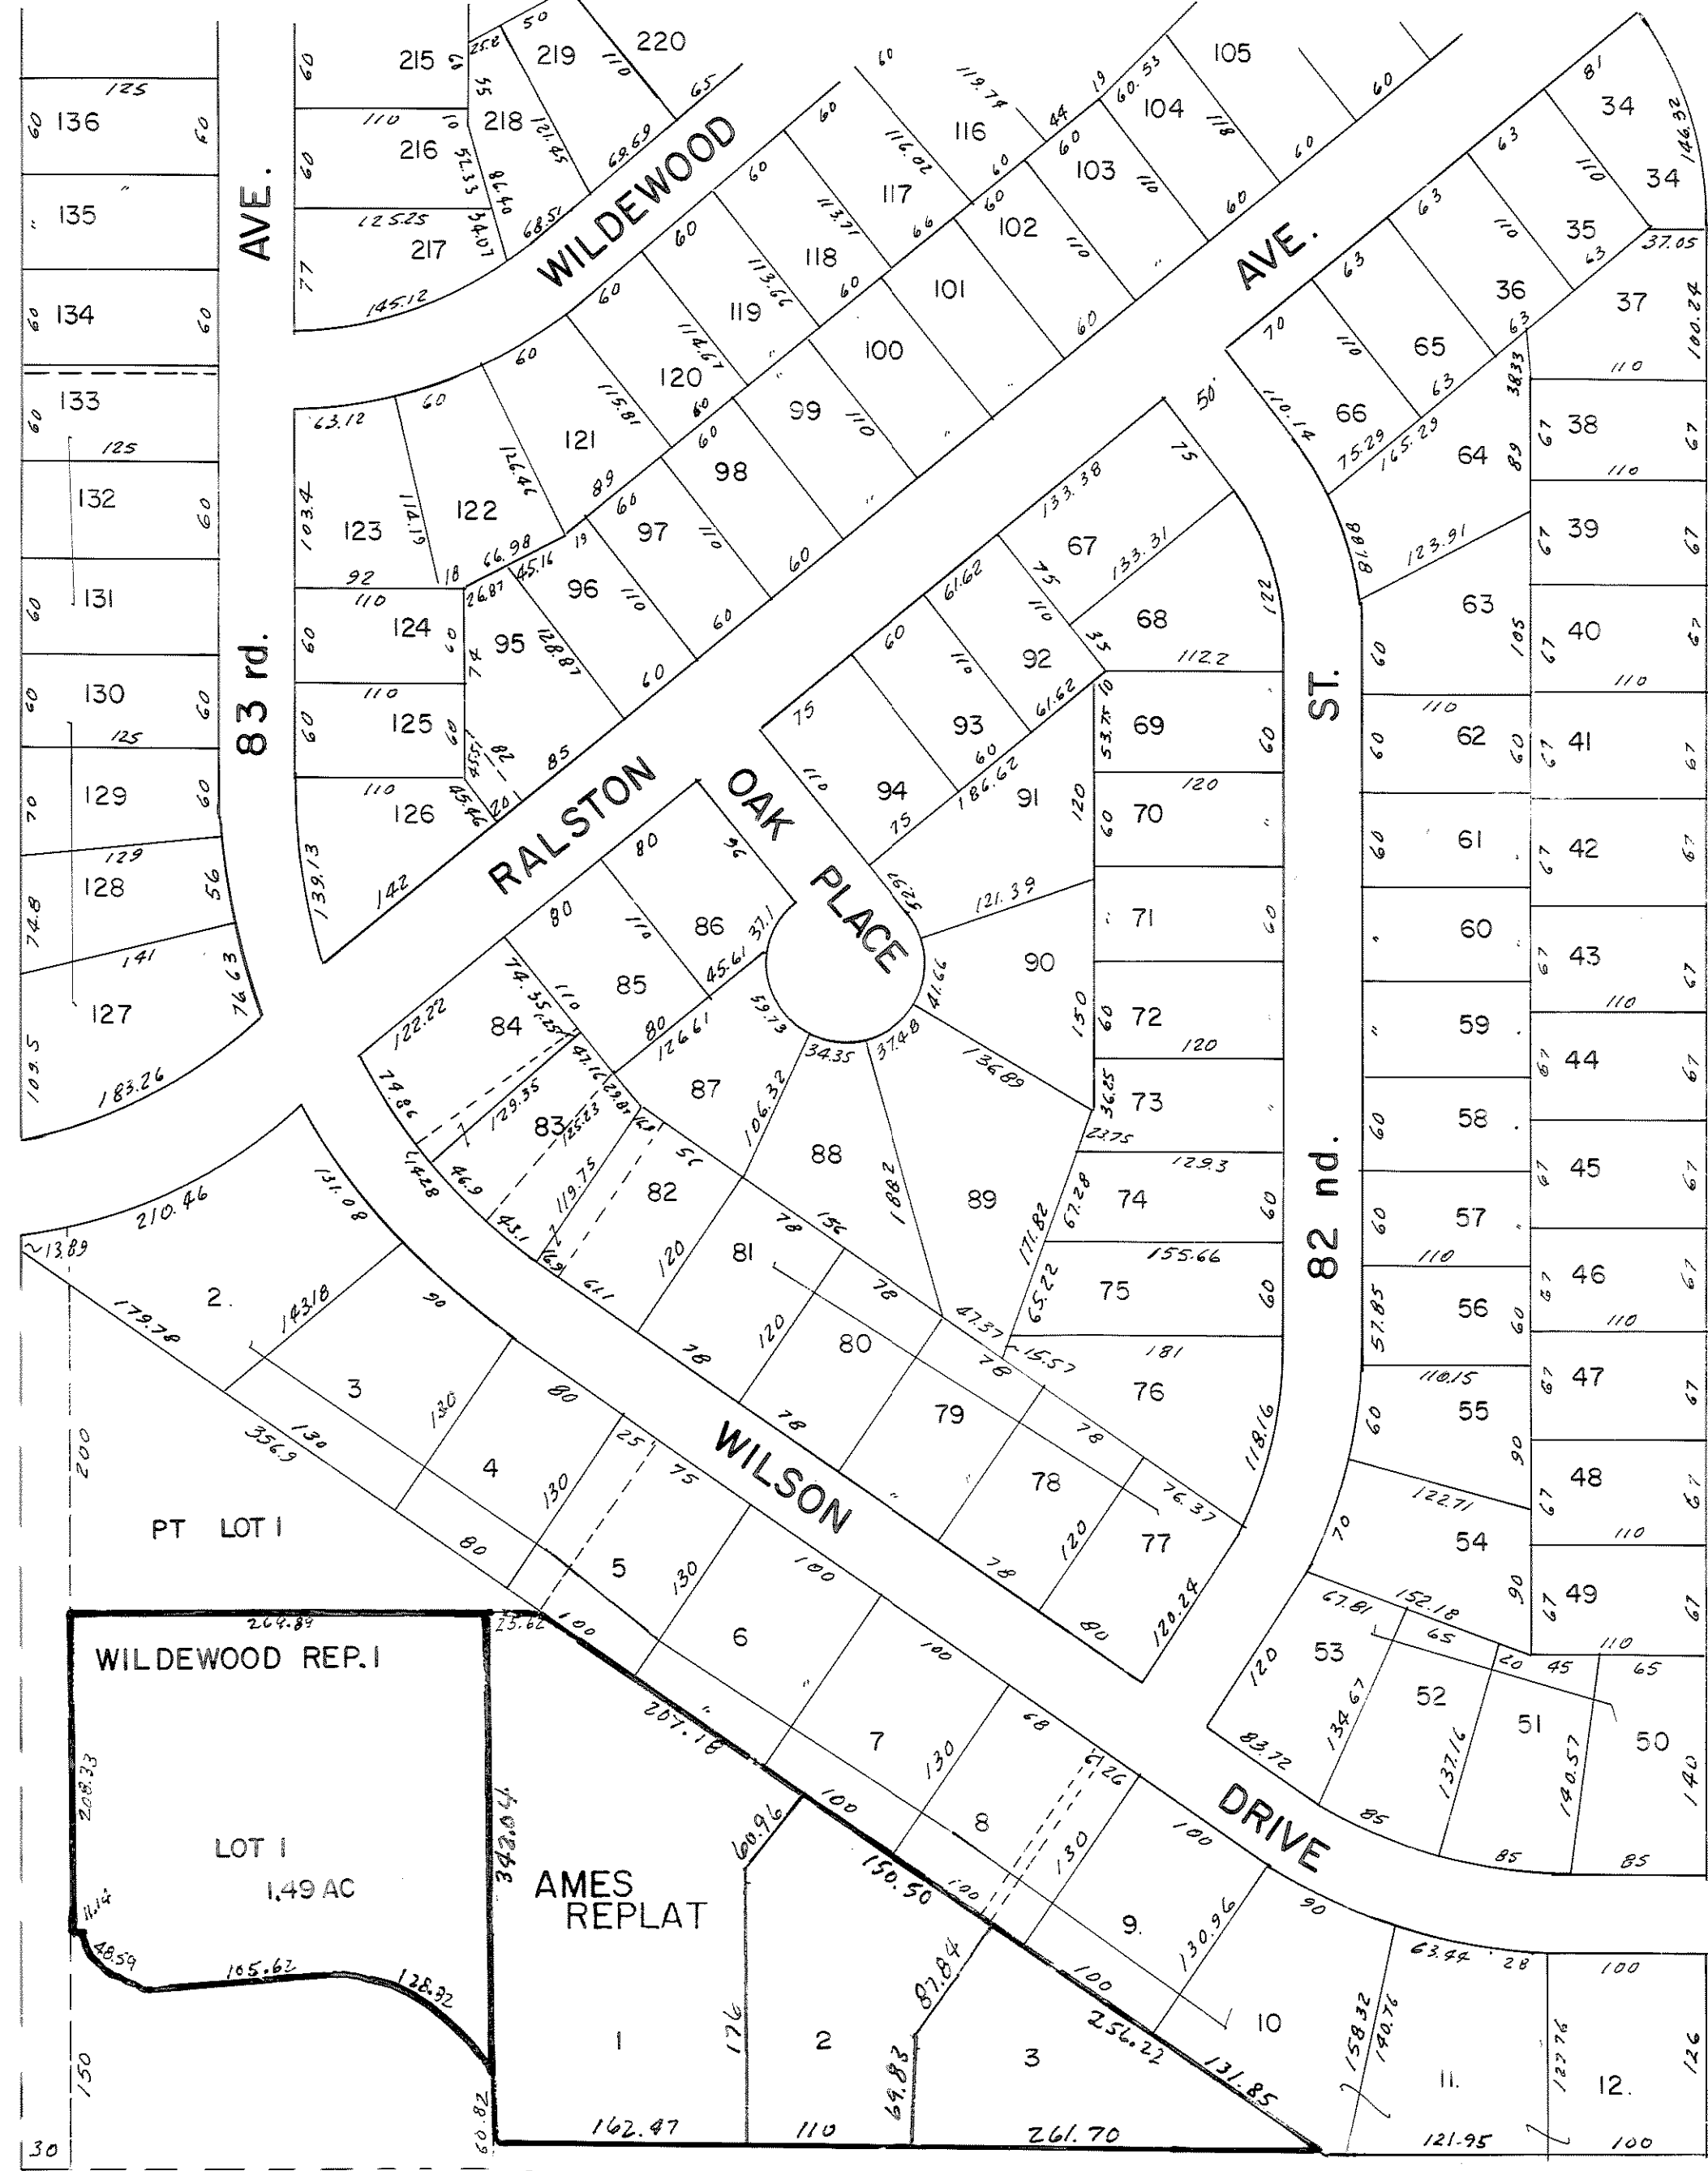

WILDEWOOD ADD.

COLONIES AT CEDAR CREST

DOUGLAS

ST.

84 th.

SCHOOL DIST.

COLONIES AT CEDAR CREST REP I

INTERURBAN ACRES

DREXEL

INTERURBAN ACRES REPLAT

INTERURBAN ACRES LOT 14 REVISED

INTERURBAN ACRES LOT 19 REVISED

LOT 10B .98 AC

LOT 11A 4.63 AC

LOT 10A 1.72 AC

LOT 11B 1.07 AC

INTERURBAN ACRES LOT 22

LOT 22 1.44 AC

PT LOT 1

WILDEWOOD REP. I

LOT 1 1.49 AC

AMES REPLAT

HARRISON

81 st.

WILDEWOOD SECOND

ST.

78 th.

ST.

619

731