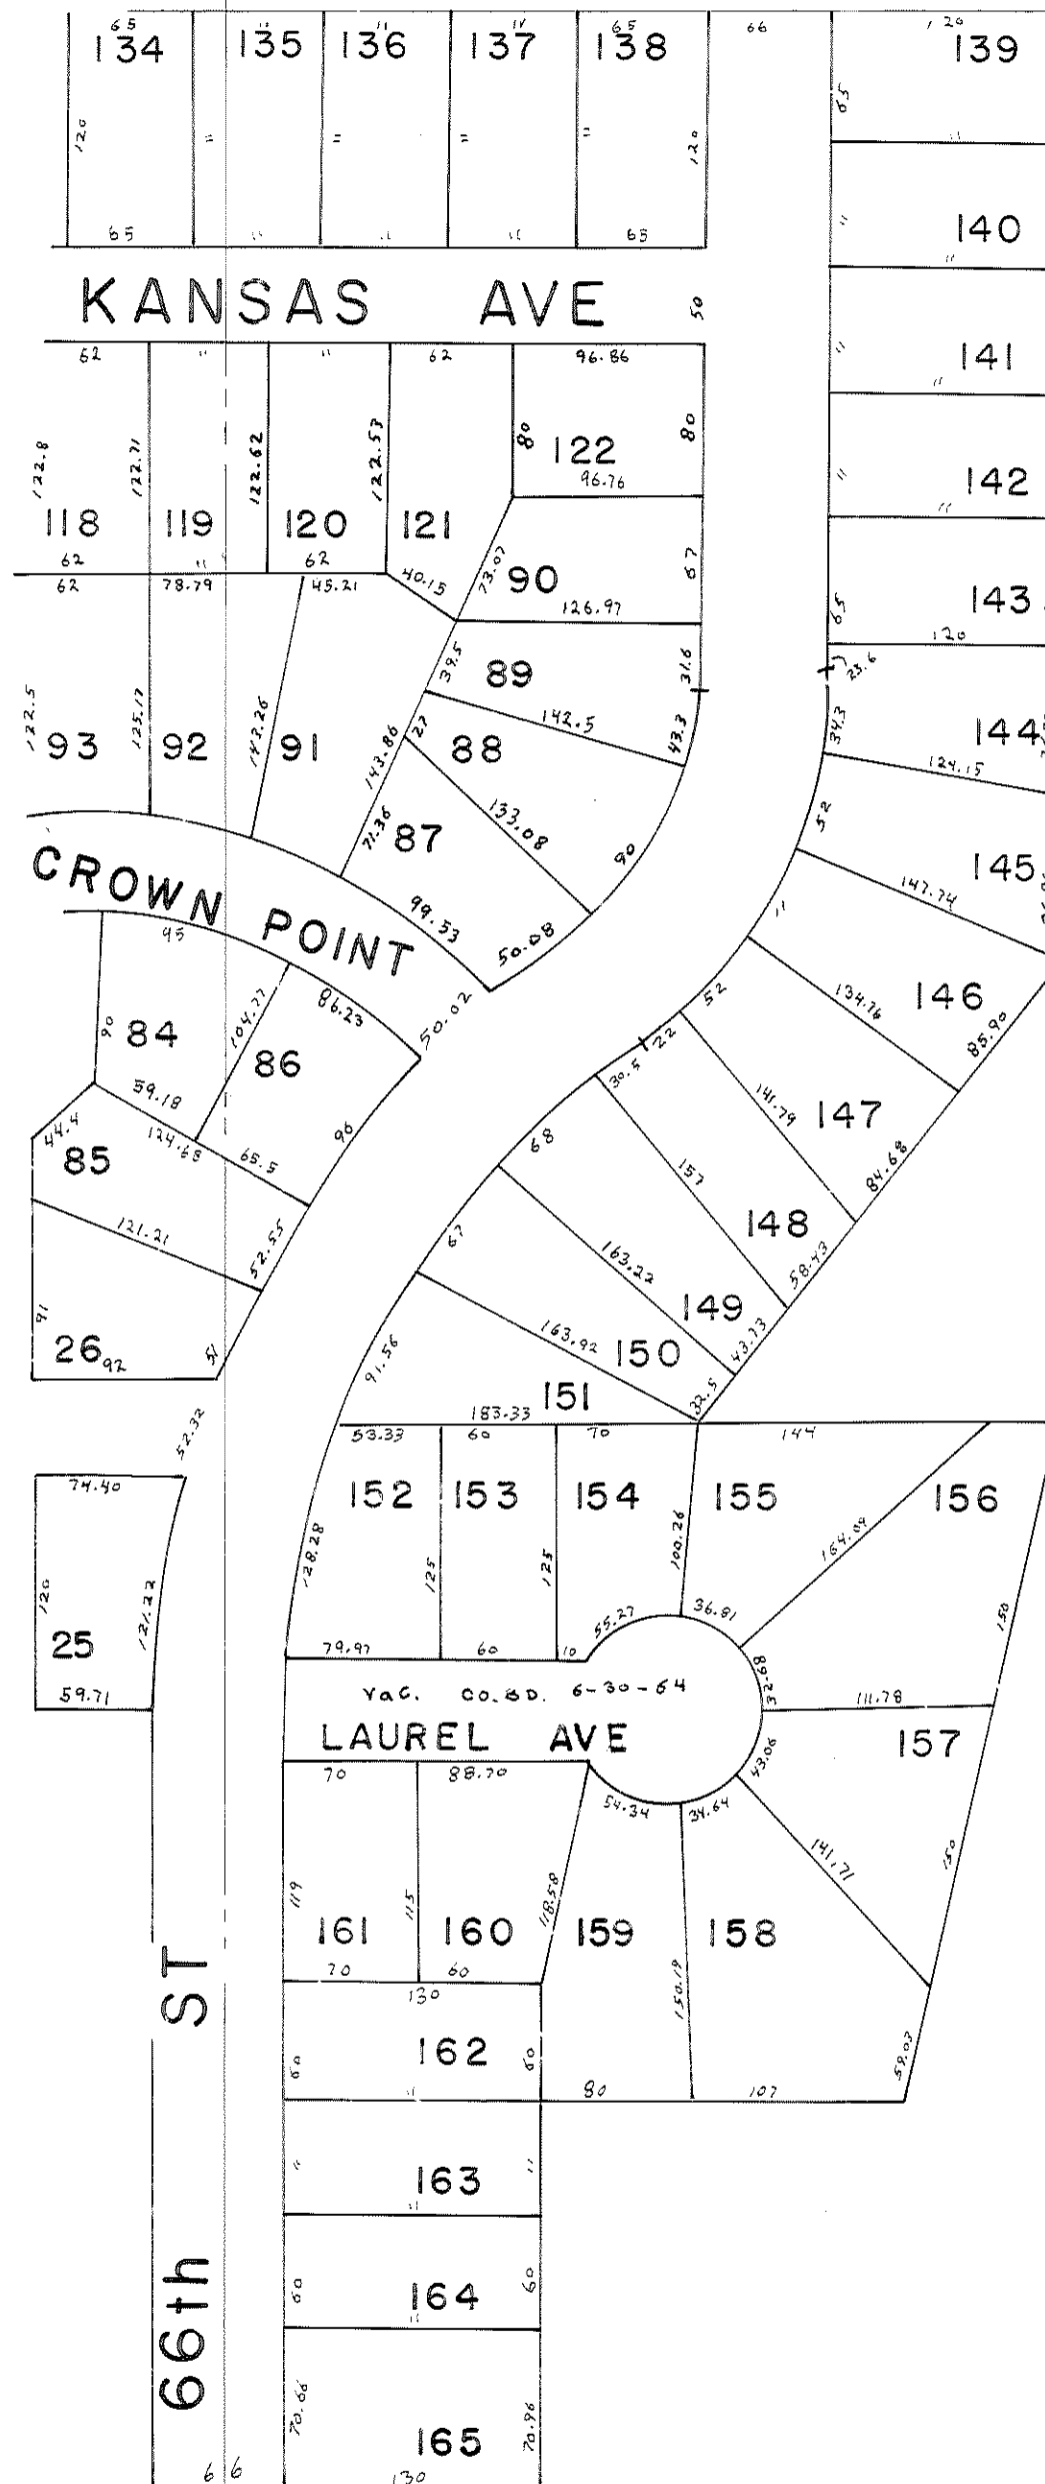

ORCHARD PARK

VILLA DE SANTE

SPRINGWELL CEMETERY  
9.5 ac

HARTMAN AVE

HARTMAN HEIGHTS

574

462