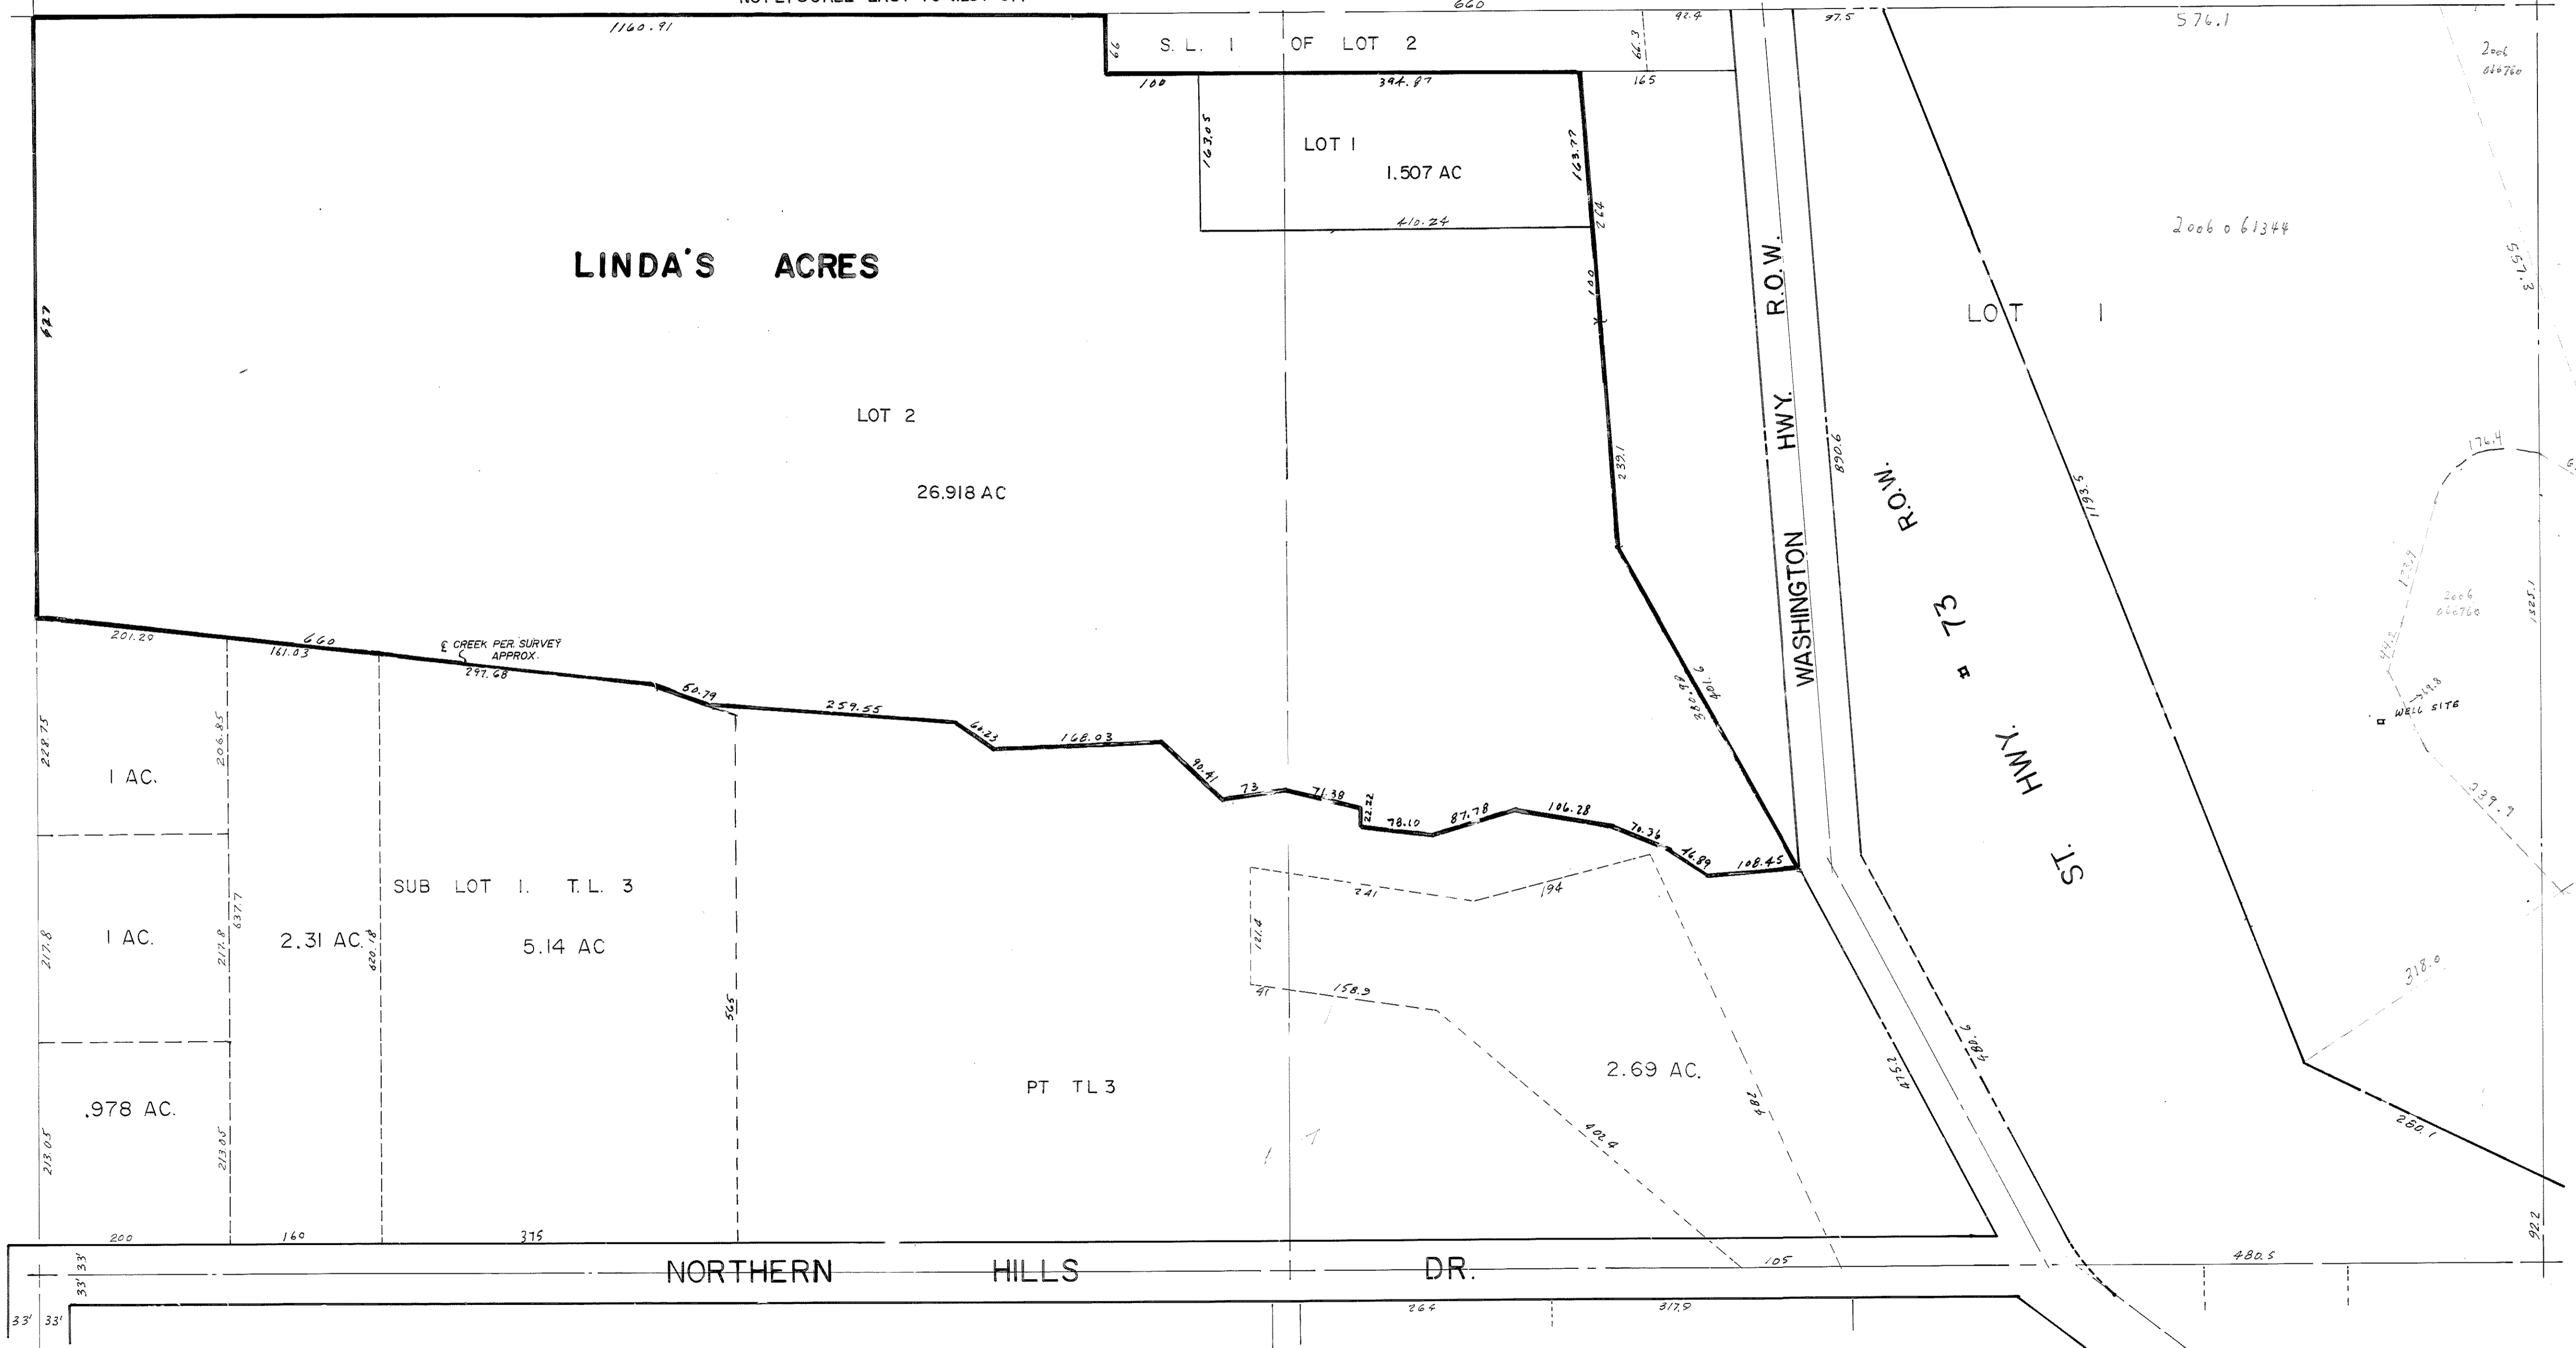

NOTE: SCALE EAST TO WEST OFF

Tax Dist Line  
0503 0129

609

497

STANDARD BLUE PRINT, OMAHA 092771