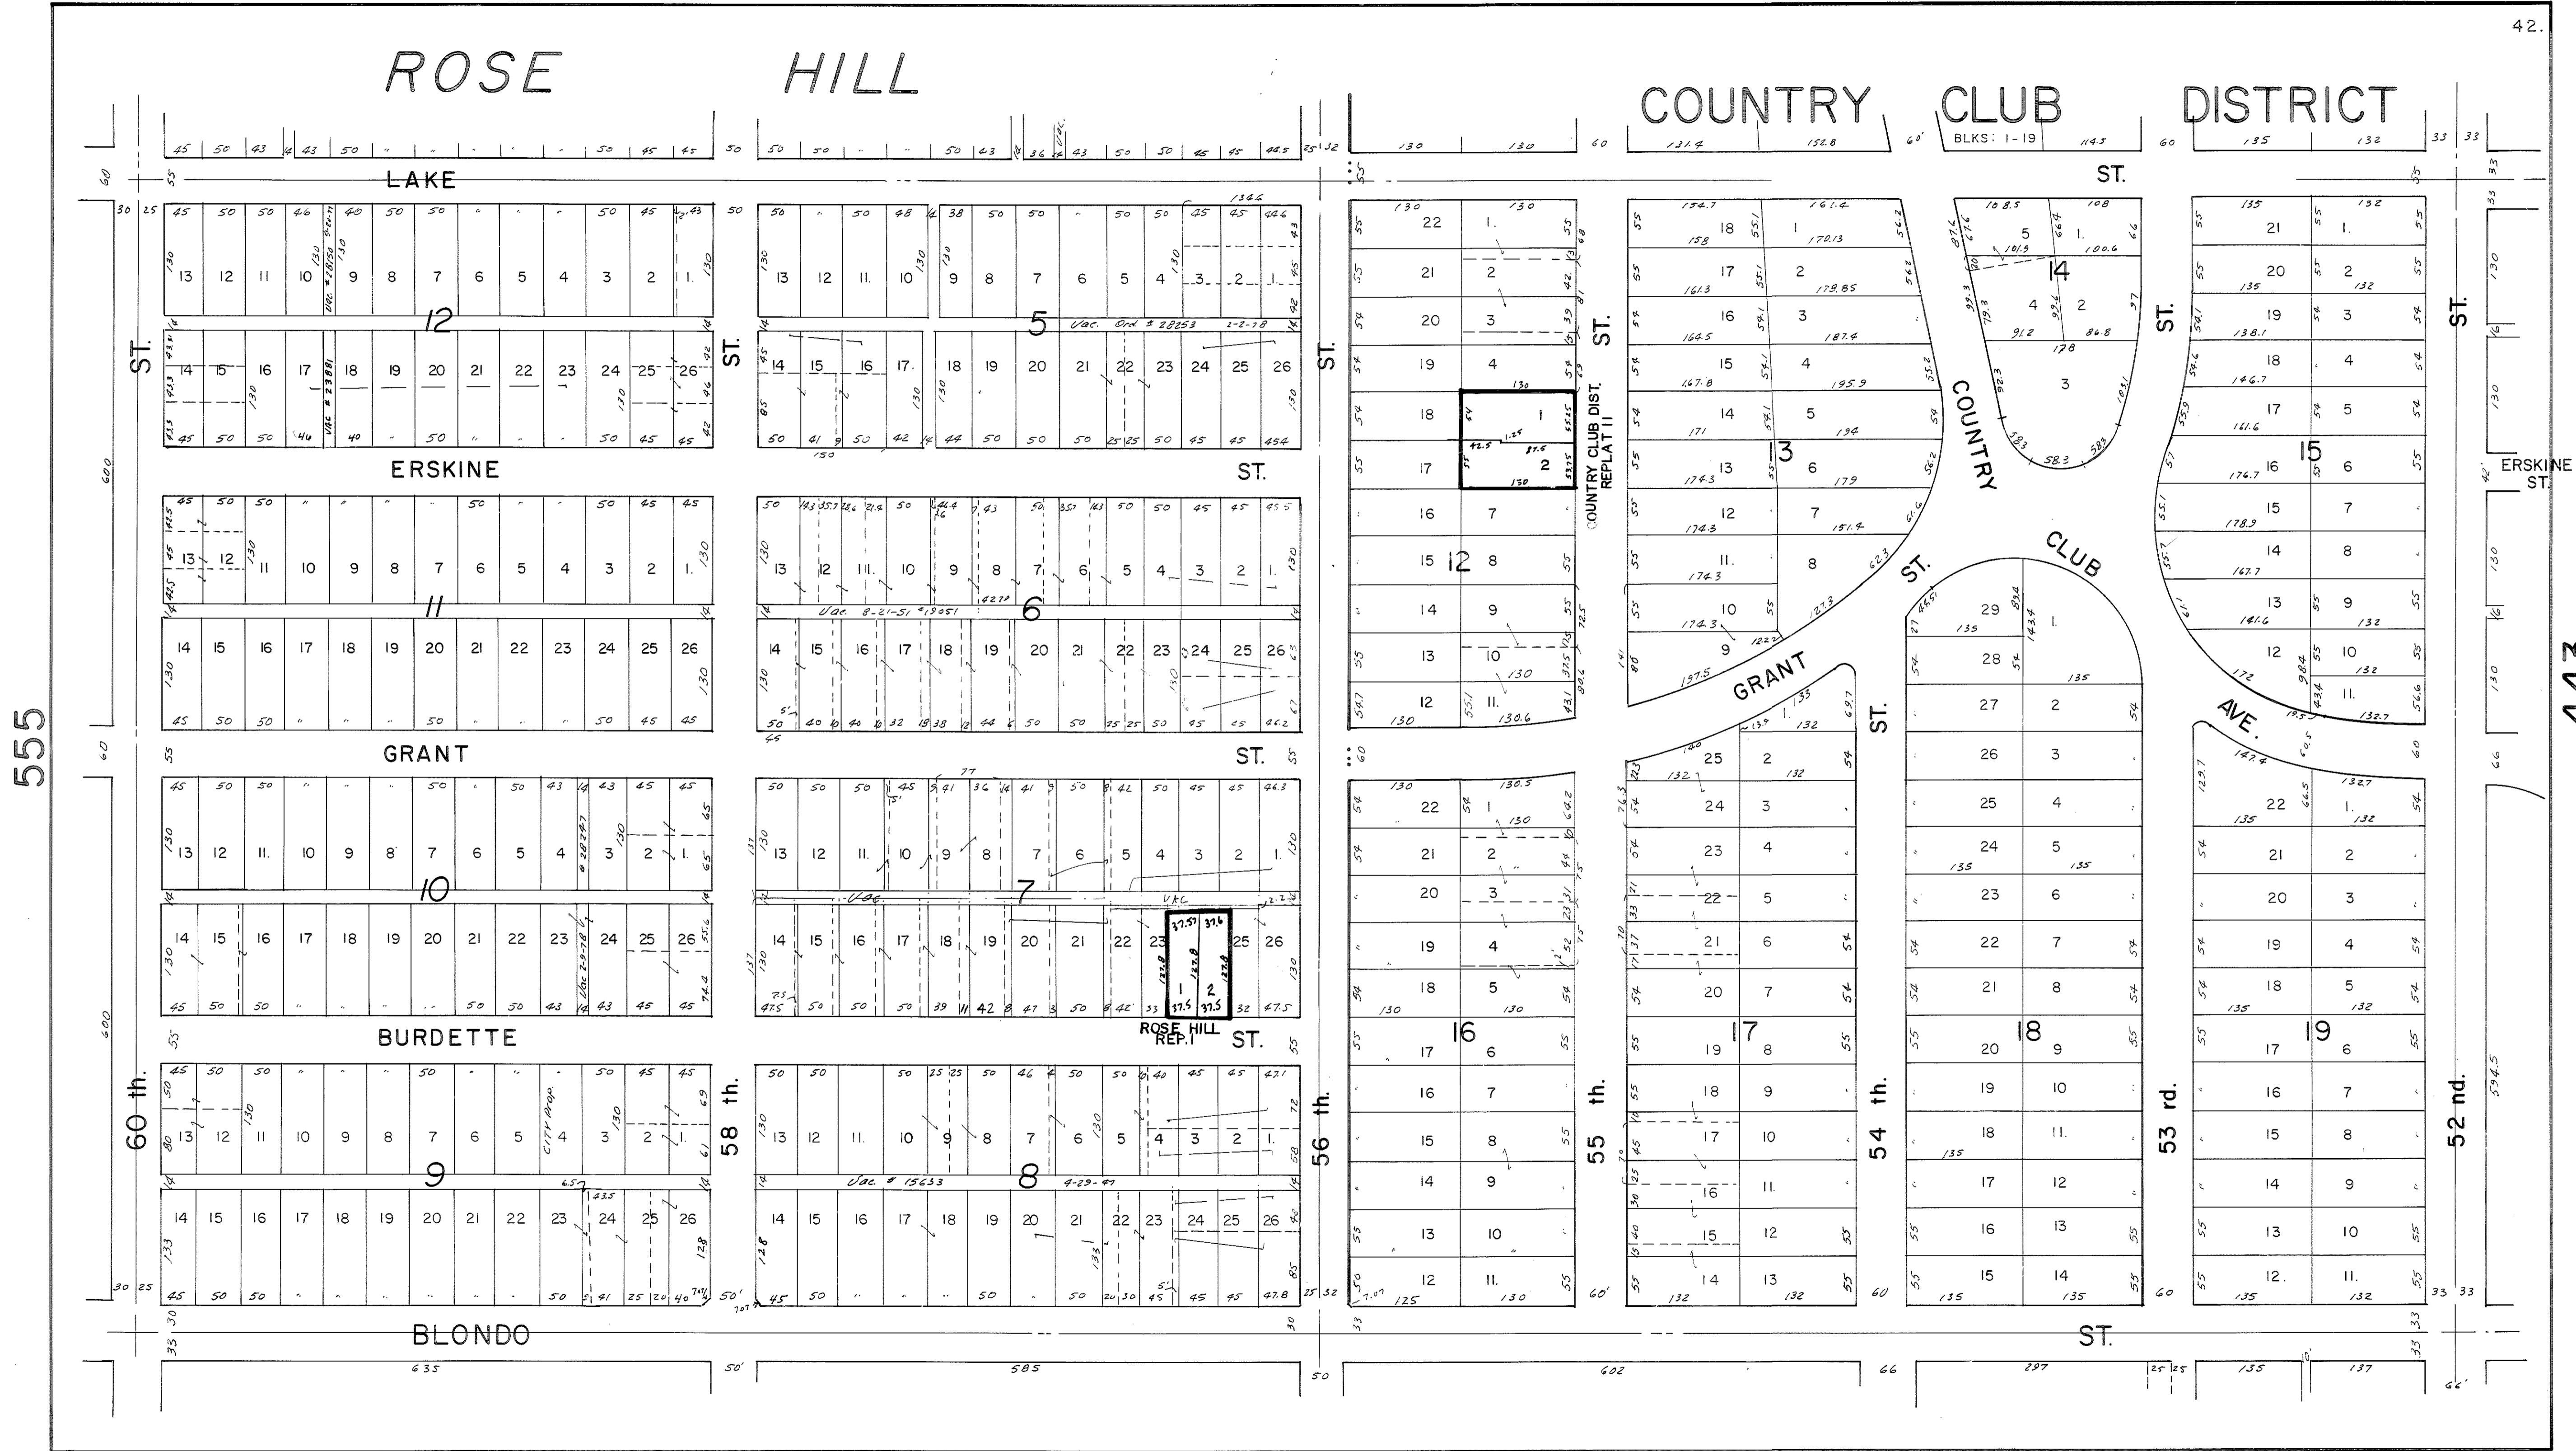

ROSE HILL

COUNTRY CLUB DISTRICT

555

443