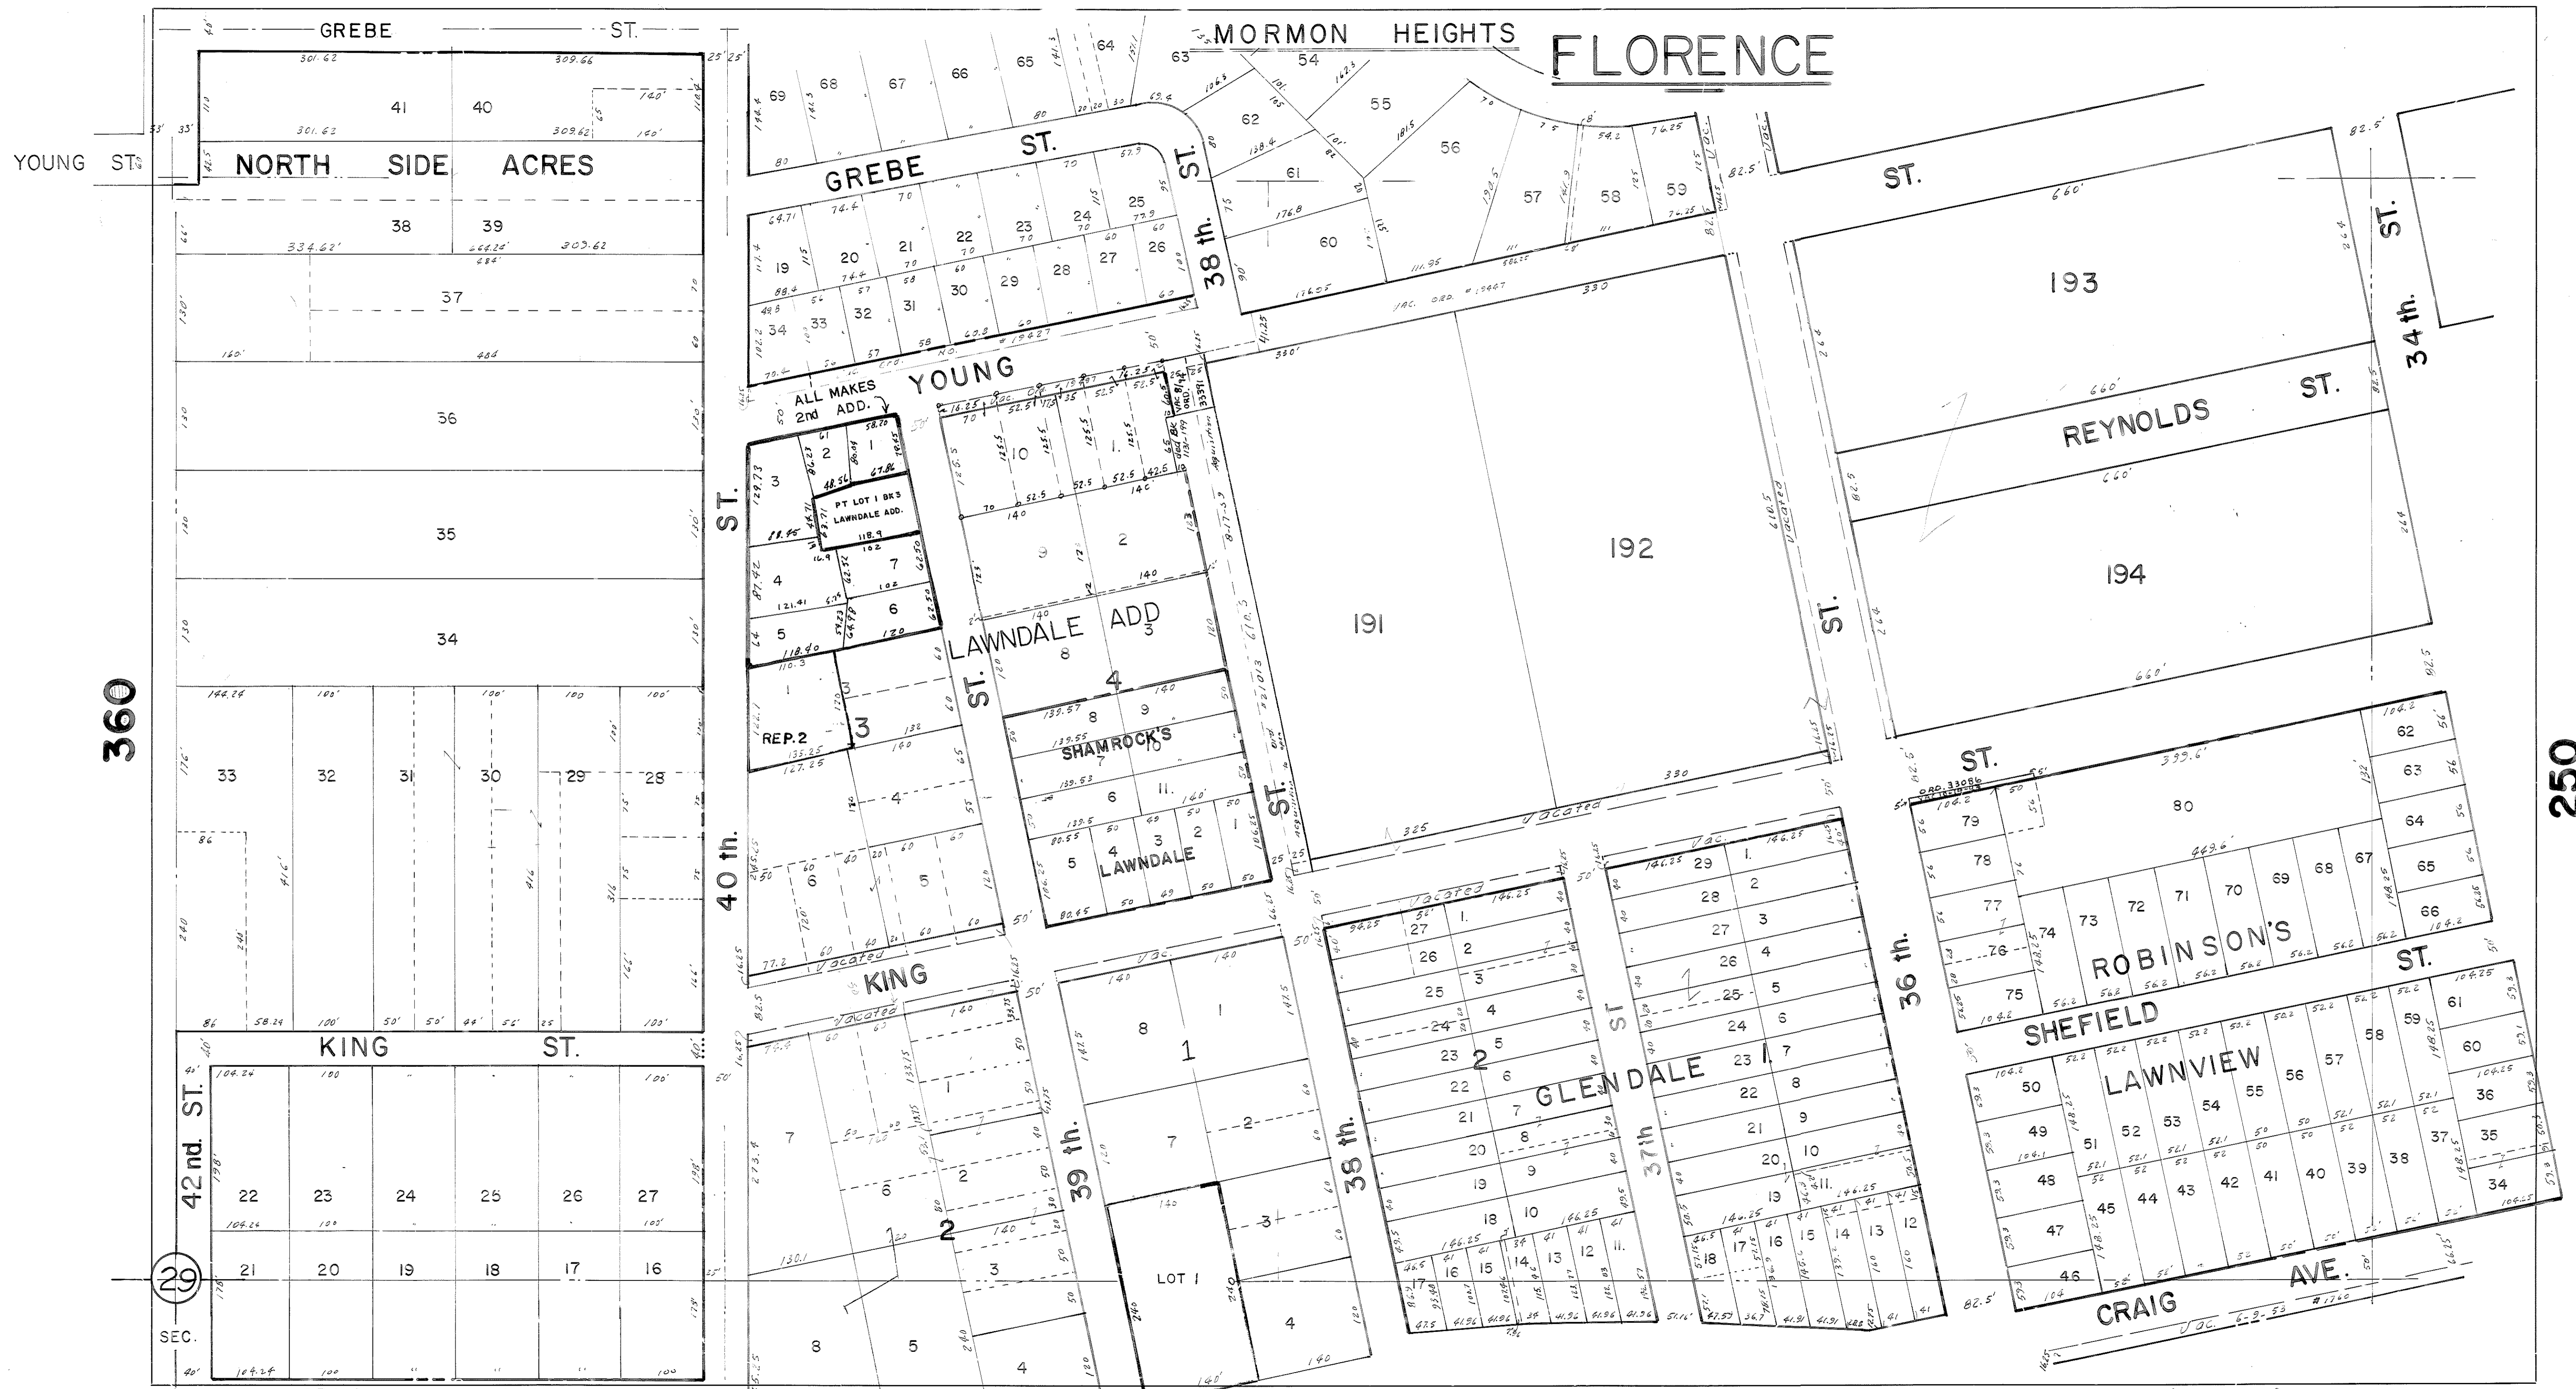

MORMON HEIGHTS FLORENCE

360

250

29 SEC.

357

S 1/2 NE 1/4 SEC. 29-16-13