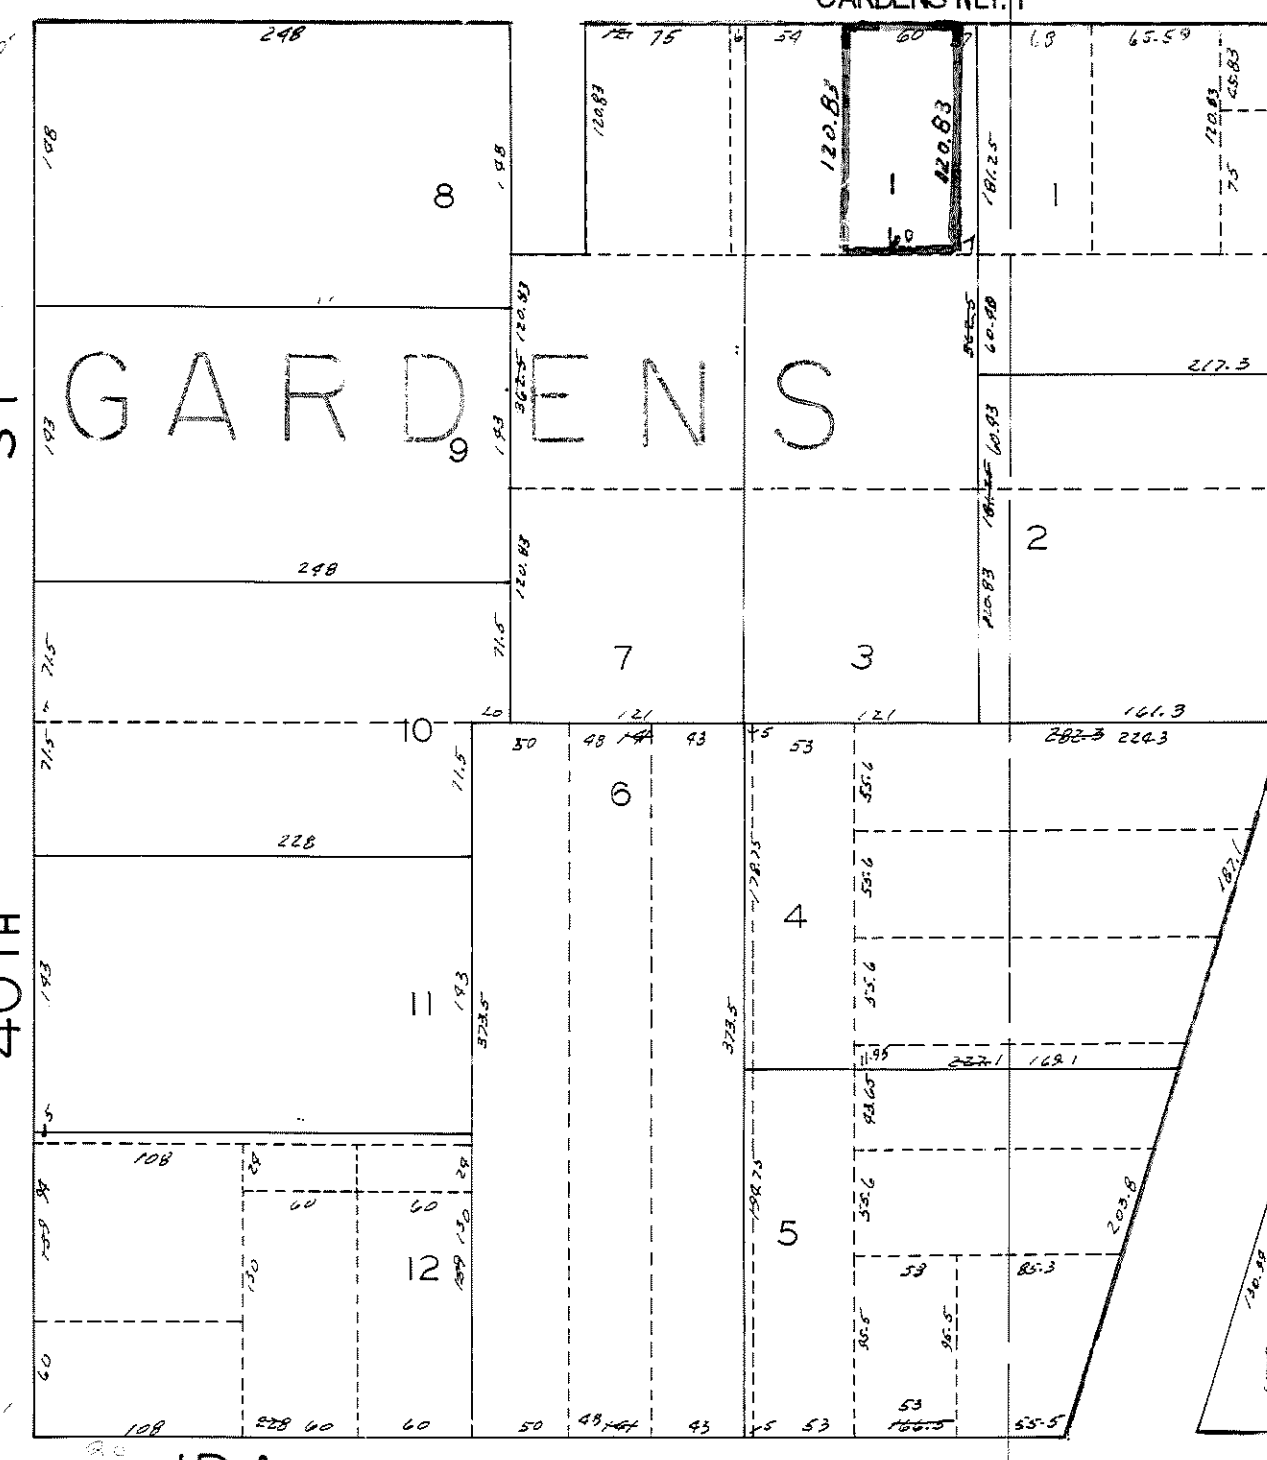

WILSON & MOSSMAN FLORENCE ADD

NORTH SIDE ACRES

IOWA ST

READ ST

ST

ACRE GARDENS REF

356

ACRE GARDENS

ACRE GARDENS REF

SUMMIT ST

ERNST ST

NORTHCREST ADD

ST

SUMMIT PARK ADD

OAK TREE ACRES

IDA