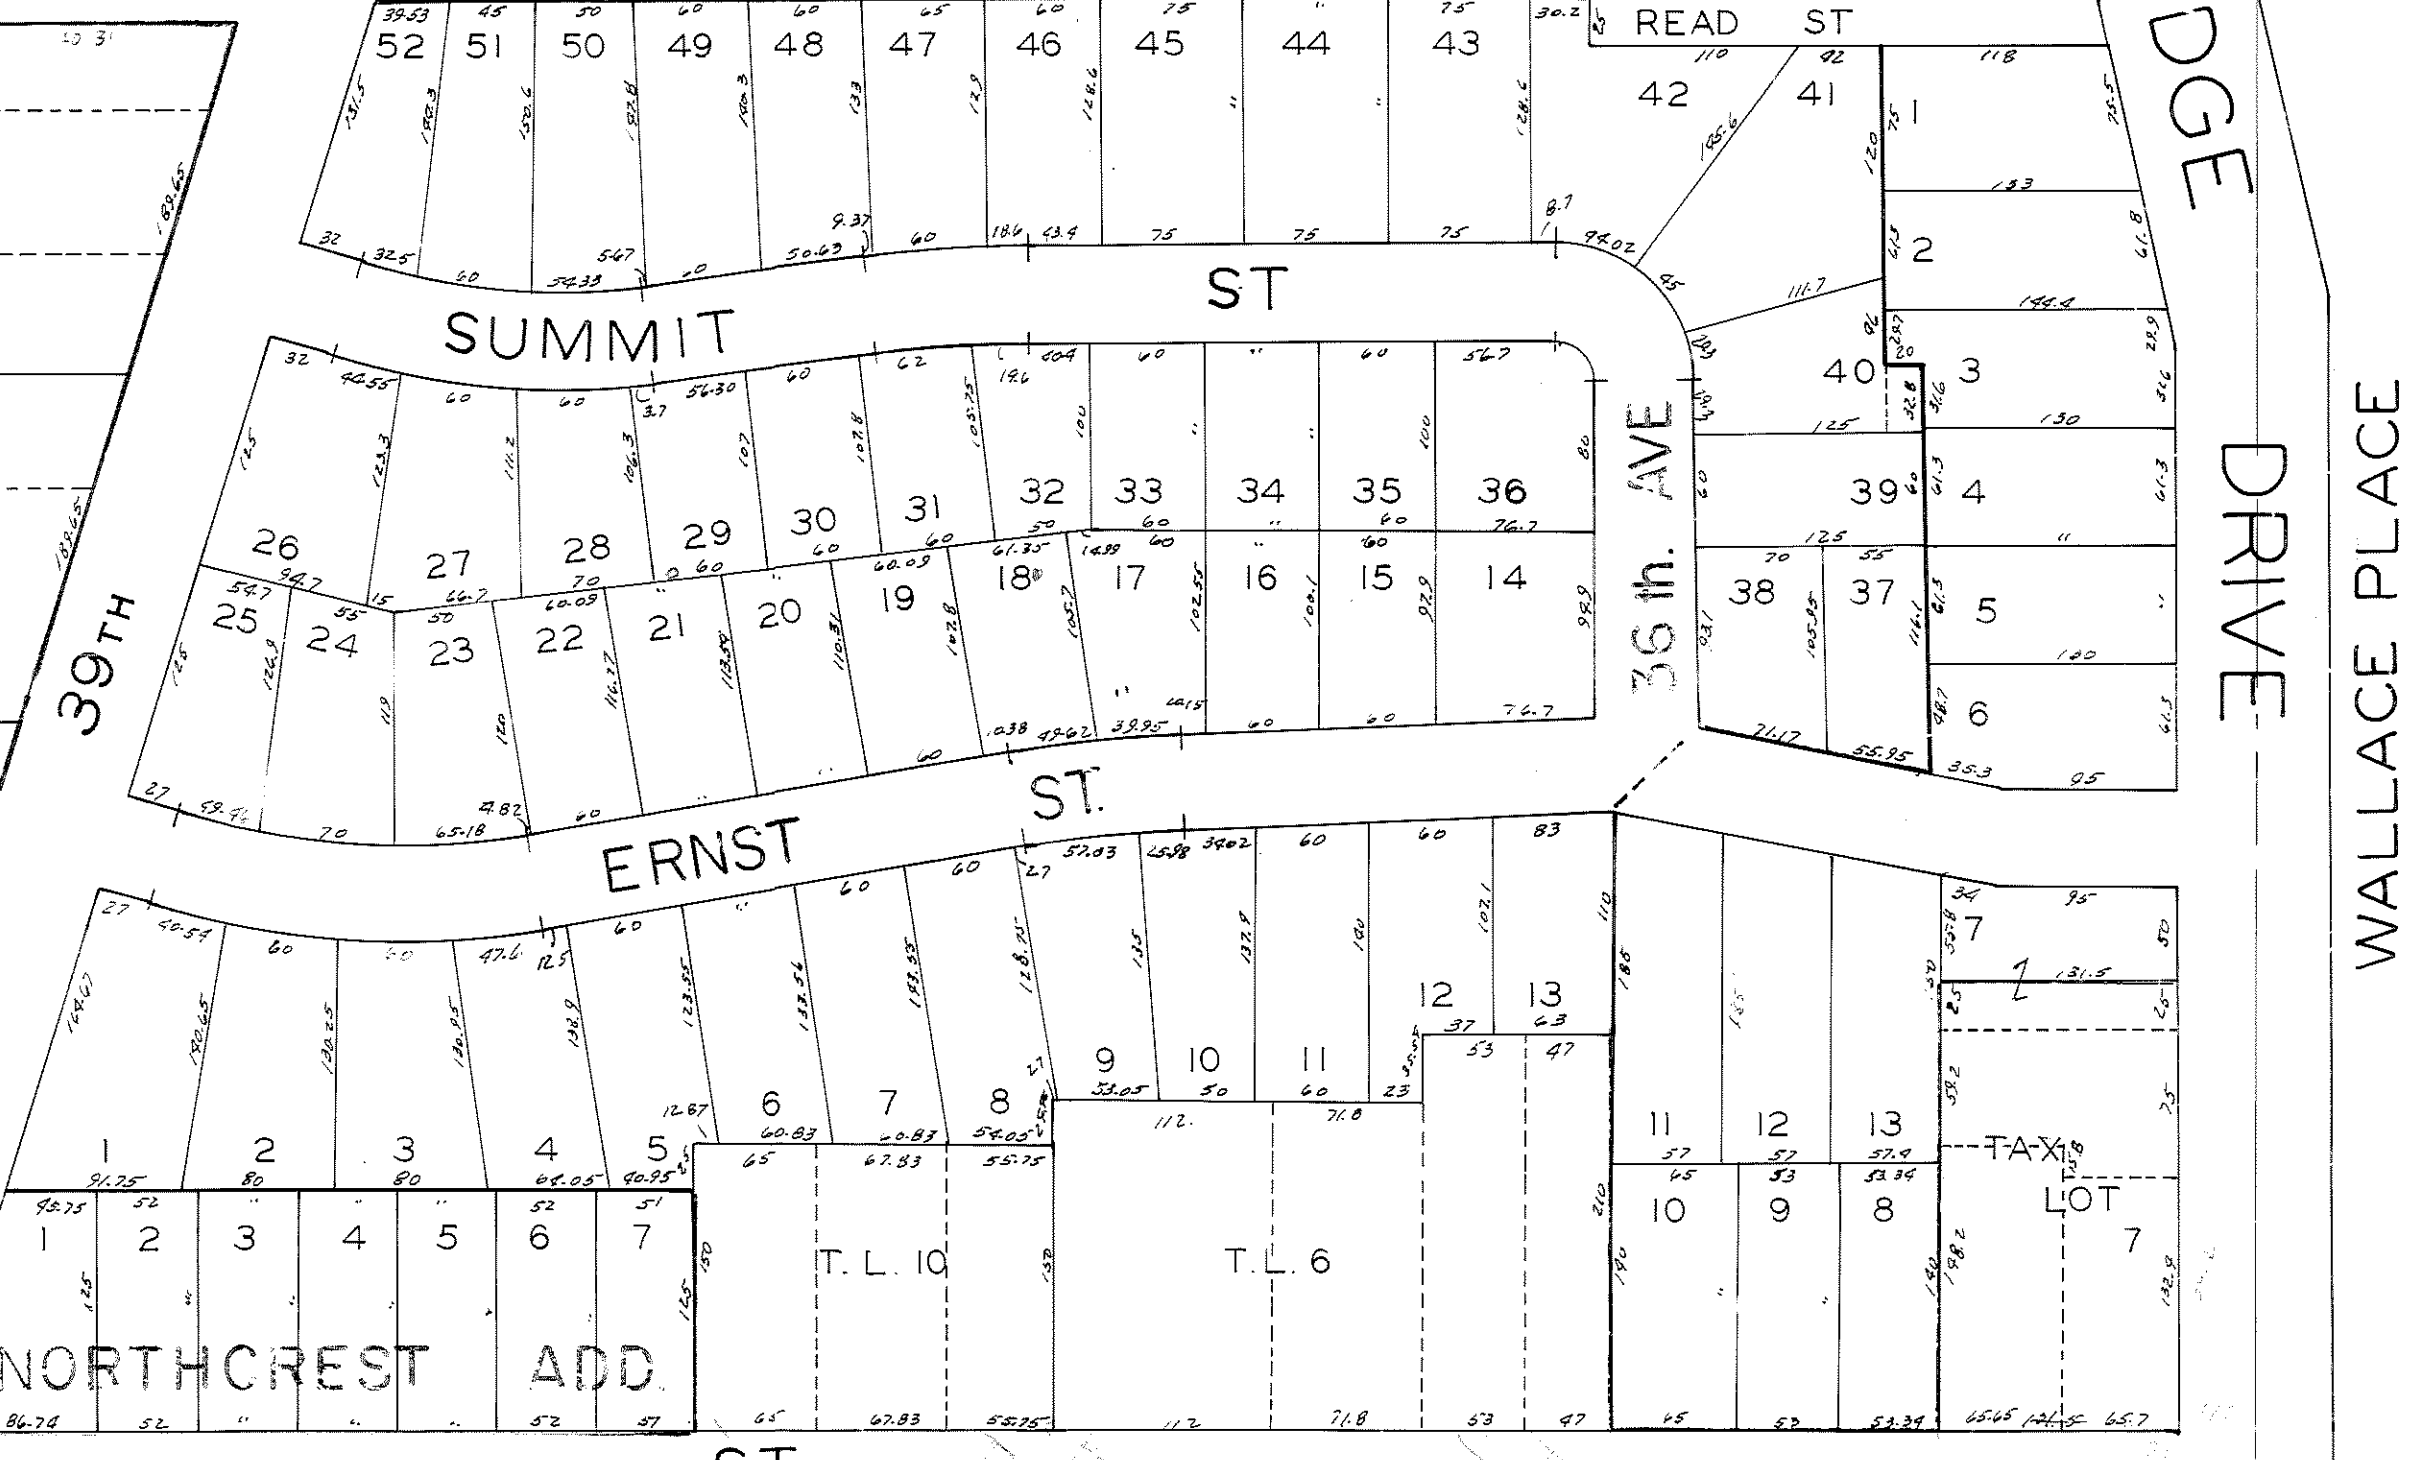

WILSON & MOSSMAN FLORENCE ADD

NORTH SIDE ACRES

IOWA ST

READ ST

ST

ACRE GARDENS REF

356

ACRE GARDENS

ACRE GARDENS REF

SUMMIT ST

ERNST ST

NORTHCREST ADD

ST

SUMMIT PARK ADD

OAK TREE ACRES

IDA

NORTH RIDGE DRIVE
WALLACE PLACE
DILLIONS 11TH ADD

246