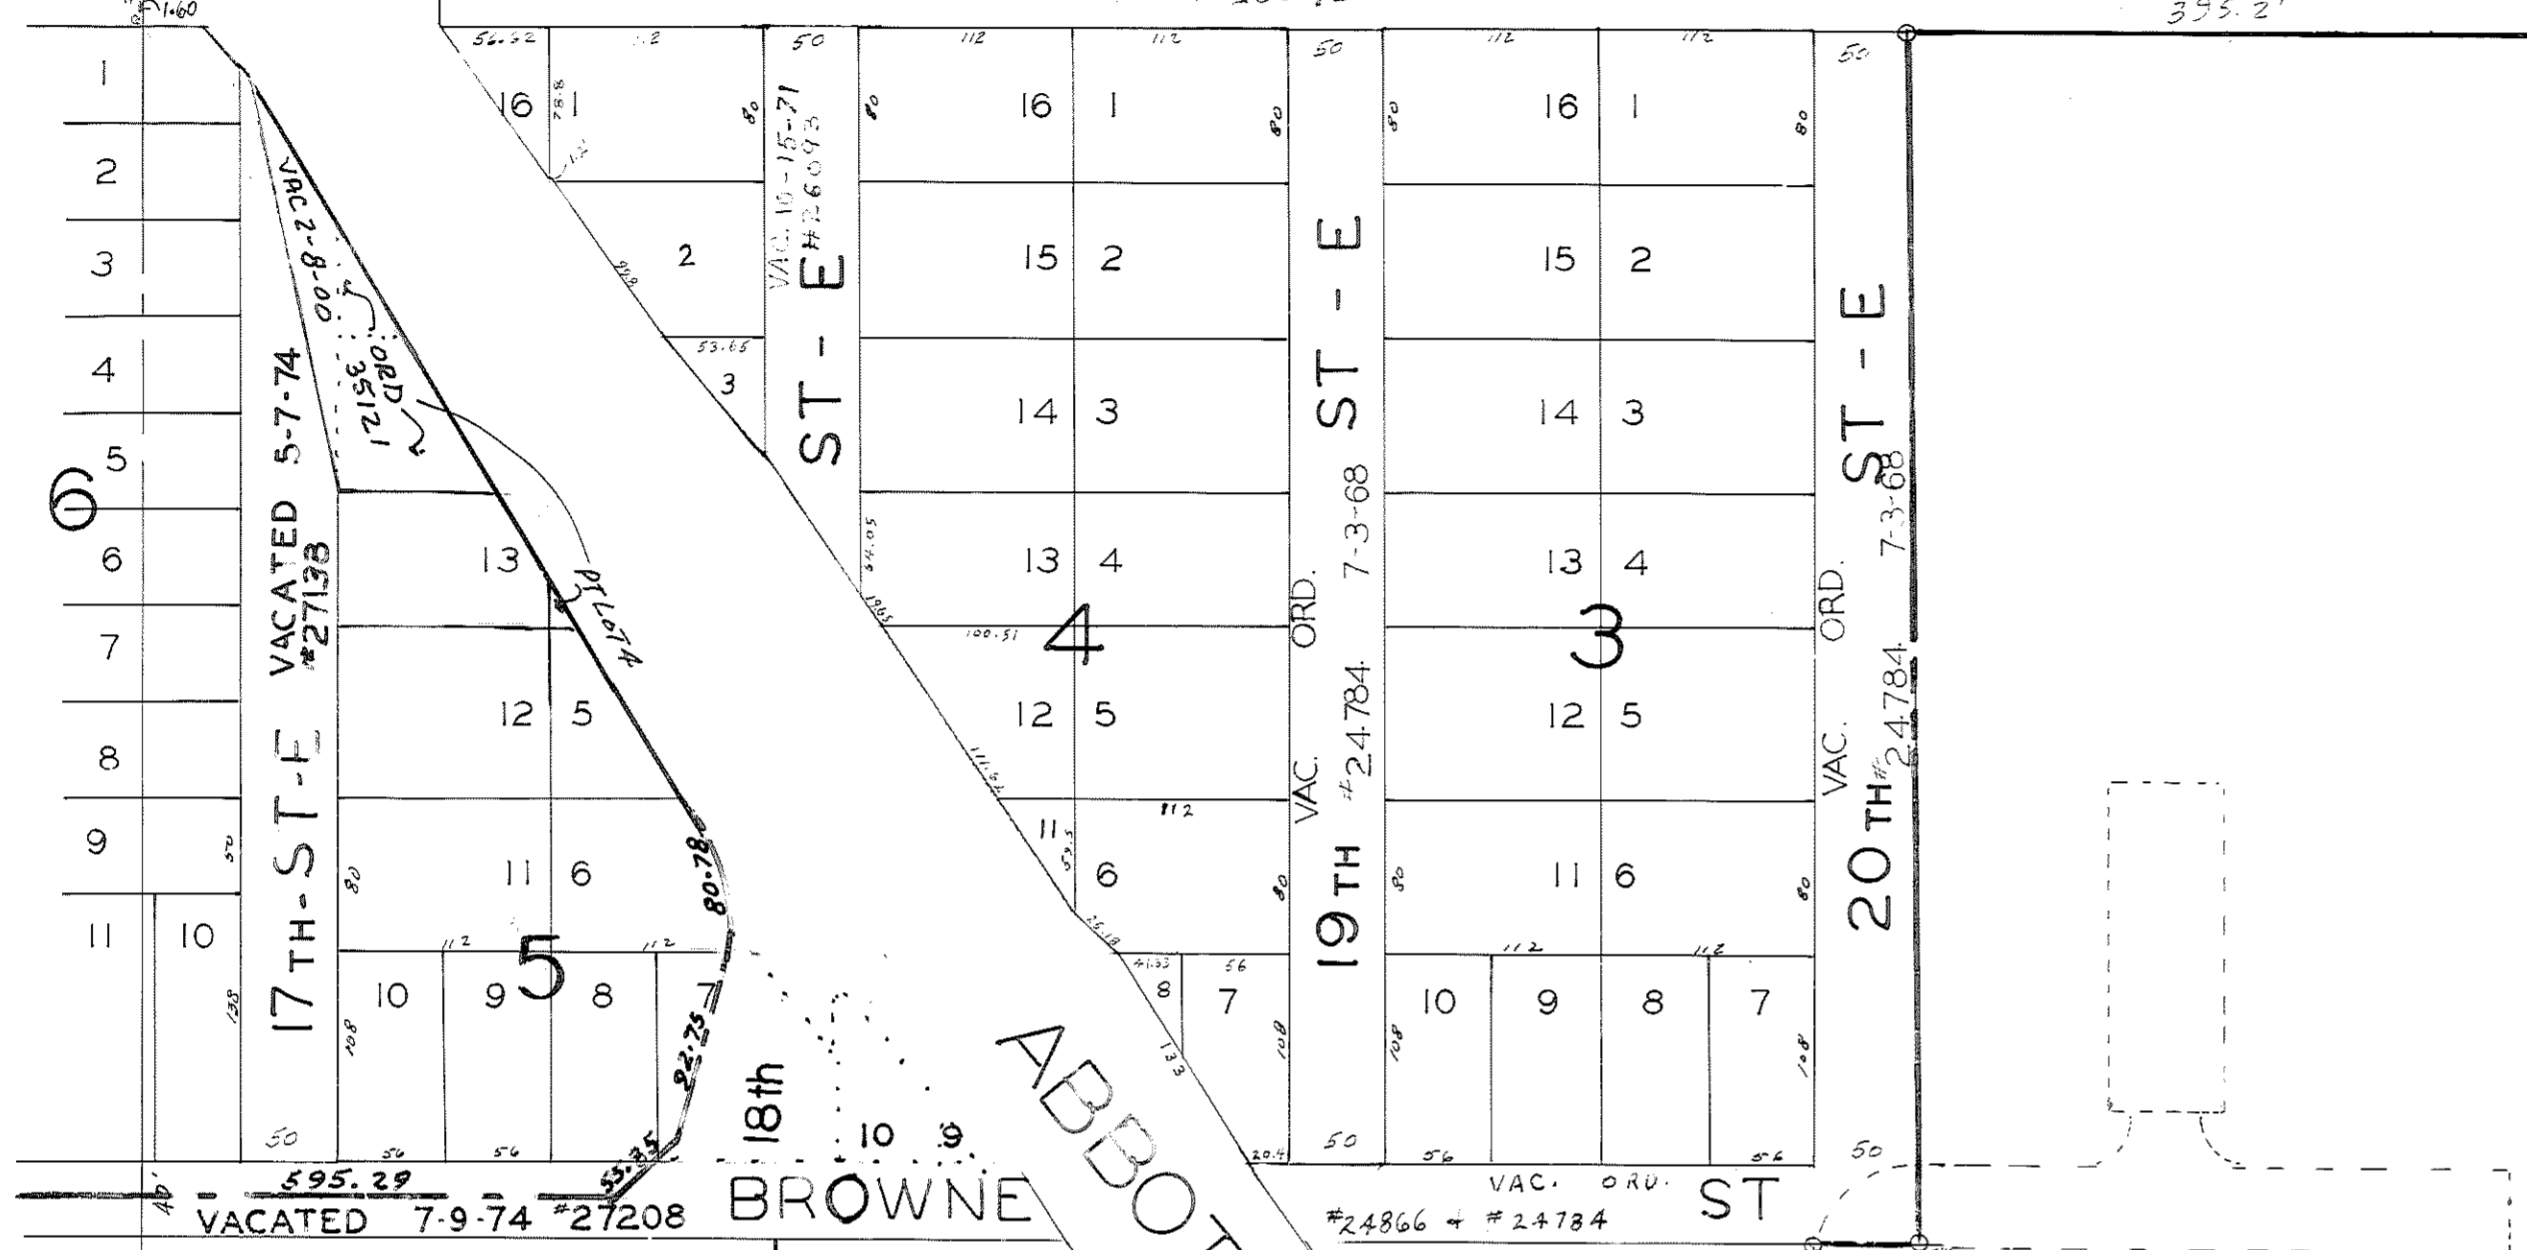

32

31

CARTER LAKE VIEW ADD

FORT ST

VAC. 10-15-71 #26093

EPPLEY AIRFIELD ADD.

(A REPLAT)

TAX LOT 9

45

TAX LOT 8

T.L. 7

T.L. 7

TAX LOT 7

ABBOTT DRIVE

DRIVE

CARTER LAKE

T.L. 16

T.L. 15

T.L. 7

30

N 1/2 NW 1/4 1-15-13

1-A