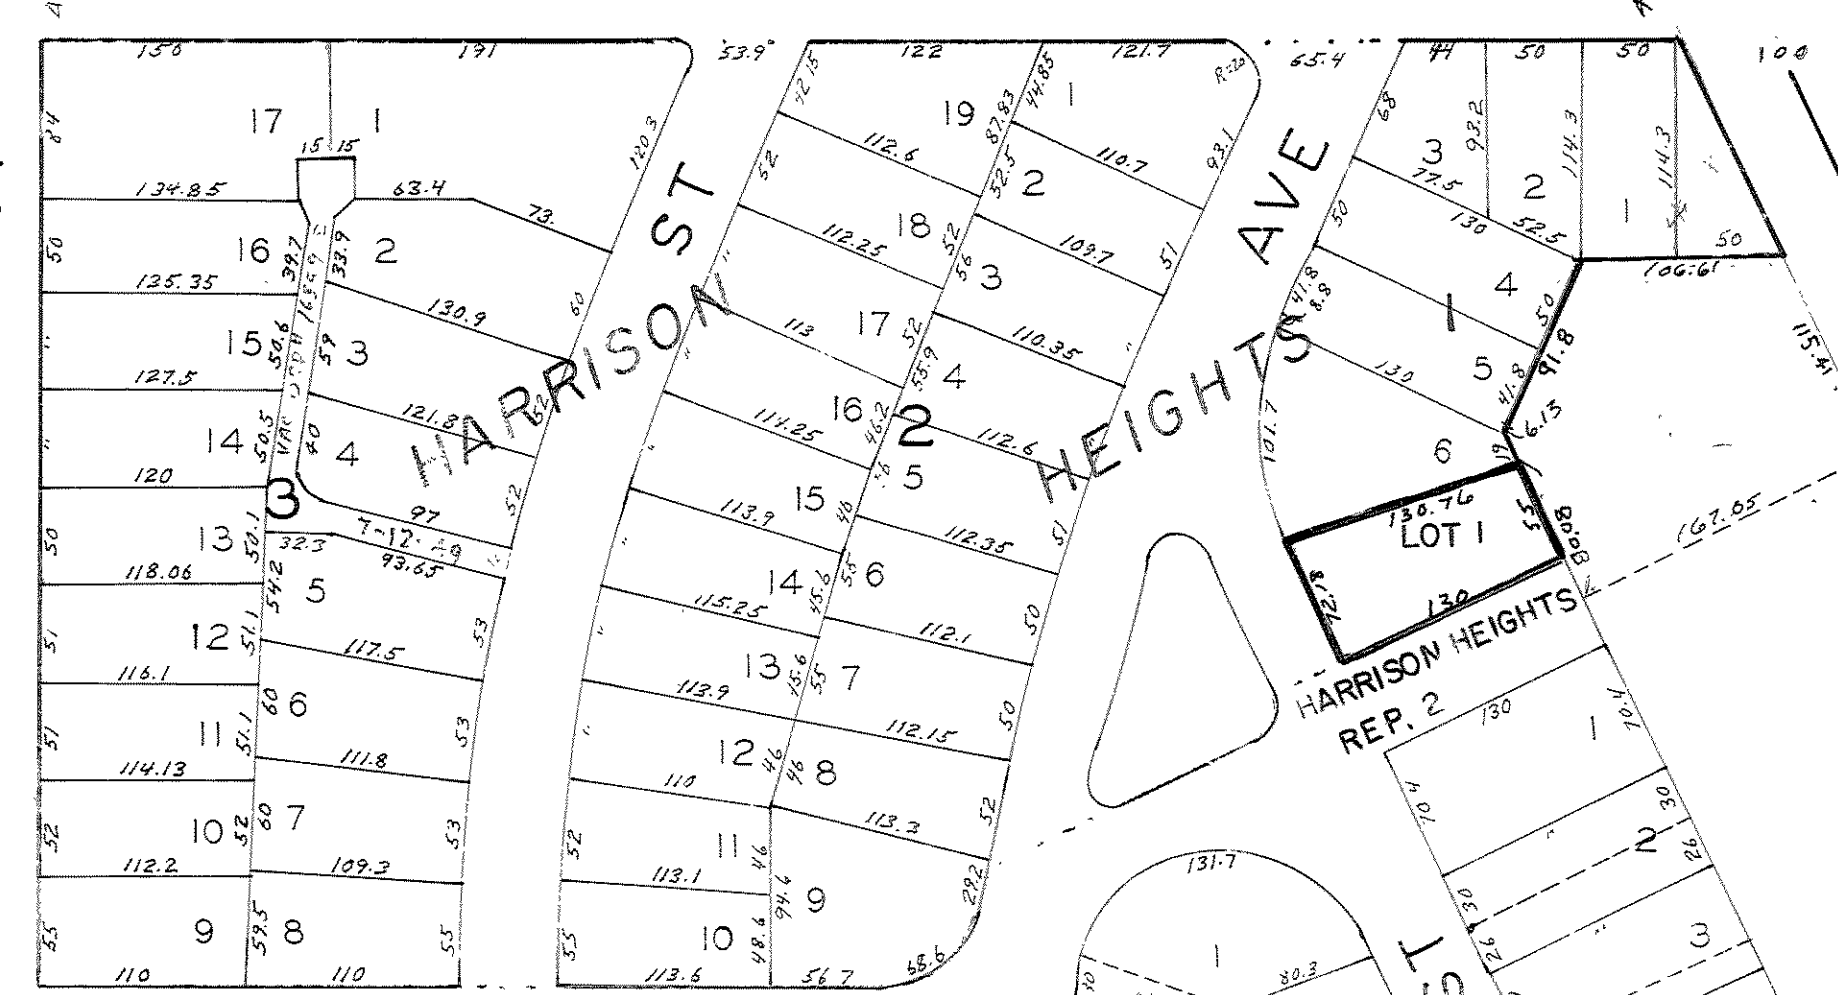

AMBLER PLACE

CLUB TERRACE

CENTER

ST