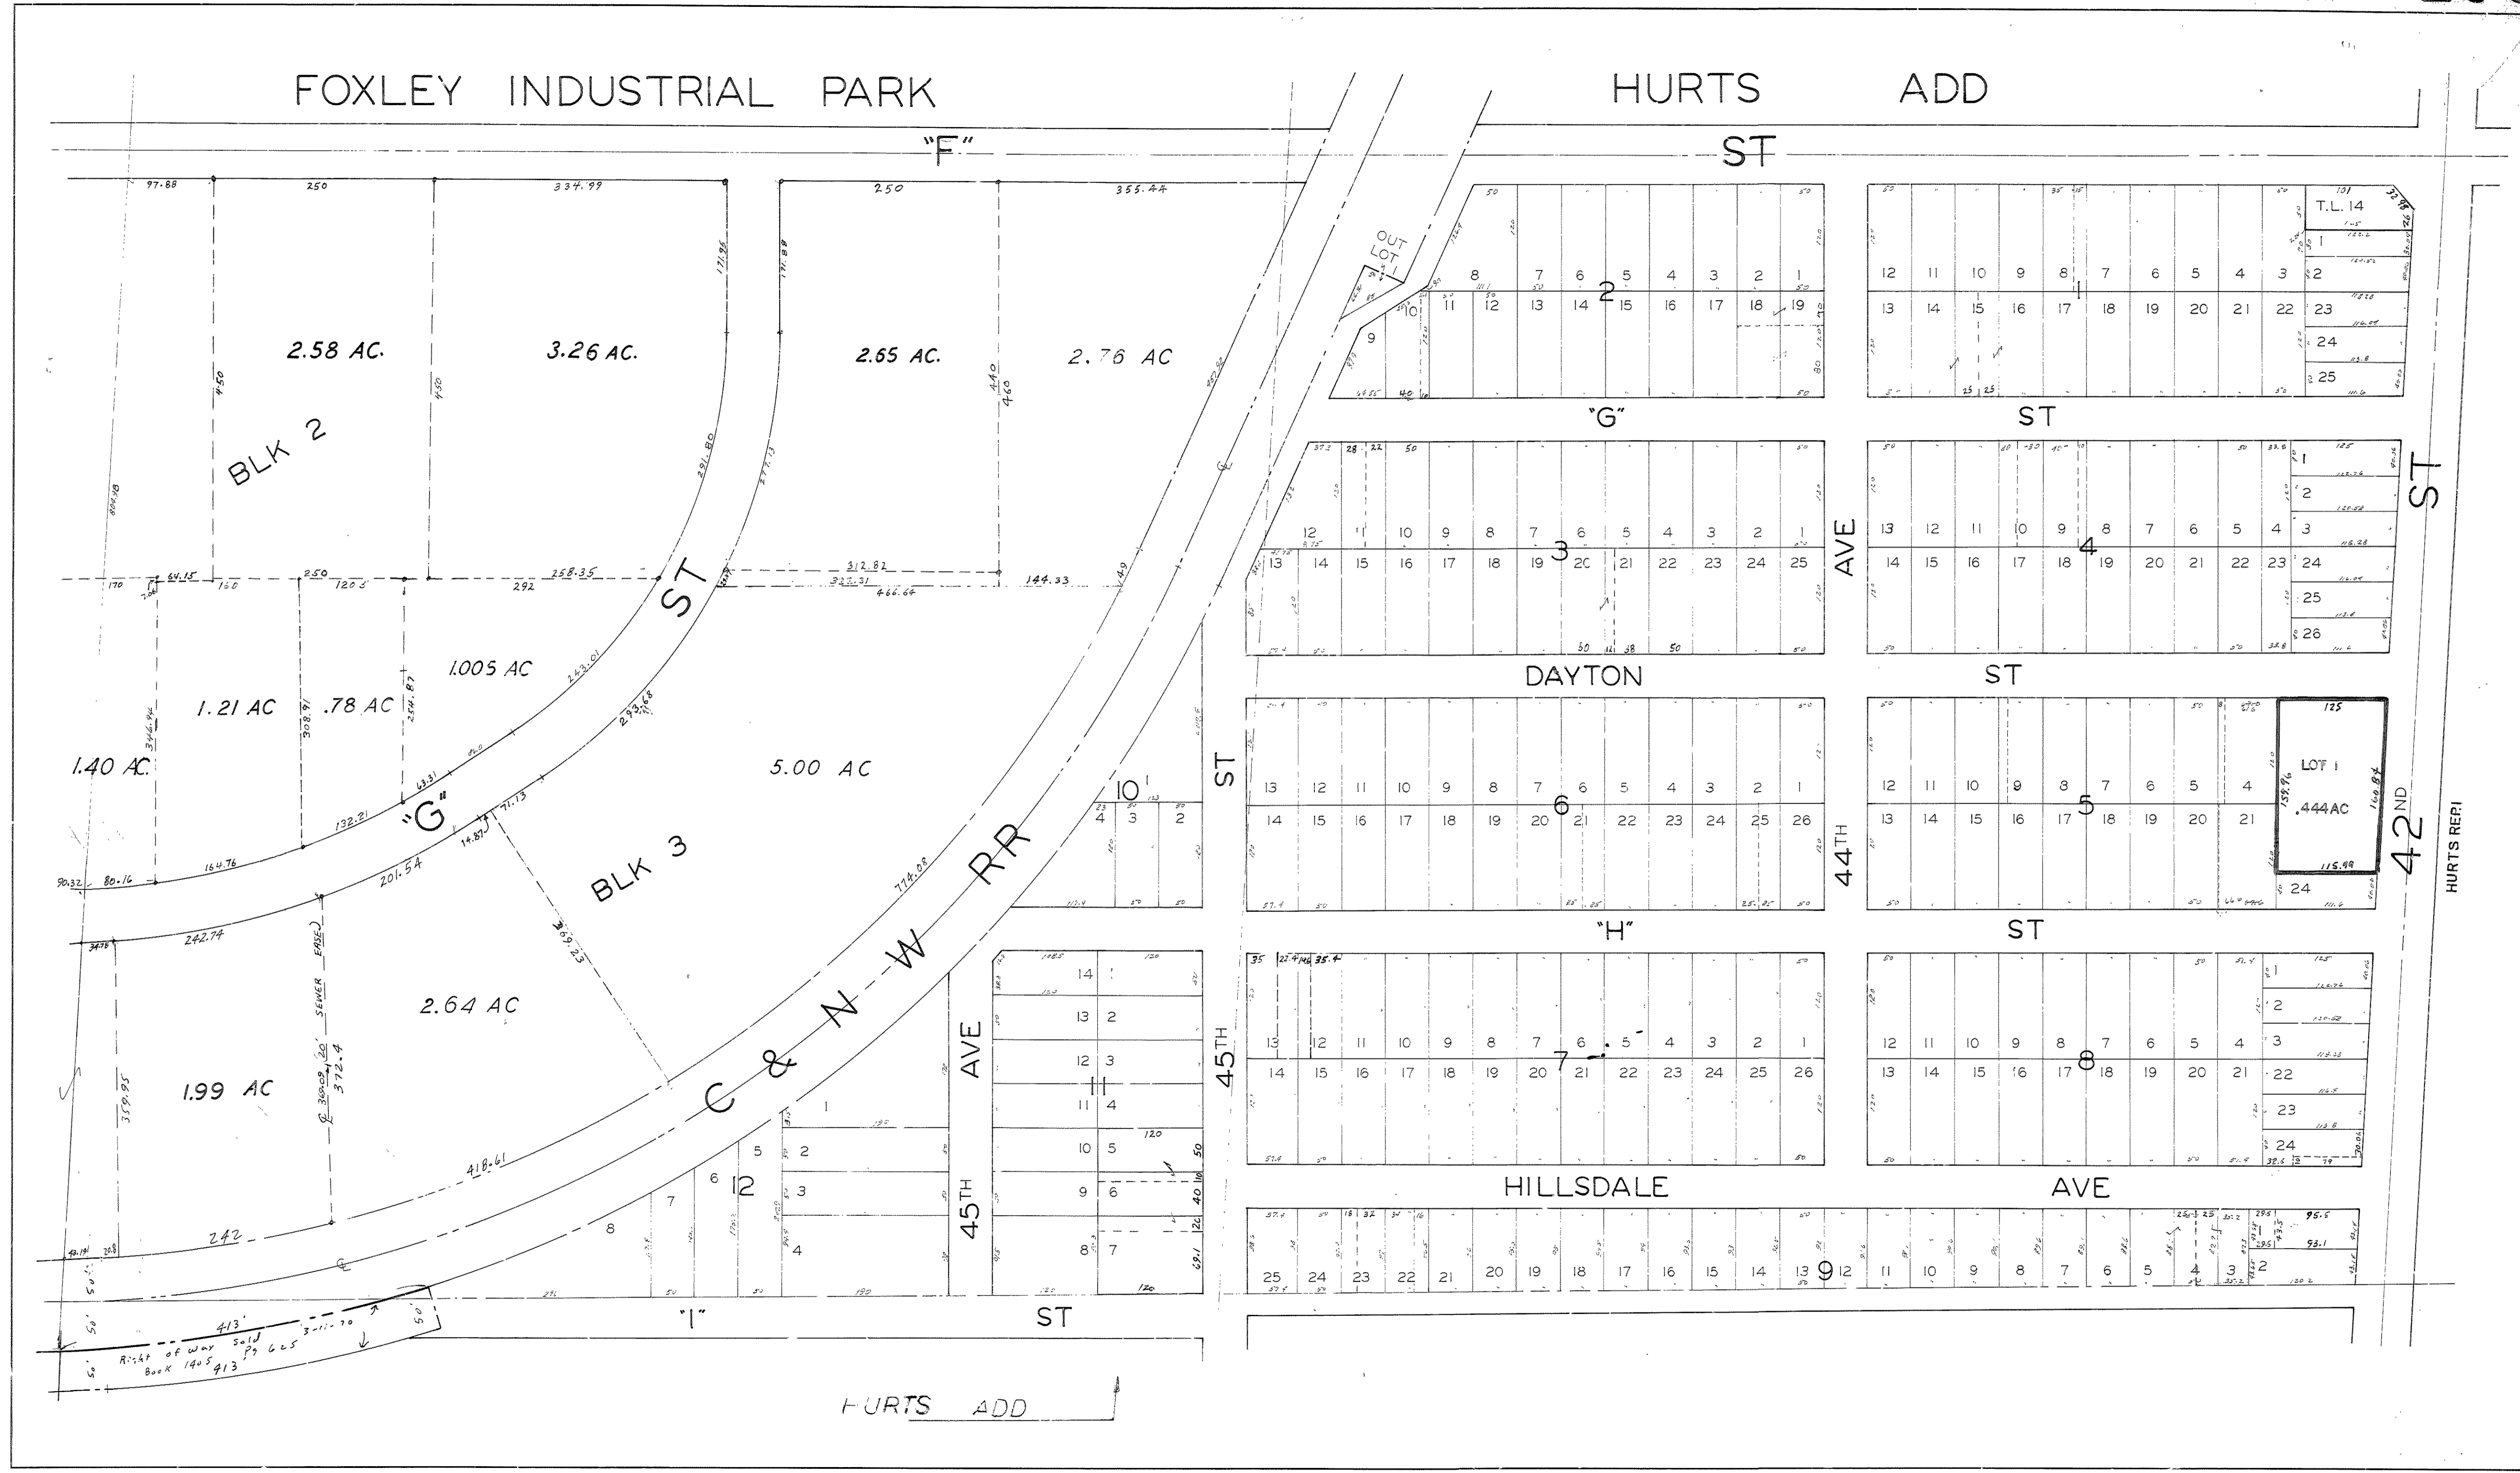

FOXLEY INDUSTRIAL PARK

HURTS ADD

409

297

HURTS ADD

STANDARD BLUE PRINT, OMAHA 05886