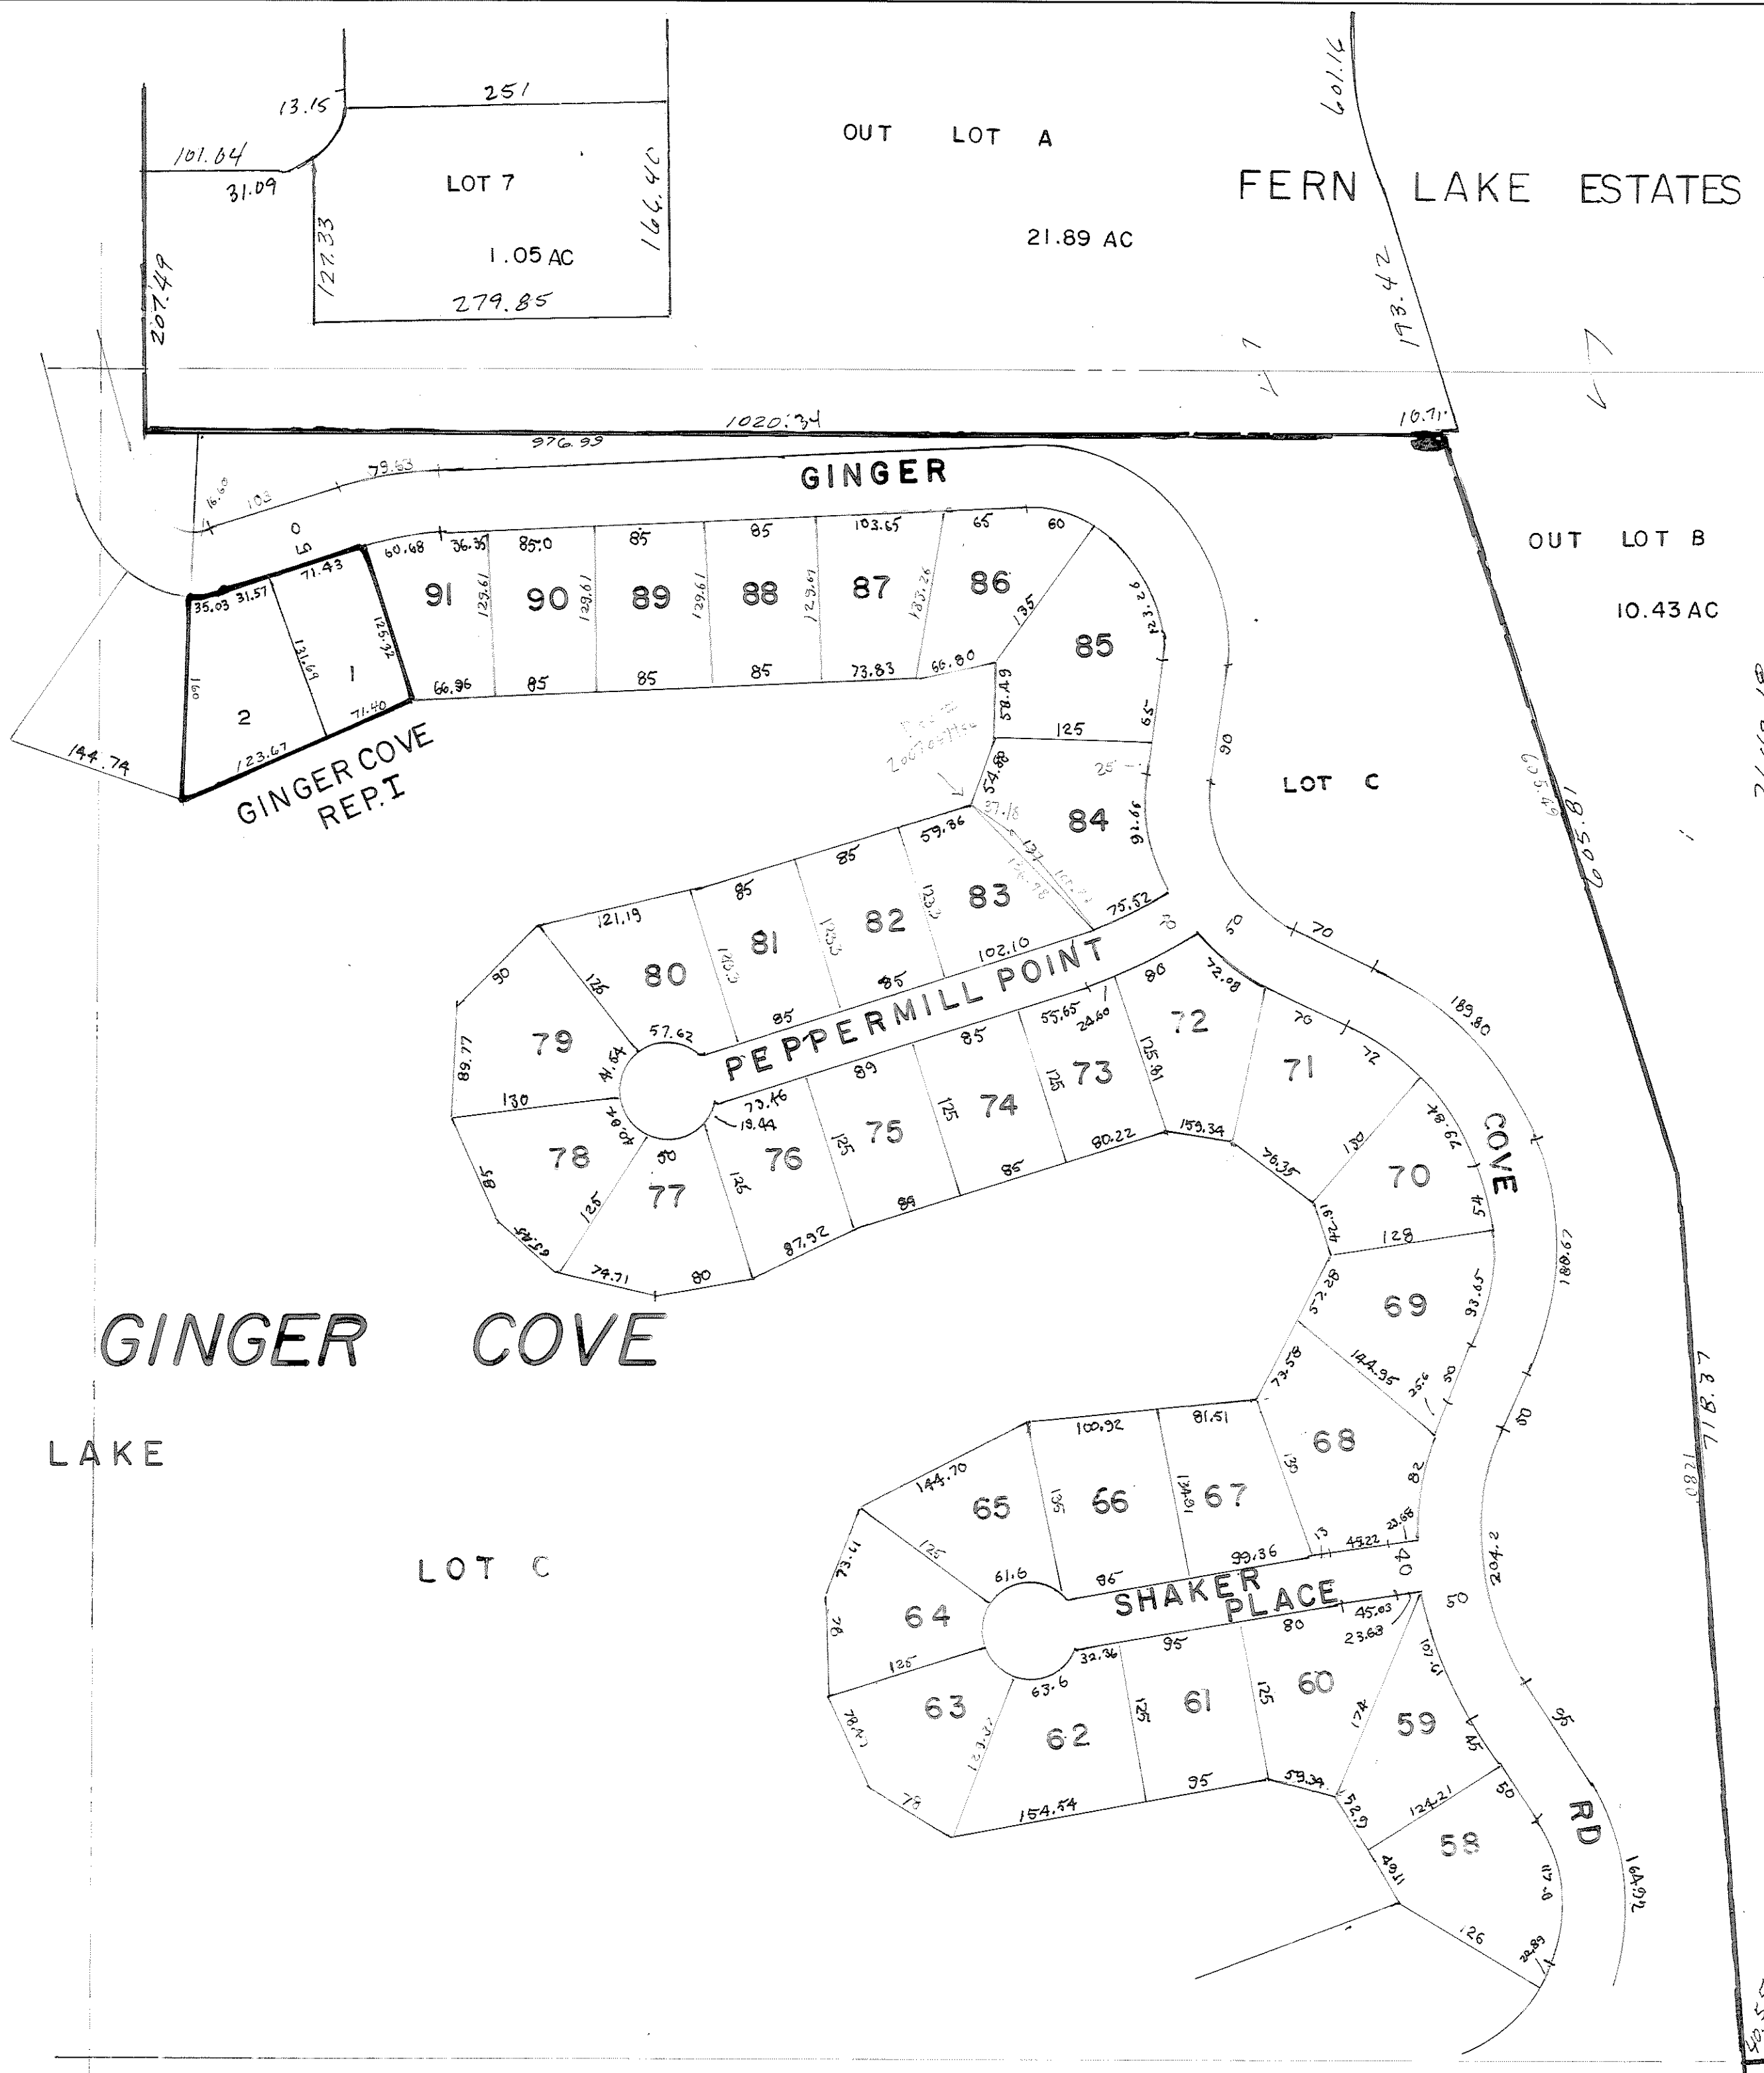

2604

2602

VALLEY

2647

33-2

GINGER COVE

LAKE

LOT C

PEPPERMILL POINT

SHAKER PLACE

FERN LAKE ESTATES

2600

S 1/2 NW 1/4 SEC 35-16-9

35 SEC.