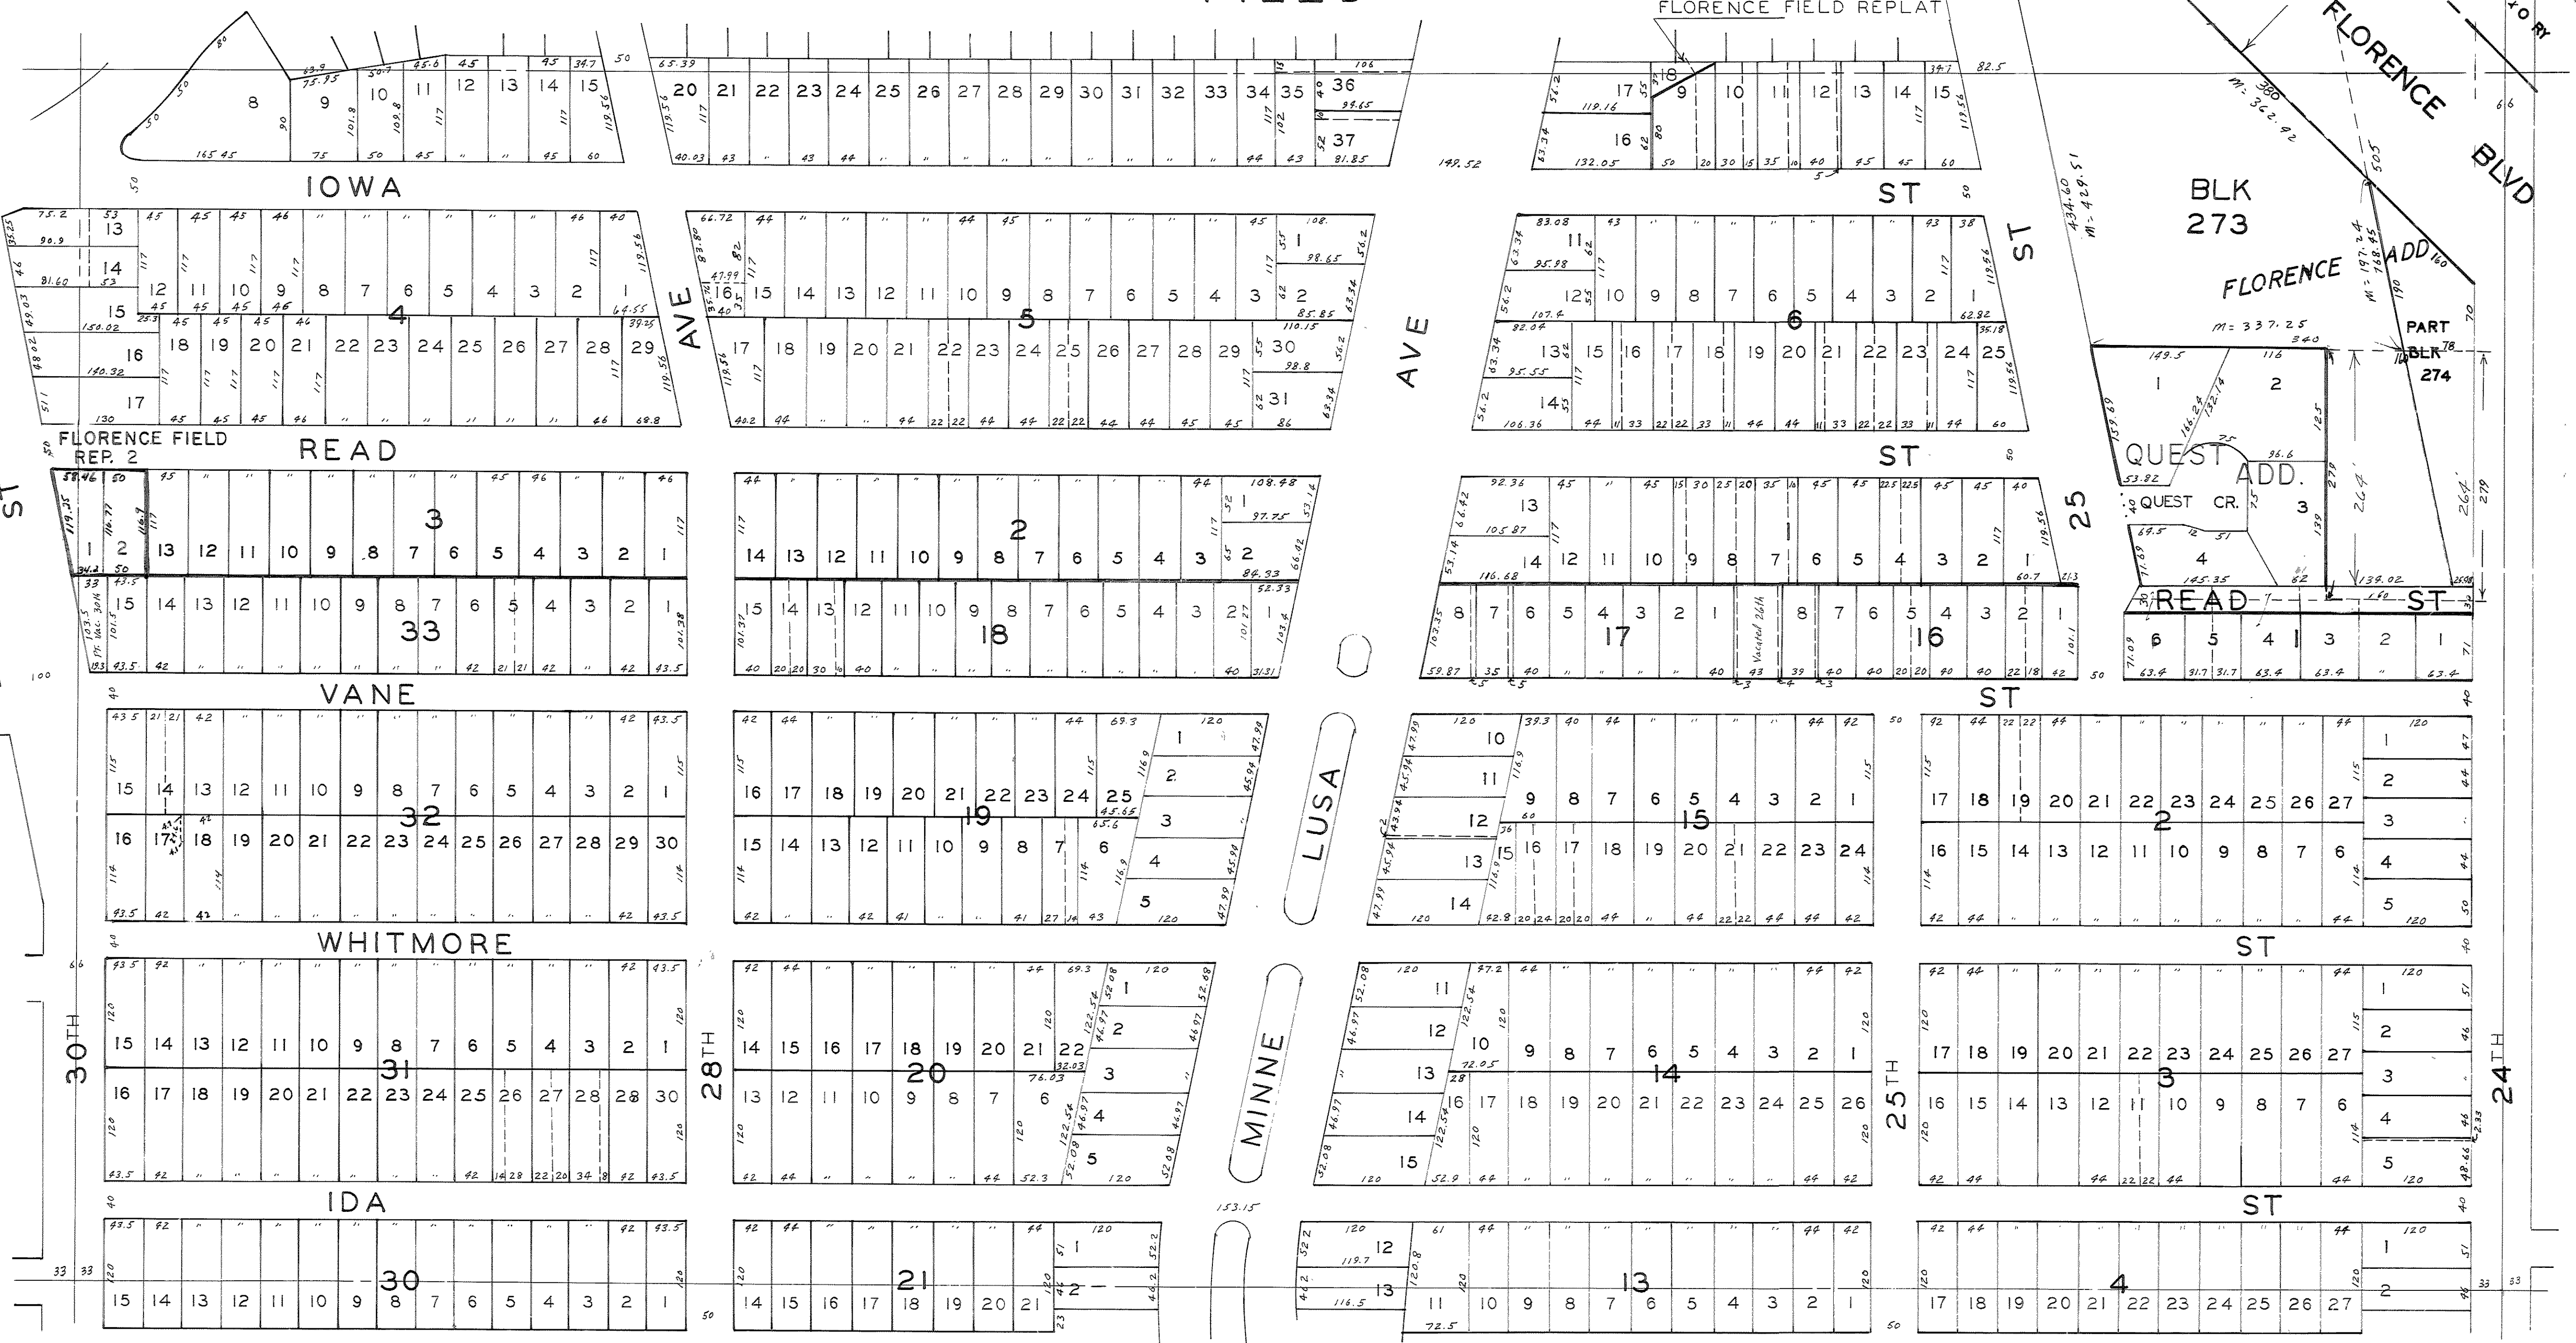

FLORENCE FIELD

LT 18 FLORENCE FIELD REPLAT

FLORENCE BLVD  
C ST P.W.O. RY

BLK 273

FLORENCE ADD

PART BLK 274

QUEST ADD.  
QUEST CR.

READ ST

ST

ST

160

24TH

246

MINNE

LUSA