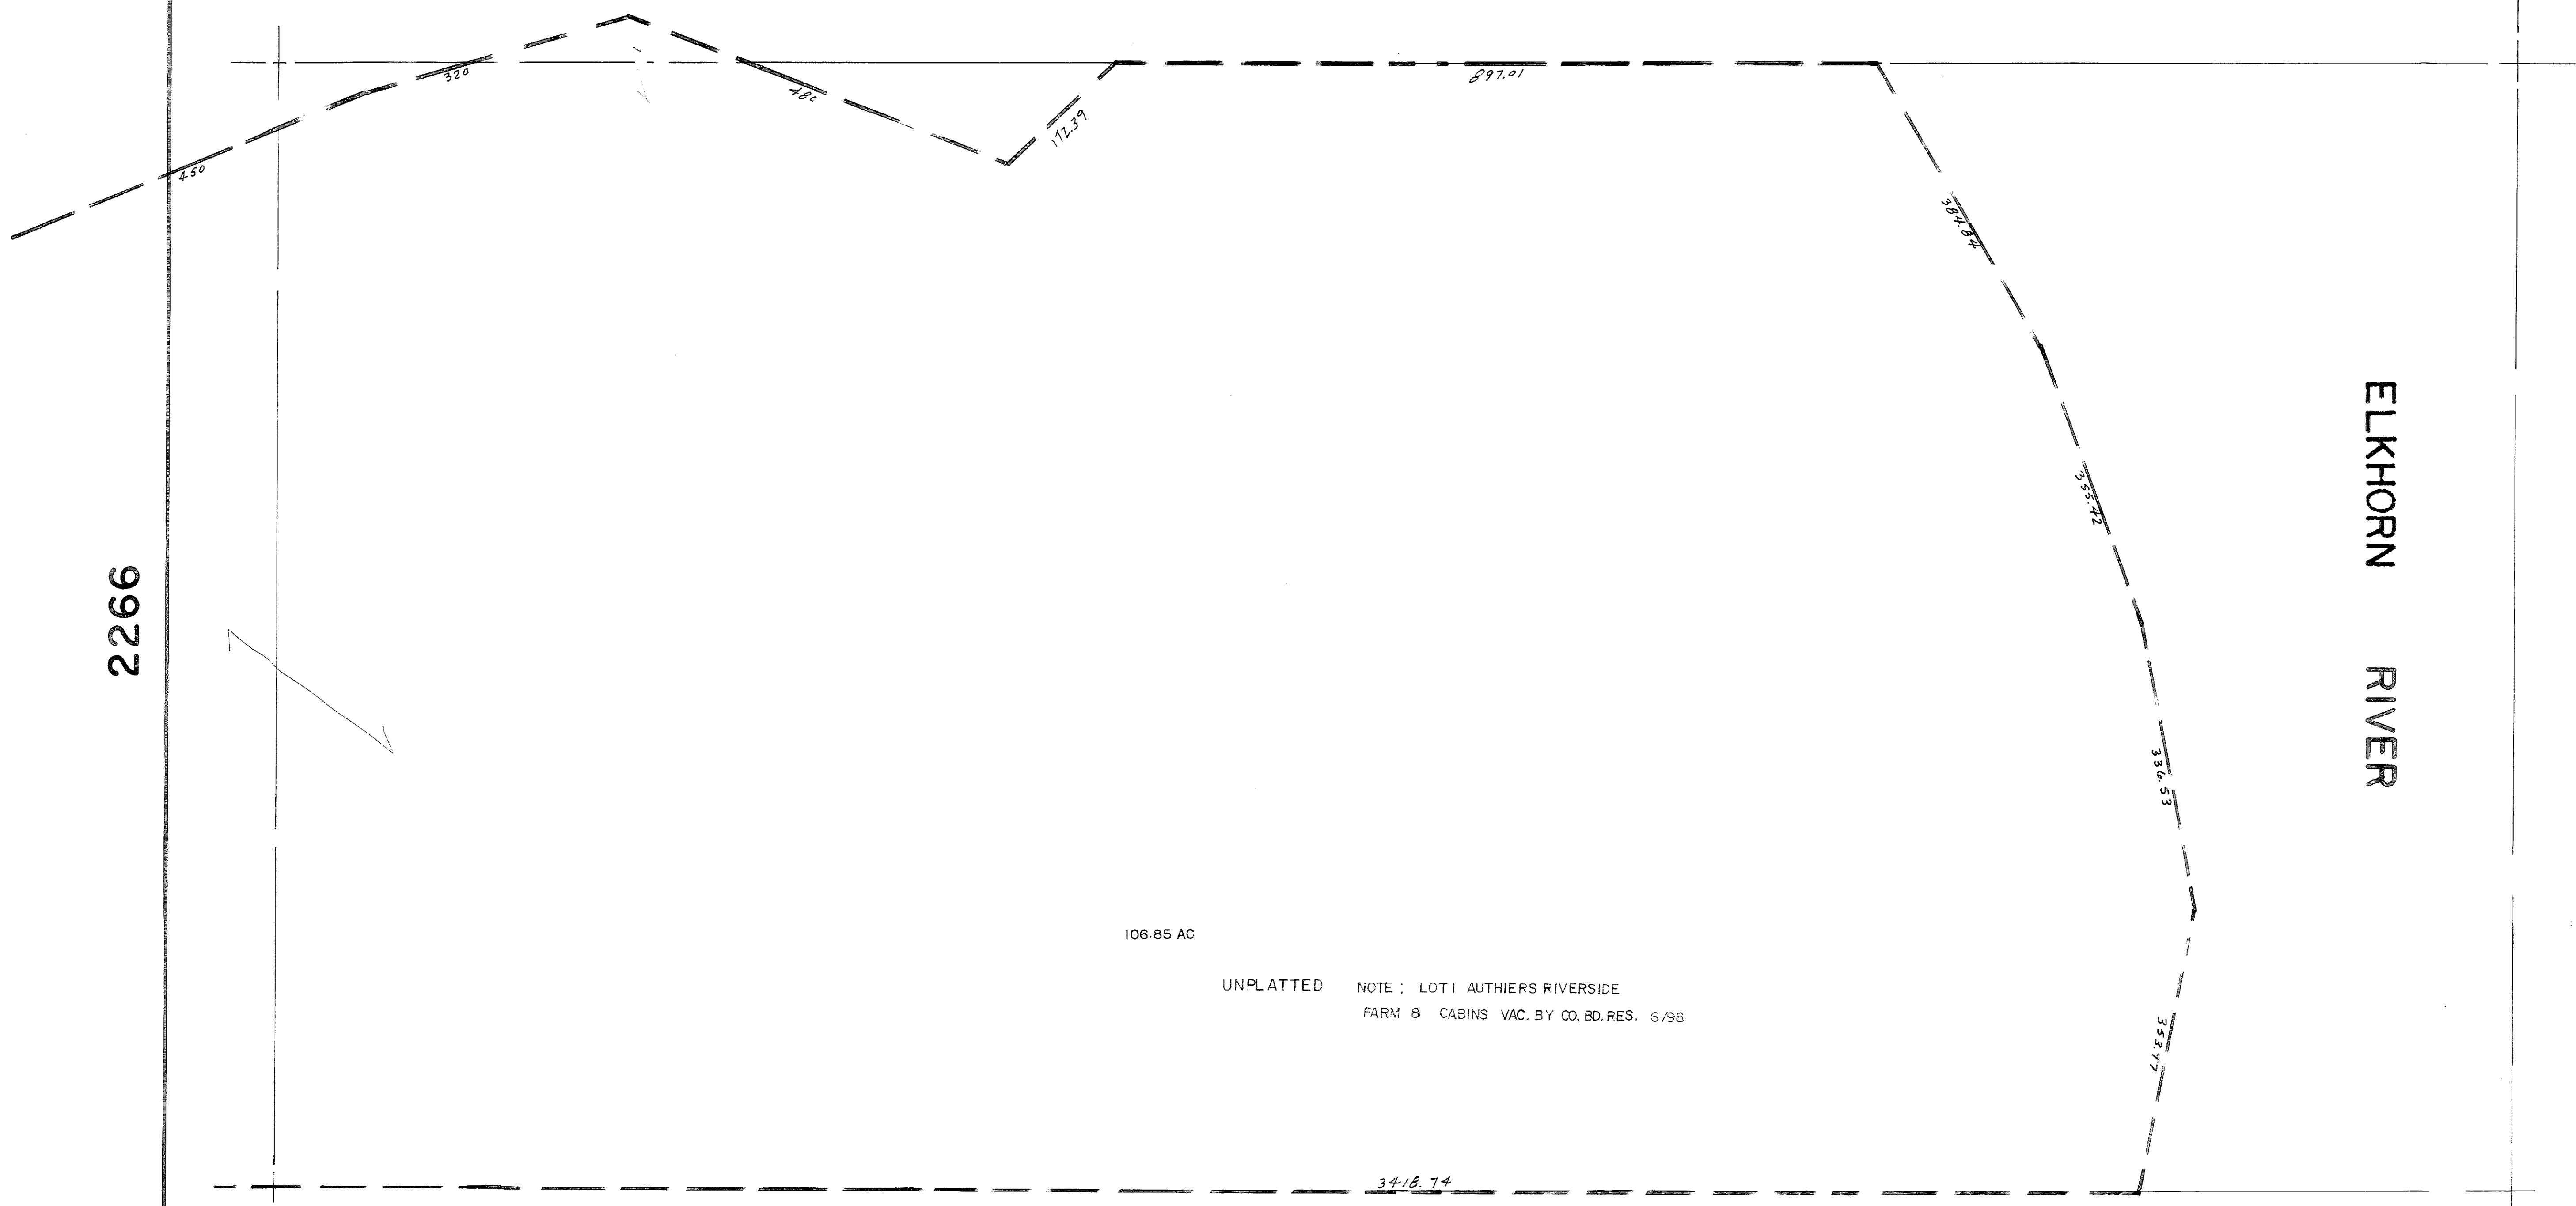

22-1

2265

2266

41-1

ELKHORN RIVER

106.85 AC

UNPLATTED NOTE : LOT 1 AUTHIERS RIVERSIDE FARM & CABINS VAC. BY CO. BD. RES. 6/98

22-1

N 1/2 NE 1/4 28-16-10