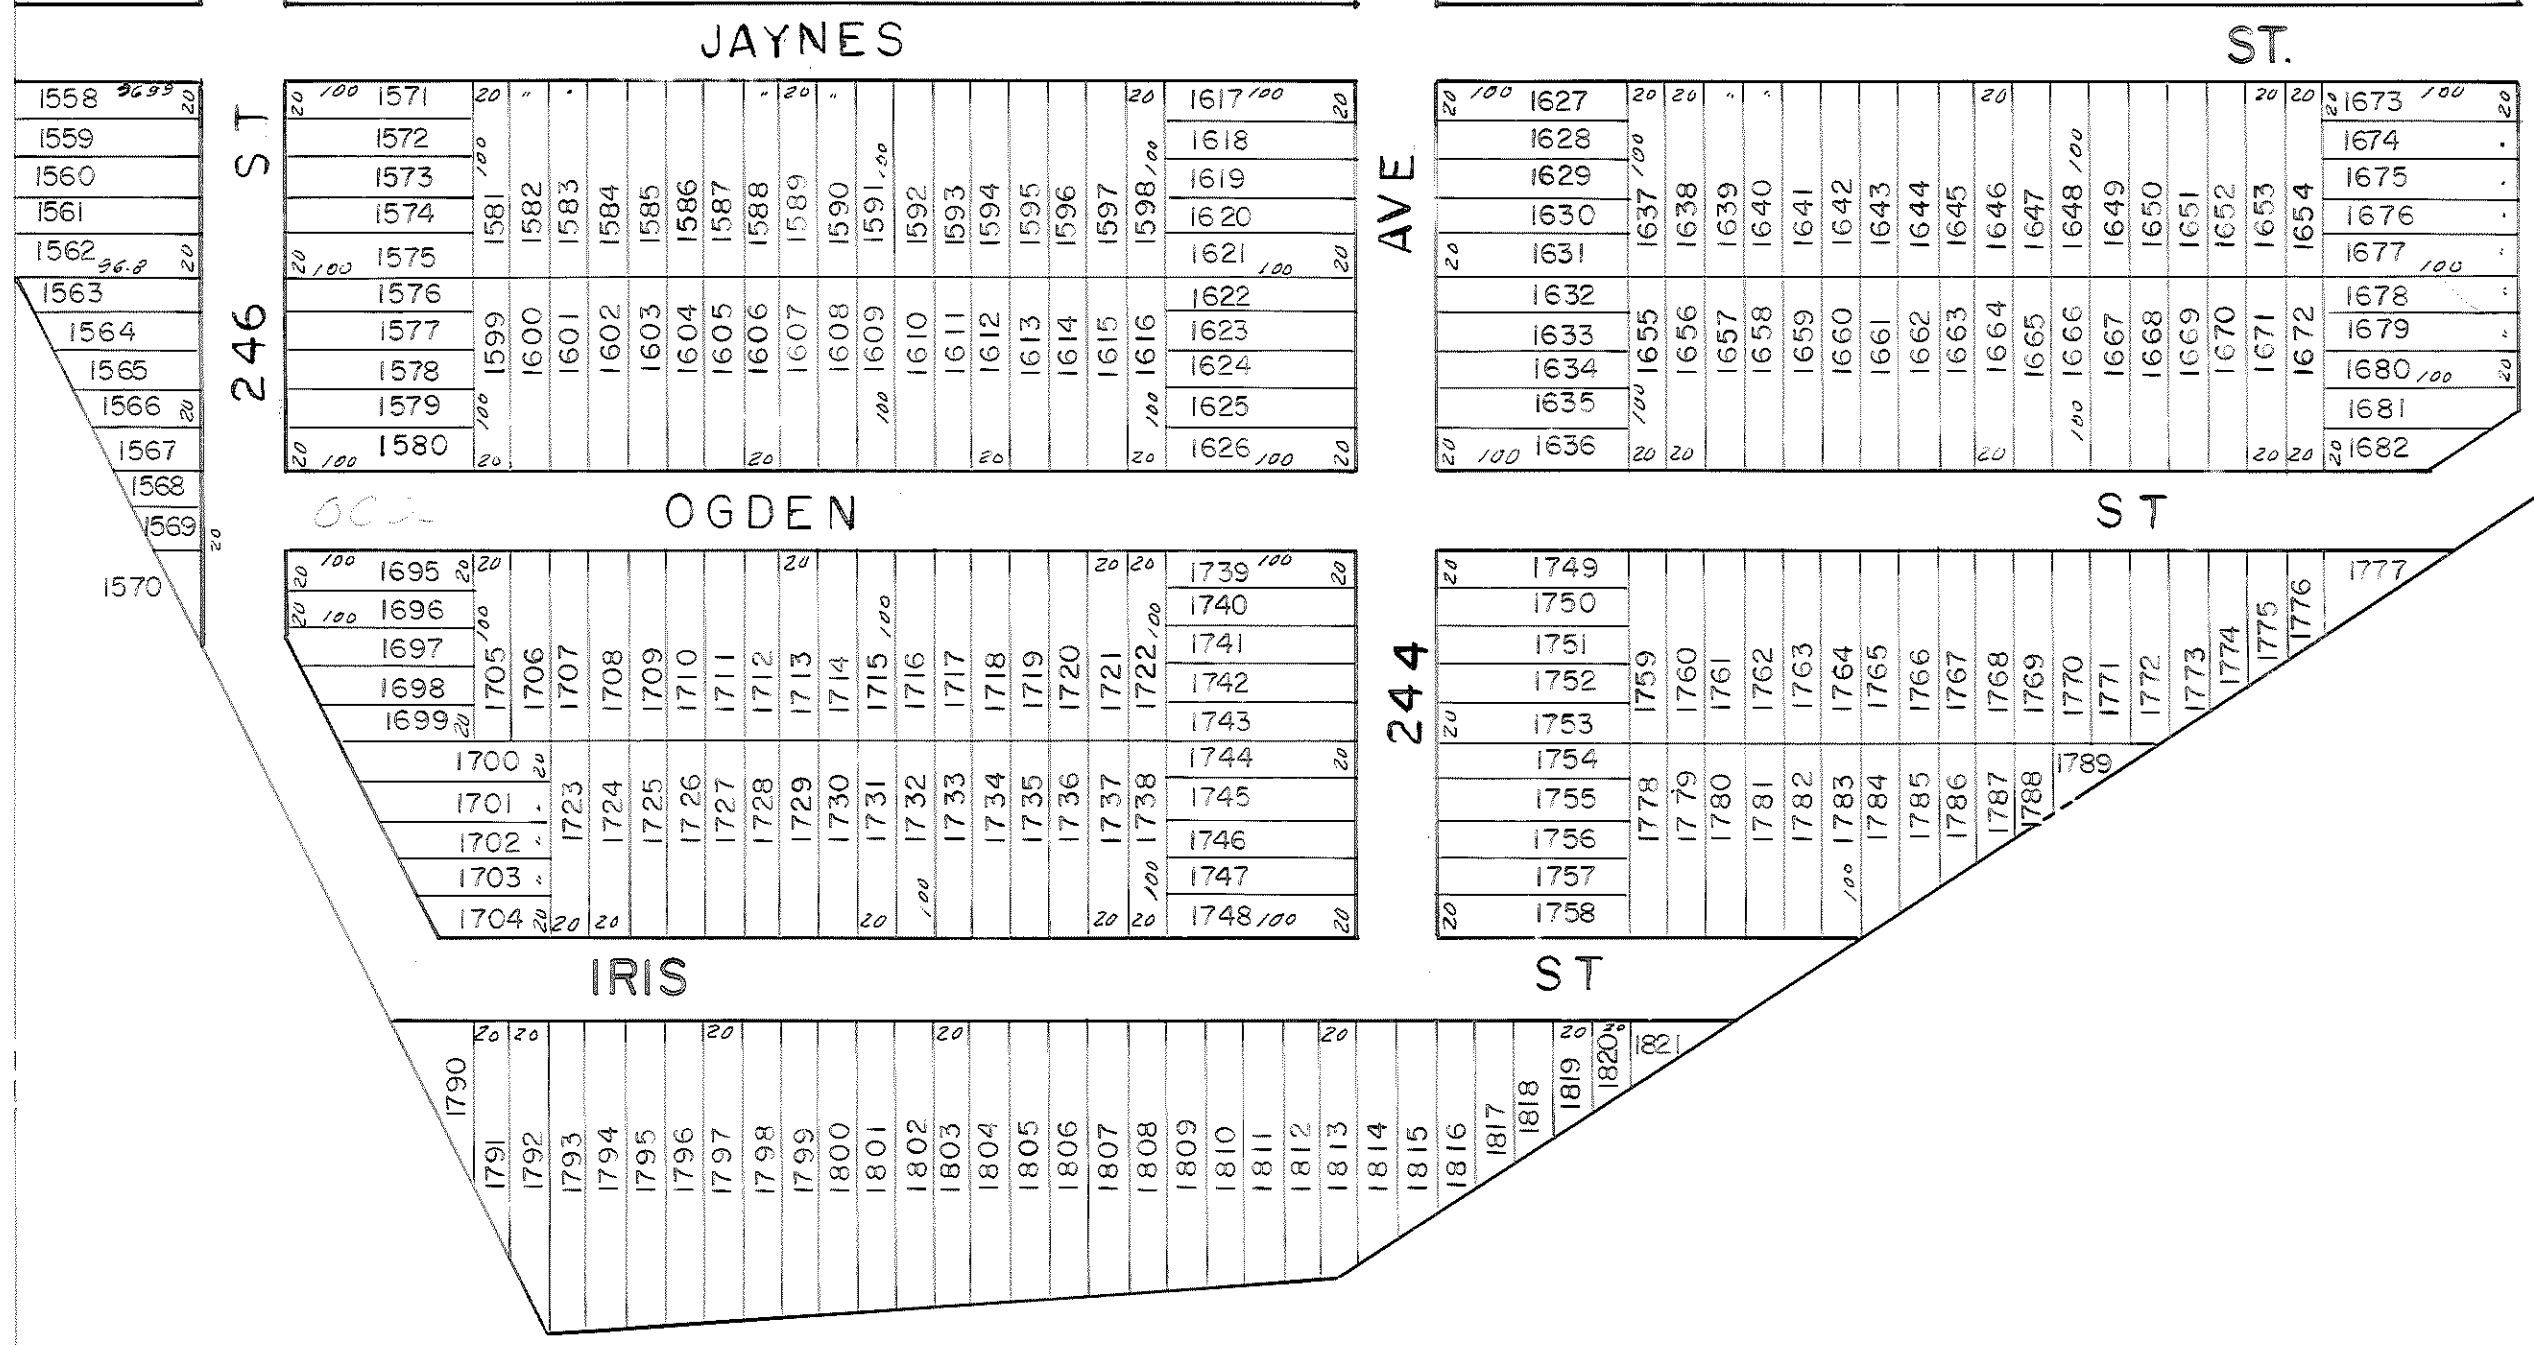

22-1

22-1

# KING LAKE ADD.

TAX LOT 4

PRECINCT & SCHOOL DISTRICT LINE

PRECINCT & SCHOOL DIST. LINE