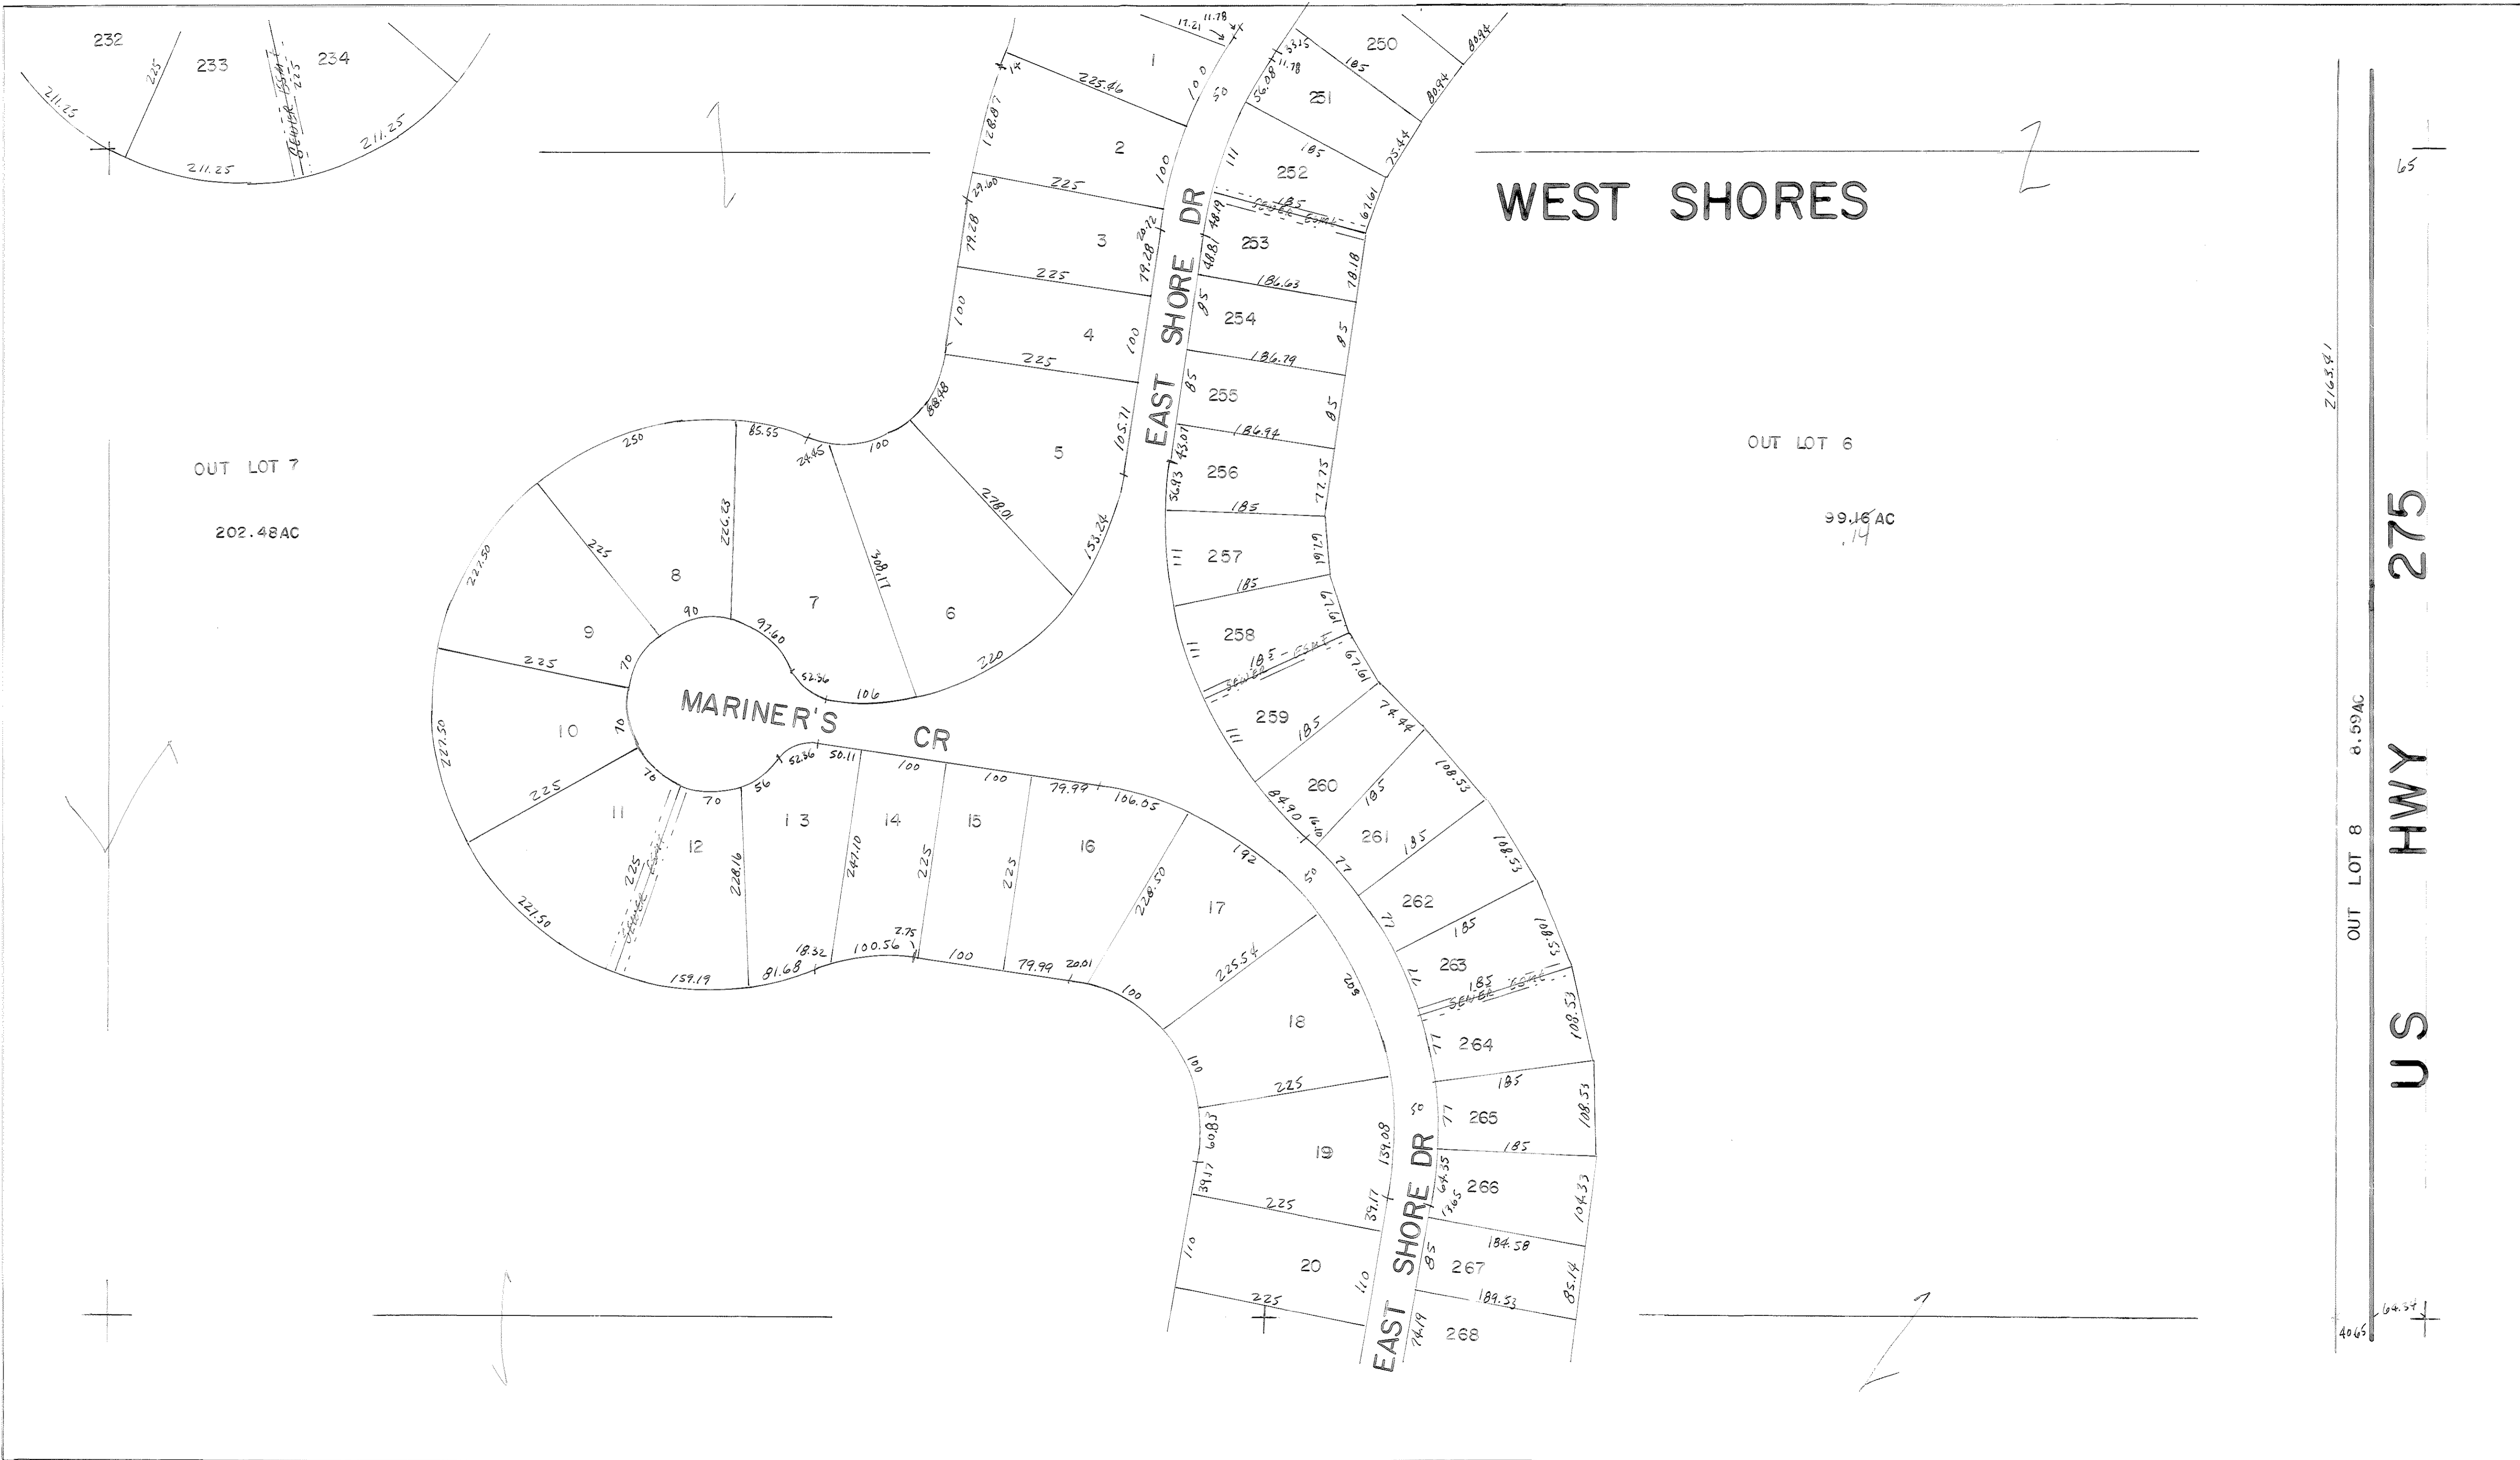

2225

2223

2224

14-1

WEST SHORES

MARINER'S CR

EAST SHORE DR

EAST SHORE DR

275

HWY

US

OUT LOT 7
202.48 AC

OUT LOT 6
99.16 AC

OUT LOT 8
8.59 AC

2221

S 1/2 NE 1/4 SEC 21-15-10