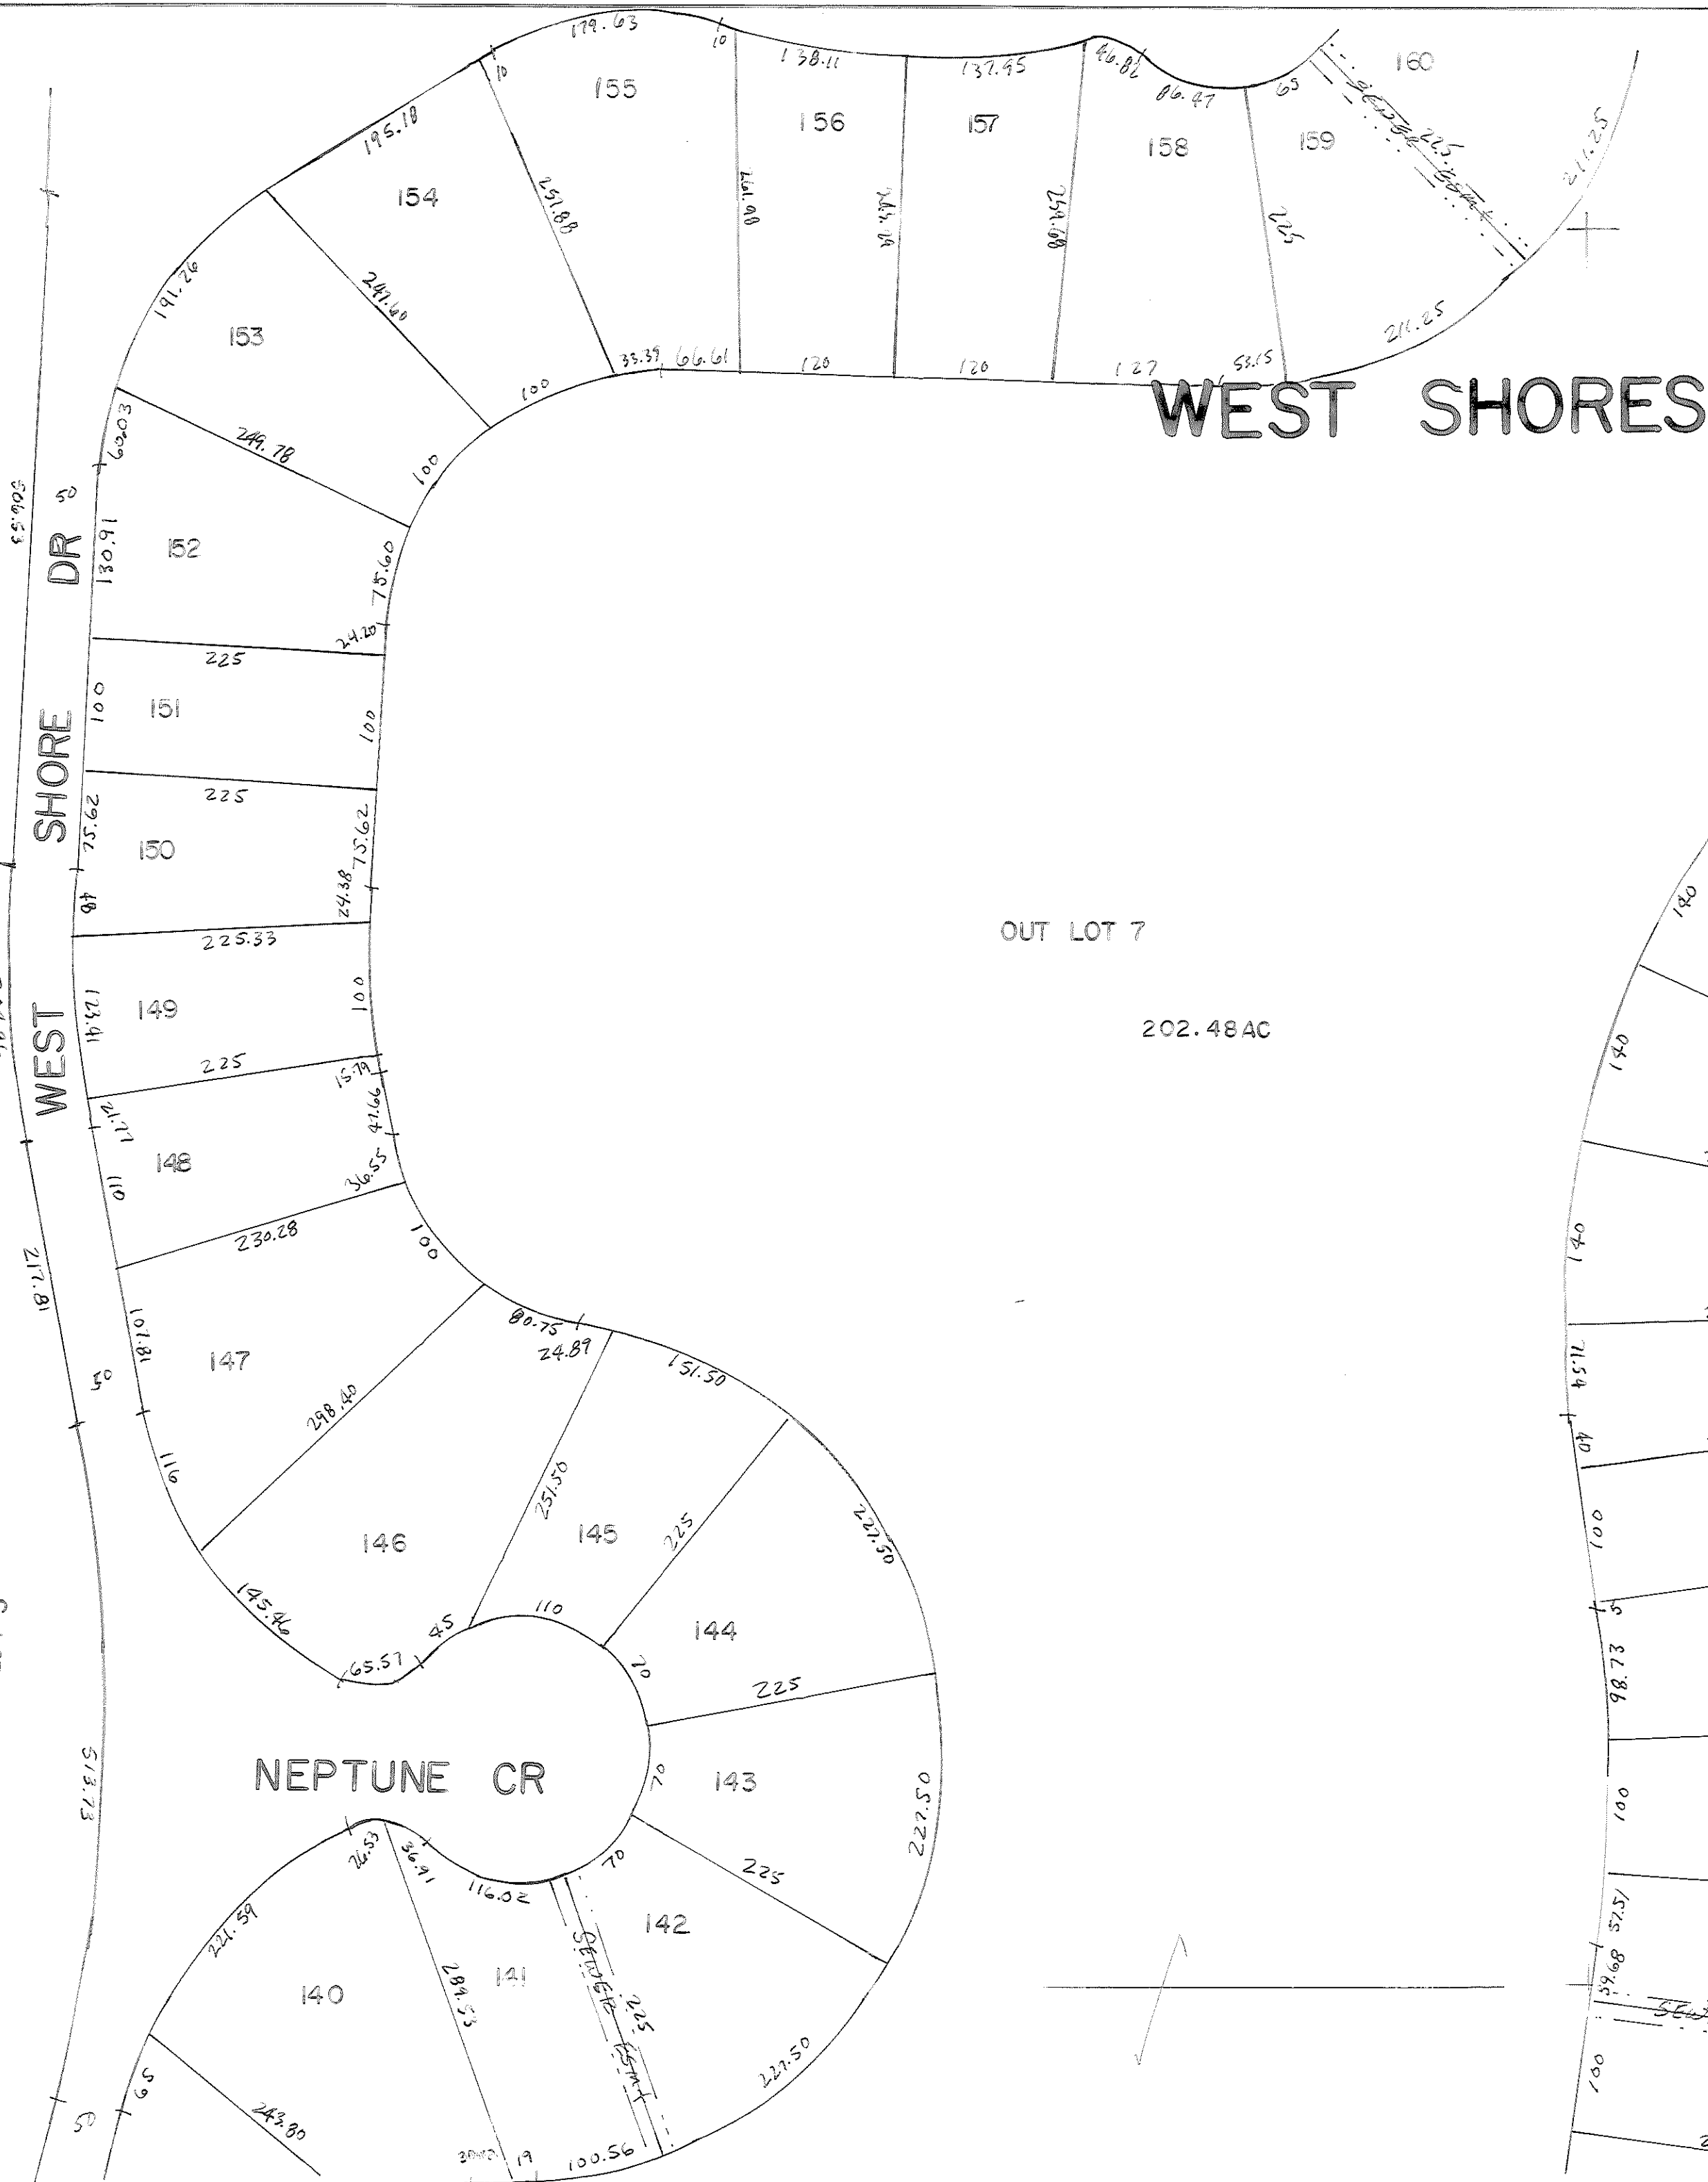

2333

252nd ST

WEST SHORES

OUT LOT 7
202.48 AC

NEPTUNE CR

EAGLE POINTE CR

OUT LOT 7
202.48 AC

FALCON CR

2220

N 1/2 SW 1/4 SEC 21-15-10

2224

2222

2221