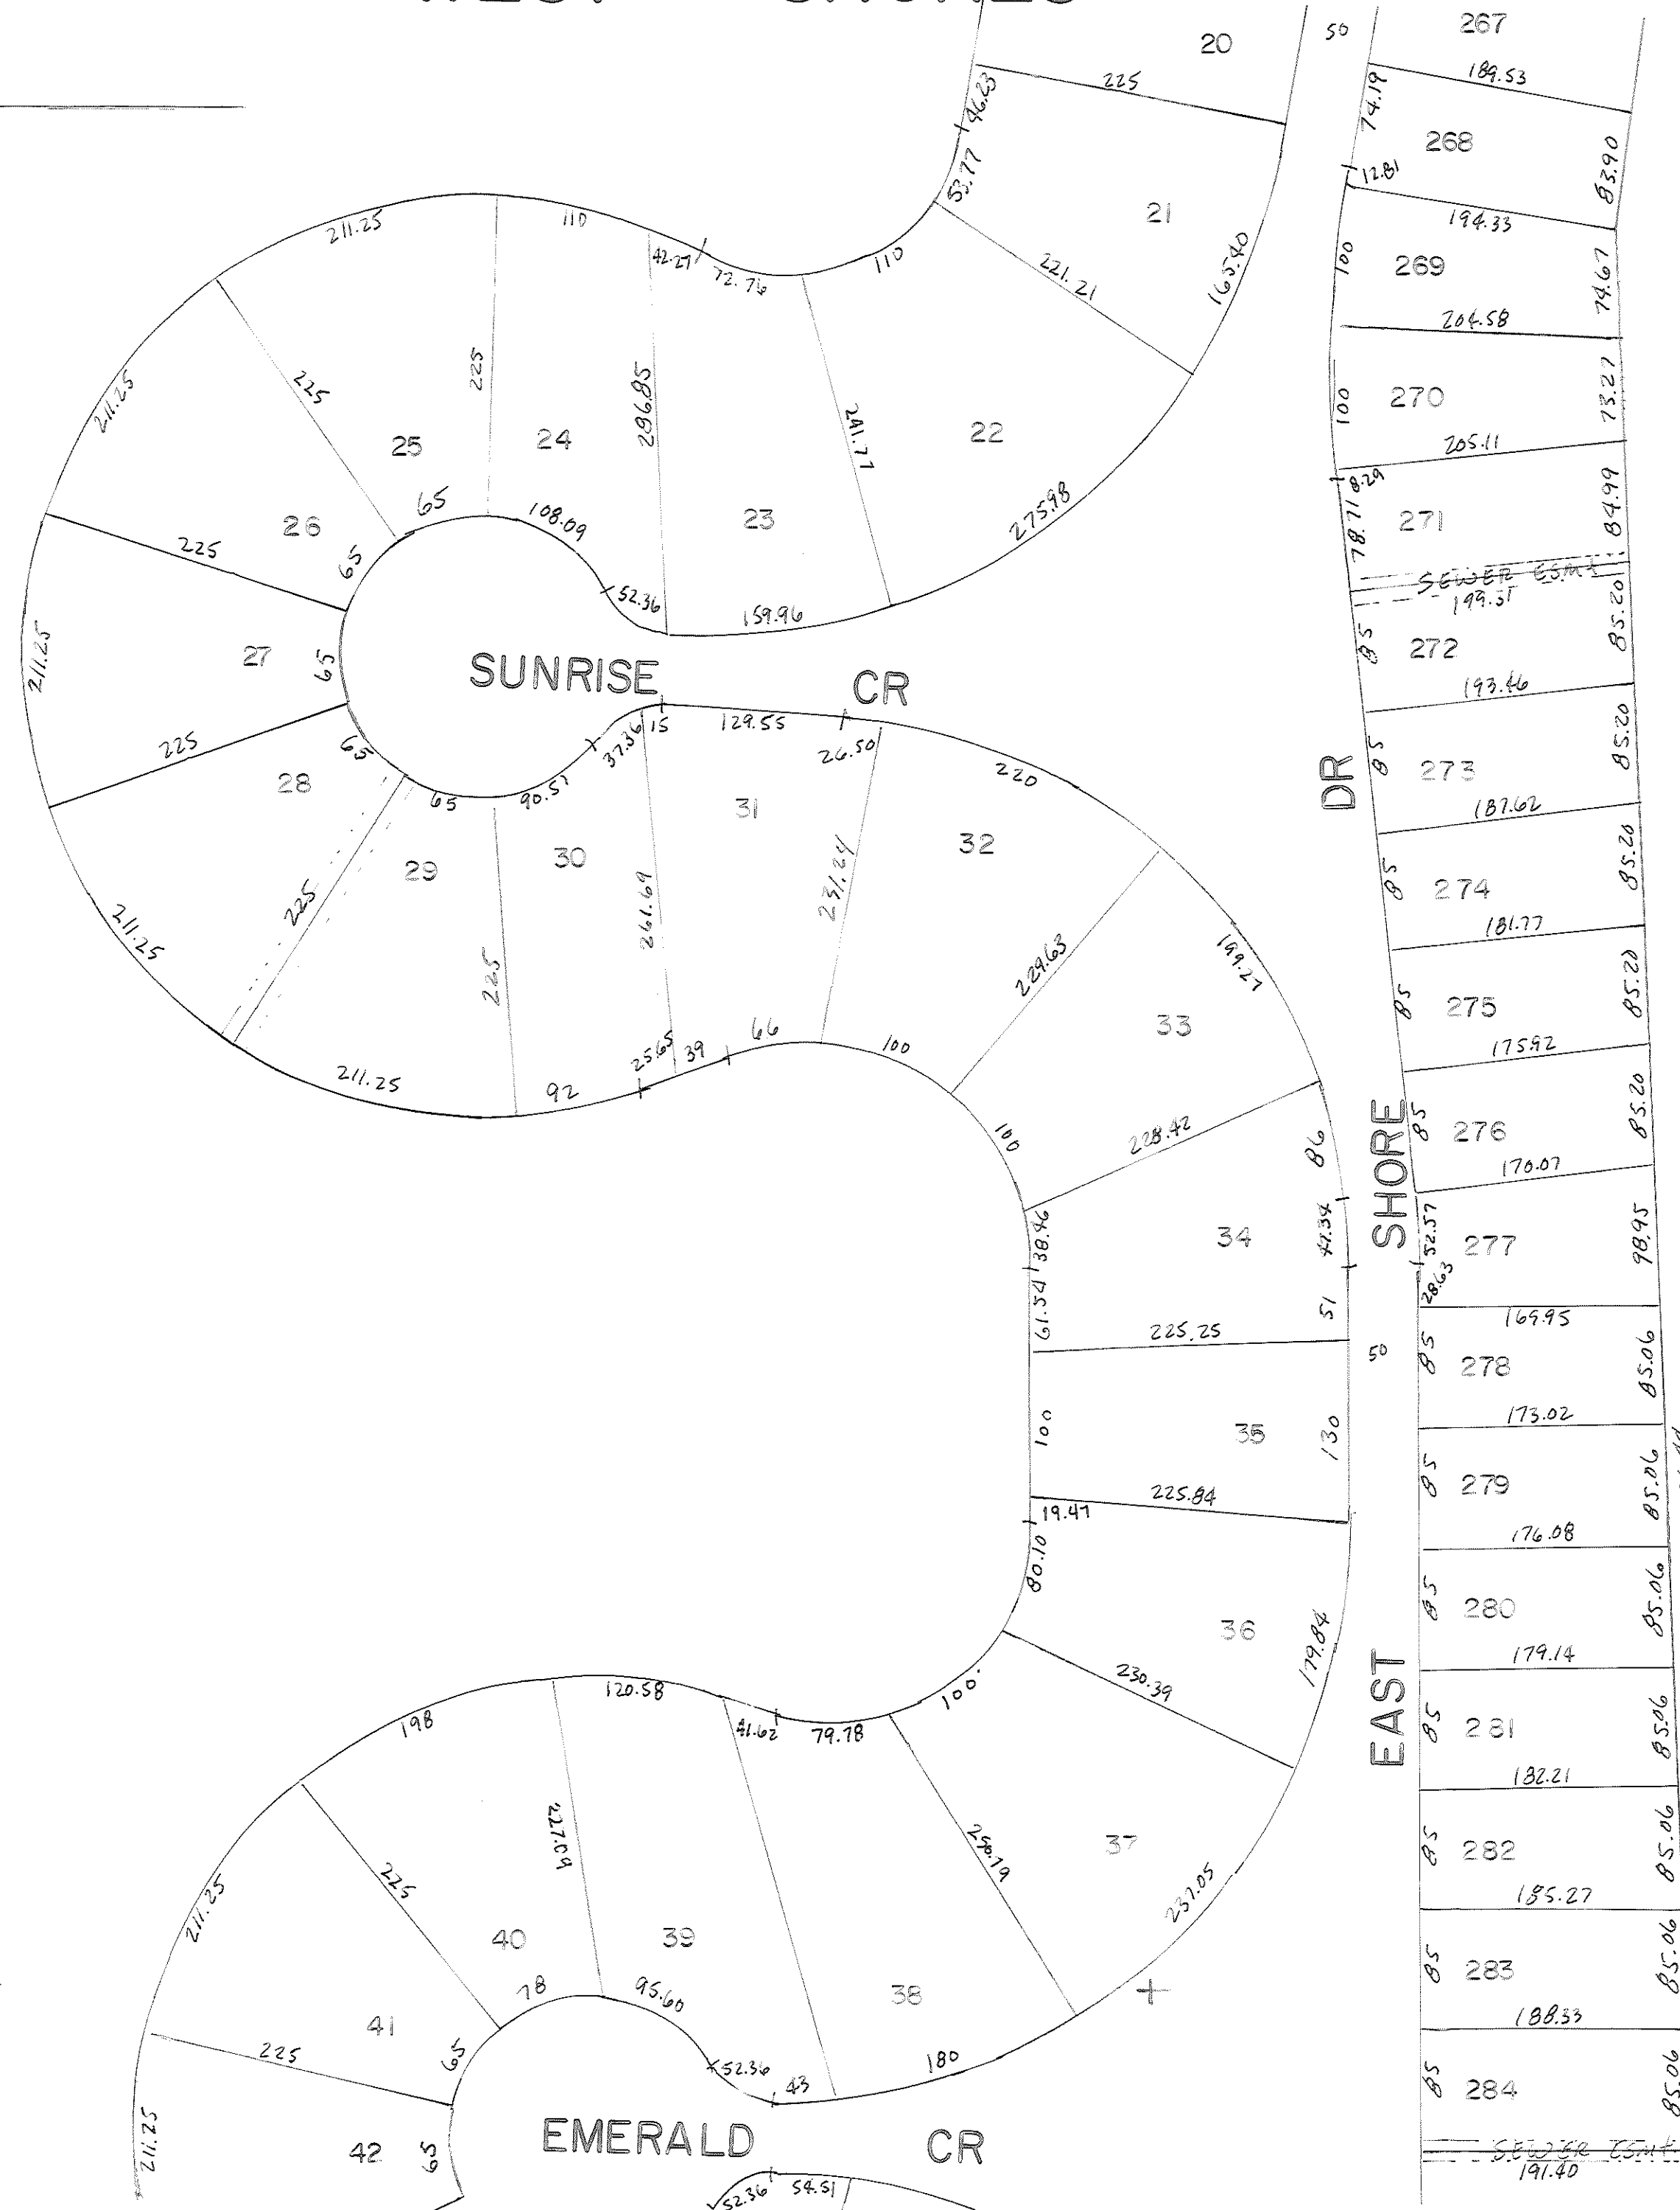

2223

2221

WEST SHORES

OUT LOT 6

99.16 AC

OUT LOT 7

202.48 AC

2222

14-1

US HWY 275

OUT LOT 8 8.59 AC

2219

N 1/2 SE 1/4 SEC 21-15-10