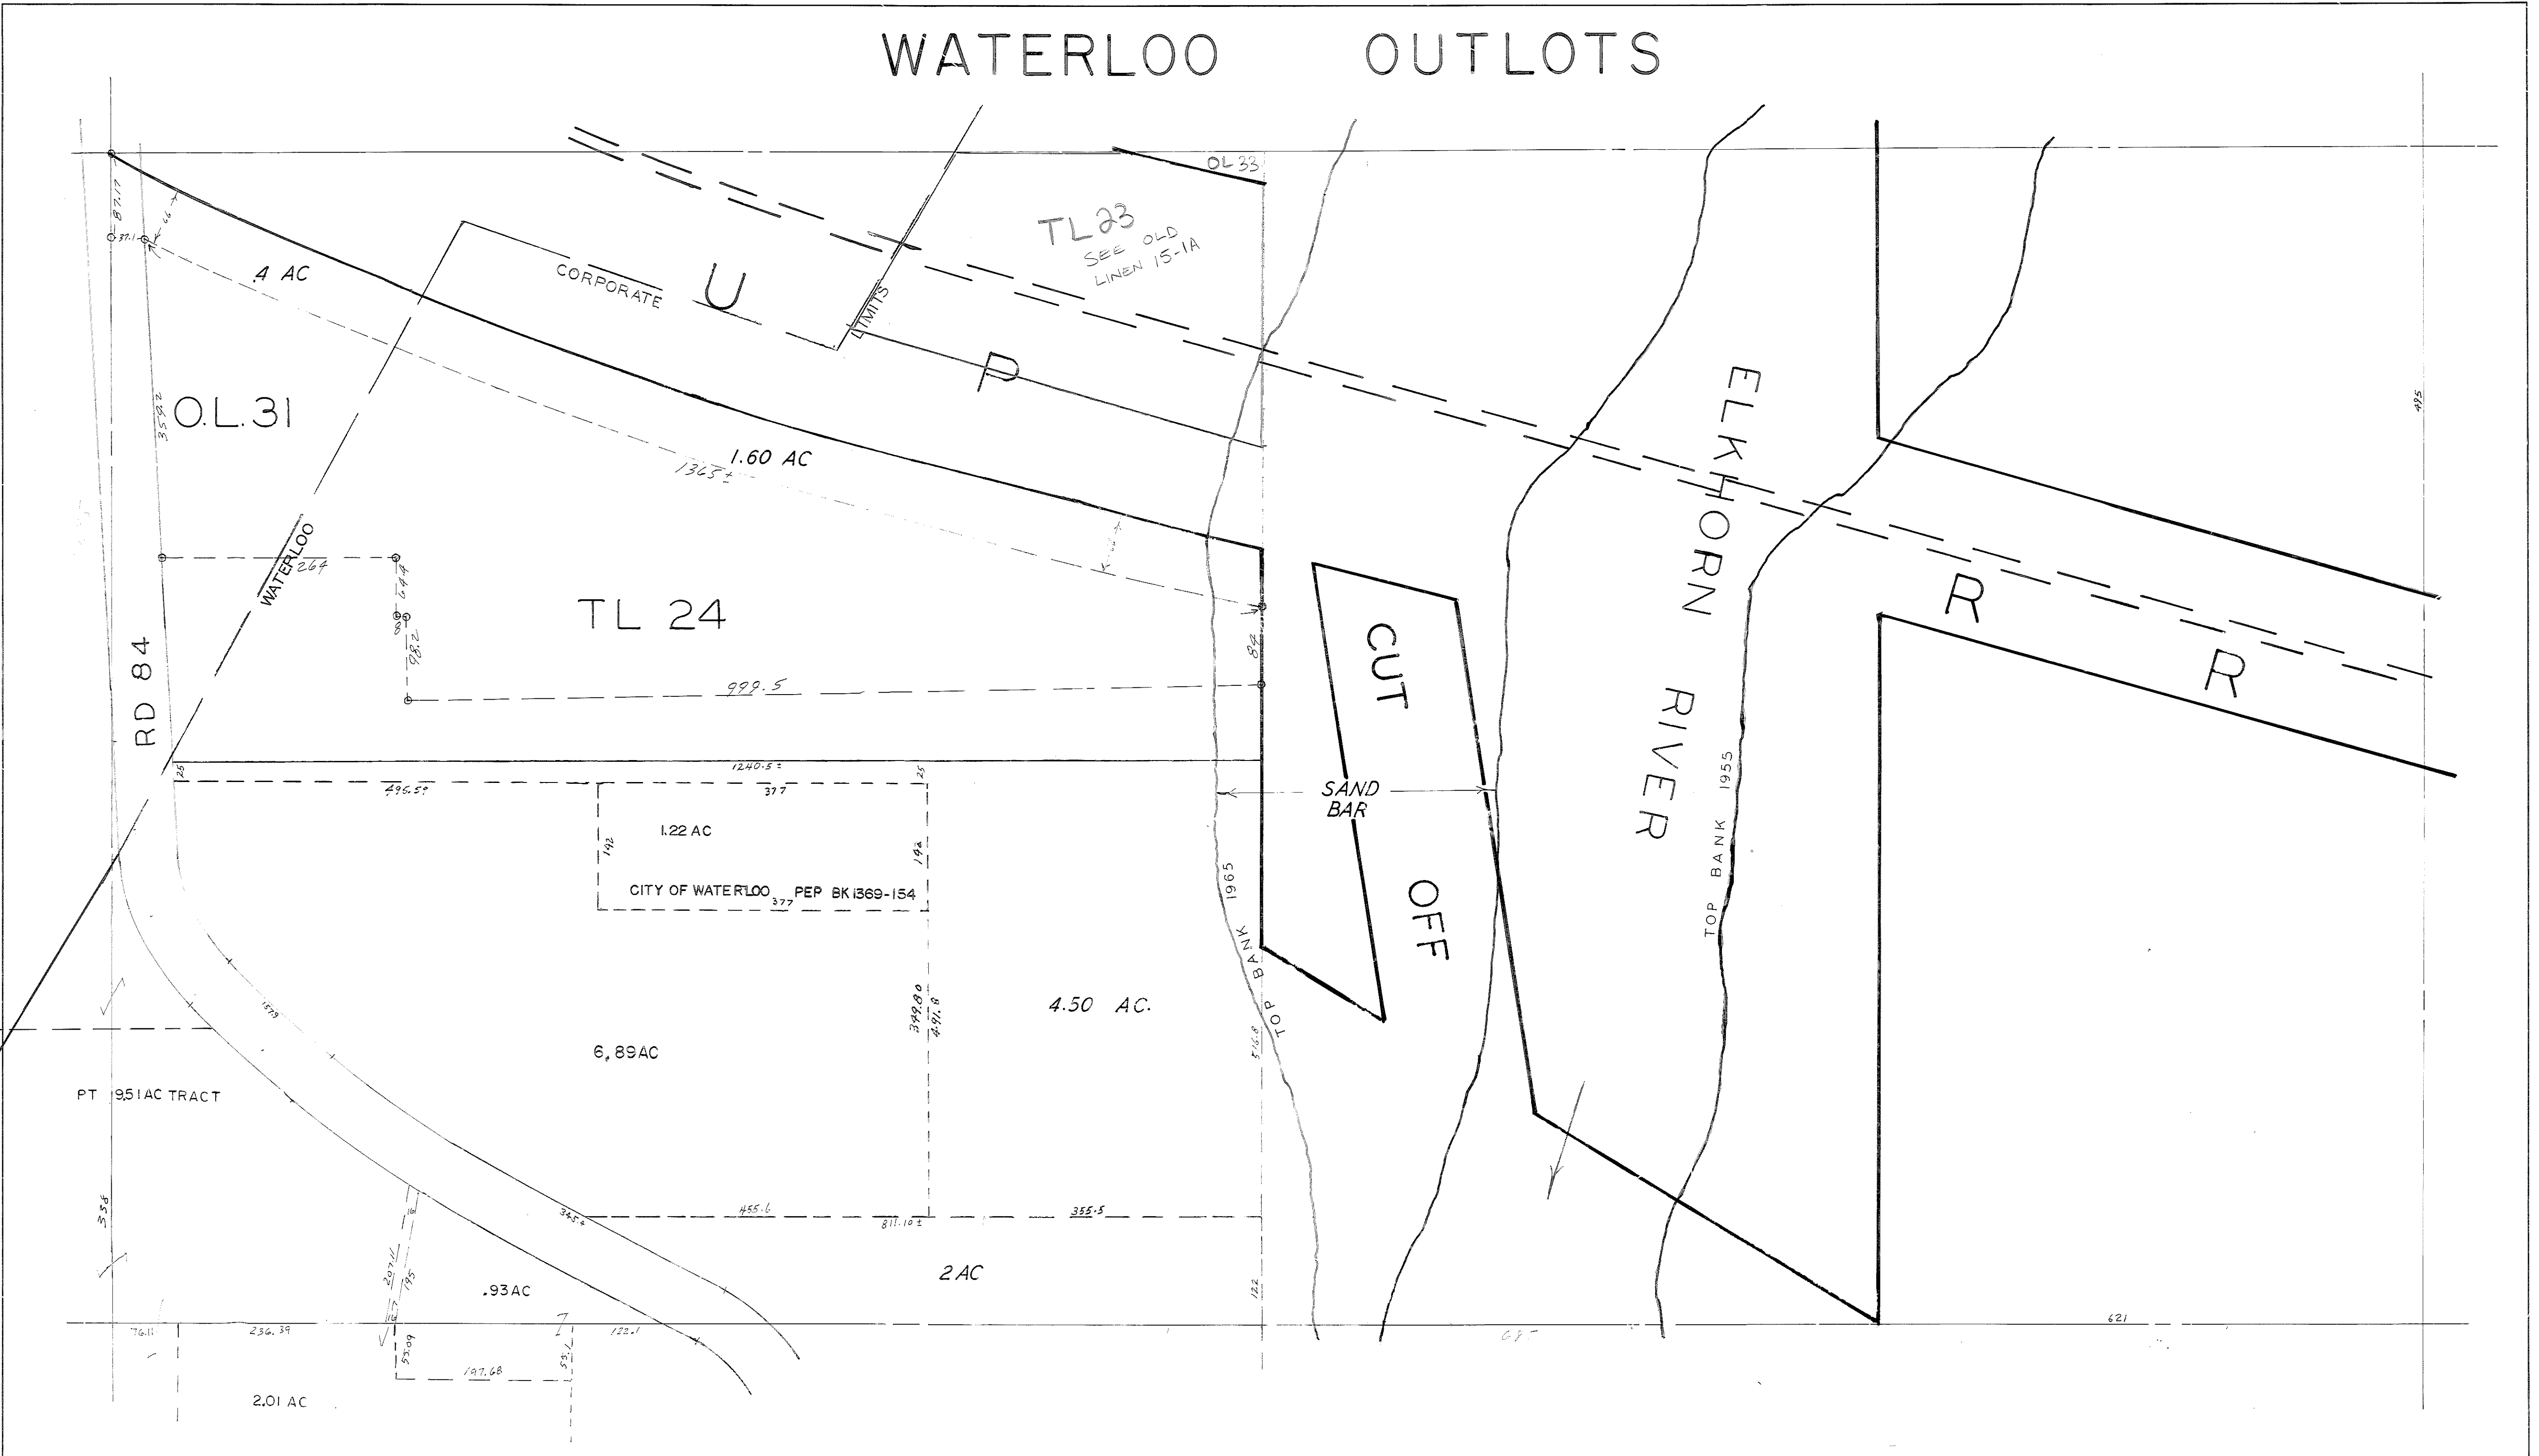

WATERLOO OUTLOTS

2126

2-01

STANDARD BLUE PRINT, OMAHA 121569