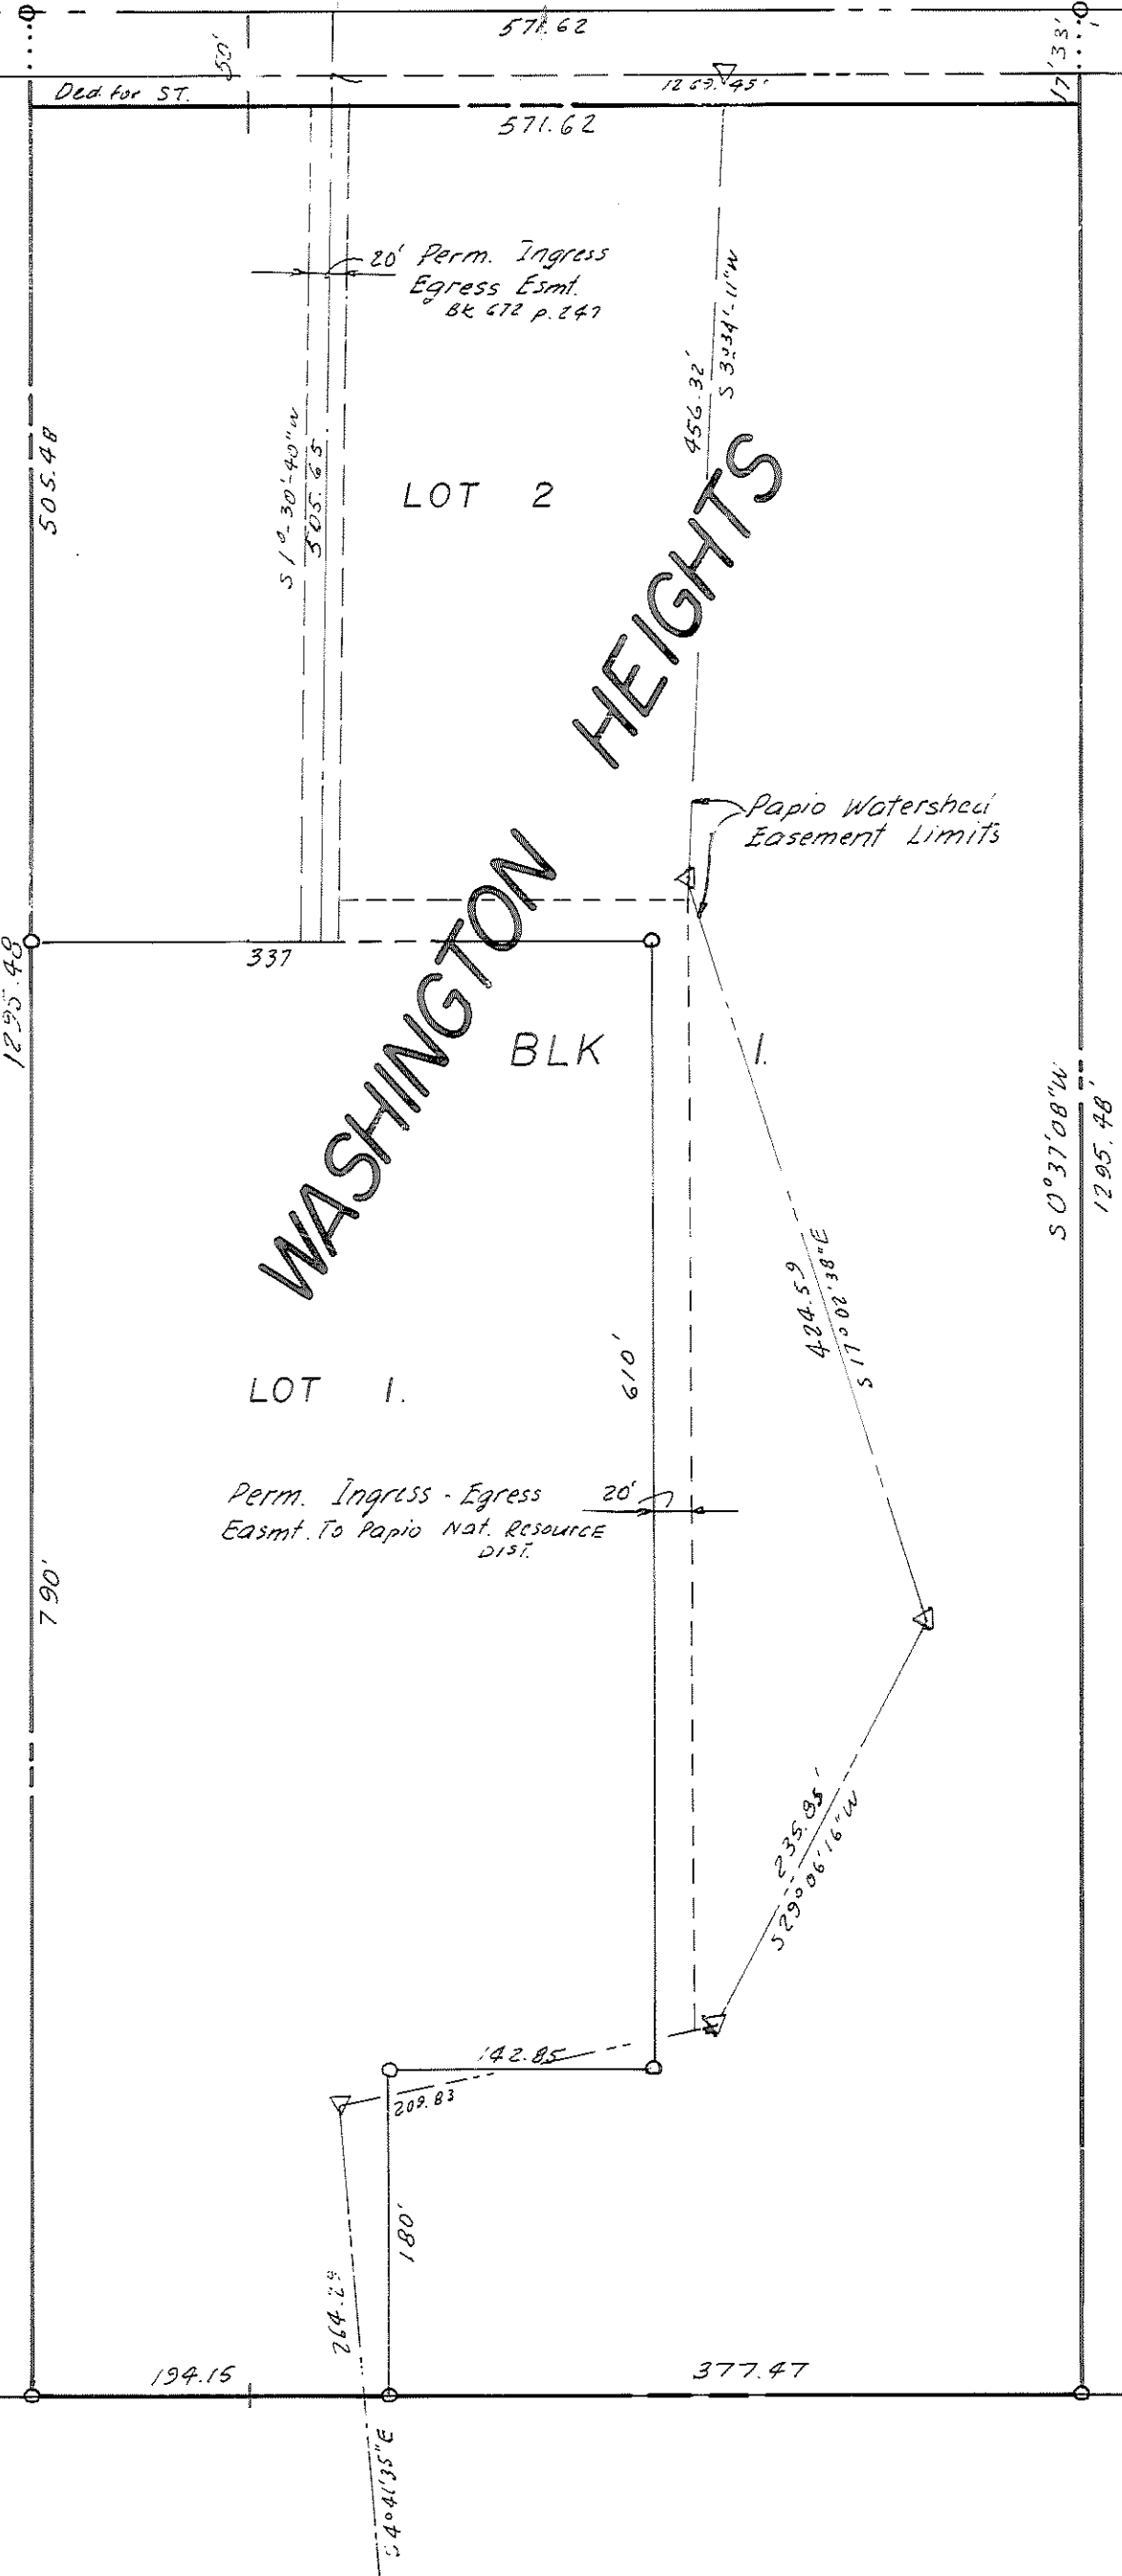

DUTCH HALL ROAD

WASHINGTON COUNTY
DOUGLAS COUNTY

963.48'

66'

43-1

43-1