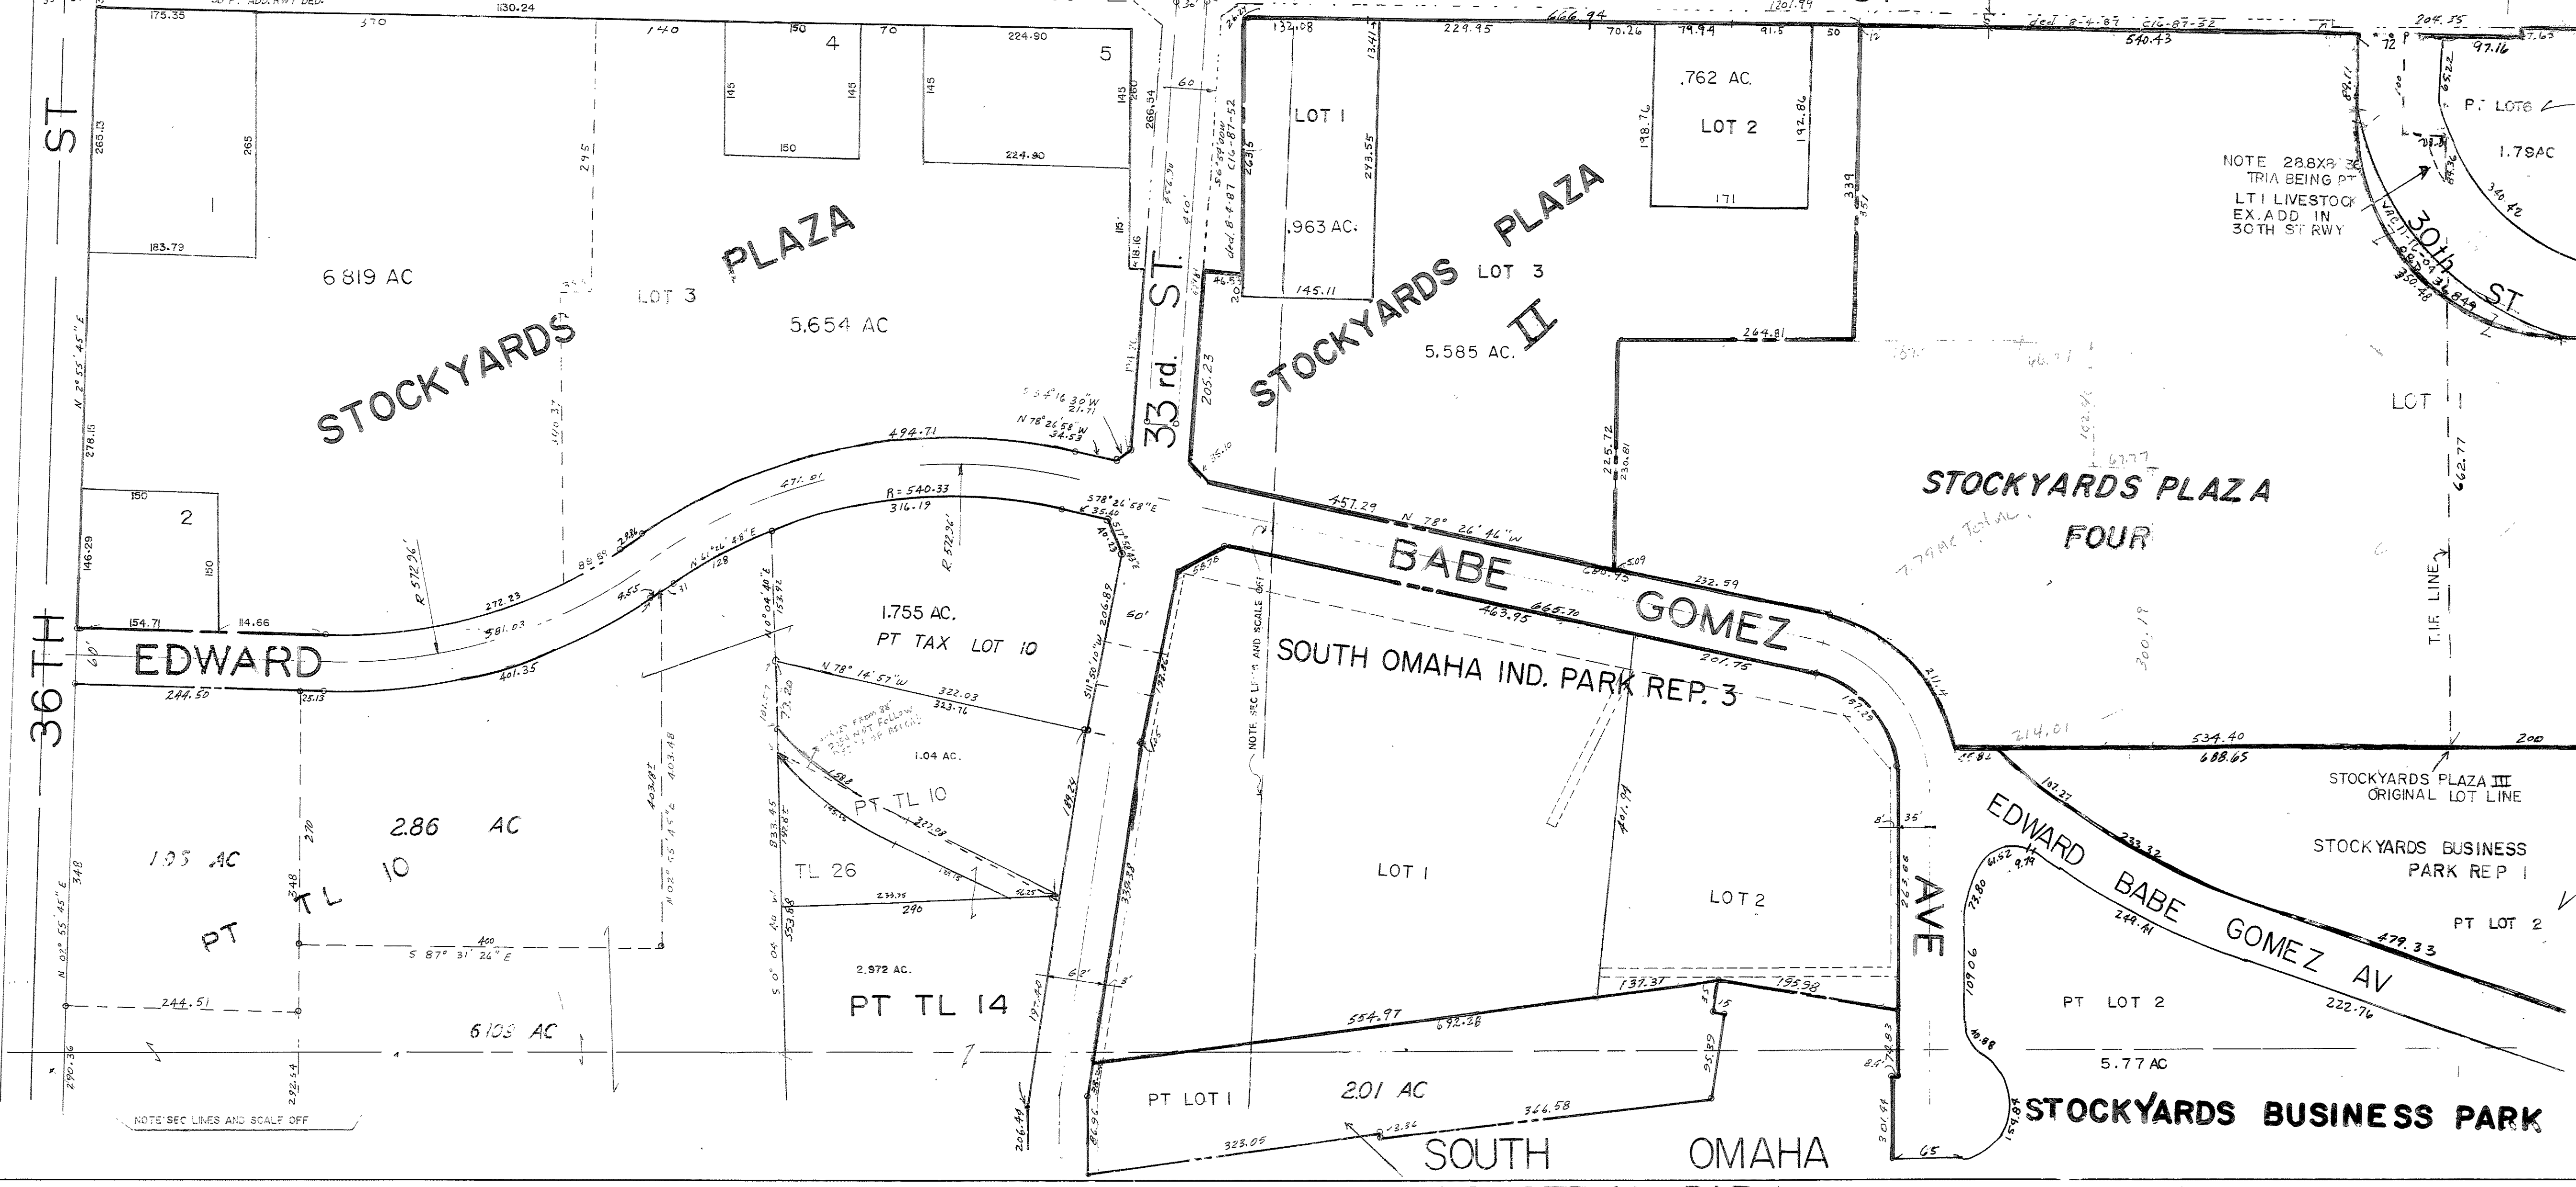

SOUTH OMAHA CITY LOTS

293

NOTE 288XP 36  
 TRIA BEING PT  
 LT I LIVESTOCK  
 EX. ADD IN  
 30TH STRWY

NOTE SEC LINES AND SCALE OFF