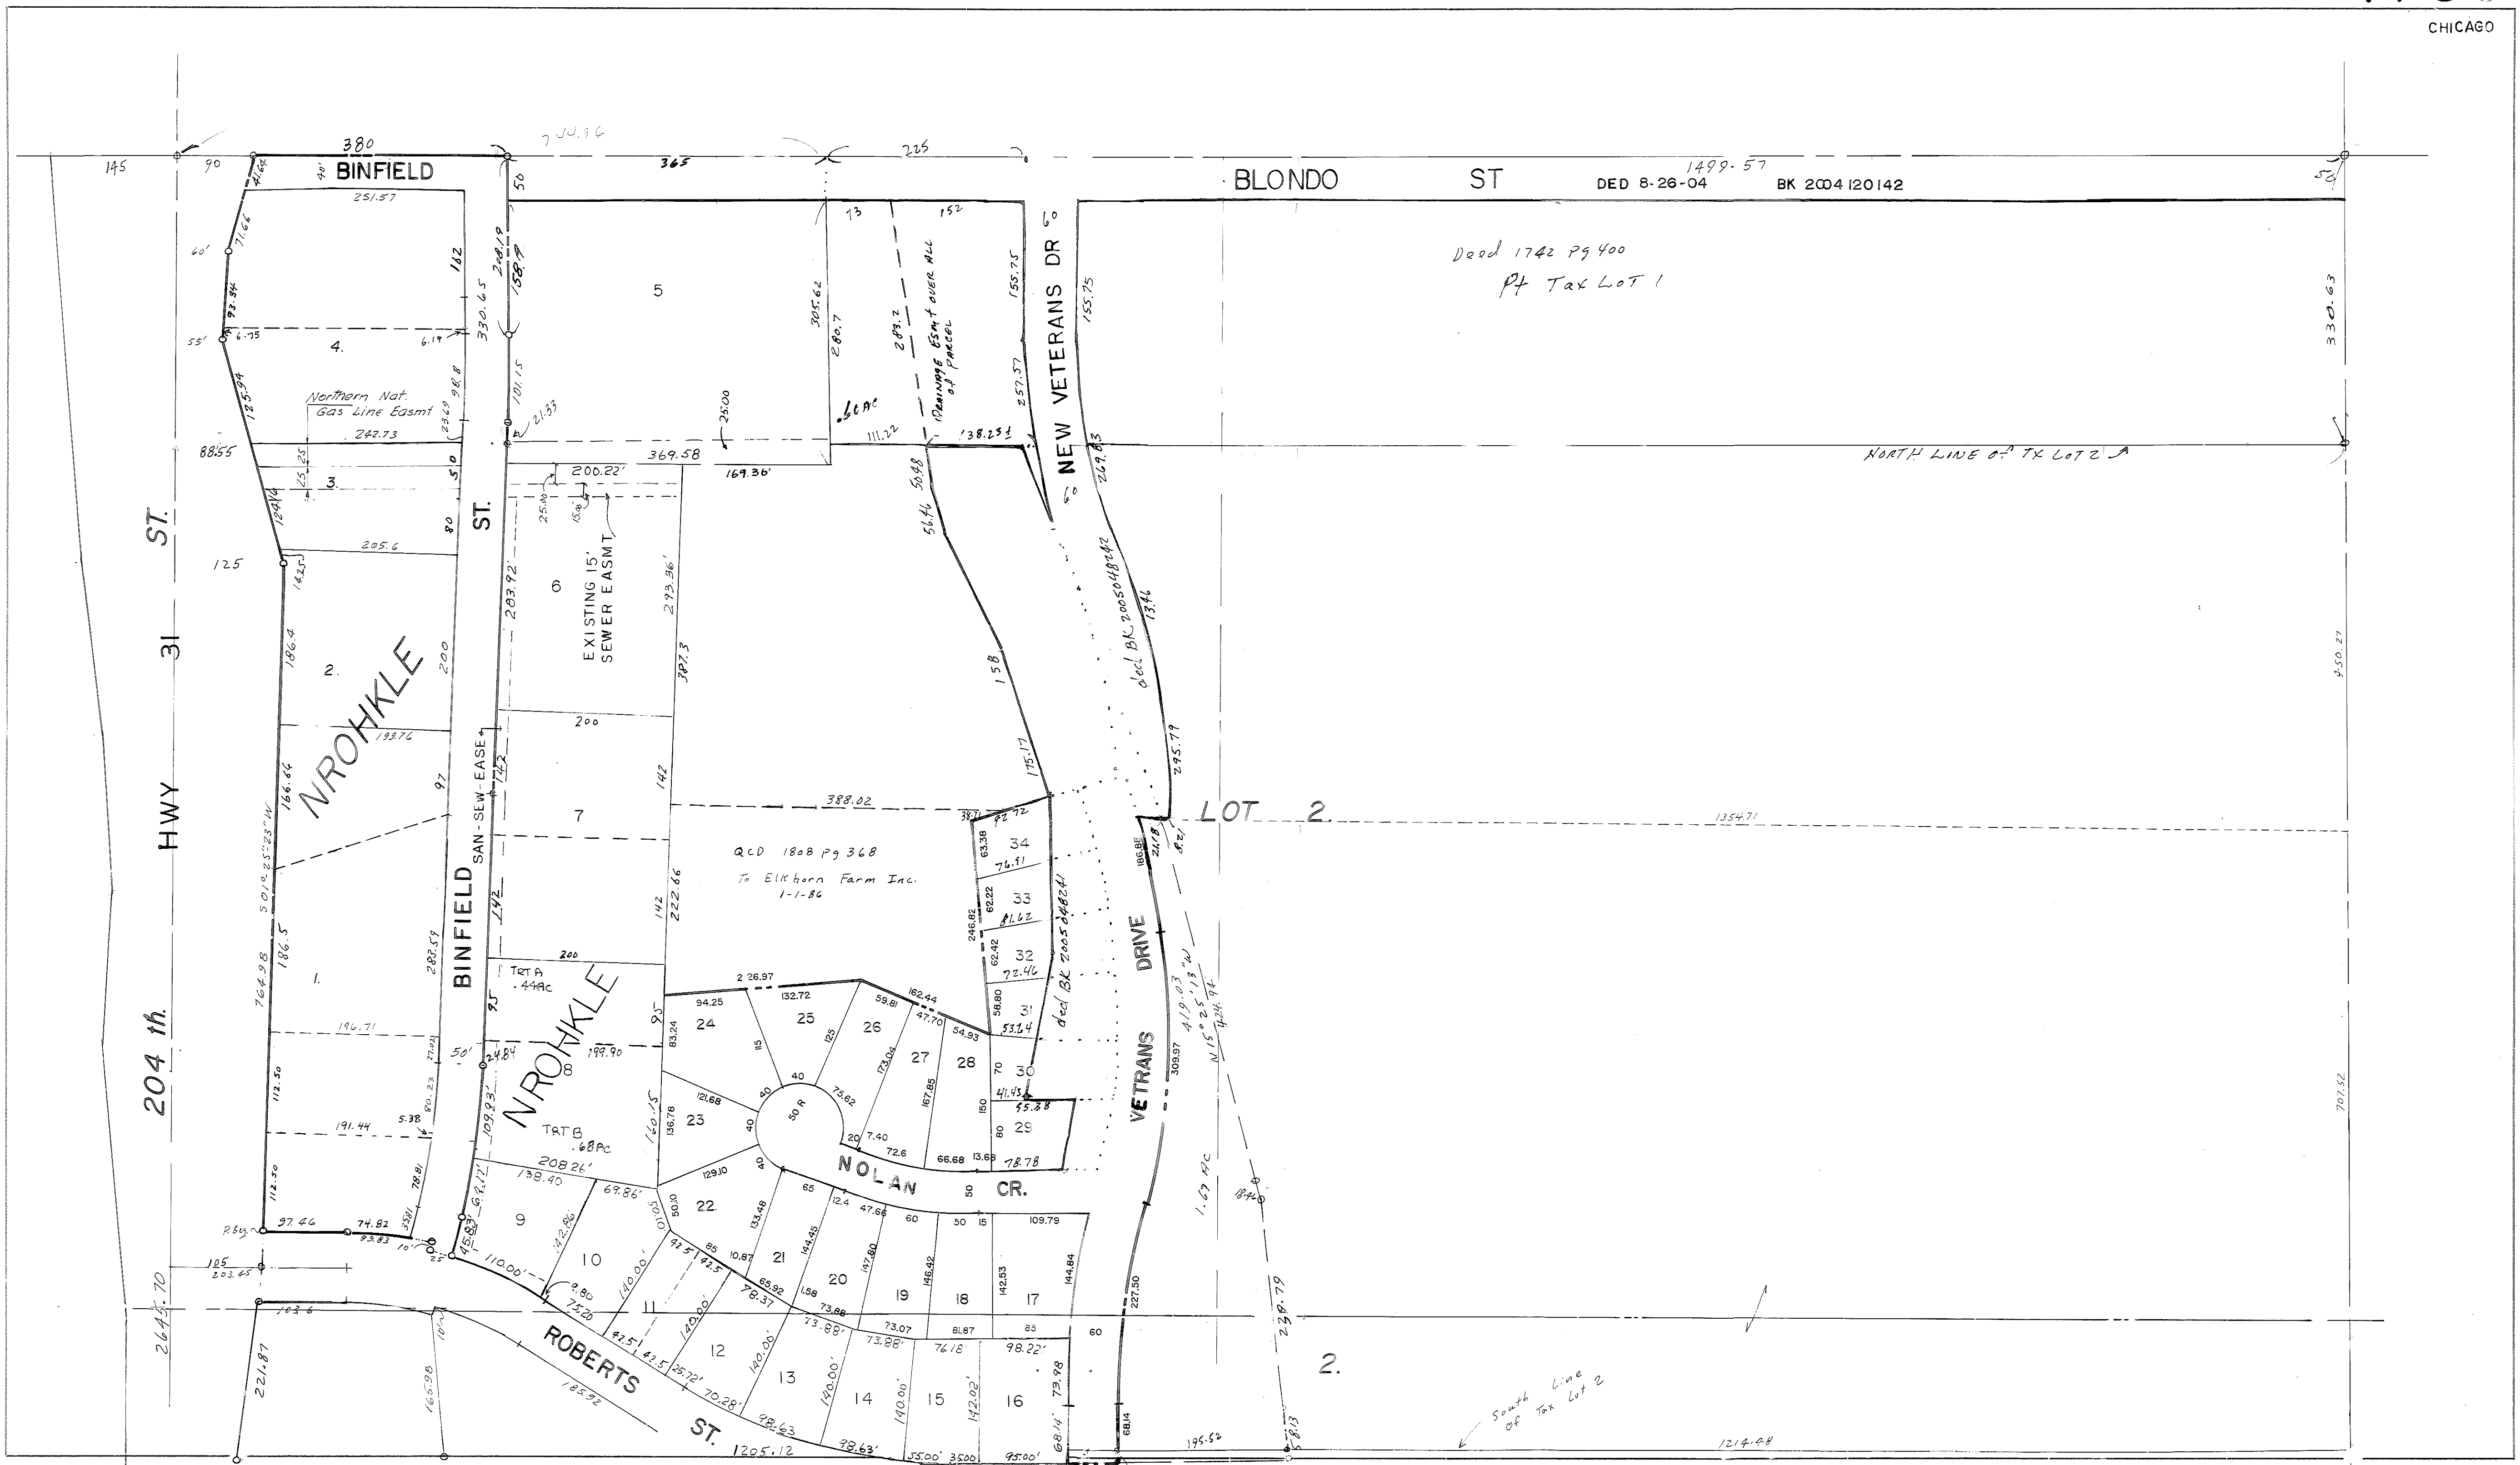

10-4

10-4

145

ST.

31

HWY

204th

BINFIELD

BLONDO ST

DED 8-26-04 BK 2004 120142

Deed 1742 P 9400 Pt Tax Lot 1

NORTH LINE OF TAX LOT 2

NROHCKLE

ST.

BINFIELD SAN SEW EASE

NEW VETERANS DR

VETRANS DRIVE

NROHCKLE

NOLAN CR.

ROBERTS ST.

1784

N 1/2 NW 1/4 18-15-11