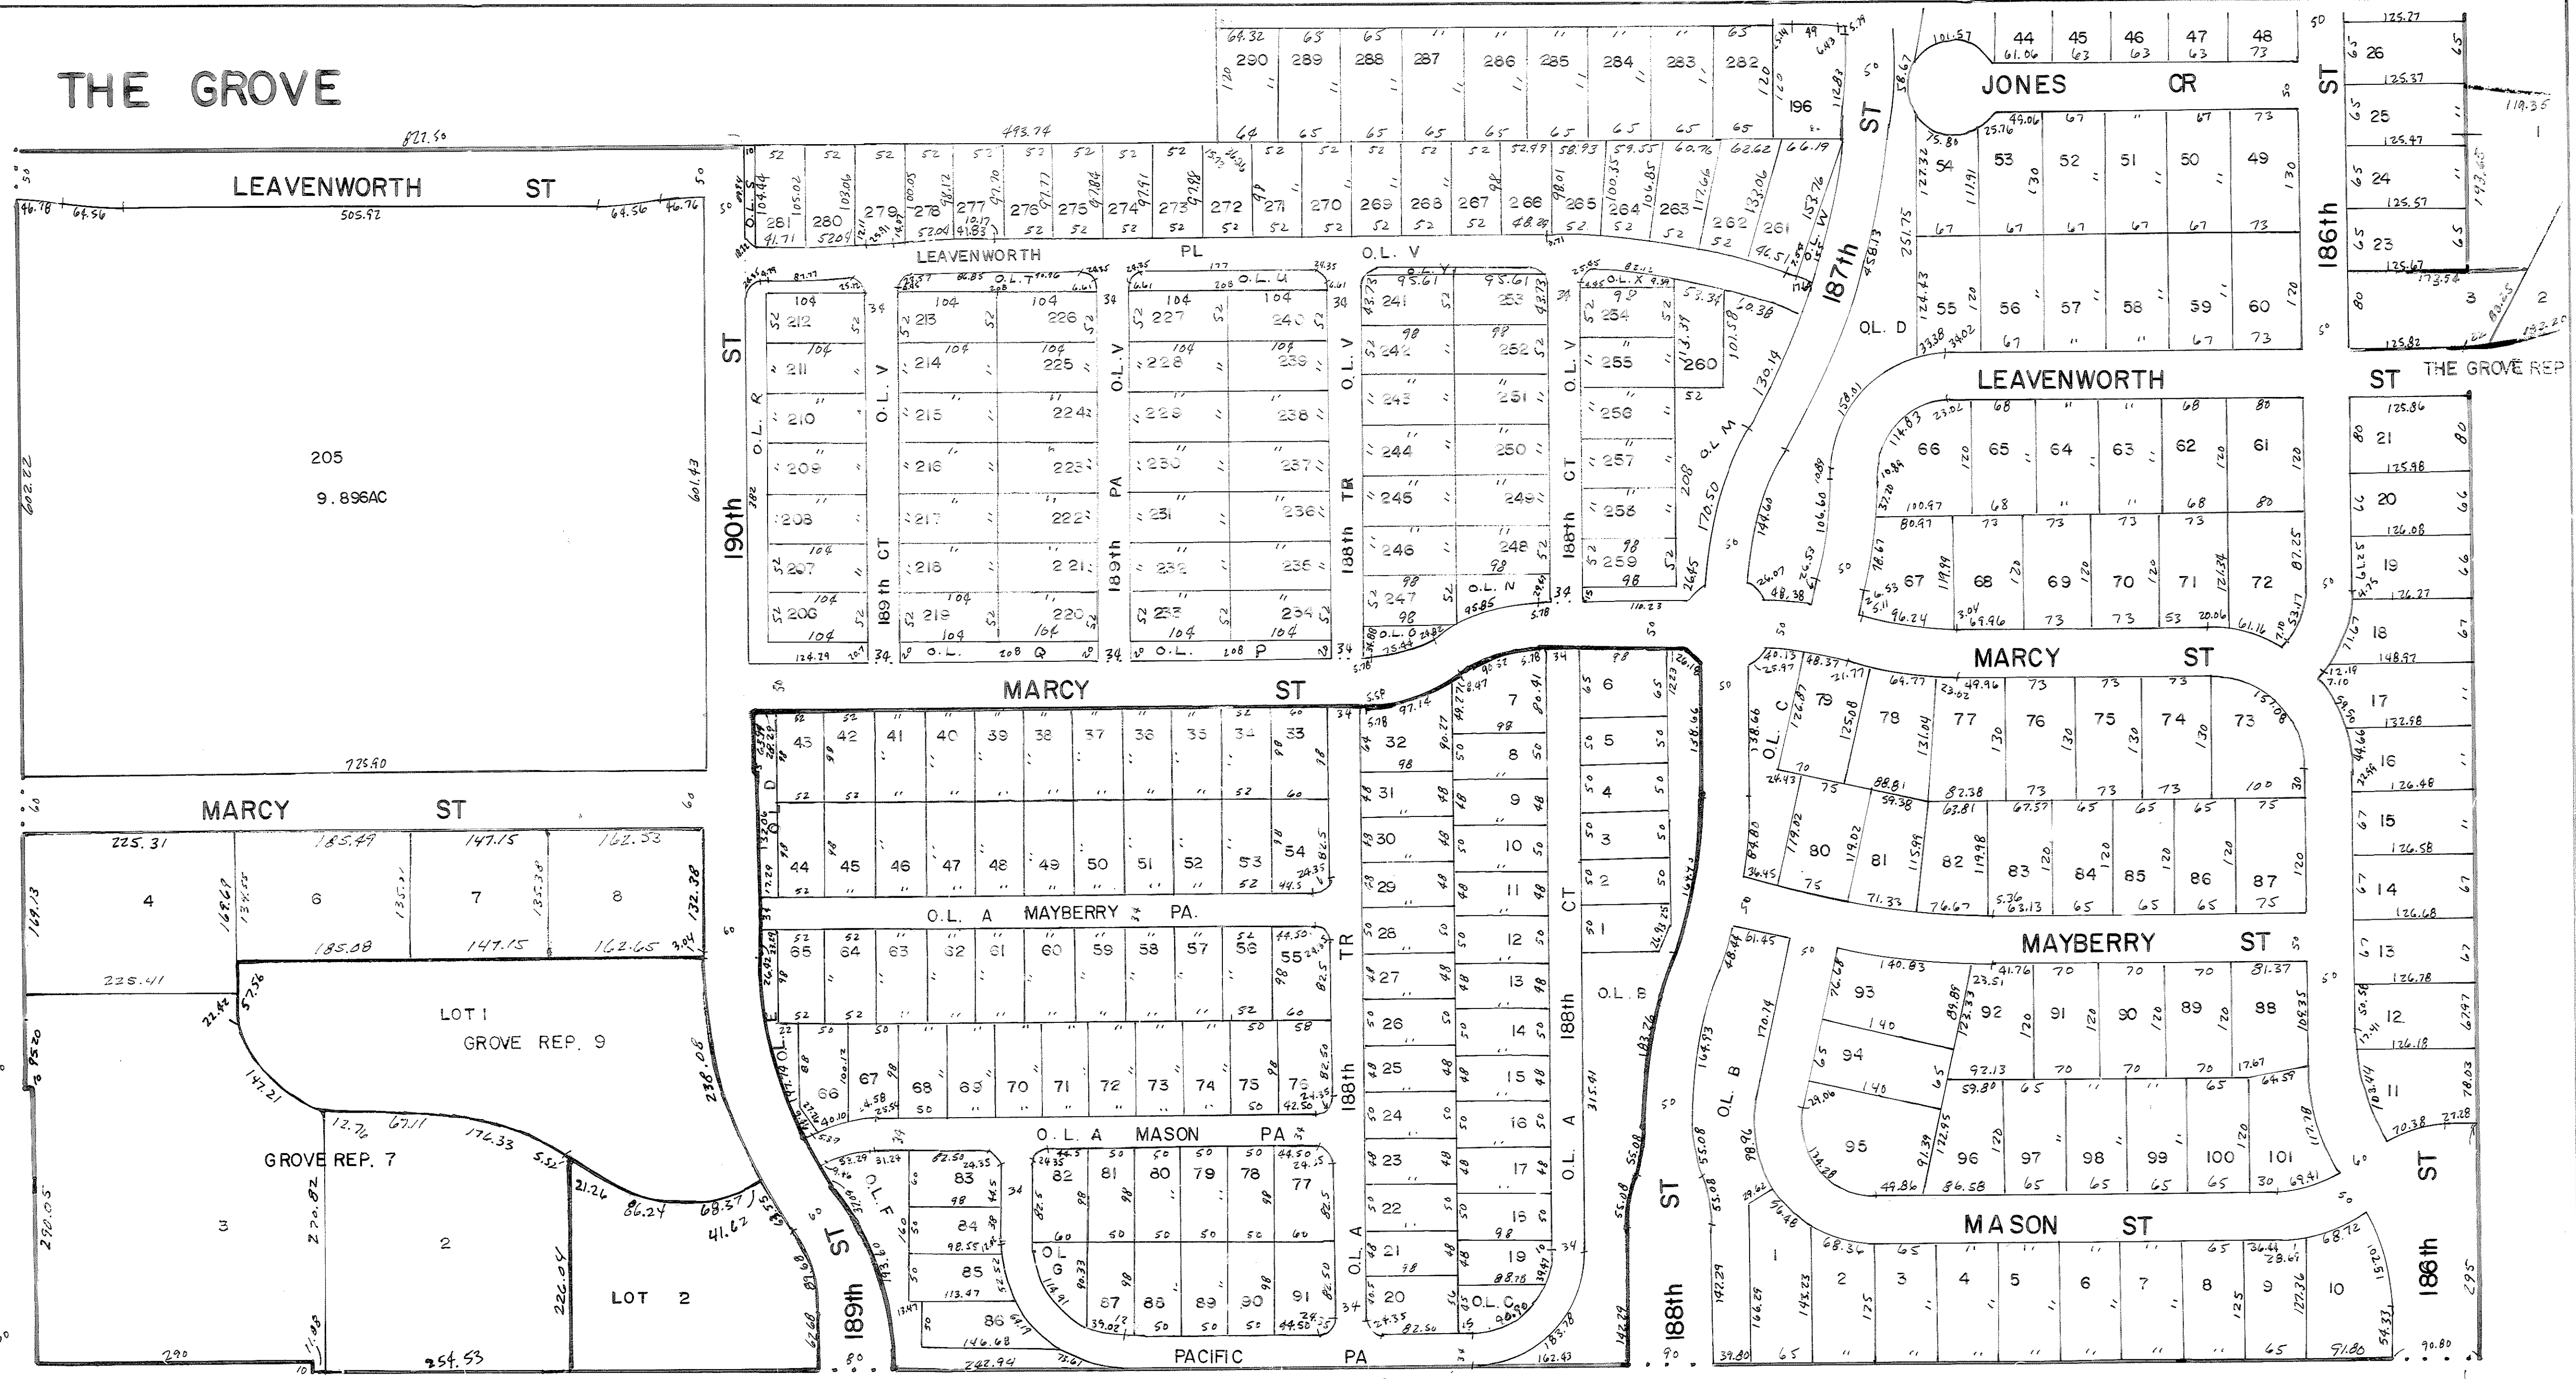

THE GROVE

1771

192nd ST

PACIFIC ST

VILLAS AT THE GROVE