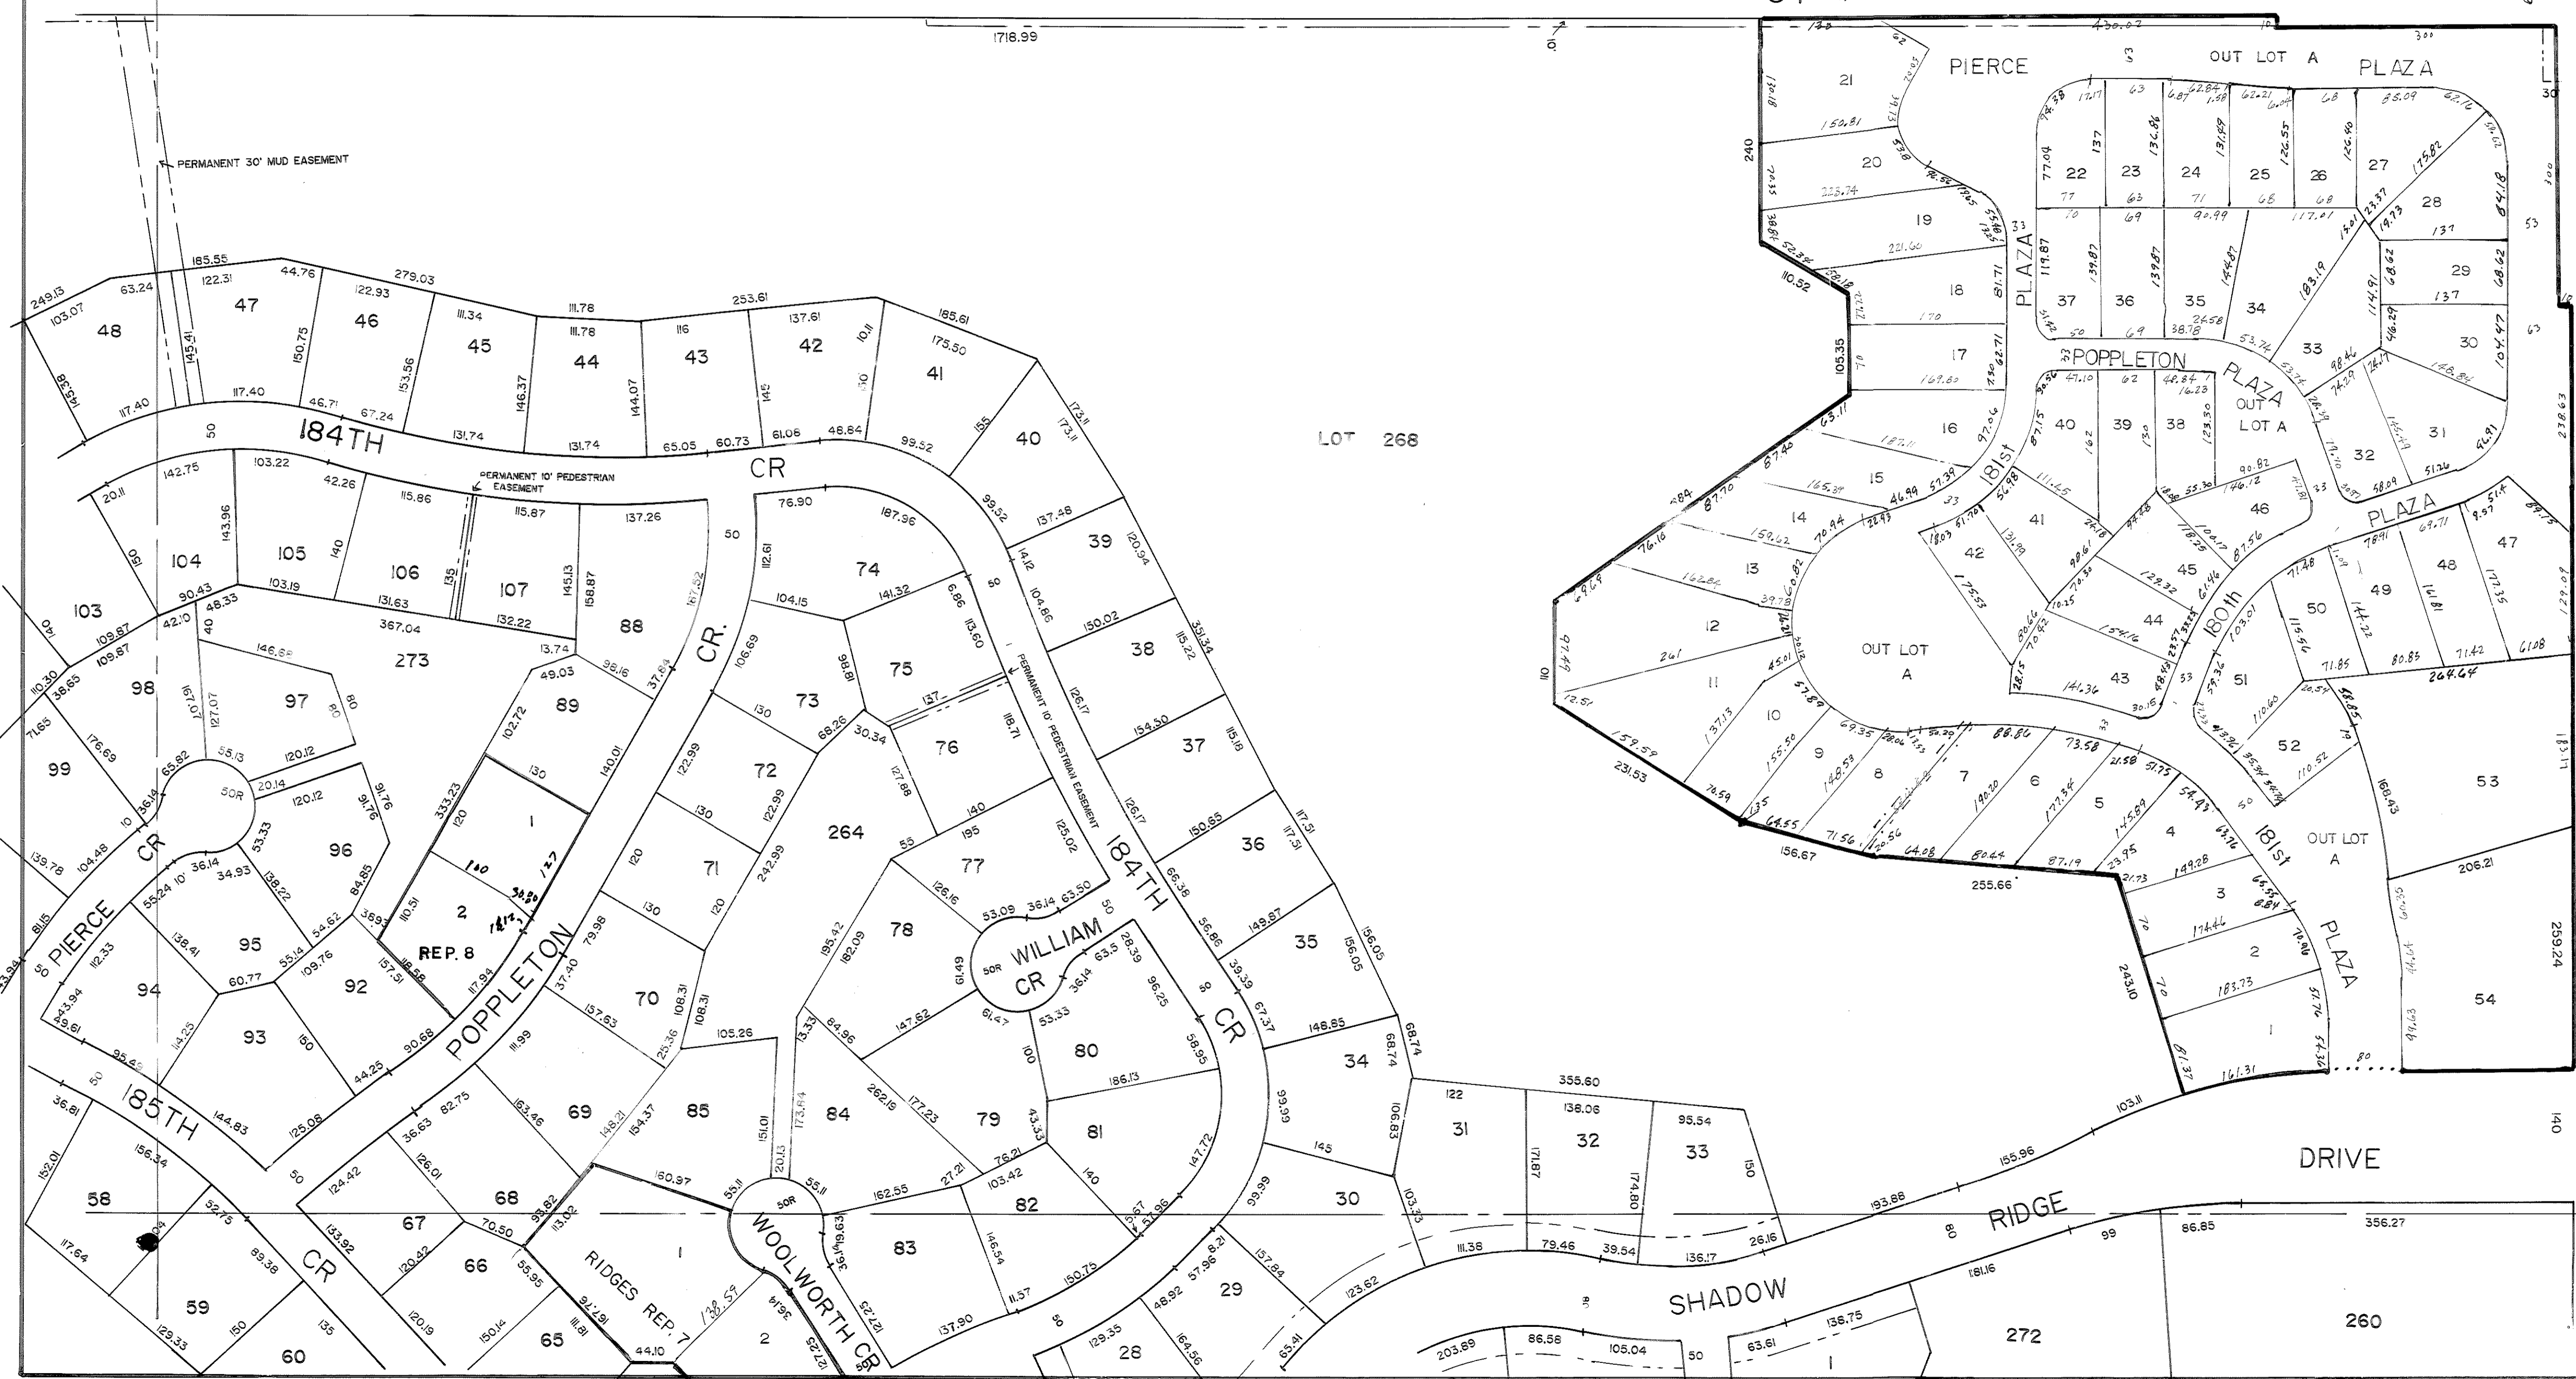

THE RIDGES

WHISPERING PINES ADD.

PACIFIC

2638.82

ST S

LOT 268

1658

48-1

180TH ST

2648.75

1655

N 1/2 NE 1/4 29-15-11