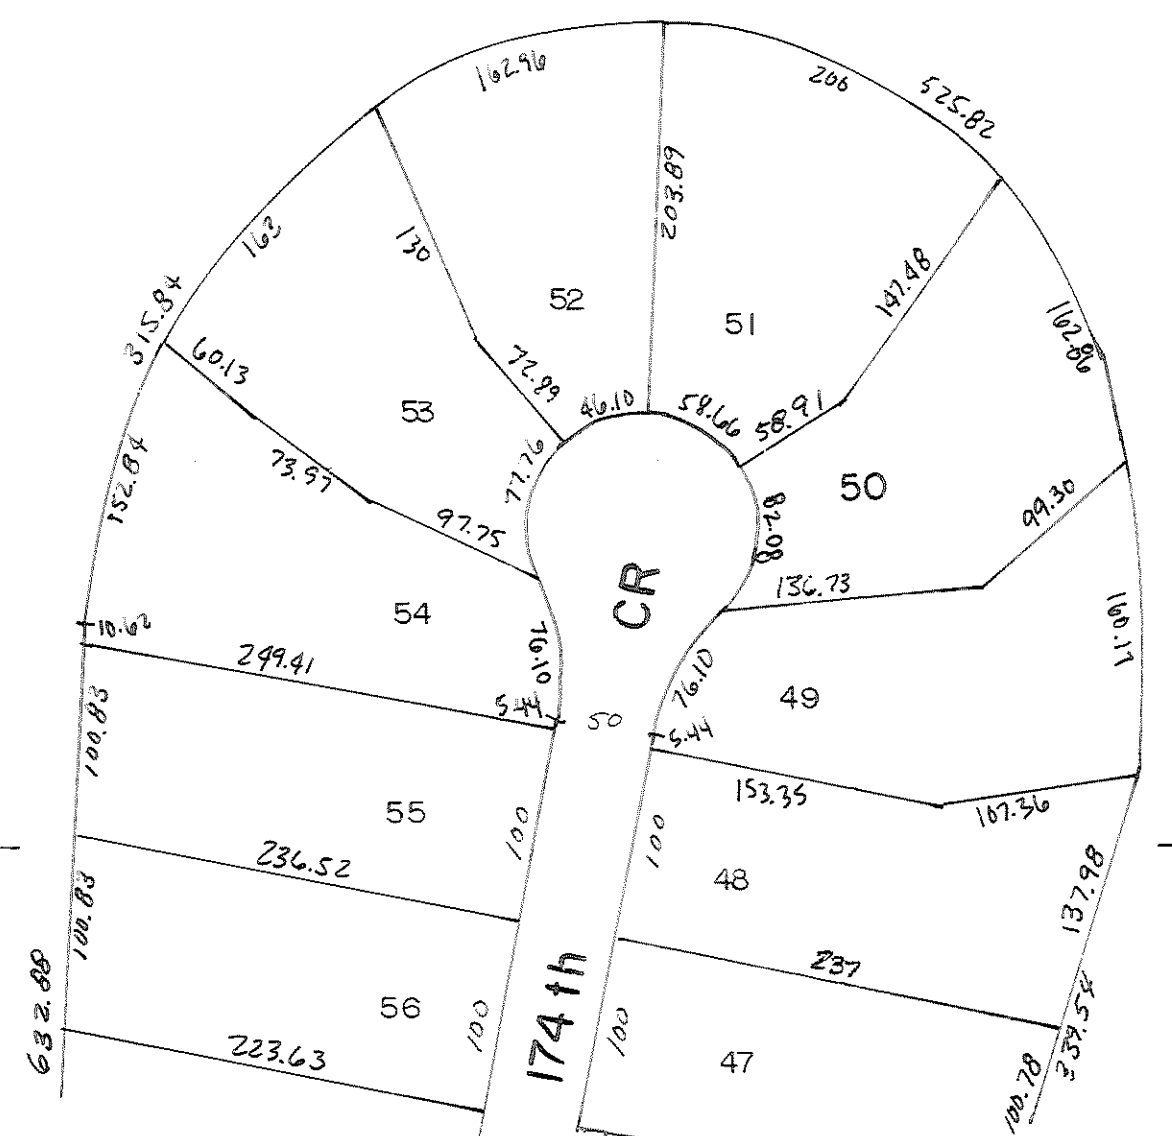

1613

1615

BENNINGTON LAKE

1614

168th

ST

LOT 1

OUT LOT 2

PT OUTLOT 3

1611

N 1/2 SE 1/4 SEC 9-16-11