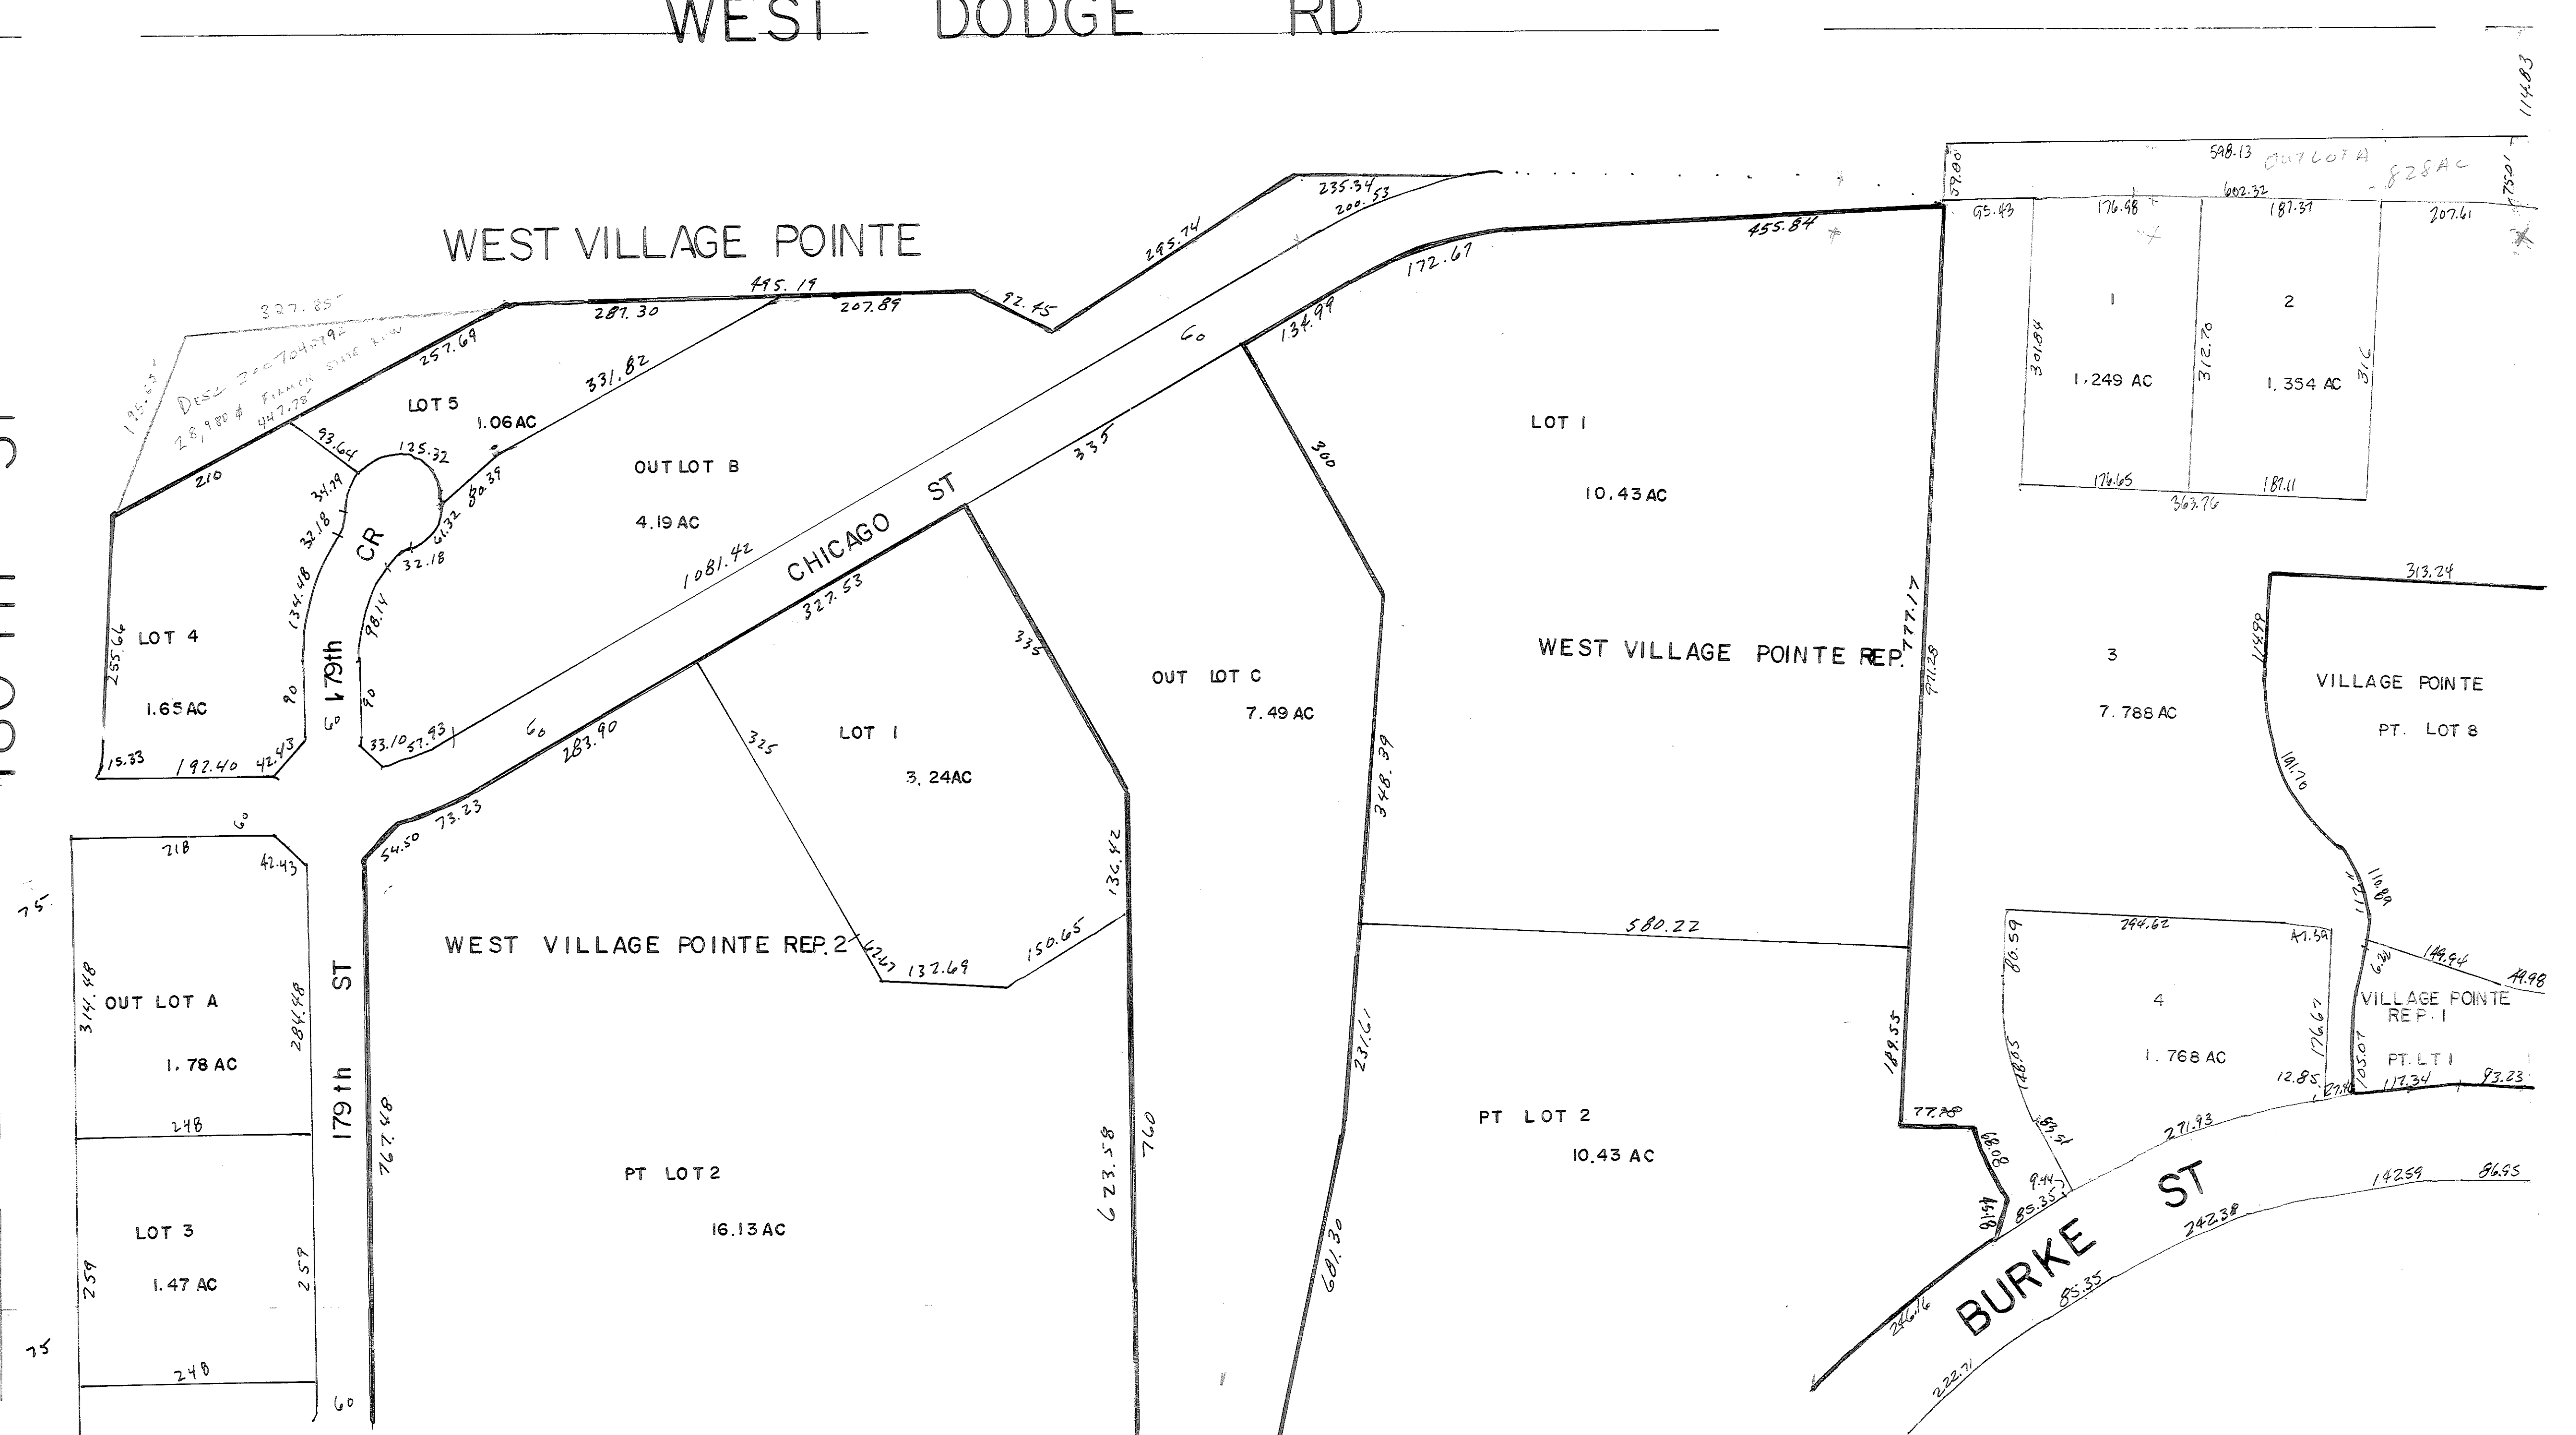

VILLAGE POINTE REP. 2

WEST DODGE RD

WEST VILLAGE POINTE

180 TH ST

48-1

1553